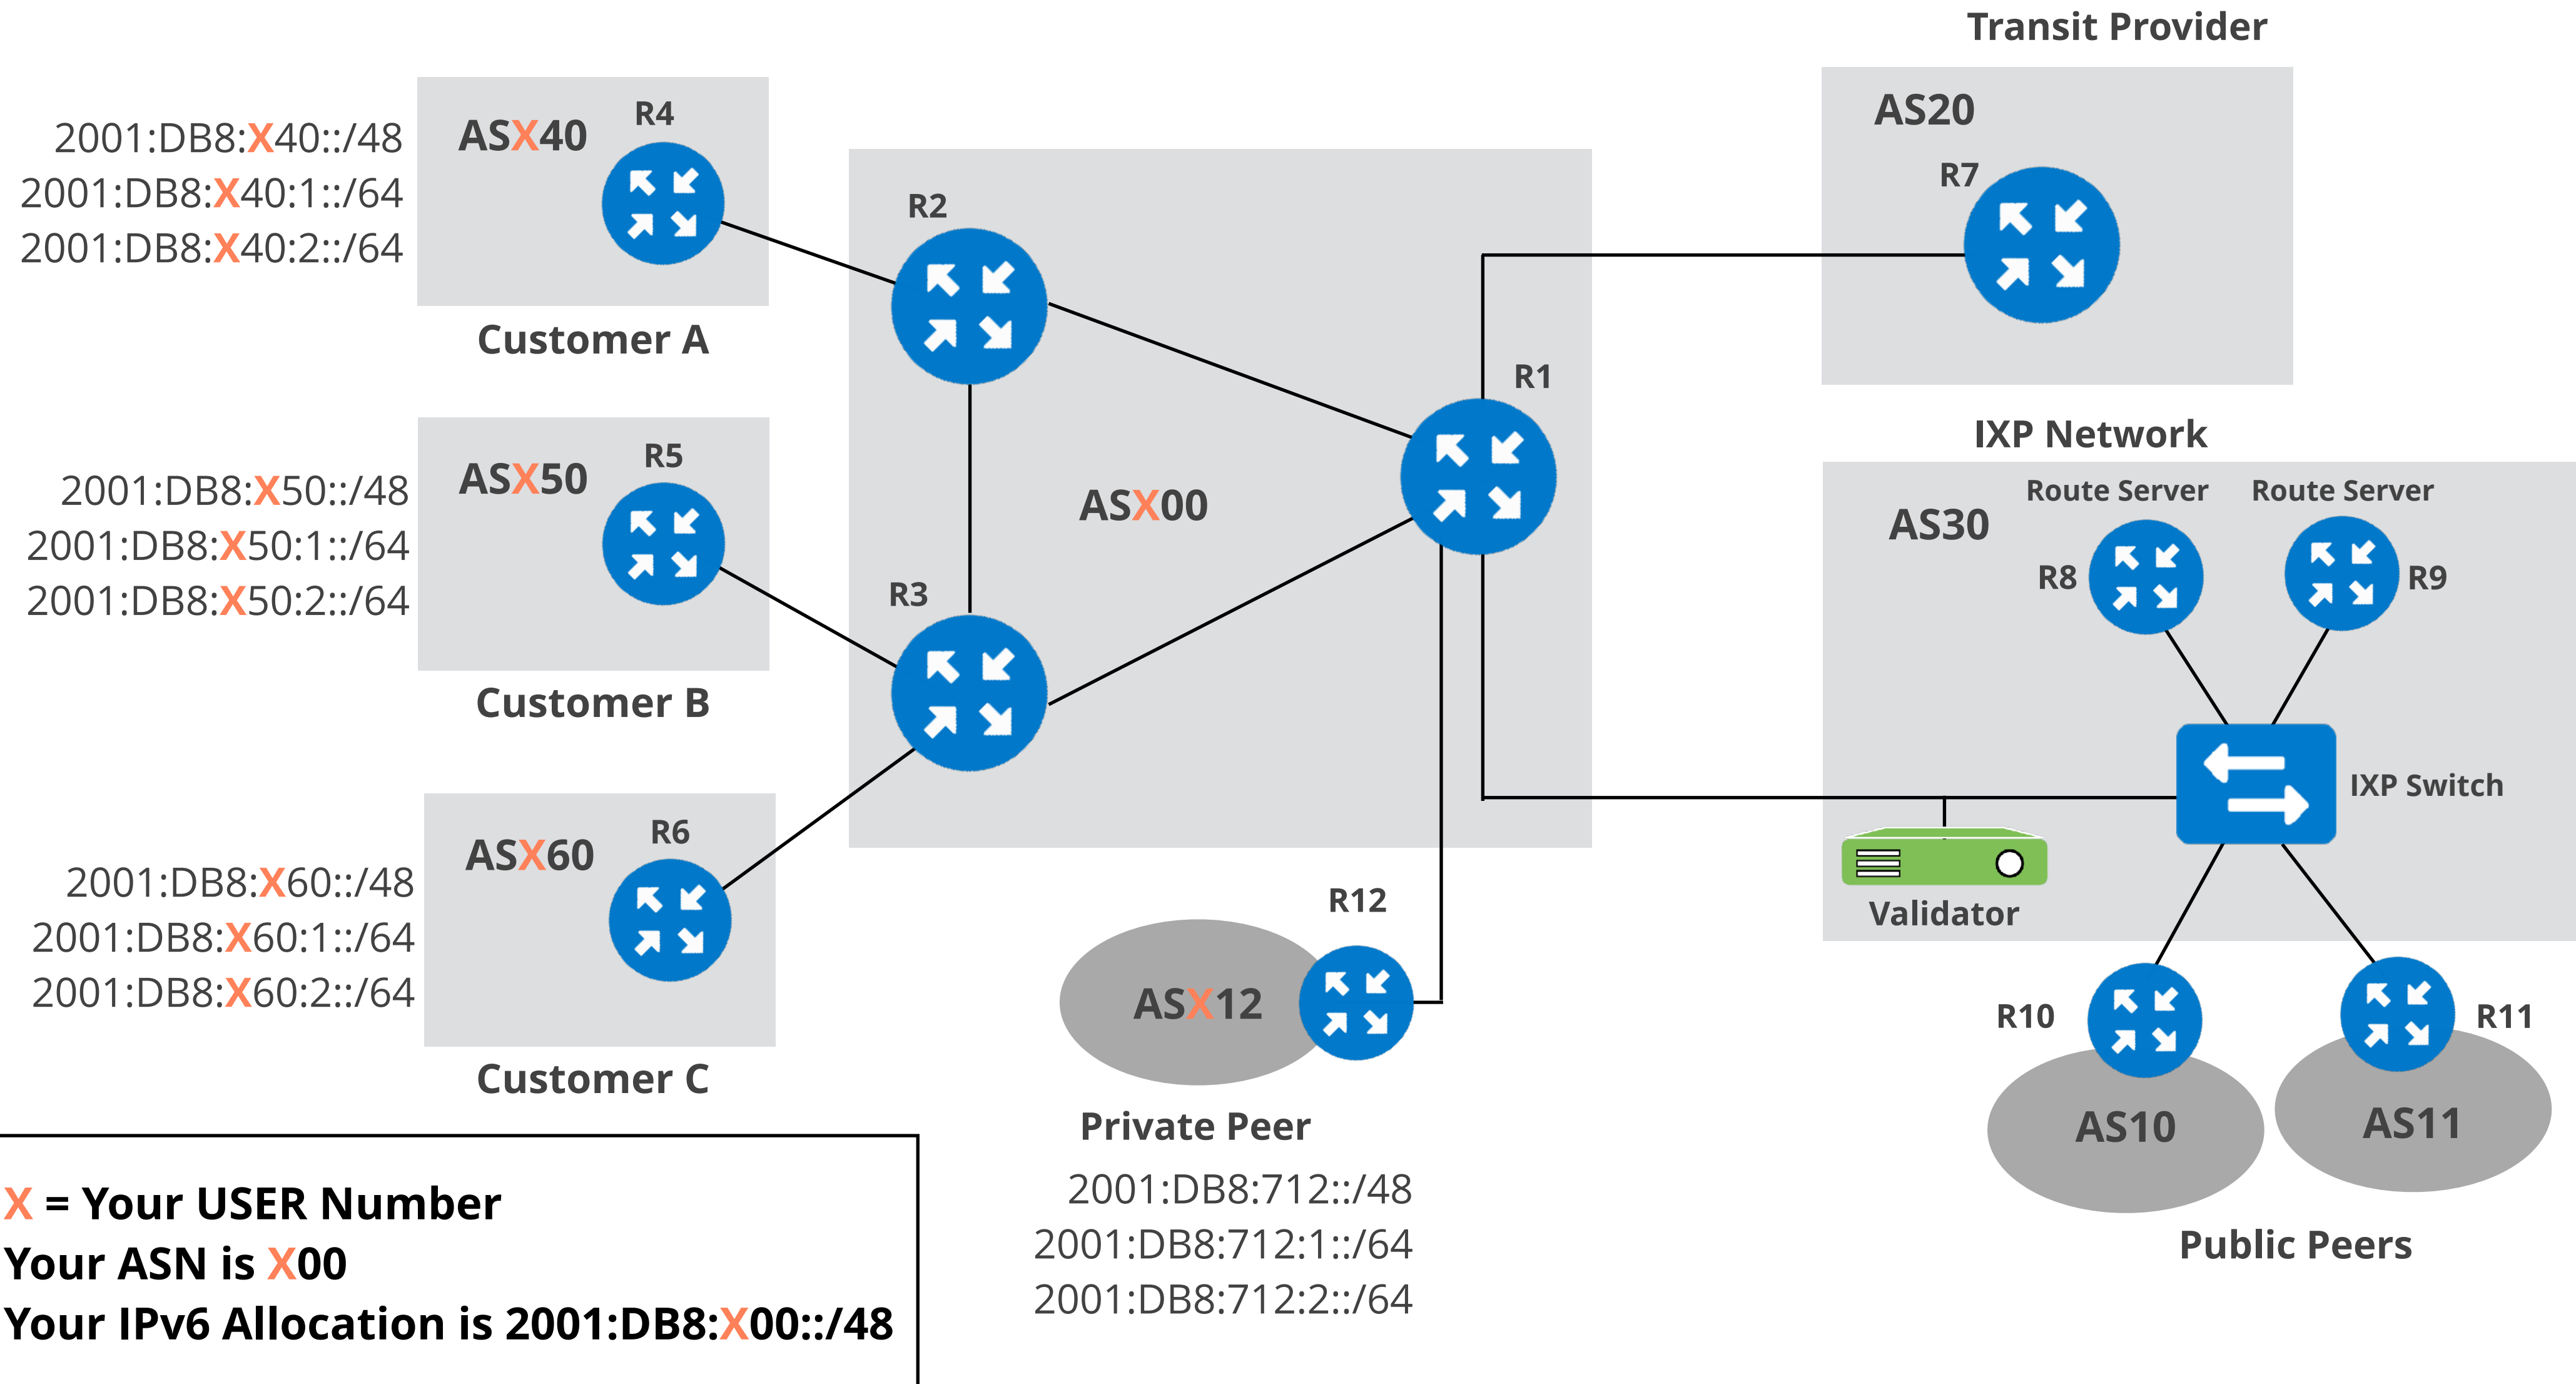

# Lab Diagram - Detailed

**X = Your USER Number**  
**Your ASN is X00**  
**Your IPv6 Allocation is 2001:DB8:X00::/48**