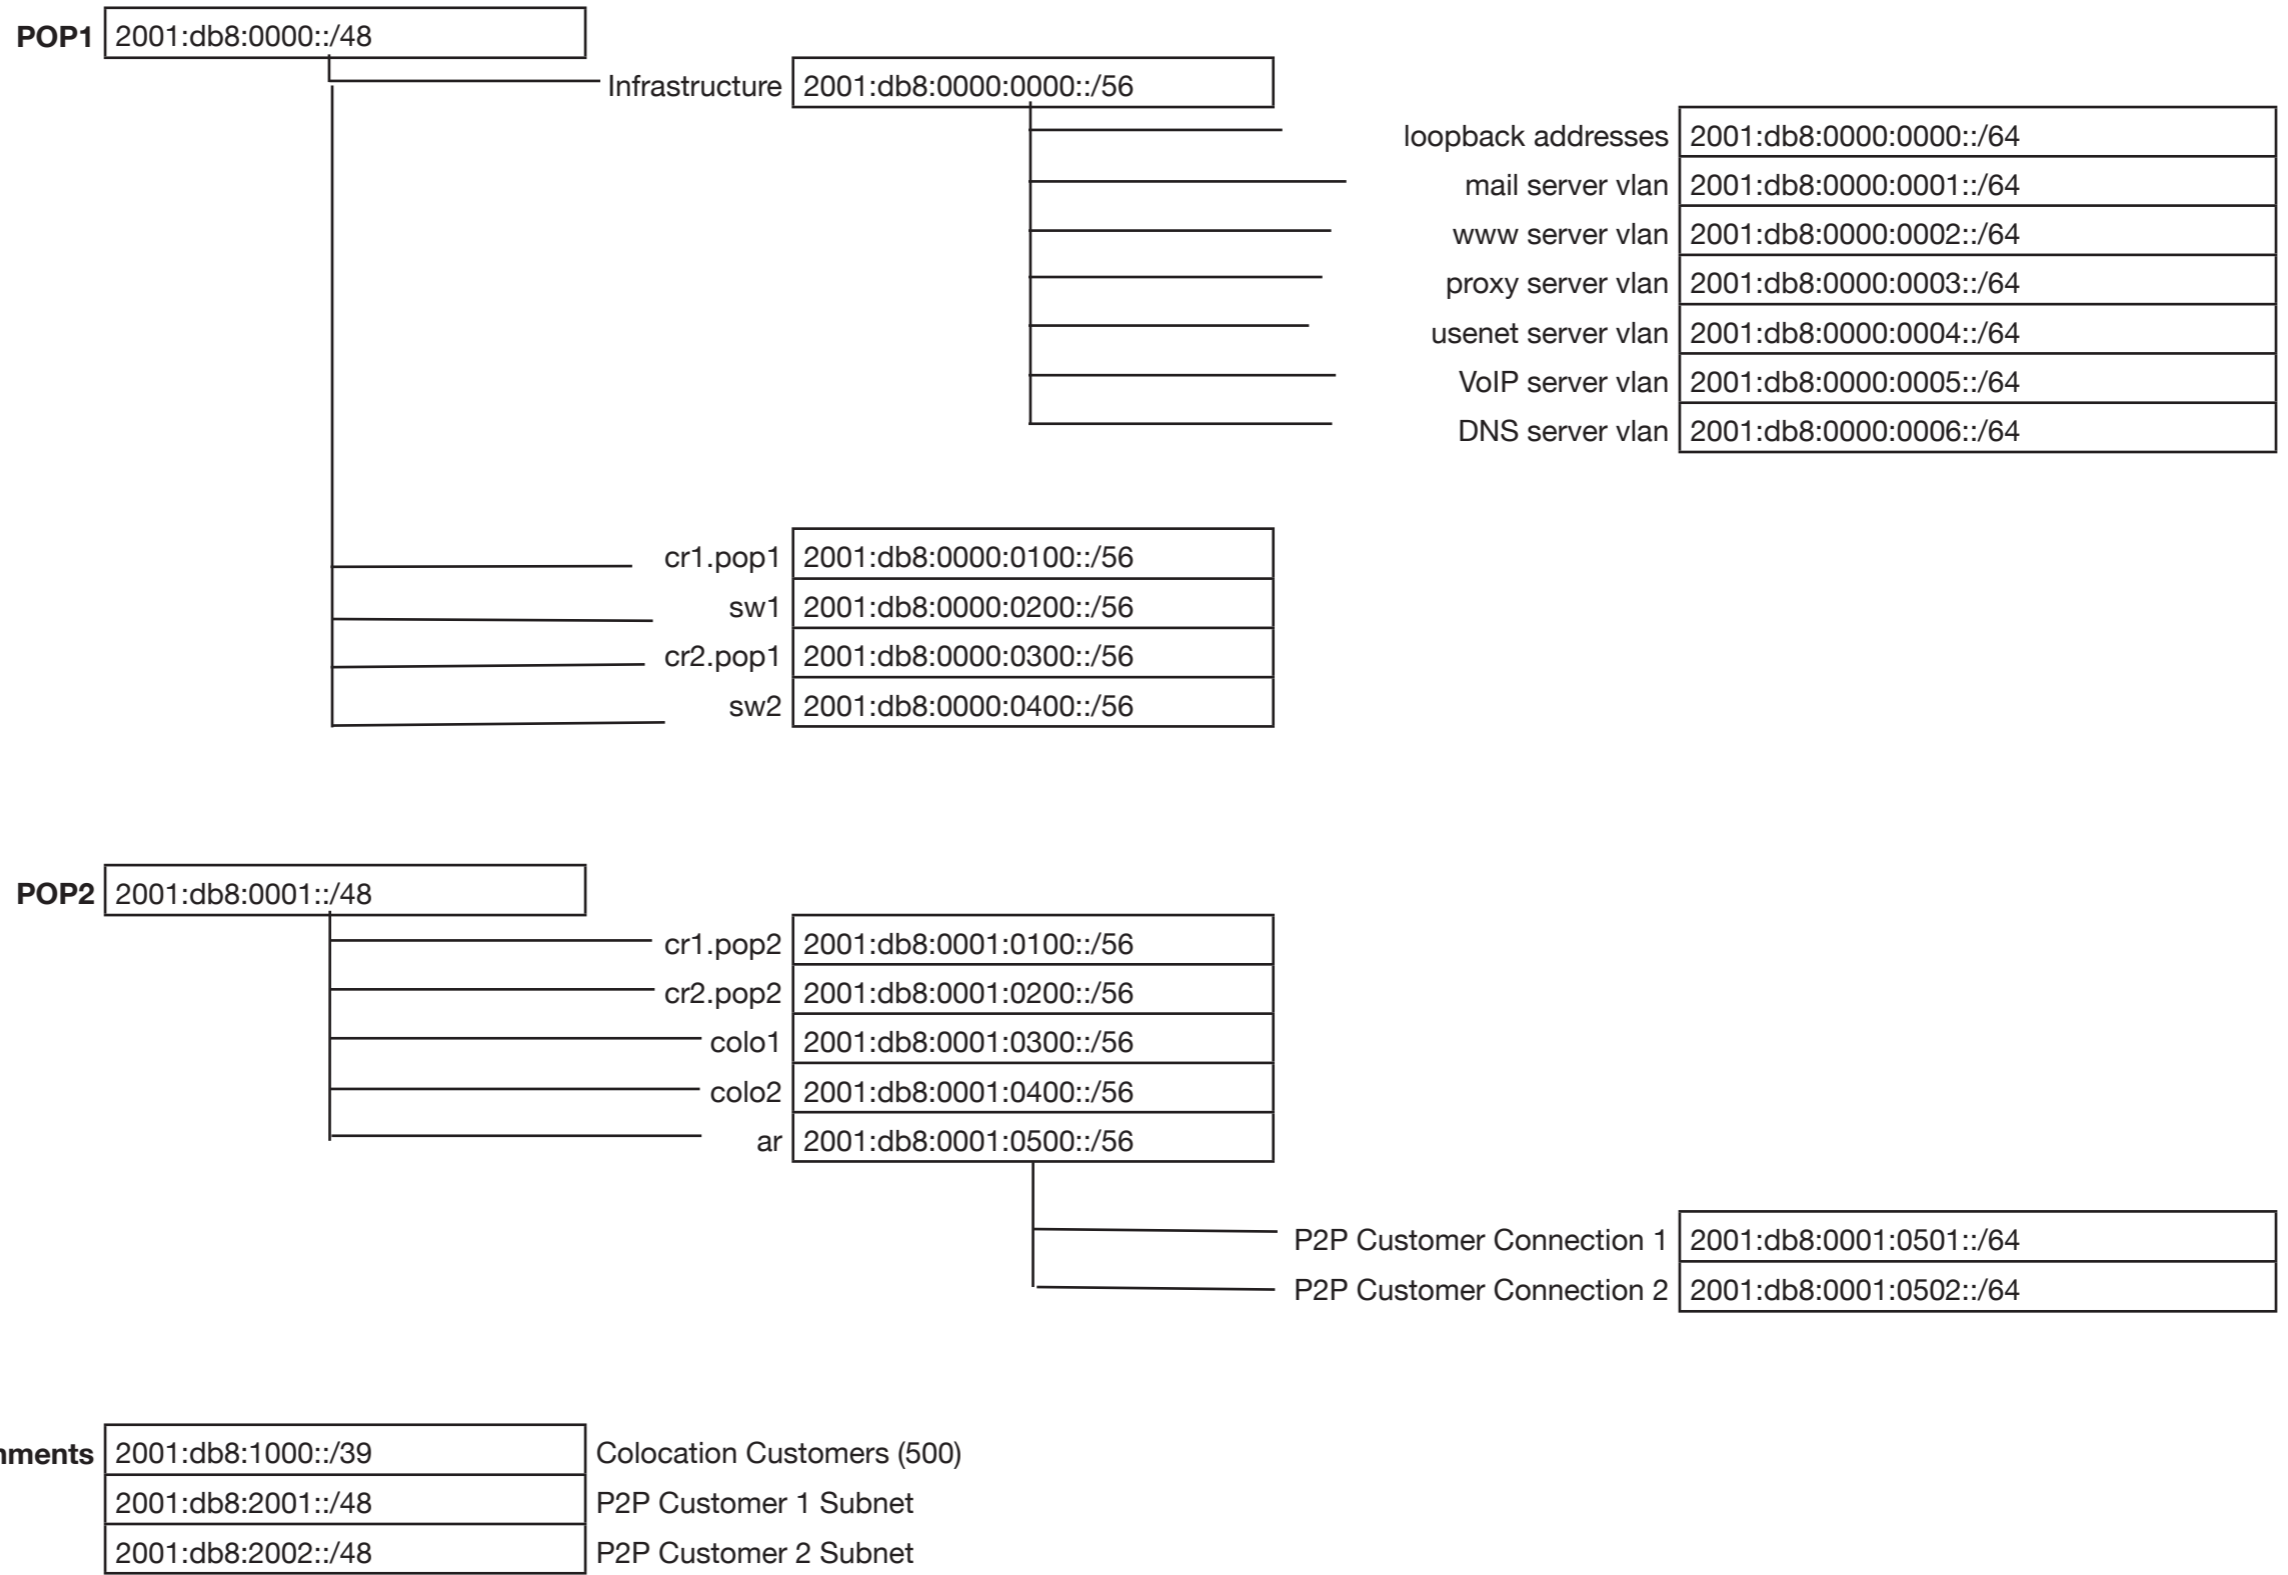

Your prefix: 2001:db8::/32

Your prefix: 2001:db8::/32