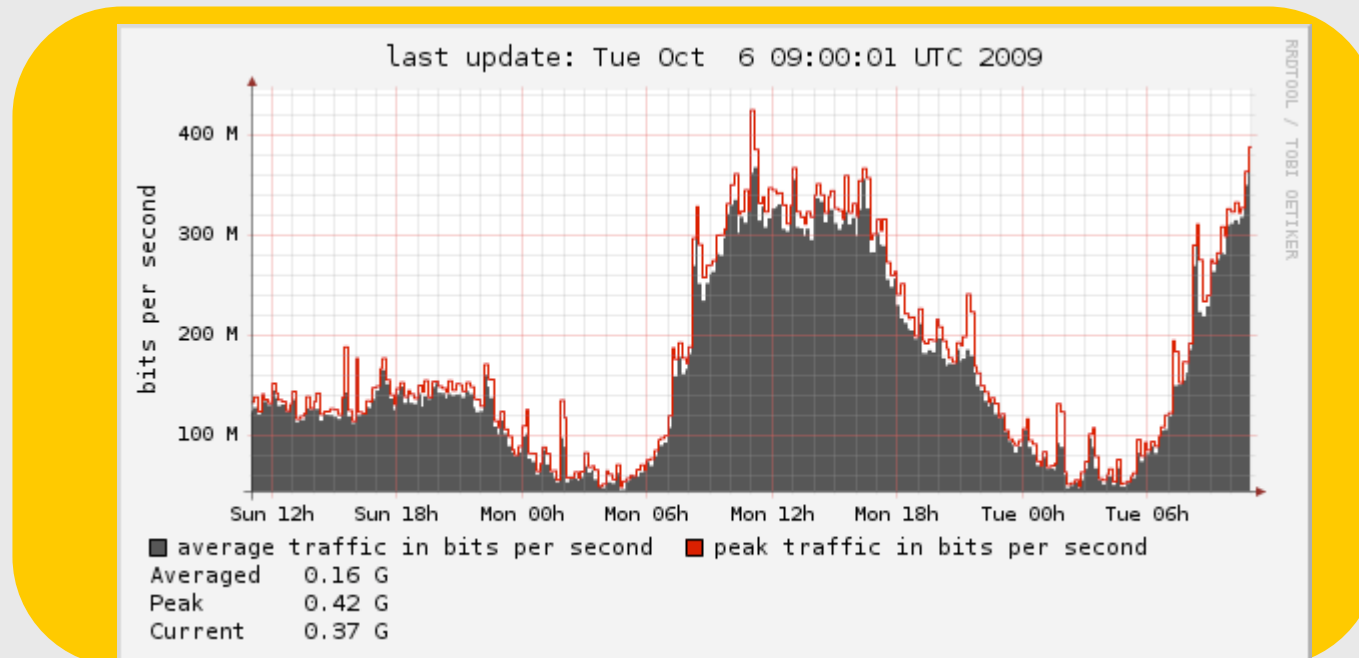

ALP-IX News

- Additional site in Munich will be added at Landsberger Strasse 155. Sounds familiar to you?
- Next ALP-IX roundtable will take place on November 10th, 2009 in Munich – if you are interested participating let us know at info@alp-ix.net