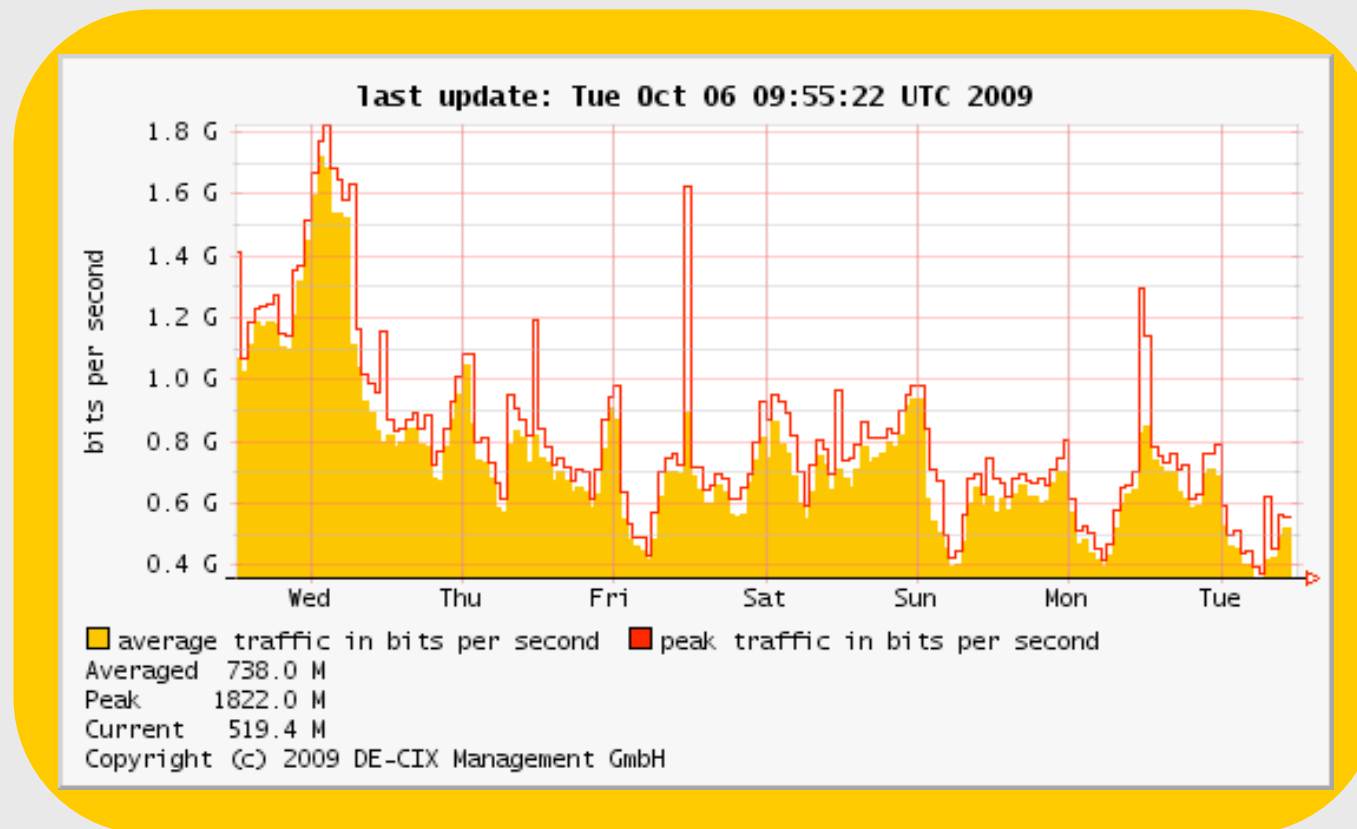

**Be
part
of it.**

*26 - 27 October
2009
Frankfurt
Germany*

ancotel.  DE-CIX

The poster features a red background with a white skyline of Frankfurt at the top. The text 'Be part of it.' is written in a large, bold, white sans-serif font. Below it, the dates and location are listed in a smaller, italicized white font. At the bottom, there are logos for 'ancotel.' and 'DE-CIX'.

~~Public Peering IPv6 Traffic~~

Time to show a different graph!

Graph built using sflow-information (ethertype field in L2 packets)

WORK-IX News

- solid development, big CDN provider started to push a significant amount of traffic
- around 30 attendees at the recent WORK-IX Hamburg roundtable