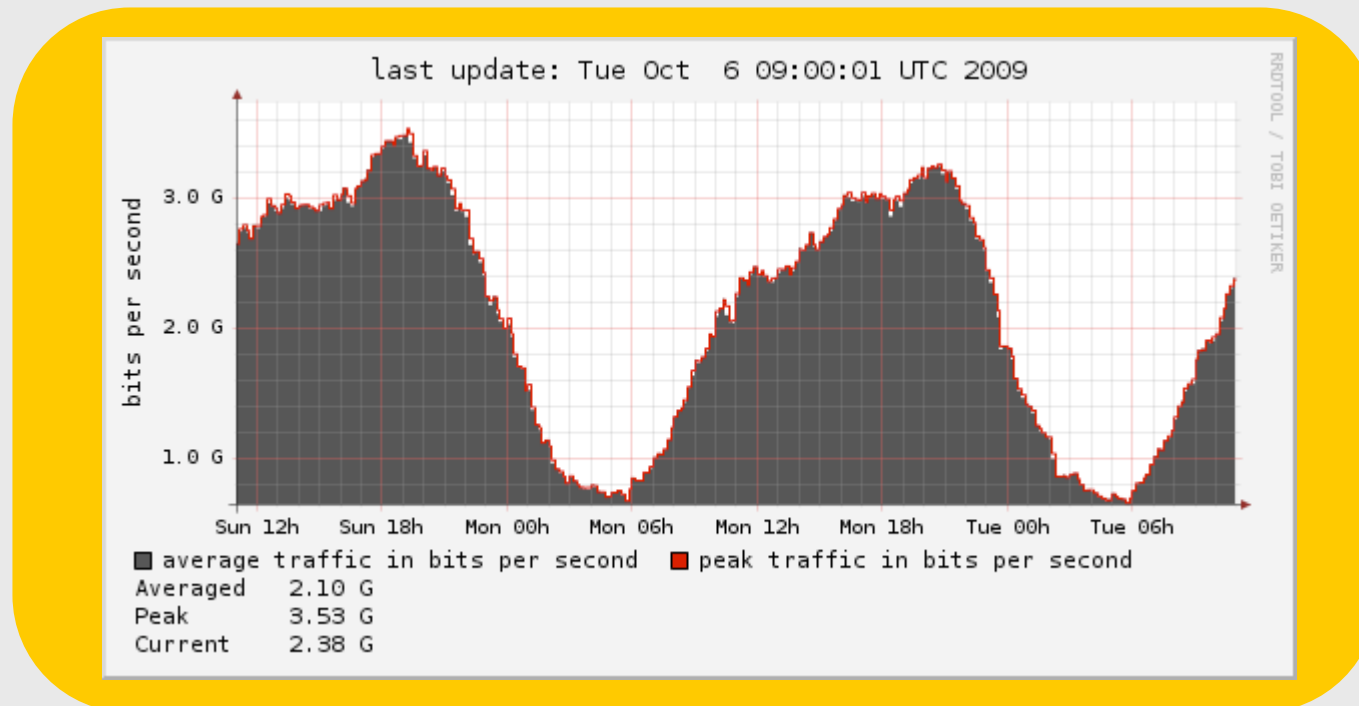

~~Public Peering IPv6 Traffic~~

Time to show a different graph!

Graph built using sflow-information (ethertype field in L2 packets)

WORK-IX News

- solid development, big CDN provider started to push a significant amount of traffic
- around 30 attendees at the recent WORK-IX Hamburg roundtable