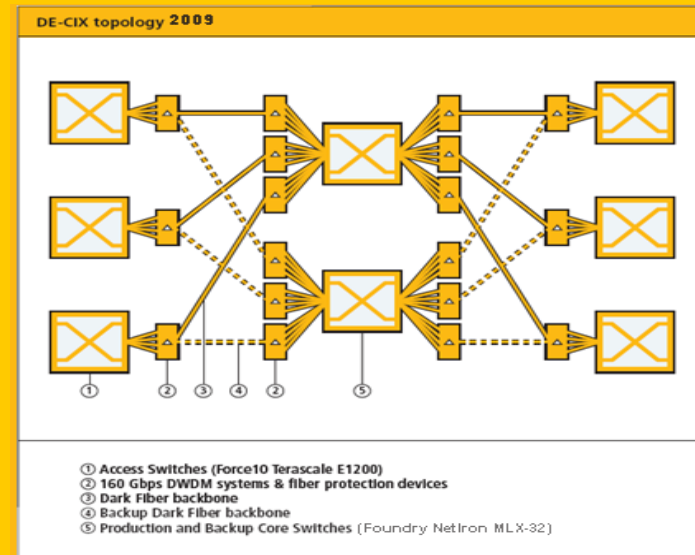

Deutscher Commercial Internet Exchange

RIPE59 EIX Working Group

DE-CIX Update

Wolfgang.Tremmel@de-cix.net
October 2009

Platform

- 10 x F10 E1200 (edge)
- 2 x Foundry MLX 32 (core)
- 742 ports in total
- 450+ 10GE ports oper.)
- incl. 220+ customer facing 10GE ports
- 12 DE-CIX enabled sites, latest addition: Interxion FRA5

Pricing (valid effective 10/2009)

- New pricing was introduced 10/2009
- Best Price guarantee (until end of 2009)

Product	Access speed Gbps	MRC eco-members EUR	MRC non-eco EUR
1GE Fractional*	0,2	200	350
1GE line rate	1,0	500	750
10GE Fractional	2,5	1200	1450
10GE line rate	10,0	2300	2650