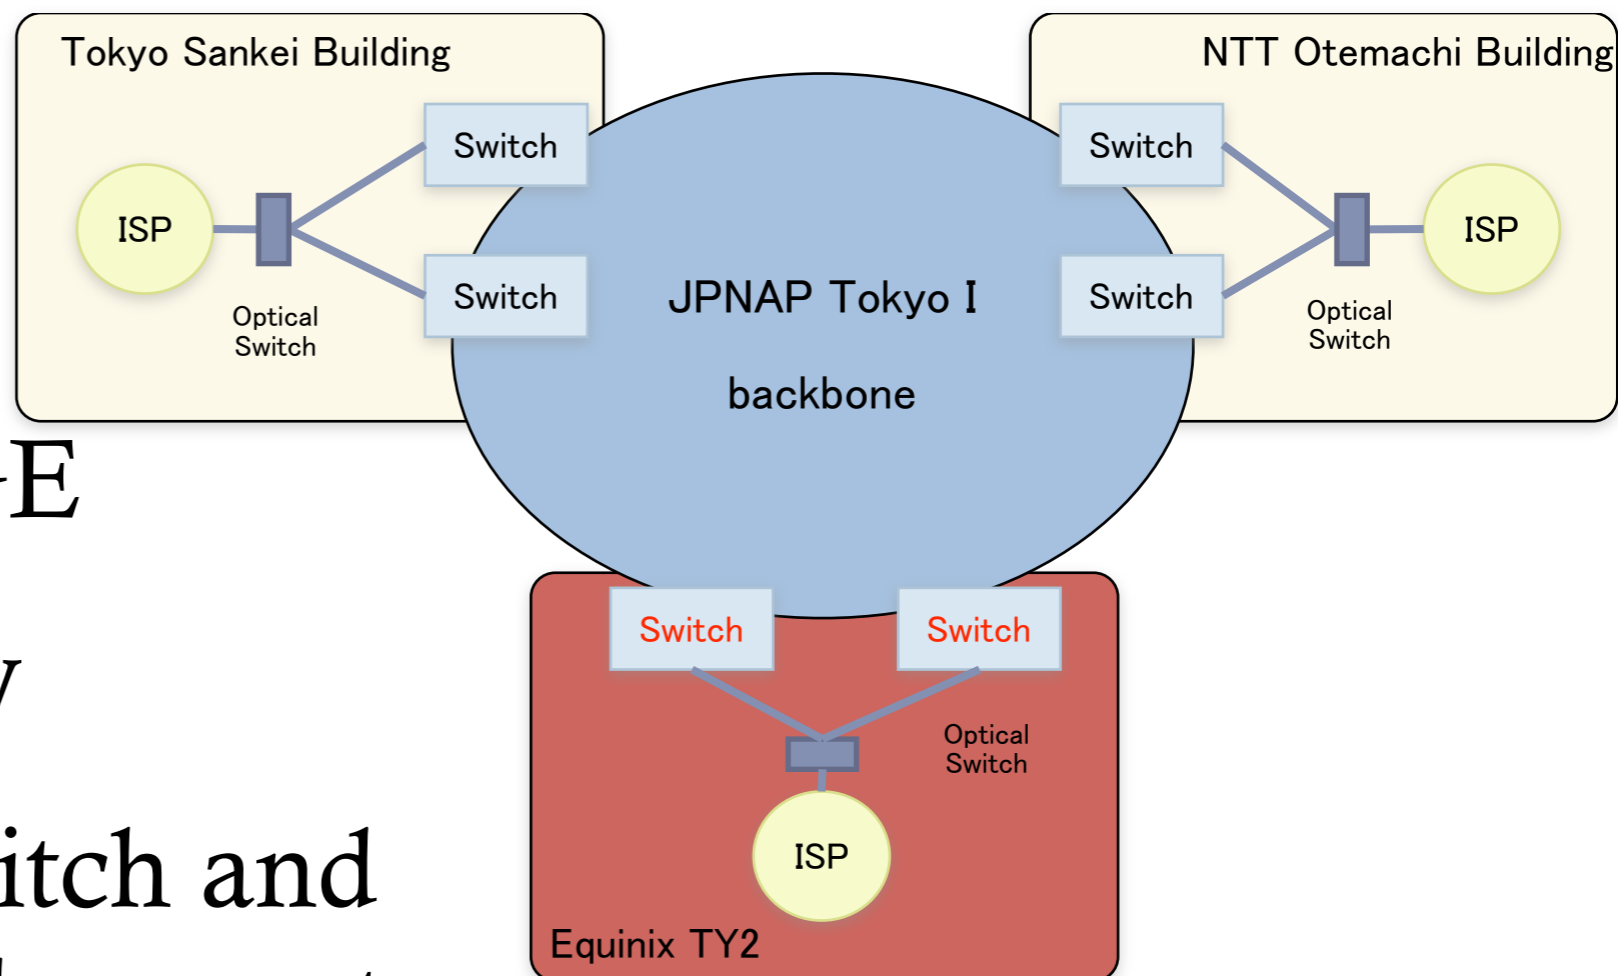

Network Overview

- Ports
  - 10GE, 1GE
- Redundancy
  - optical switch and main/backup ports
- backbone