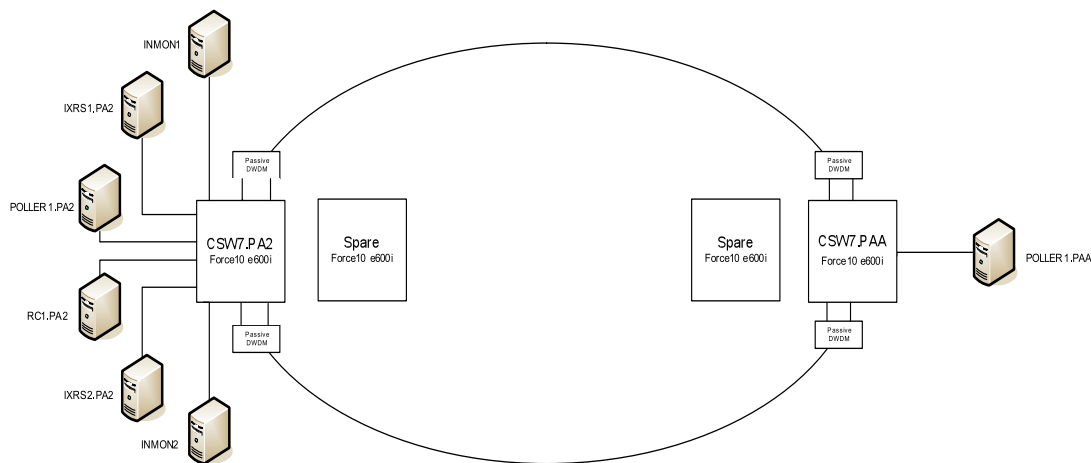

Peak traffic: **7gbit**

Connected members: **62**

10gbit ports: **7**

1gbit ports **31**

100mbit ports: **28**

Equinix Exchange - Paris

Launched in 2008

POPs located at:

Equinix PA2/PA3 (Saint Denis)
Telehouse 2 (Voltaire)

Force10 e600i switches with warm spares at each site

Peak traffic: **3 gbit**

Connected members: **30**

10gbit ports: **5**

1gbit ports: **20**

100mbit ports: **5**