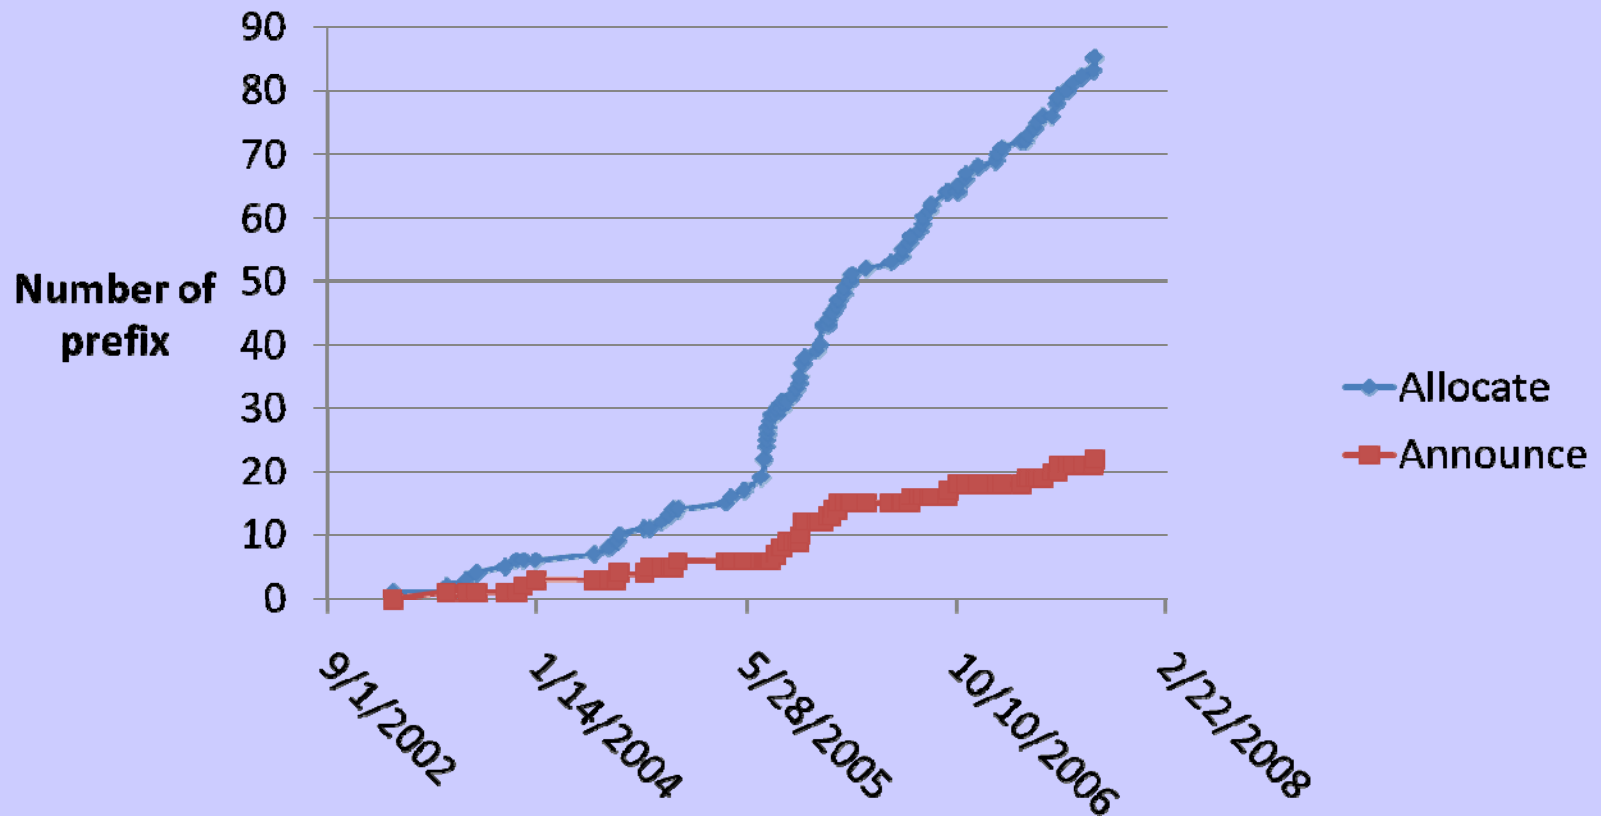

Internet Initiative Japan

IPv6 Allocation & Announcements

RIPE / Amsterdam

2007.10.22

Randy Bush <randy@psg.com>

<http://rip.psg.com/~randy/071022.v6-use.pdf>

ARIN IPv6 Allocation & Announcement

APNIC IPv6 Allocation & Announcement

RIPE IPv6 Allocation & Announcement

LACNIC IPv6 Allocation & Announcement

AfriNIC IPv6 Allocation & Announcement

ARIN prefix allocation and announcement time

APNIC prefix allocation and announcement time

RIPE prefix allocation and announcement time