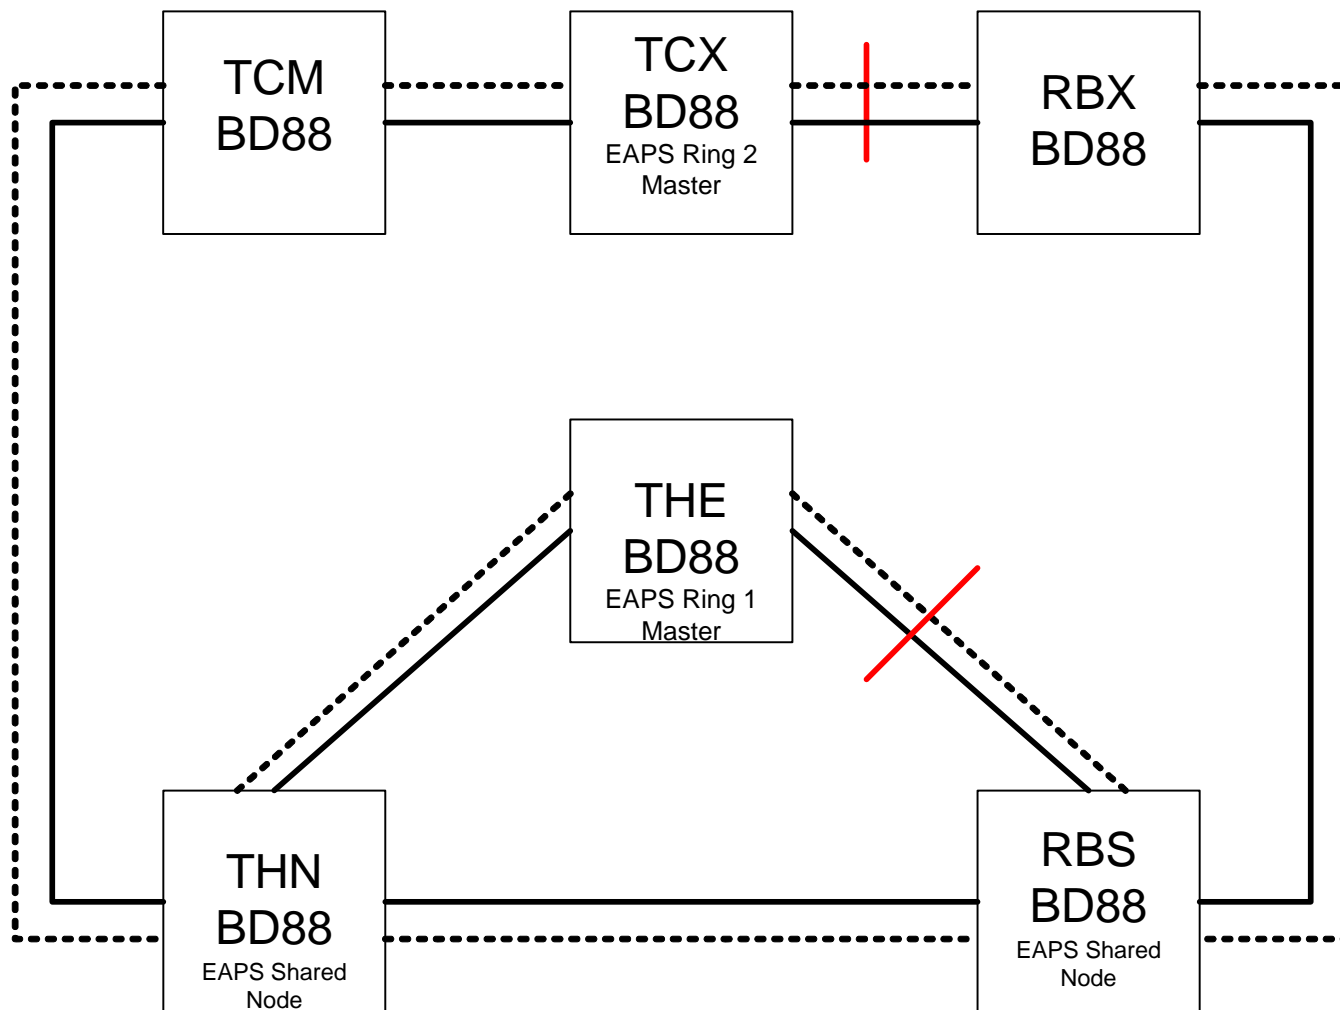

# Exchange Status Overview

---

- 230 Members
- Traffic-based fee element was dropped this summer
  - ◆ Back to membership fee & port-based model
- Over 100G/sec now switched across the two switch fabrics
  - ◆ 28 member 10G ports provided
  - ◆ Double that number in 10G interswitch ports

# Foundry Network Diagram

# Extreme Network Diagram