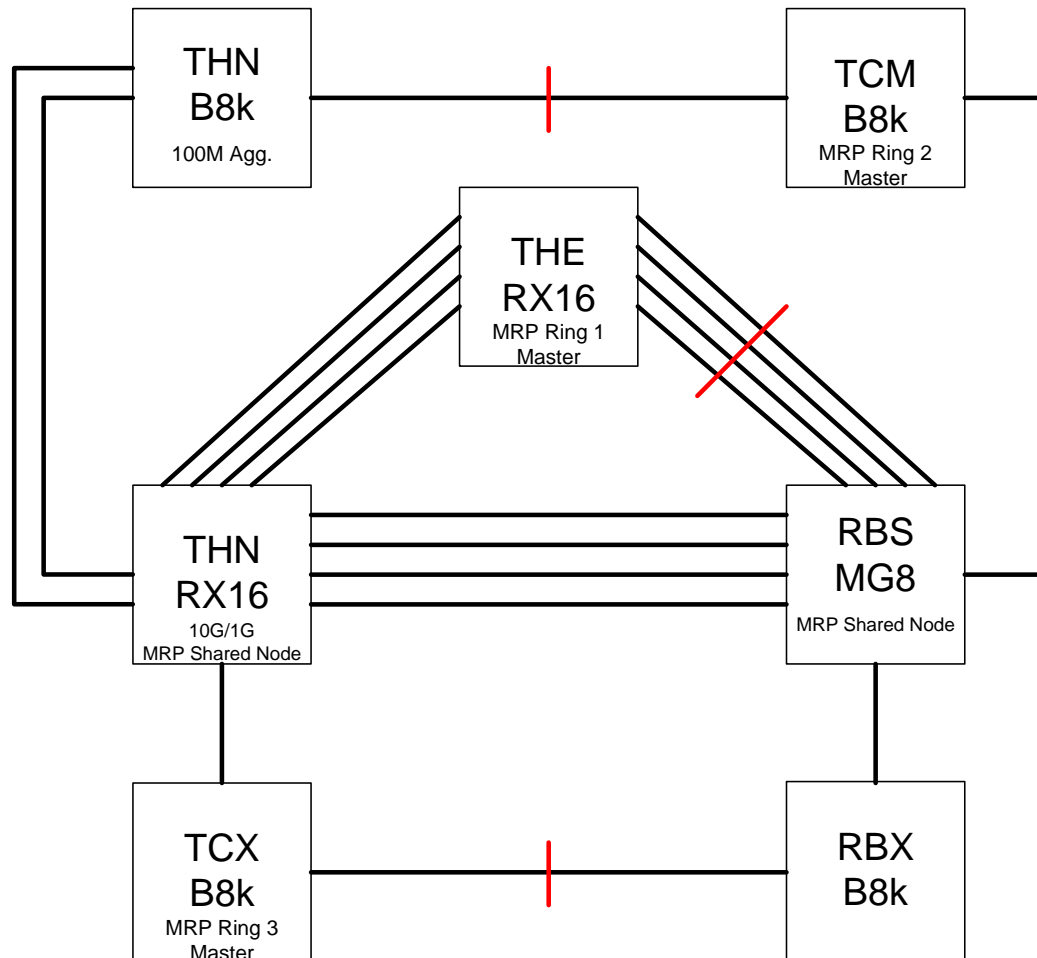

# Exchange Status Overview

---

- 230 Members
- Traffic-based fee element was dropped this summer
  - ◆ Back to membership fee & port-based model
- Over 100G/sec now switched across the two switch fabrics
  - ◆ 28 member 10G ports provided
  - ◆ Double that number in 10G interswitch ports

# Foundry Network Diagram

# Extreme Network Diagram