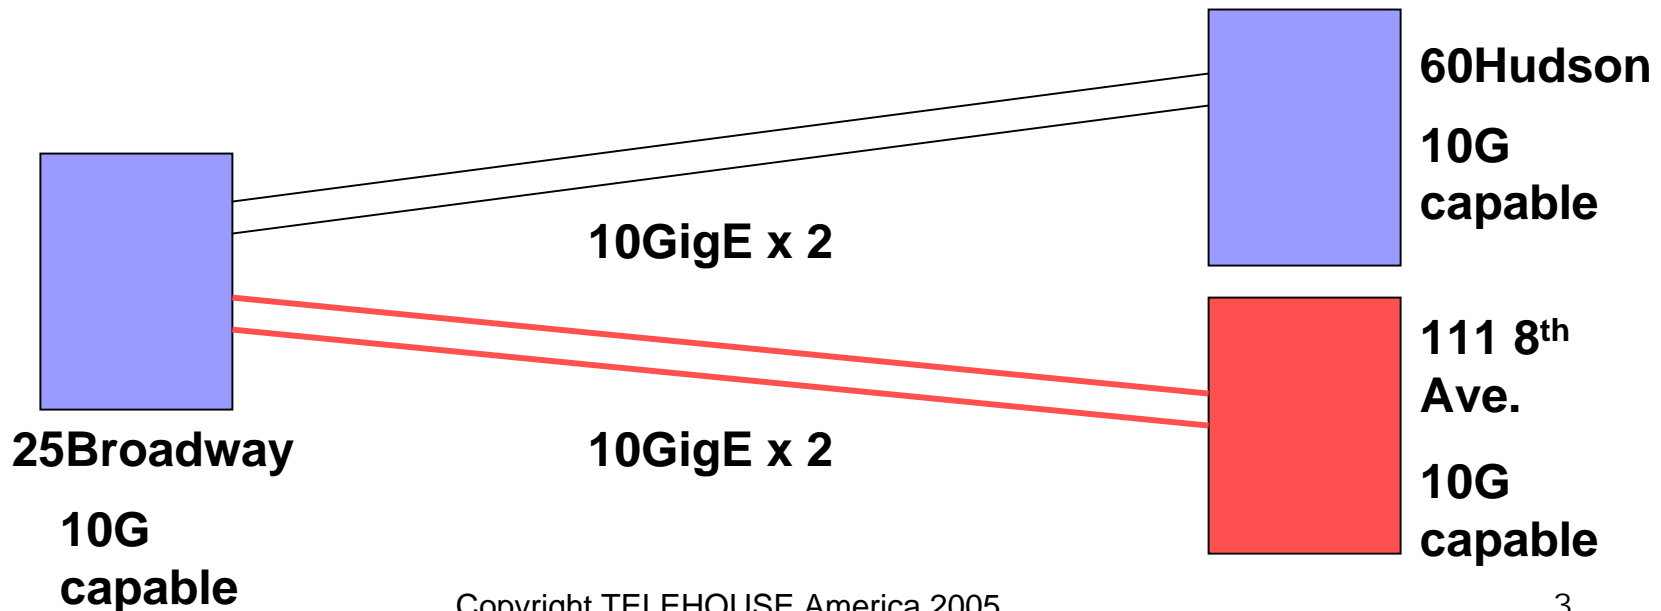

NYIIX/LAIX Update

sugeno@telehouse.com

NYIIX (1)

- Statistics: Peak 8 Gbps, Avg 6 Gbps
- # of participants : 65
- # of ports sold : 72
- All nodes 10G capable
- Sold the first 10G port in April, 2005

NYIIX (2)

- NYIIX has extended to 111 8th Ave.
- 10GigE port service available.
- Can service any suite in the building.

LAIIX

- Statistics: Peak 700 Mbps, Avg 500 Mbps
- # of members: 23
- Replaced IPv6 pTLA space with sTLA space.
- Upgraded switching fabric.
- Extended LAIIX to 1 Wilshire MMR