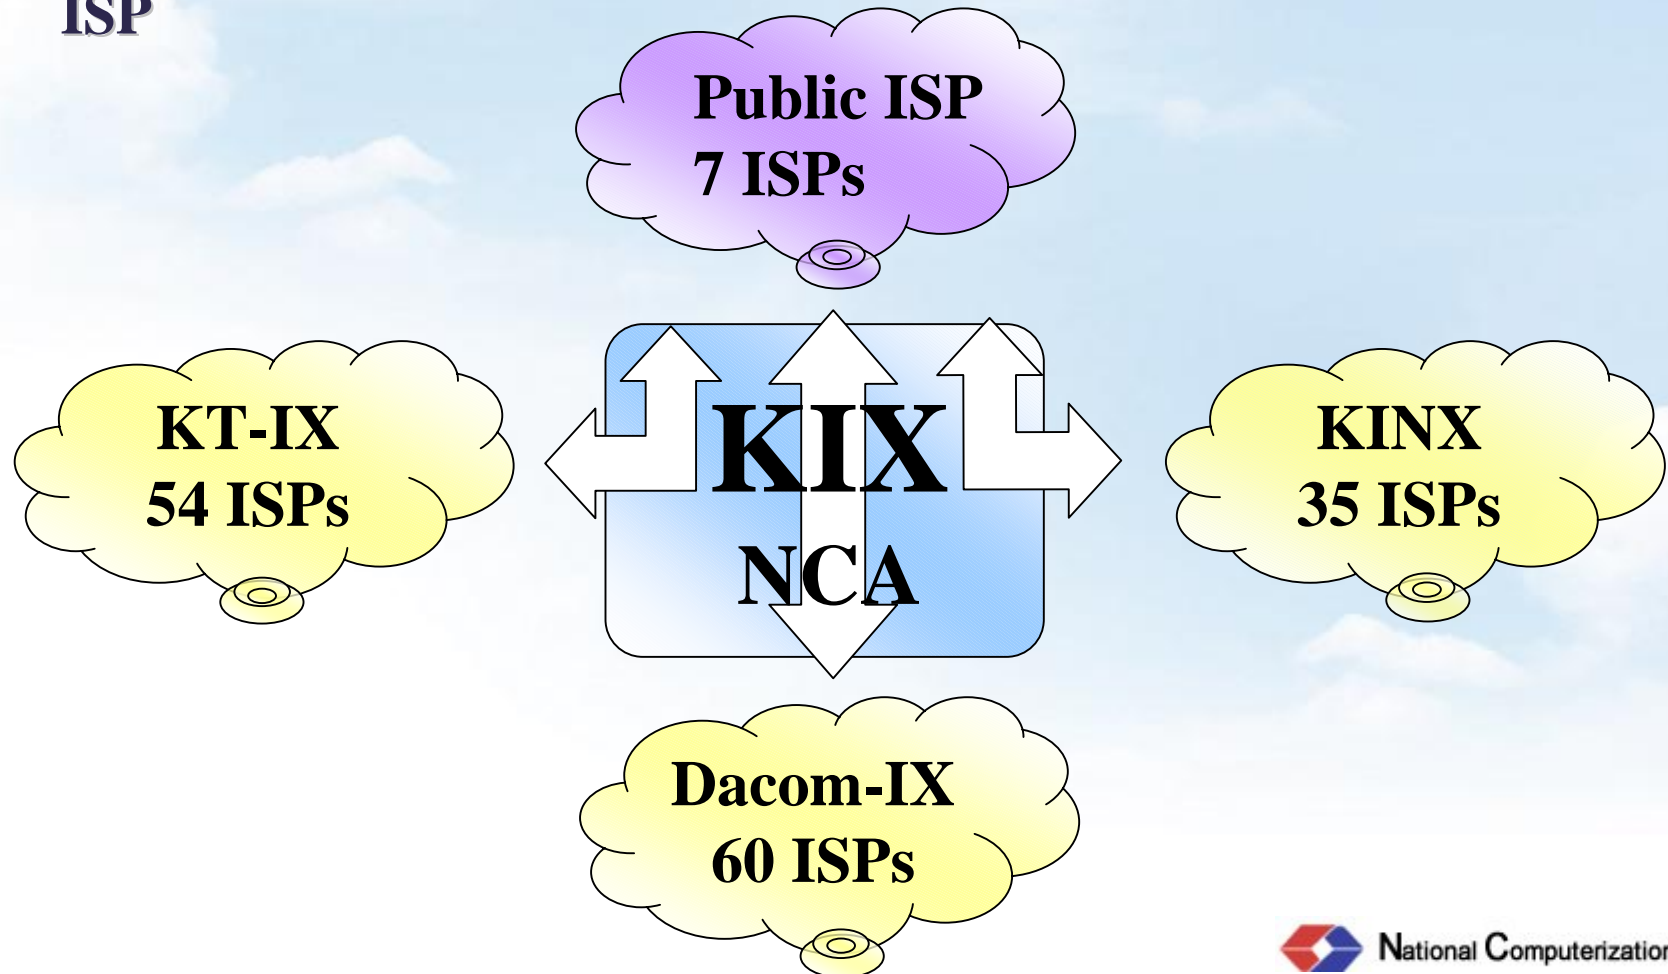

**Bio Meter Sys.**

# KIX Network & Operation

KOREA INTERNET  
EXCHANGE

- **The first Internet eXchange in Korea(1995)**
- **Built & Operated by NCA**
- **Interconnected with non-commercial Internet networks and Provide non-commercial Internet networks to transit service**
  - **Non-commercial Internet**
    - High Speed Government Network(PUBNet, PUBNet-Plus)
    - High Performance Computer Network(KREONET)
    - Korea Research and Experimental Network(KOREN)
    - IPv6 Based Internet Access Network(6KANET)
  - **IXes**
    - KT-IX, Dacom-IX, KINX, 6NGIX
  - **Commercial Internet**
    - KT, Dacom, Hanaro, Thrunet, GNG Networks...
  - **Oversea Internet**

# KIX Network & Operation

- KIX is for traffic exchange between Public ISP and Commercial ISP

# KIX Network & Operation