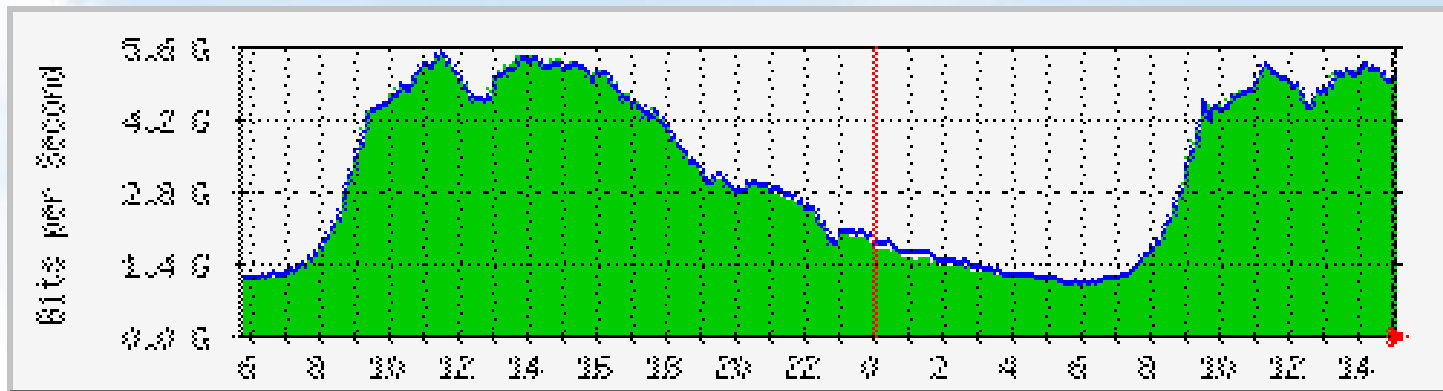

# KIX Network & Operation

- KIX is for traffic exchange between Public ISP and Commercial ISP

## ● Daily Traffic : Peak Traffic 6Gbps