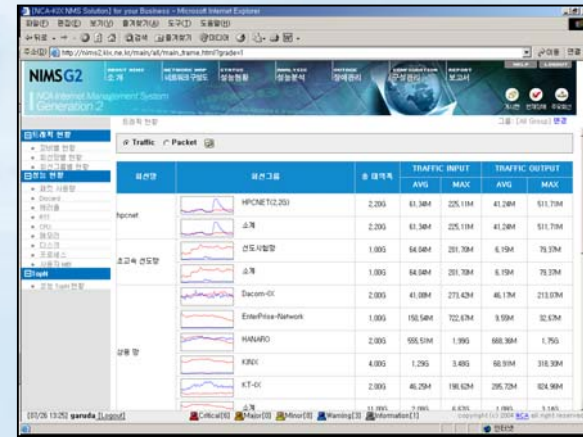

## ● Weekly Traffic

# KIX Network & Operation

- 24 x 7 x 365 Stable Operation & Management
- <http://www.kix.net.kr>

● Looking Glass

● Network Monitoring

● Traffic Analysis

● Intrusion Detection Monitoring