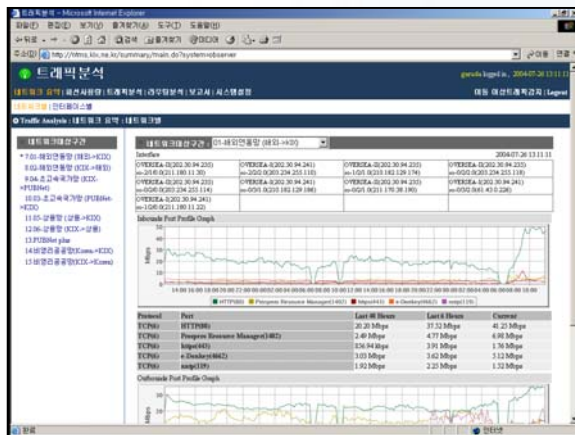

## ● Weekly Traffic

# KIX Network & Operation

- 24 x 7 x 365 Stable Operation & Management
- <http://www.kix.net.kr>

● Looking Glass

● Network Monitoring

● Traffic Analysis

● Intrusion Detection Monitoring