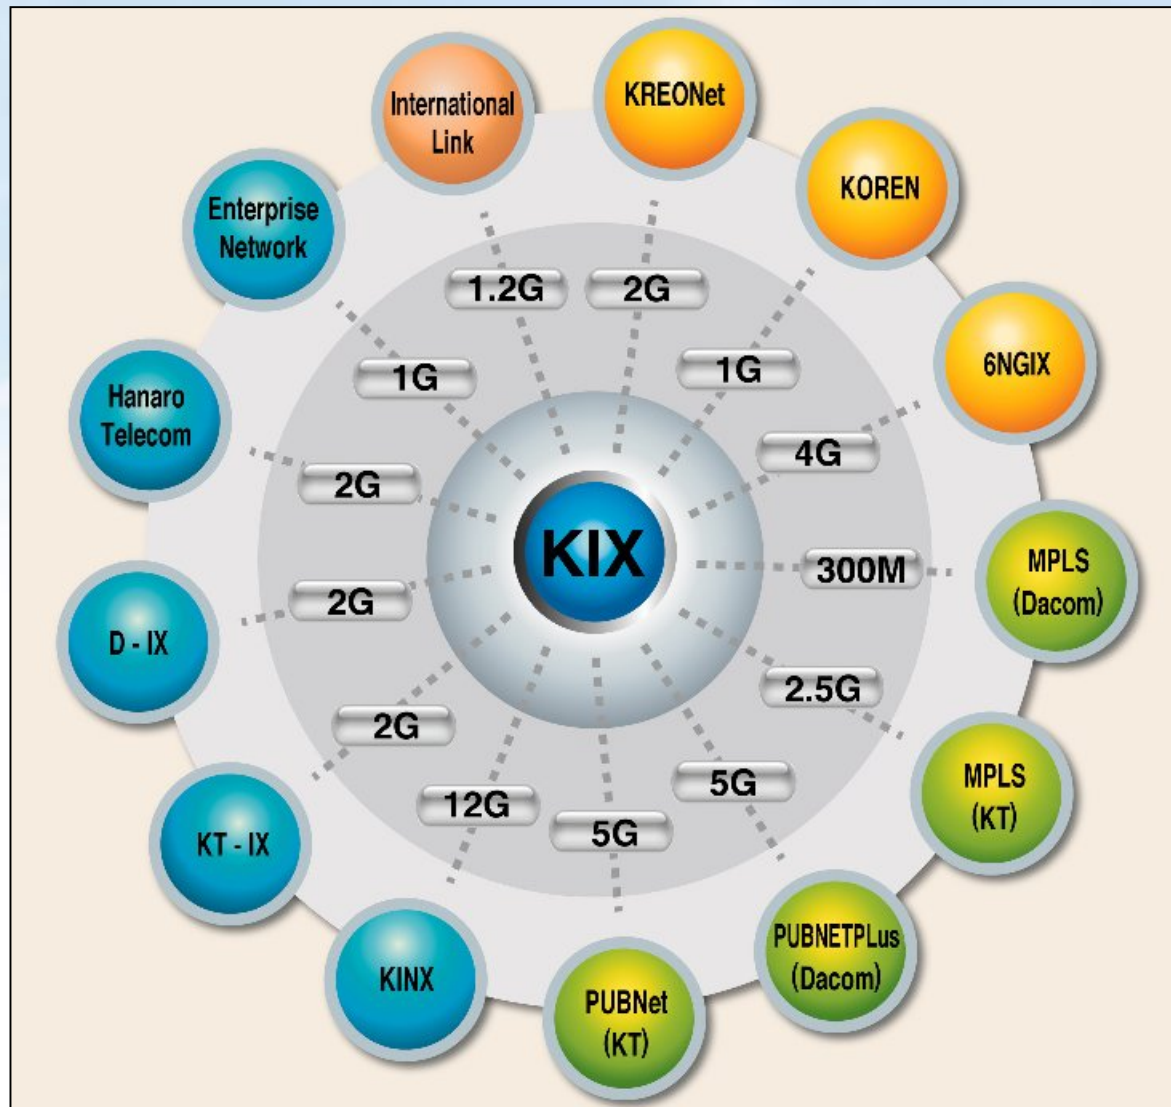

KIX Network & Operation