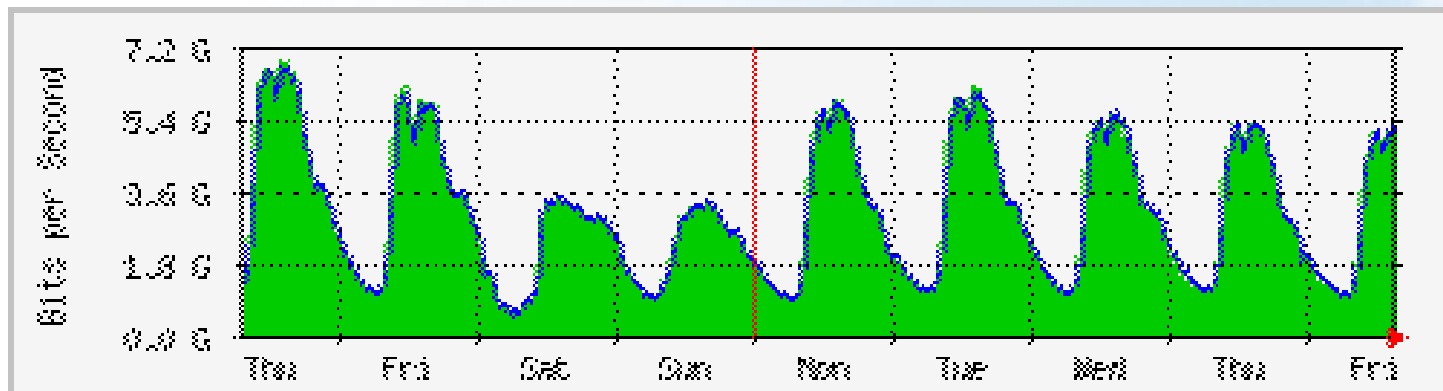

● Weekly Traffic