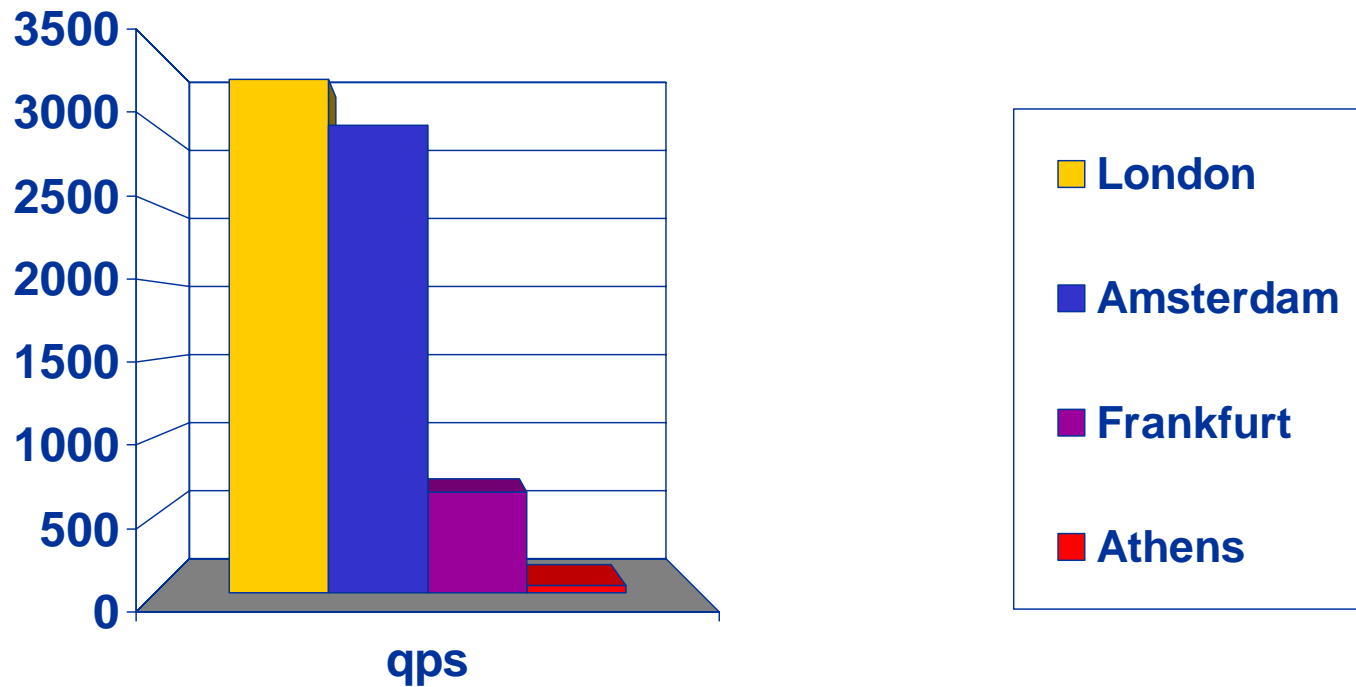

Query Load Distribution