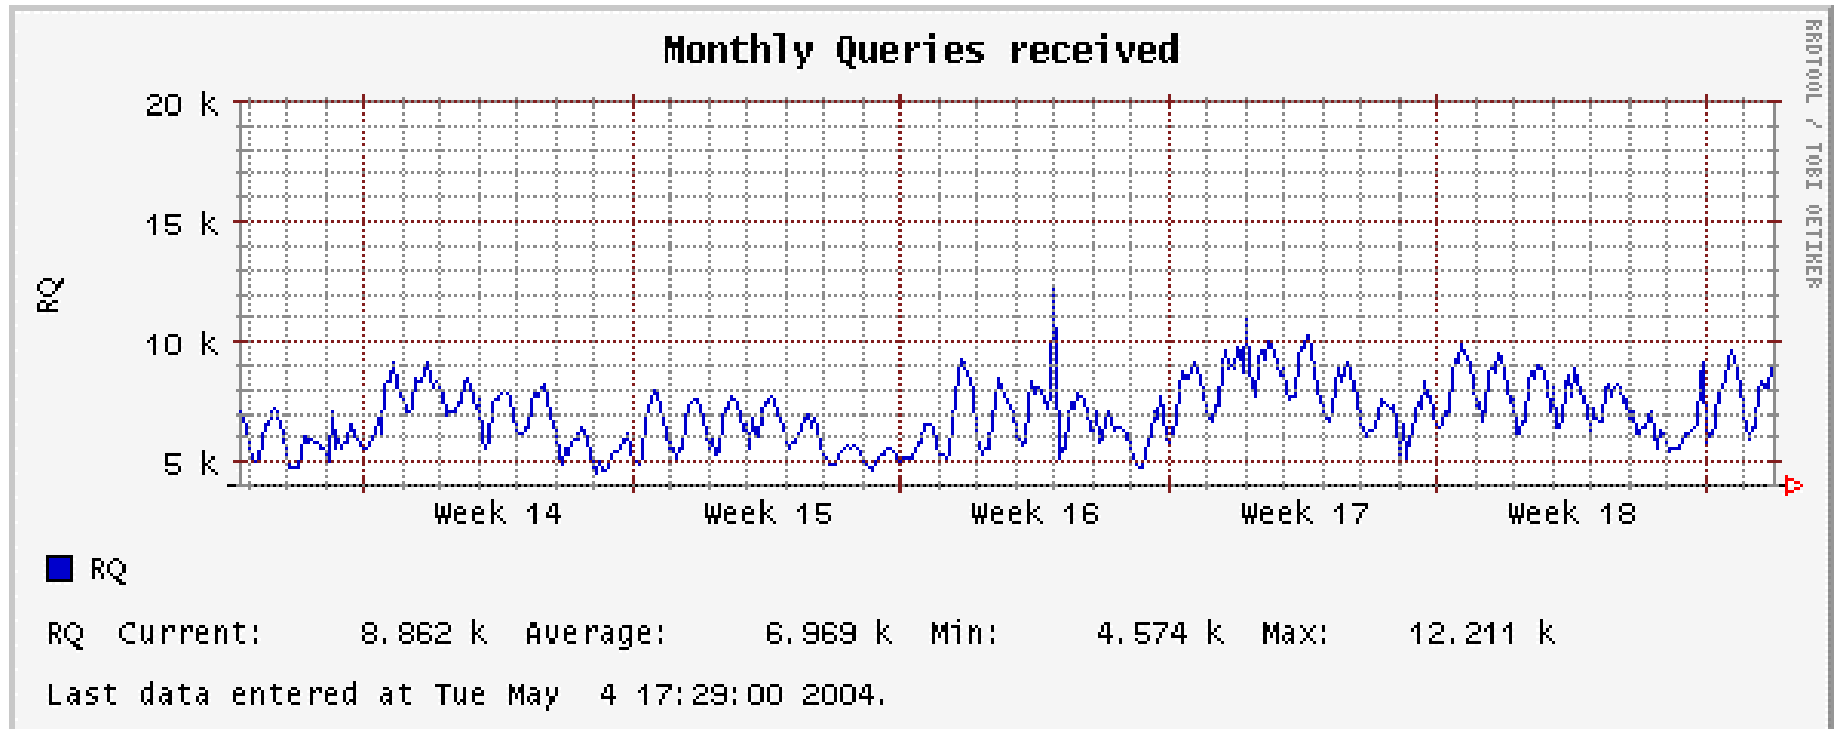

# Aggregate Query Load

Query load across all K-Root instances

~7,000 qps