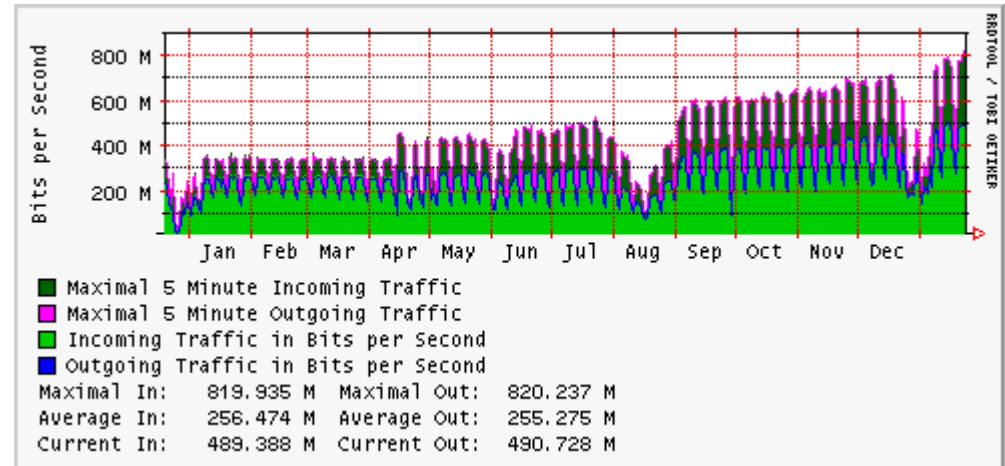

NaMeX IXP

Nautilus Mediterranean Exchange Point
Rome, Italy

Evolution

	Name	Autonomous System	Upstream Capacity (Mbps)	Declared Bandwidth (Mbps)
1	Albacom	AS8968	0	0
2	Atlanet	AS12797	68	68
3	Colt Telecom	AS8220	34	34
4	Edisontel	AS15589	34	34
5	Elitel	AS5499	34	0
6	Eumetcity	AS20794	4	8
7	GARR	AS137	1000	1000
8	Inroma	AS5397	100	34
9	MC-link	AS5396	34	34
10	Postecom	AS15720	34	34
11	Telecom Italia	AS3269	620	310
12	Tiscali	AS8612	2	2
13	Unidata	AS5394	100	34
14	Wind	AS1267	310	155

- 14 members
- Was 19 last year
- Closing, mergers...

Evolution

- Redundancy:
 - 2 Enterasys X-Pedition 8000
 - 2 separate LANs and subnets
- 100/1000 Mbps ports (fiber & copper)
- > 800 Mbps traffic peak (+100% in 1 year)

Evolution

- Completely moved to new Site: 60 m² dedicated to NaMeX
- 8 Fiber Carriers: Atlant, Autostrade TLC, Colt Telecom, Edisontel, e-via, Fastweb, Telecom Italia, Wind
- F-Root Name Server replica (with ISC)
 - Up&running since July 2003
 - First installation in Italy