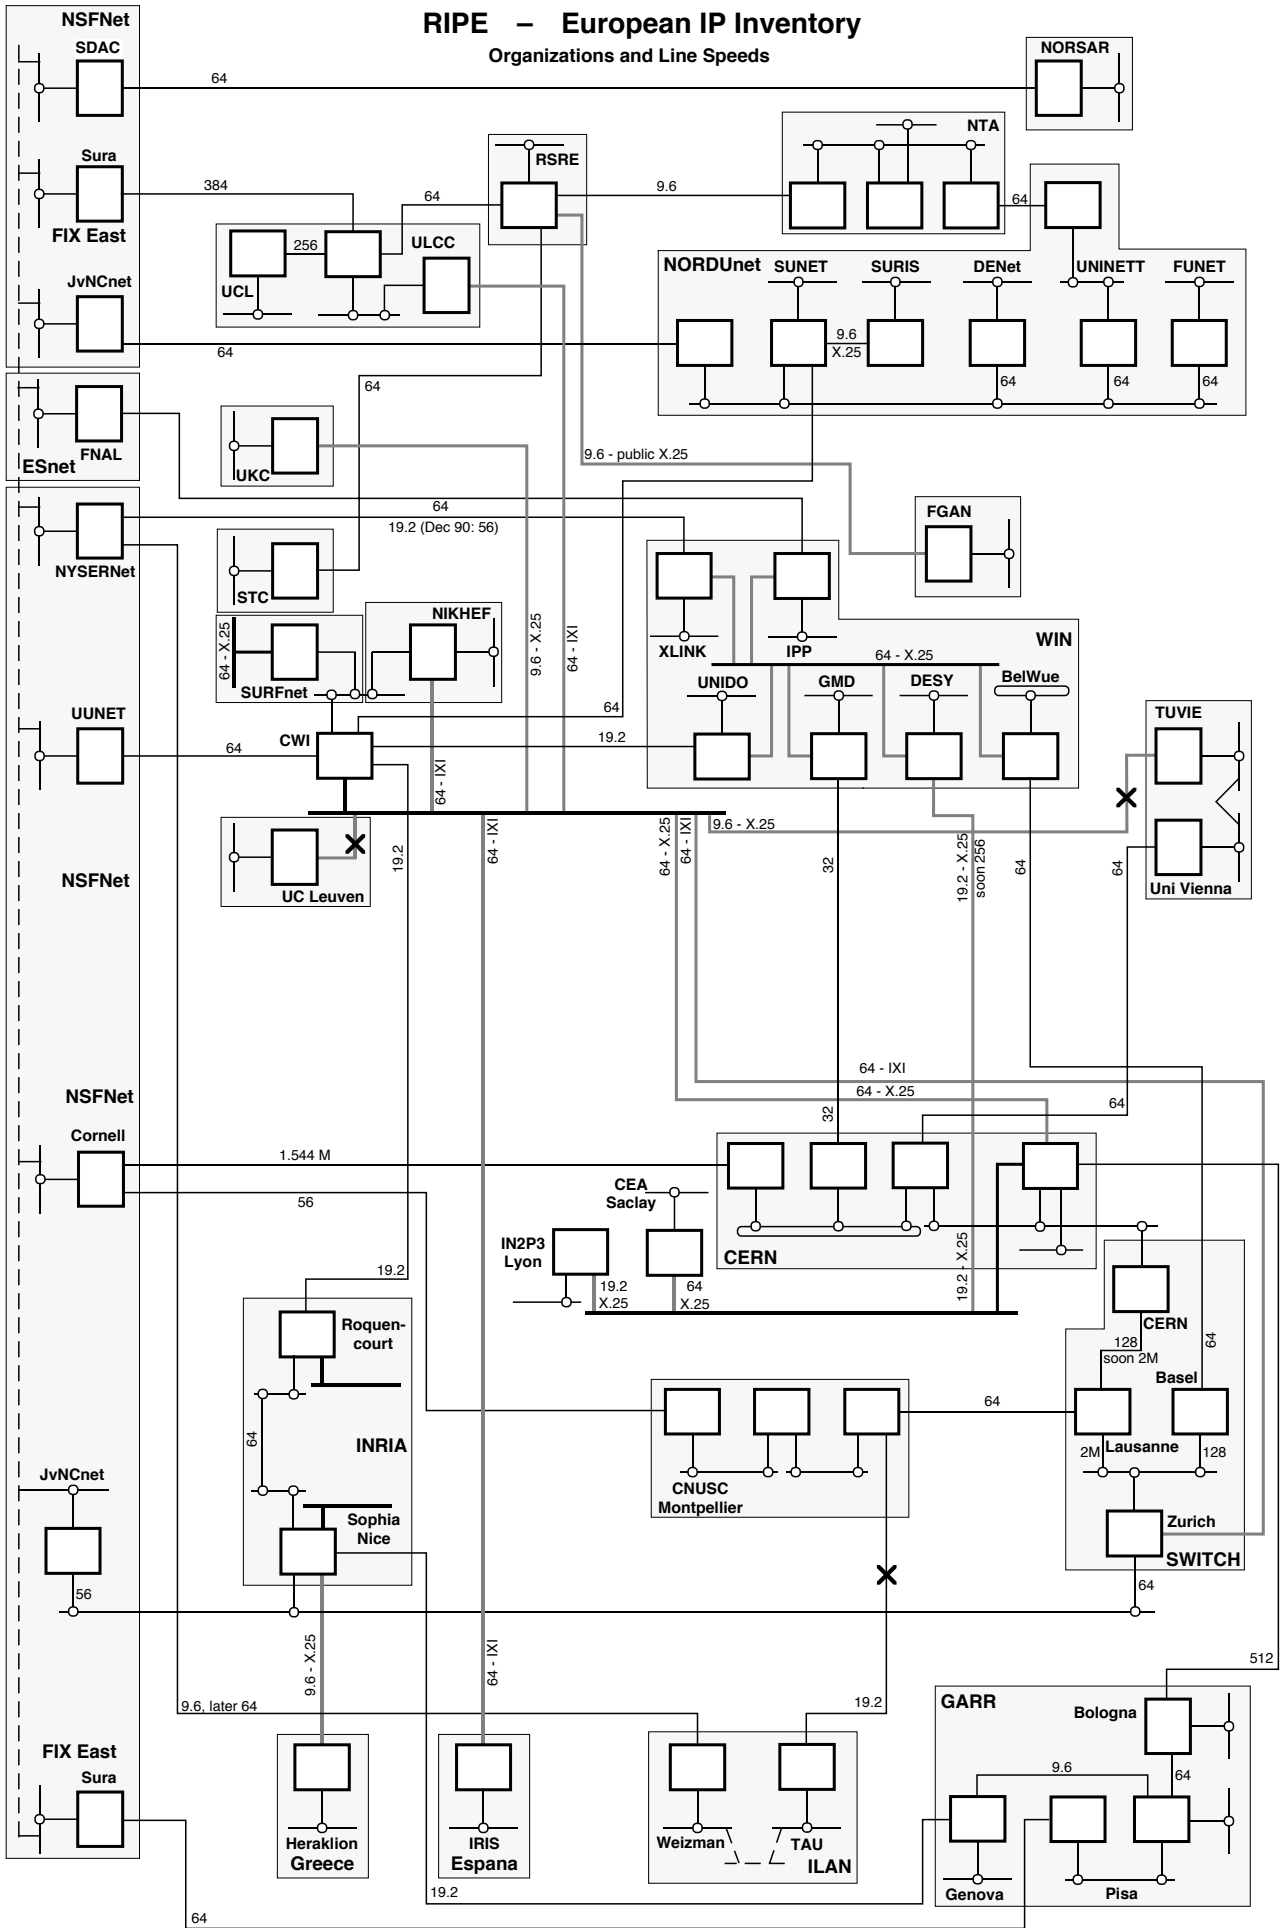

RIPE – European IP Inventory

Organizations and Line Speeds

For sure you will find something we missed to include into this map. Please send corrections and additions to the given address.

The PostScript™ version of this map can be fetched by anonymous ftp from nic.eu.net [192.16.202.1] in the directory ~ftp/ripe/maps