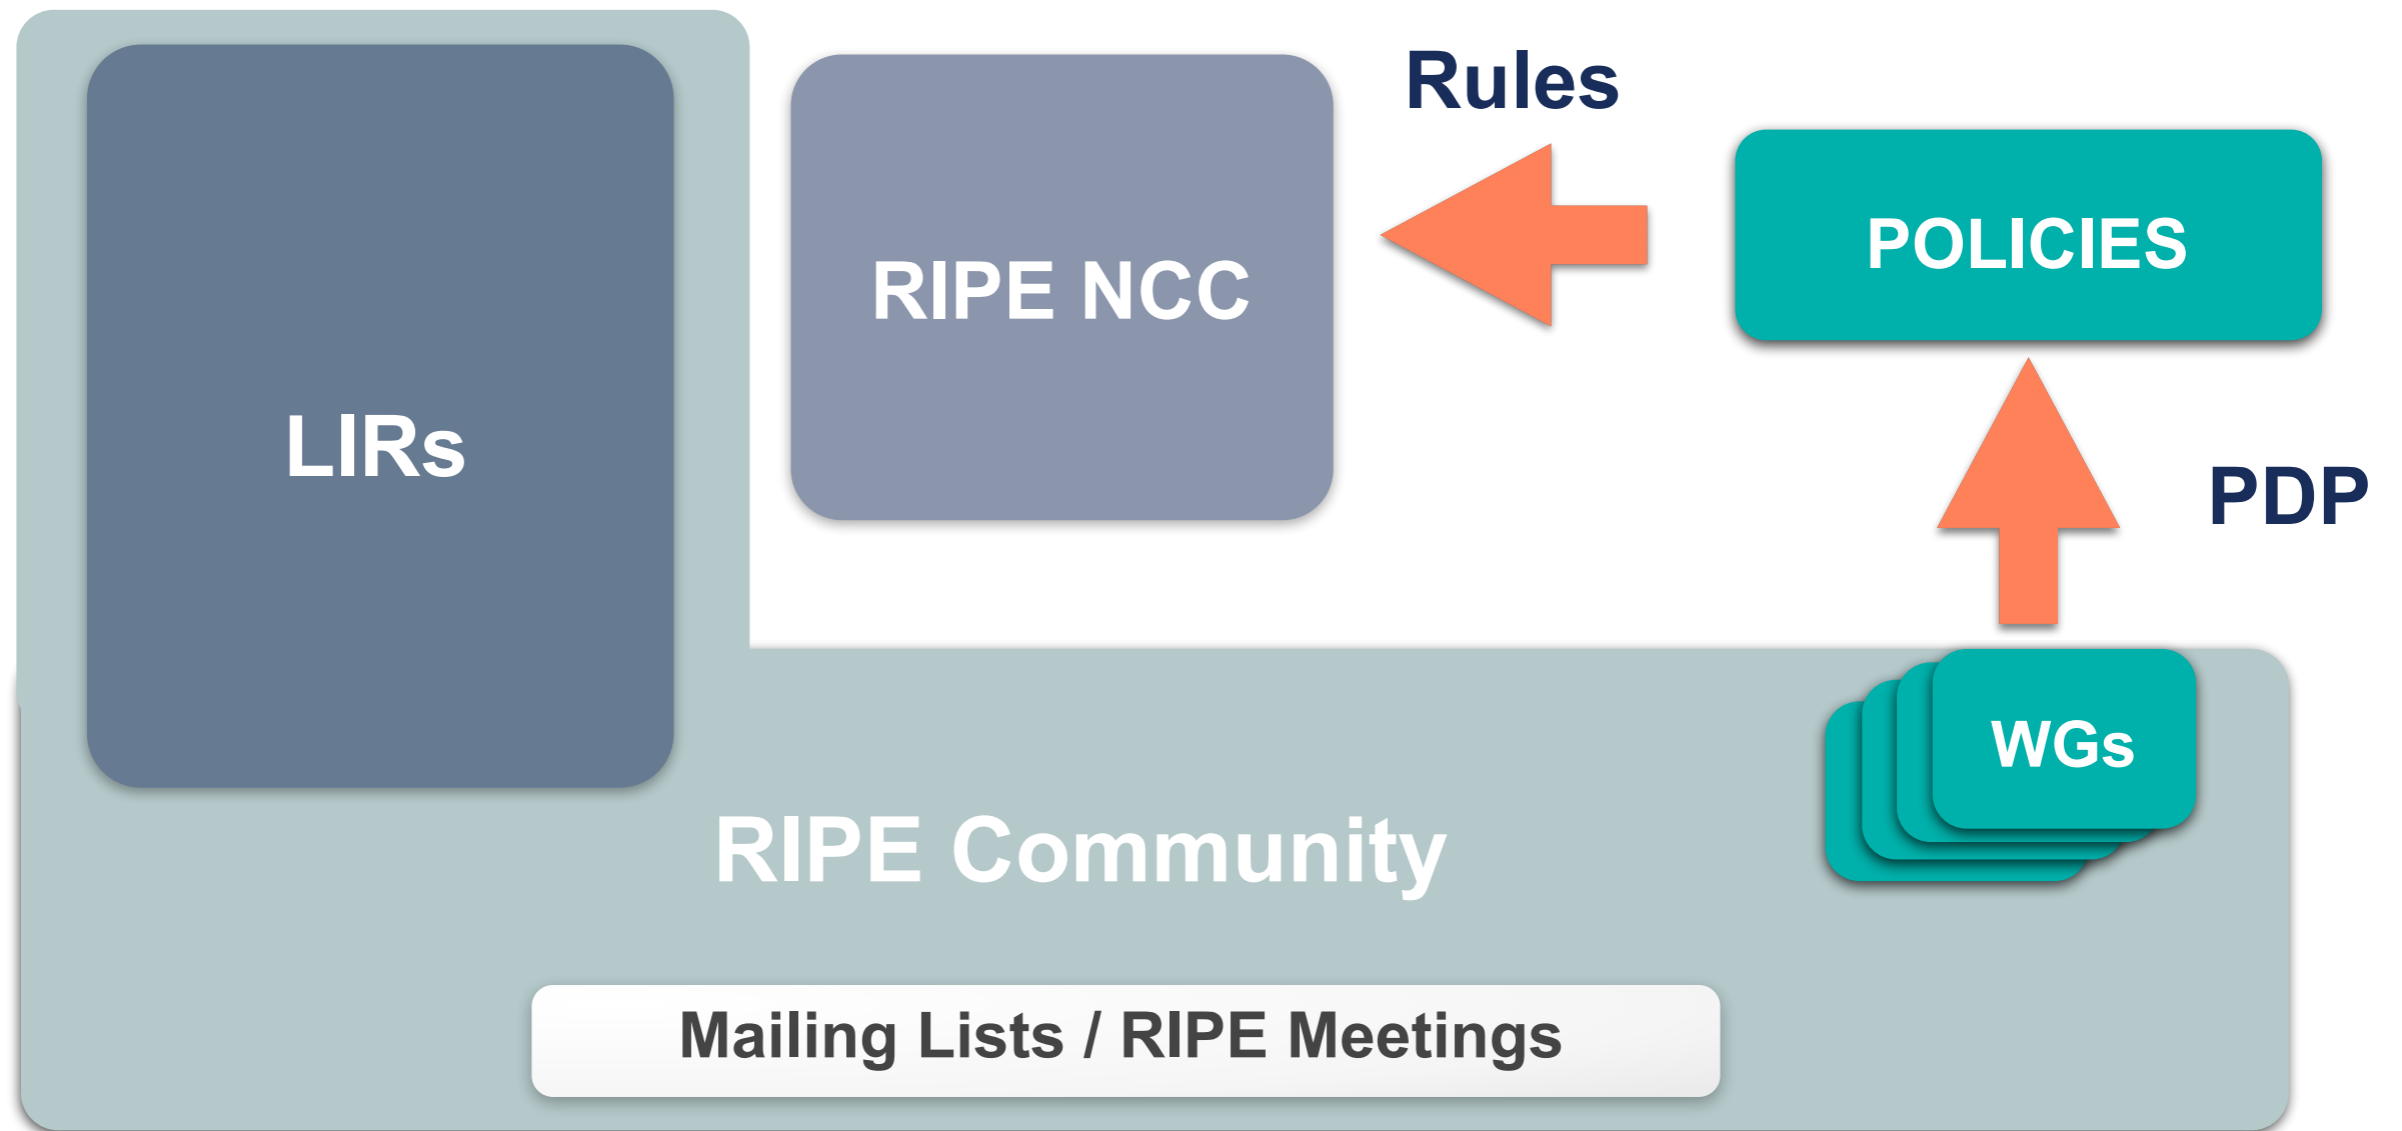

Participating in RIPE Policy Development

RIR Bottom-up Model

Working Groups

- Address Policy
- Routing
- Database
- Anti-abuse
- Cooperation
- DNS
- IPv6
- RIPE NCC Services
- Connect
- Open Source
- Measurement, Analysis and Tools

Join the Discussion
on the RIPE Forum

RIPE Forum: <https://www.ripe.net/participate/mail/forum/>

Policy Development Process

- Open
 - Anyone can participate
 - On mailing lists and at meetings
- Transparent
 - List discussions archived publicly
 - Meetings transcribed
- Developed bottom-up
 - **YOU** make the policies
 - The RIPE NCC implements them