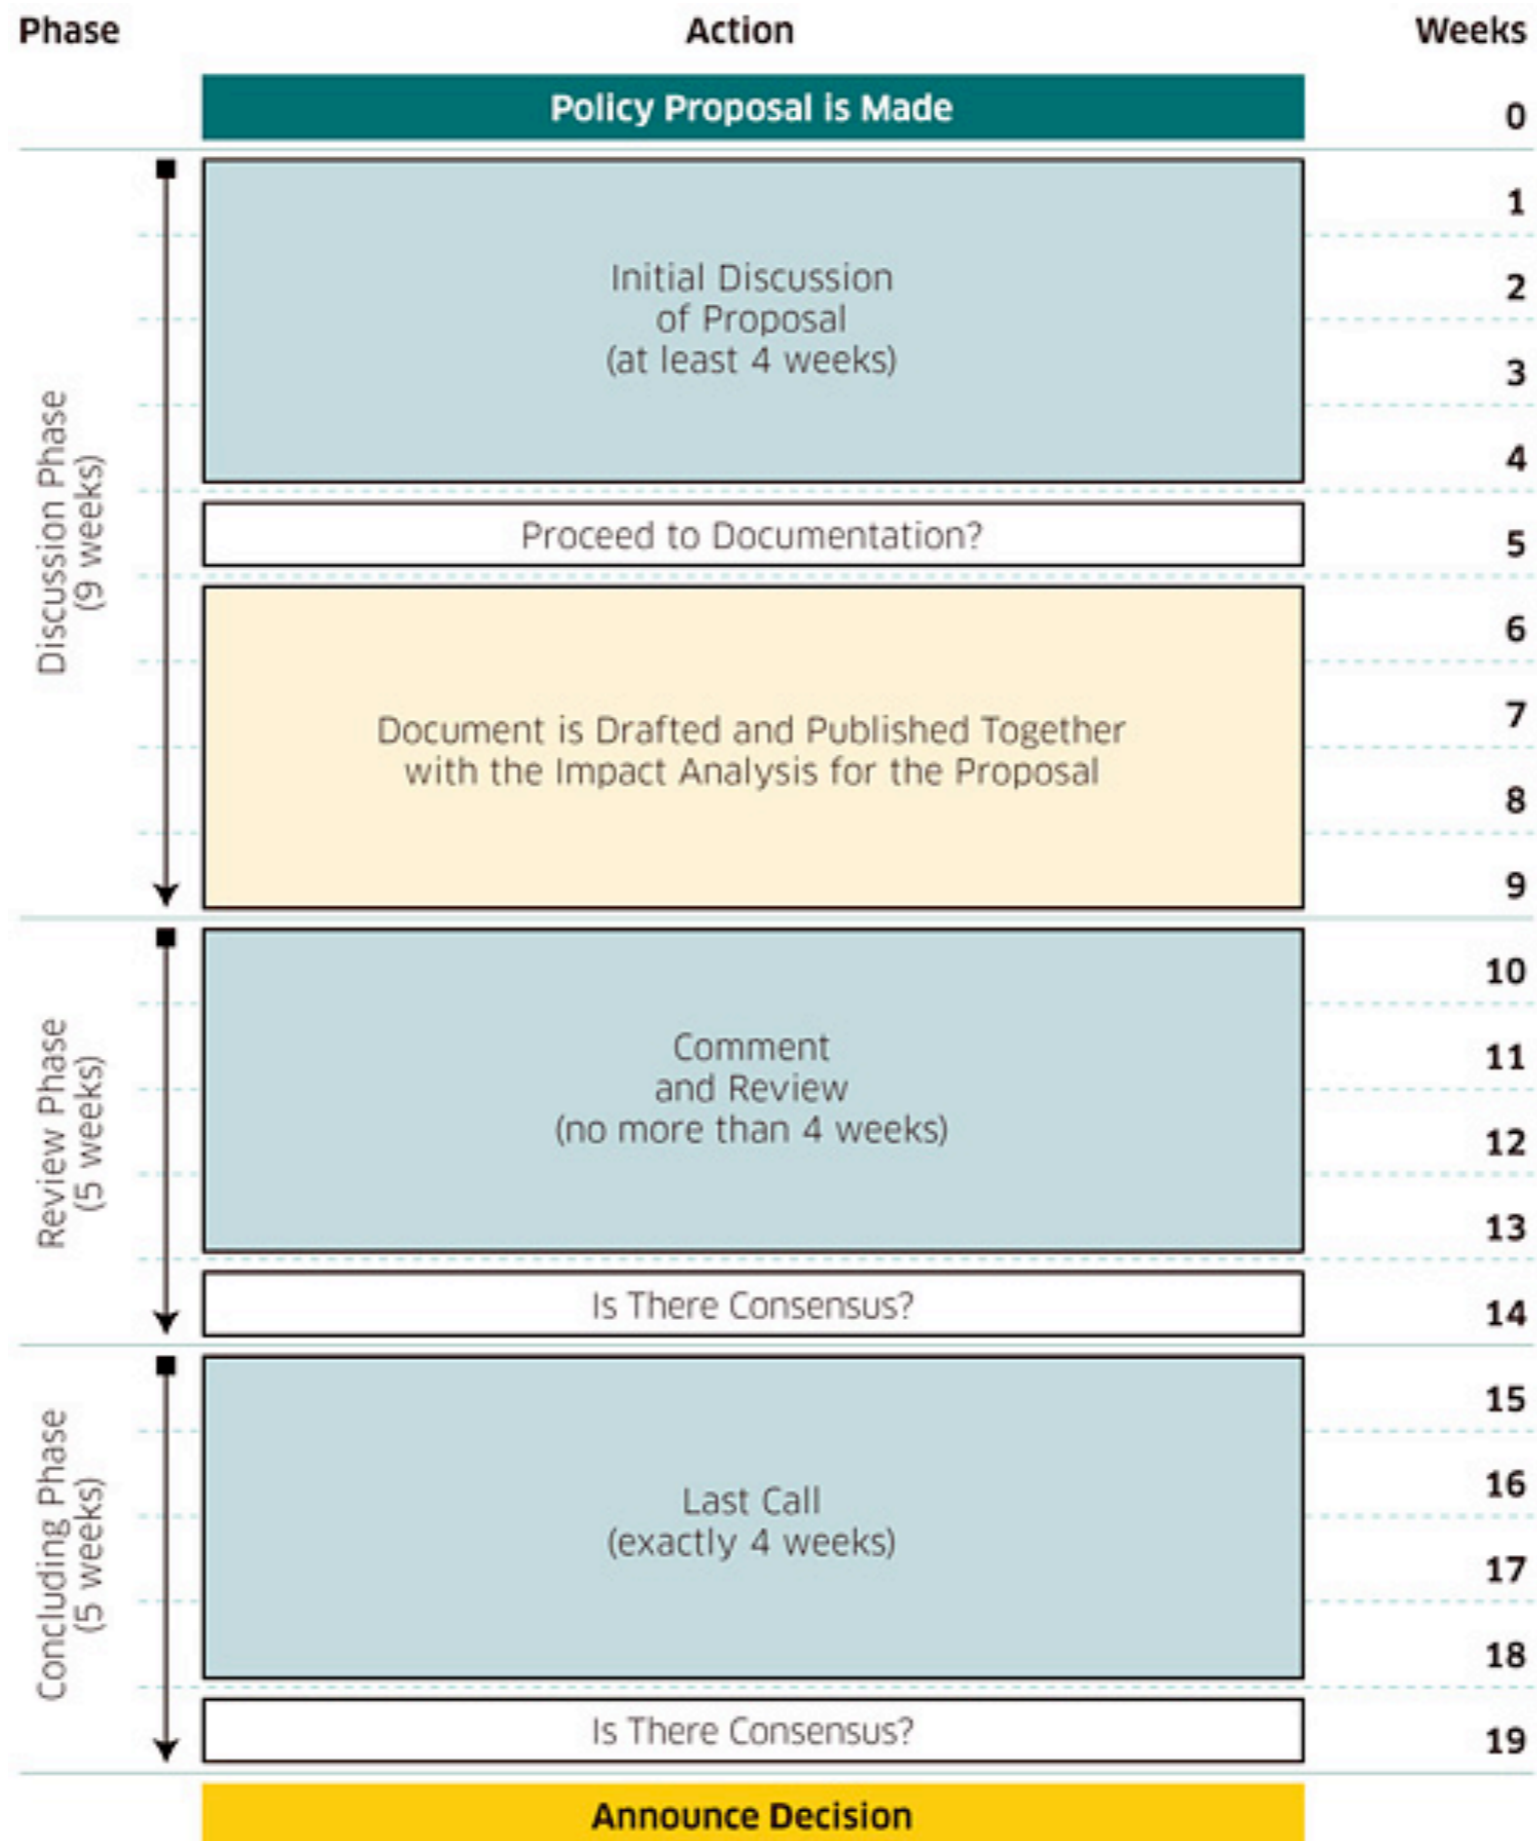

Participating in RIPE Policy Development

RIR Bottom-up Model

Working Groups

- Address Policy
- Routing
- Database
- Anti-abuse
- Cooperation
- DNS
- IPv6
- RIPE NCC Services
- Connect
- Open Source
- Measurement, Analysis and Tools

Join the Discussion
on the RIPE Forum

RIPE Forum: <https://www.ripe.net/participate/mail/forum/>

Policy Development Process

- Open
 - Anyone can participate
 - On mailing lists and at meetings
- Transparent
 - List discussions archived publicly
 - Meetings transcribed
- Developed bottom-up
 - **YOU** make the policies
 - The RIPE NCC implements them

Participating in the PDP

- Sign up for the **Policy Development Process Announcements** mailing list
 - Join in discussions about policy proposals
 - Stay up-to-date with new policies
 - Propose a new policy