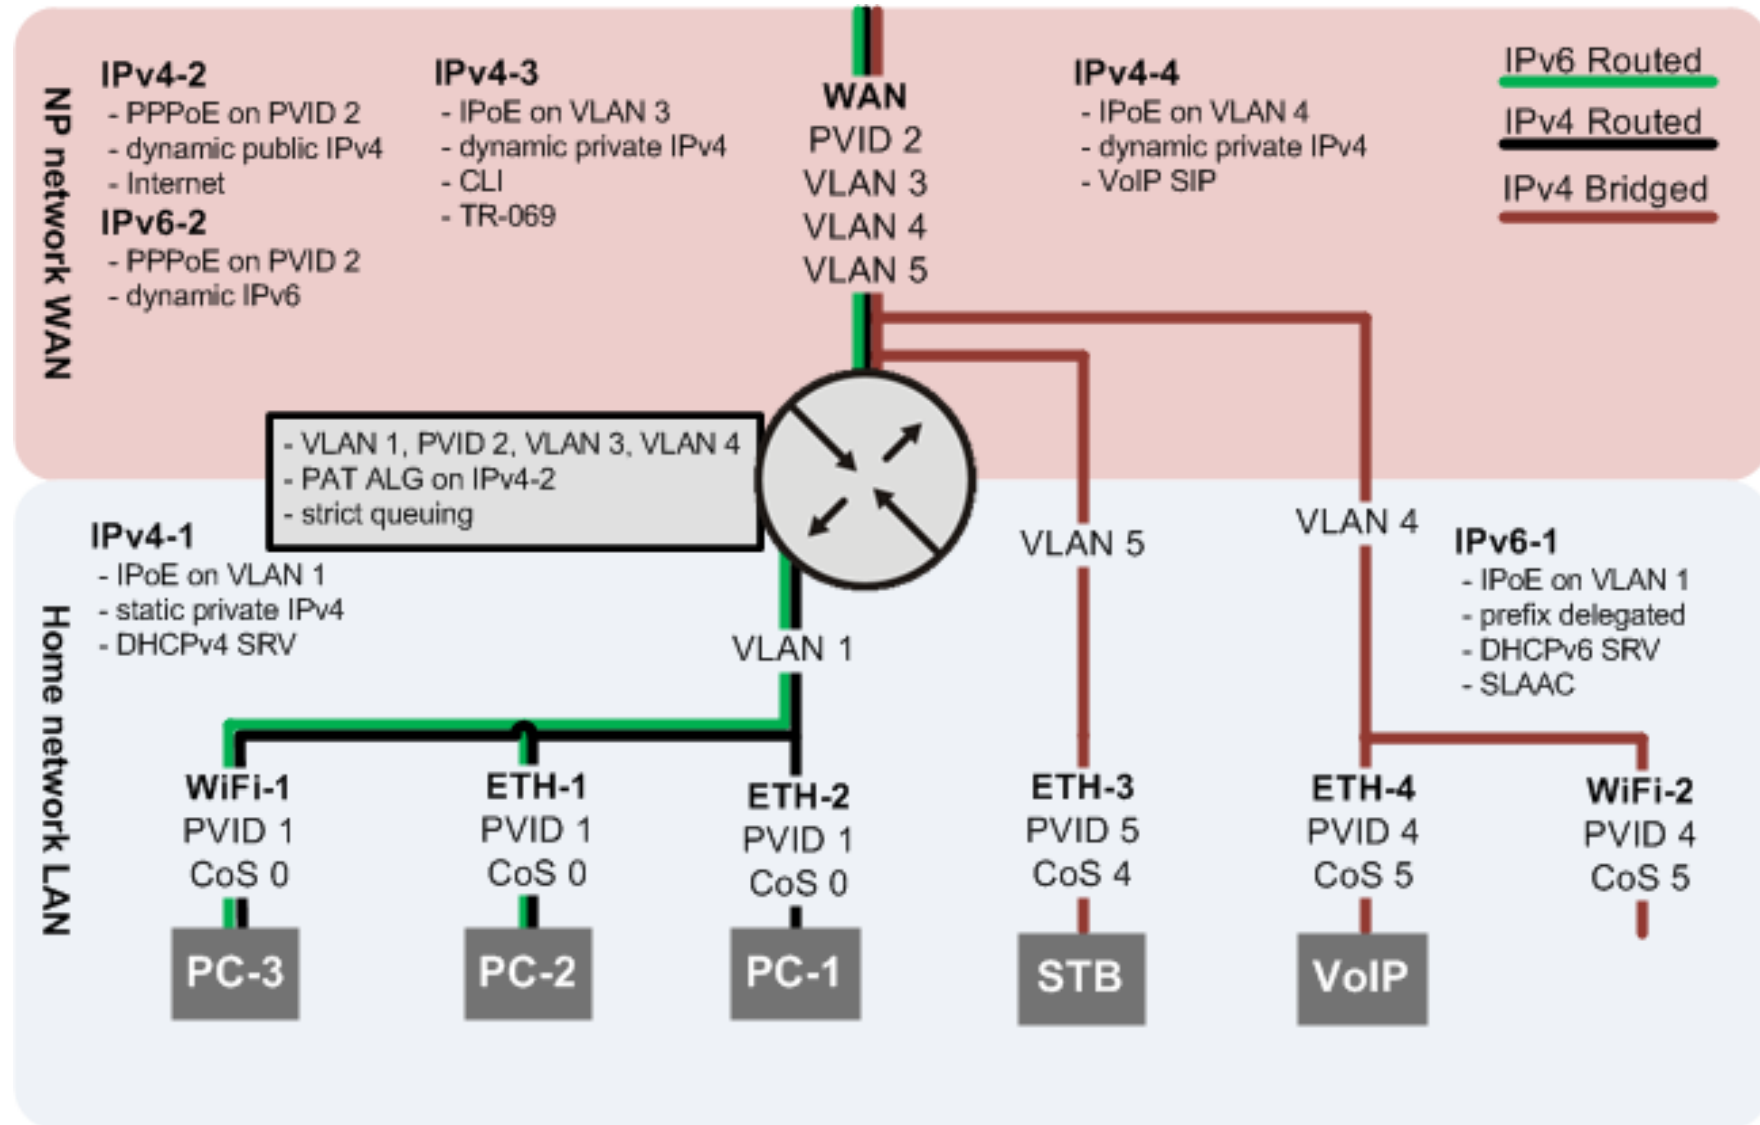

IPv6 capable CPE

arzensek@iskratel.si, Rok Arzenšek, 8.9.2011

ISKRATEL

- ◆ **Multiservice environment**
- ◆ **Service/network provider view**
 - VLAN per user
 - VLAN per service
 - L2 or L3
- ◆ **Home network**

- ◆ IPv4 (SA, DA, proto, SP, DP)
- ◆ VLAN tag manipulation
- ◆ PPPoE/PPP manipulation
- ◆ ToS manipulation

What makes the world go round?

Technology

Money

business model

PR

makes the world go round

- ◆ IP (SA, DA, proto, SP, DP)
- ◆ VLAN tag manipulation
- ◆ PPPoE/PPP manipulation
- ◆ ToS manipulation
- ◆ ...