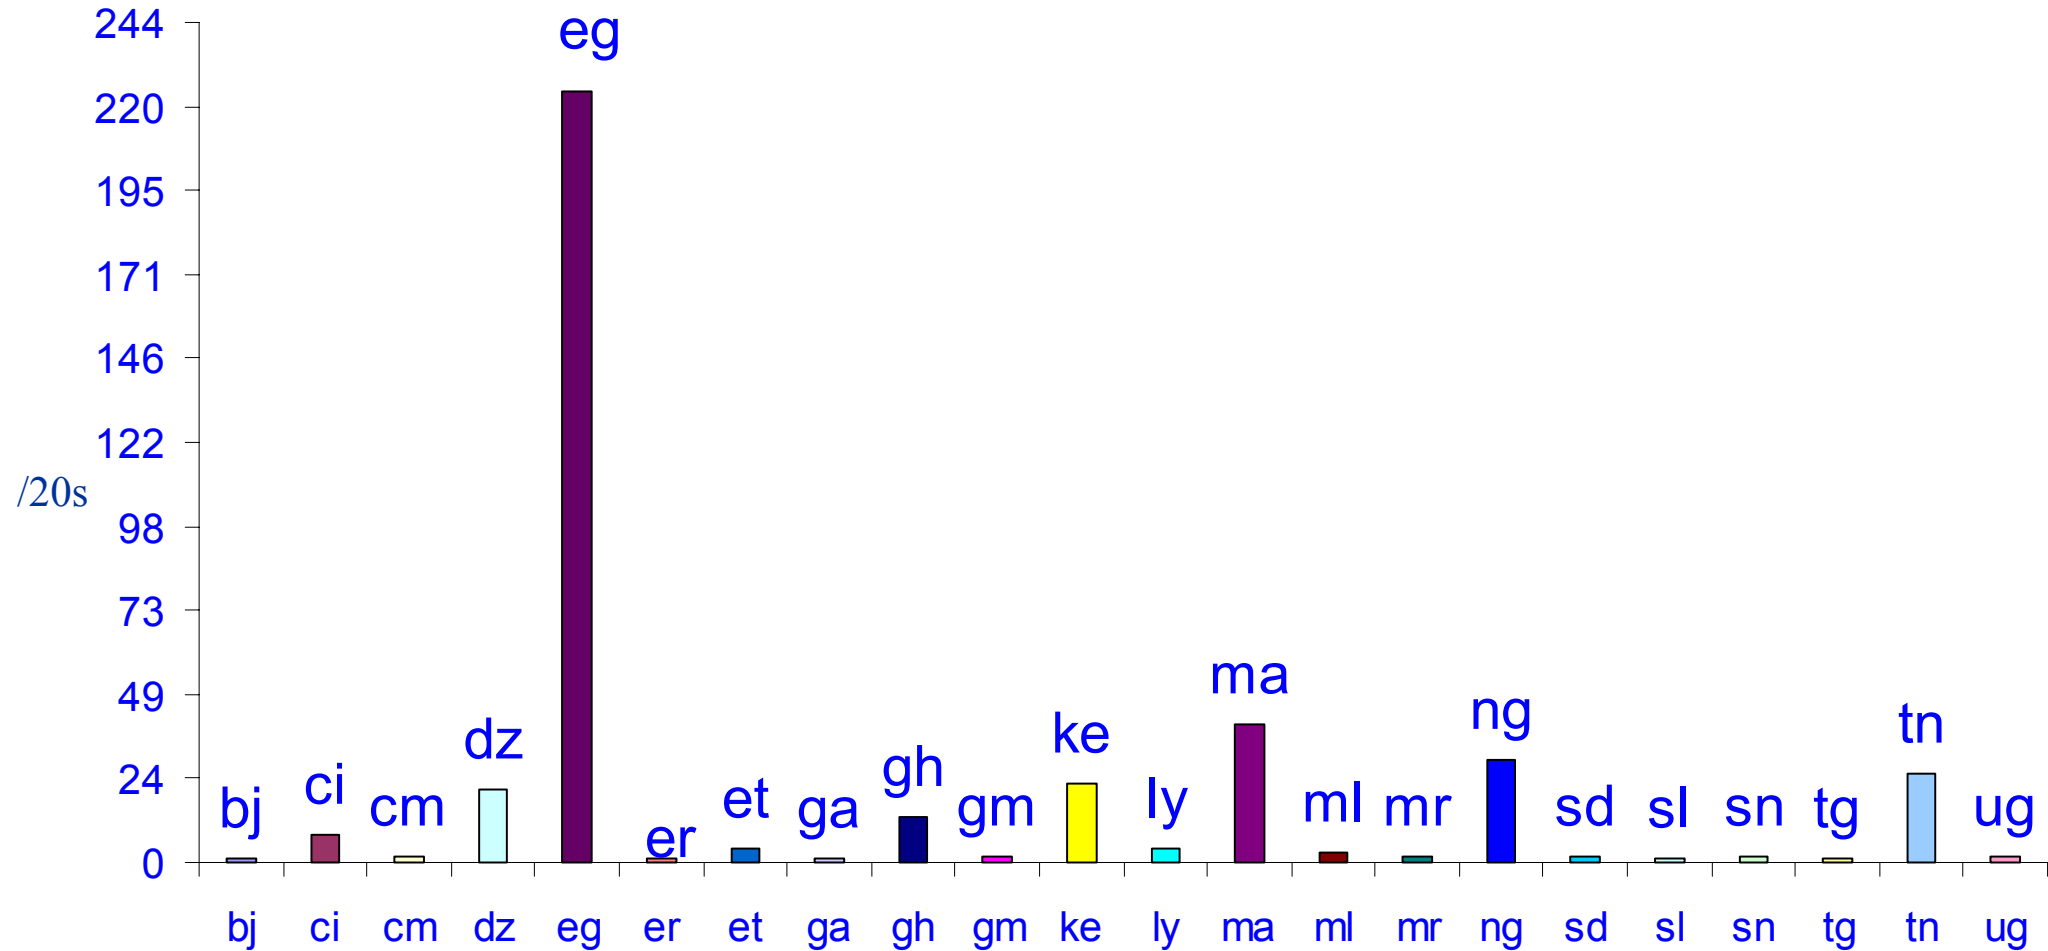

- Requests Wizards
- Save & resume functions
- Graphical representation of allocations
- key-cert** object editor
- Customised user preferences

Now for the numbers...

Active Members

Membership Growth

Active Members: 63 Africa (2004)

LIR Tickets

Ticket Categories

RIPE NCC, (2003)

Ticket Categories

Africa, (2003)

IPv4 Space Allocated RIPE NCC

Top 10 IPv4 Distribution

RIPE NCC Service Region

IPv4 Distribution Africa

Total AS Numbers Assigned RIPE NCC

AS Numbers Assigned Africa

IPv6 Address space

	2004	All time
/23 Blocks from IANA	18	23
No. of Members with an IPv6 Allocation	97	381
/48 IPv6 assignments to IXPs	4	45