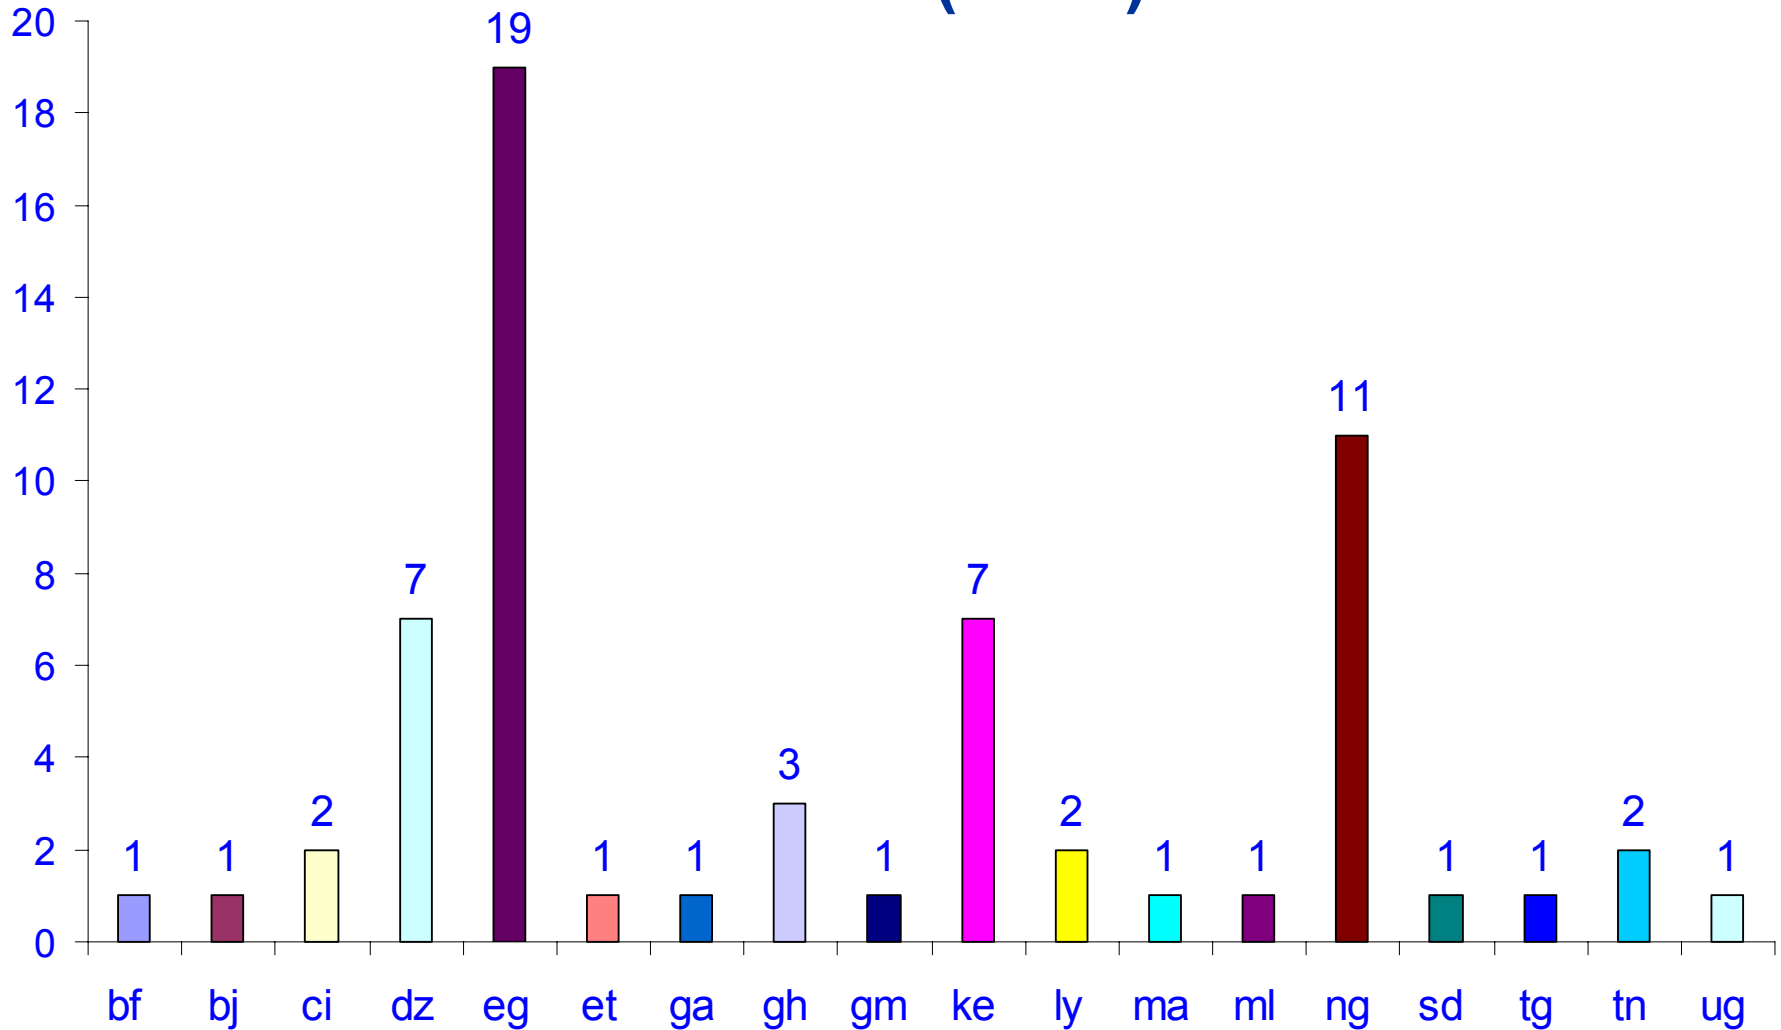

- Requests Wizards
- Save & resume functions
- Graphical representation of allocations
- key-cert** object editor
- Customised user preferences

Now for the numbers...

Active Members

Membership Growth

Active Members: 63 Africa (2004)

LIR Tickets

Ticket Categories

RIPE NCC, (2003)

Ticket Categories

Africa, (2003)

IPv4 Space Allocated RIPE NCC

Top 10 IPv4 Distribution

RIPE NCC Service Region