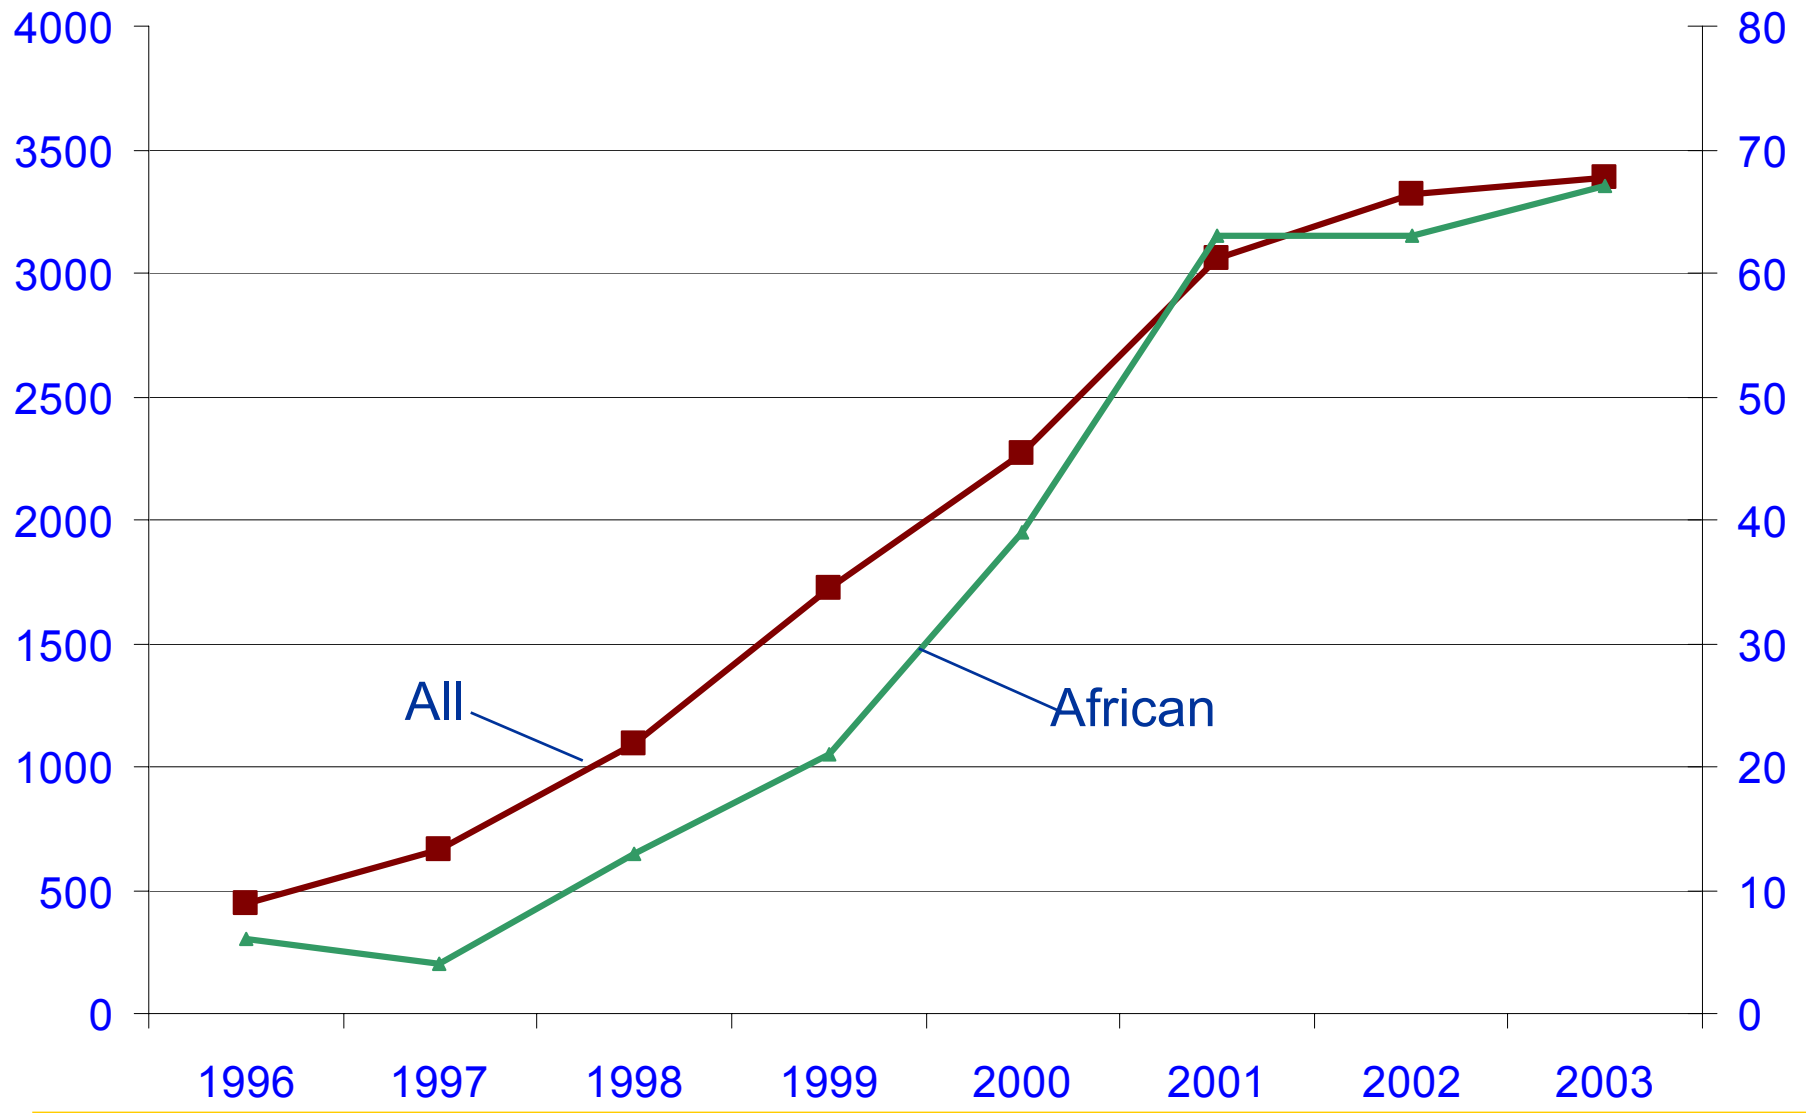

- Requests Wizards
- Save & resume functions
- Graphical representation of allocations
- key-cert** object editor
- Customised user preferences

Now for the numbers...

Active Members

Membership Growth

Active Members: 63 Africa (2004)

LIR Tickets

Ticket Categories

RIPE NCC, (2003)

Ticket Categories

Africa, (2003)

IPv4 Space Allocated RIPE NCC

Top 10 IPv4 Distribution

RIPE NCC Service Region