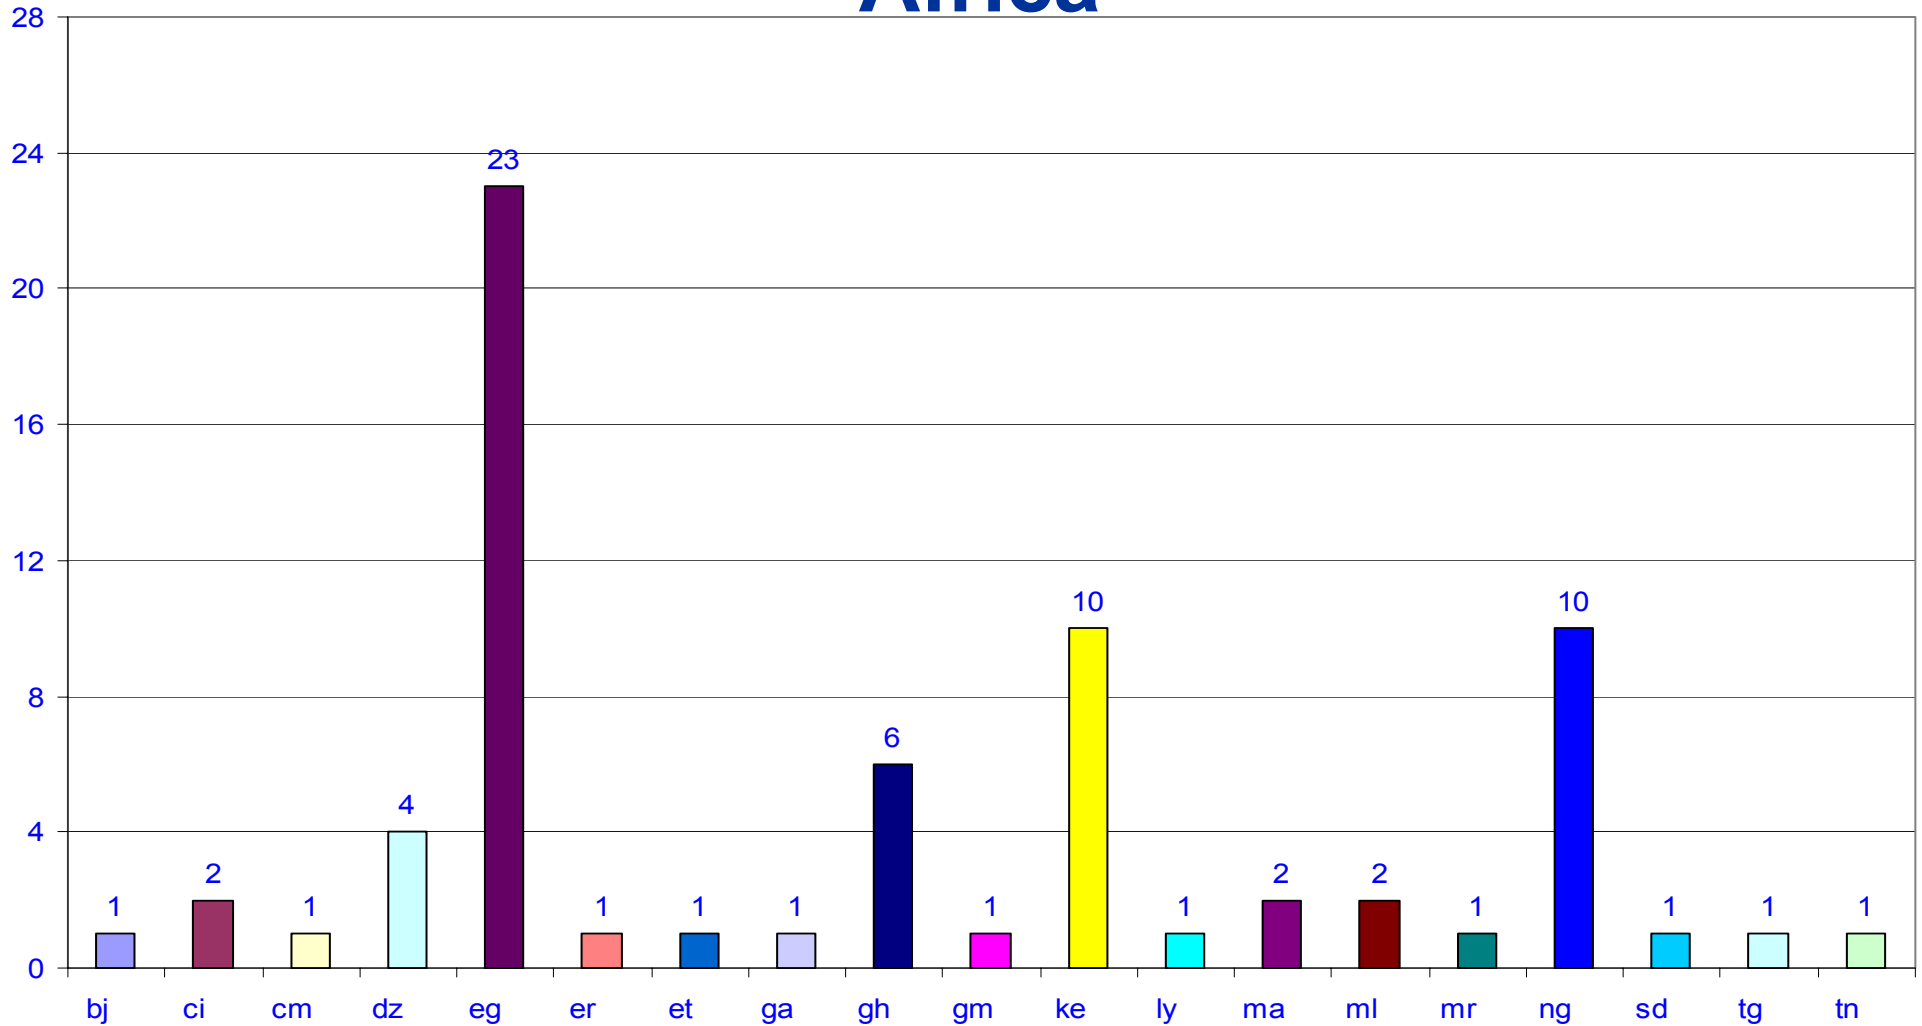

LIR Tickets

Ticket Categories

RIPE NCC, (2003)

Ticket Categories

Africa, (2003)

IPv4 Space Allocated RIPE NCC

Top 10 IPv4 Distribution

RIPE NCC Service Region

IPv4 Distribution Africa

Total AS Numbers Assigned RIPE NCC

AS Numbers Assigned Africa

IPv6 Address space

	2004	All time
/23 Blocks from IANA	18	23
No. of Members with an IPv6 Allocation	97	381
/48 IPv6 assignments to IXPs	4	45

Summary

Comparable growth and delegation trends in the African region. Excepting IPv6.

News:

<https://lirportal.ripe.net/lirportal/news.html>

Upcoming events:

<https://lirportal.ripe.net/lirportal/events.html>