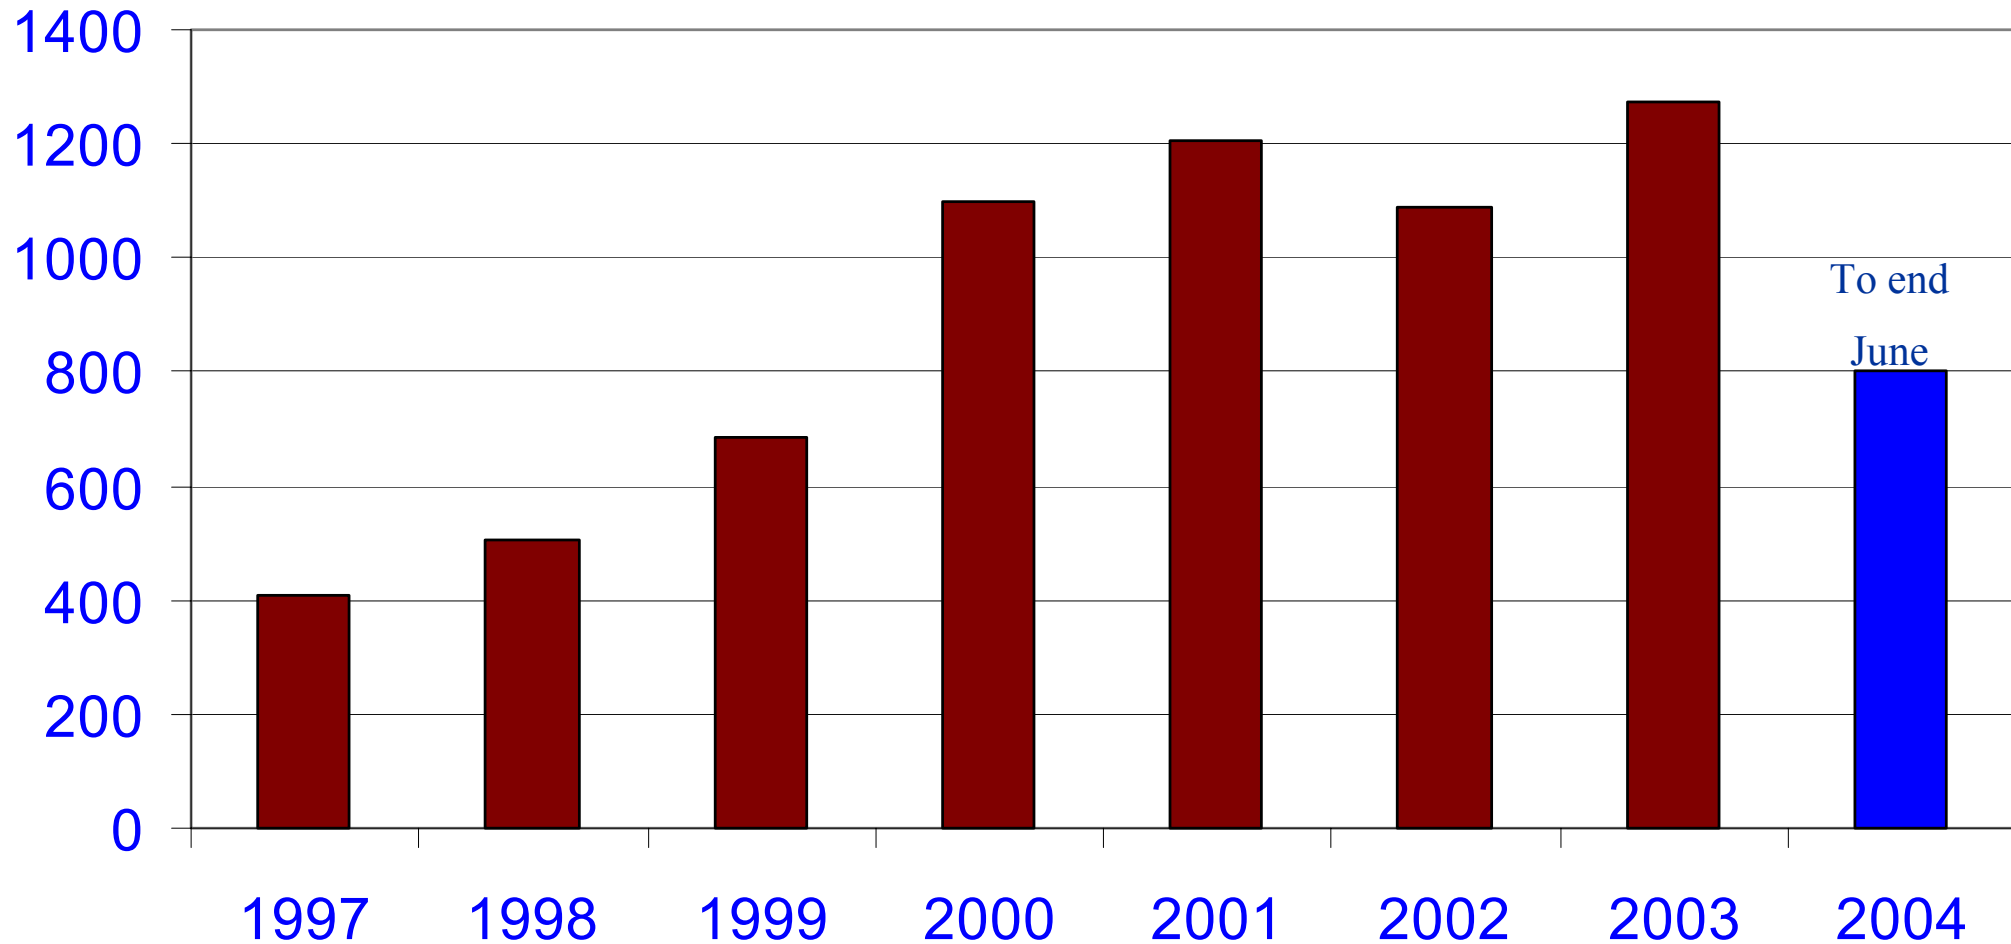

Total AS Numbers Assigned RIPE NCC