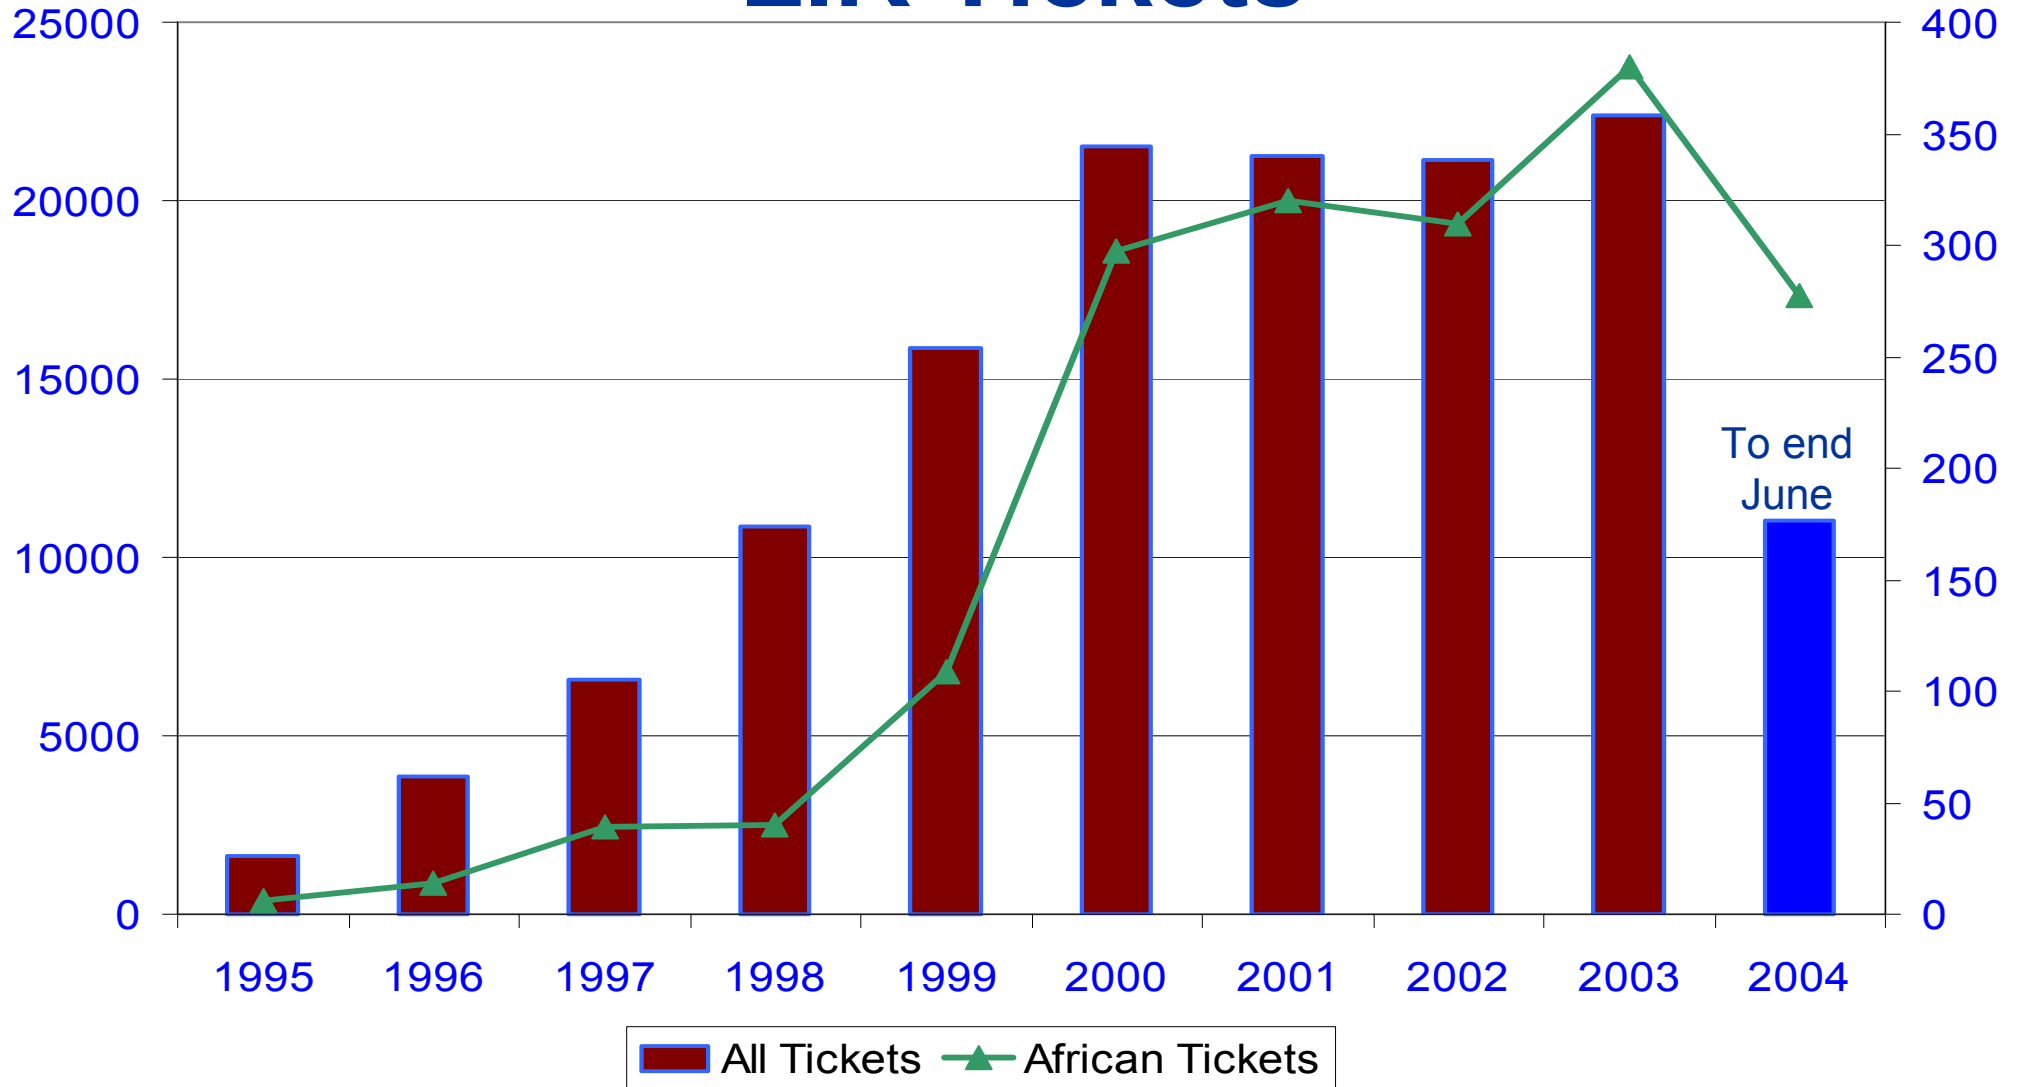

- Requests Wizards
- Save & resume functions
- Graphical representation of allocations
- key-cert** object editor
- Customised user preferences

Now for the numbers...

Active Members

Membership Growth

Active Members: 63 Africa (2004)

LIR Tickets

Ticket Categories

RIPE NCC, (2003)

Ticket Categories

Africa, (2003)

IPv4 Space Allocated RIPE NCC

Top 10 IPv4 Distribution

RIPE NCC Service Region