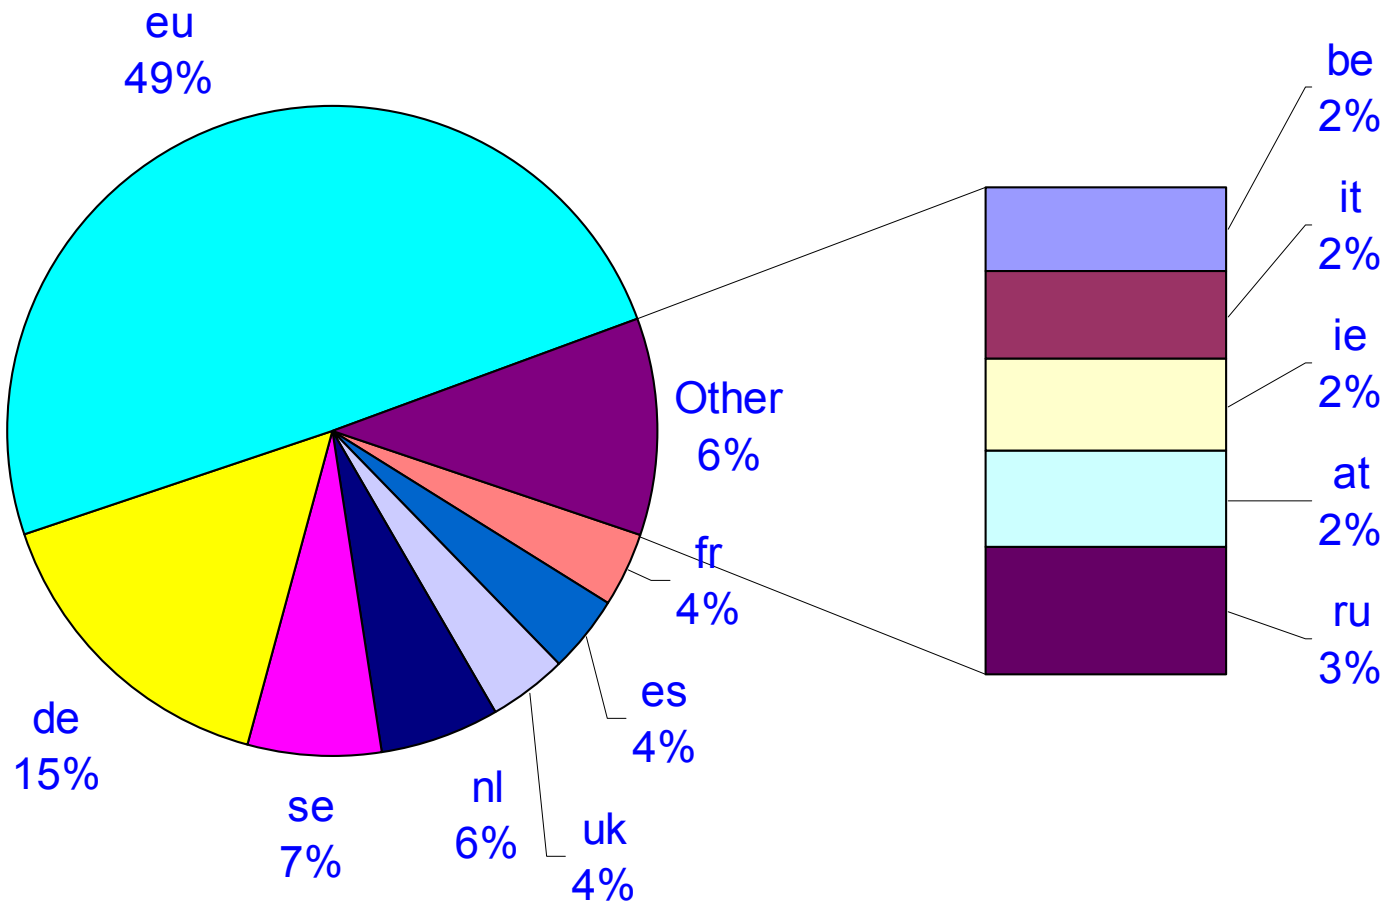

- Requests Wizards
- Save & resume functions
- Graphical representation of allocations
- key-cert** object editor
- Customised user preferences

Now for the numbers...

Active Members

Membership Growth

Active Members: 63 Africa (2004)

LIR Tickets

Ticket Categories

RIPE NCC, (2003)

Ticket Categories

Africa, (2003)

IPv4 Space Allocated RIPE NCC

Top 10 IPv4 Distribution

RIPE NCC Service Region

IPv4 Distribution Africa

Total AS Numbers Assigned RIPE NCC

AS Numbers Assigned Africa

IPv6 Address space

	2004	All time
/23 Blocks from IANA	18	23
No. of Members with an IPv6 Allocation	97	381
/48 IPv6 assignments to IXPs	4	45