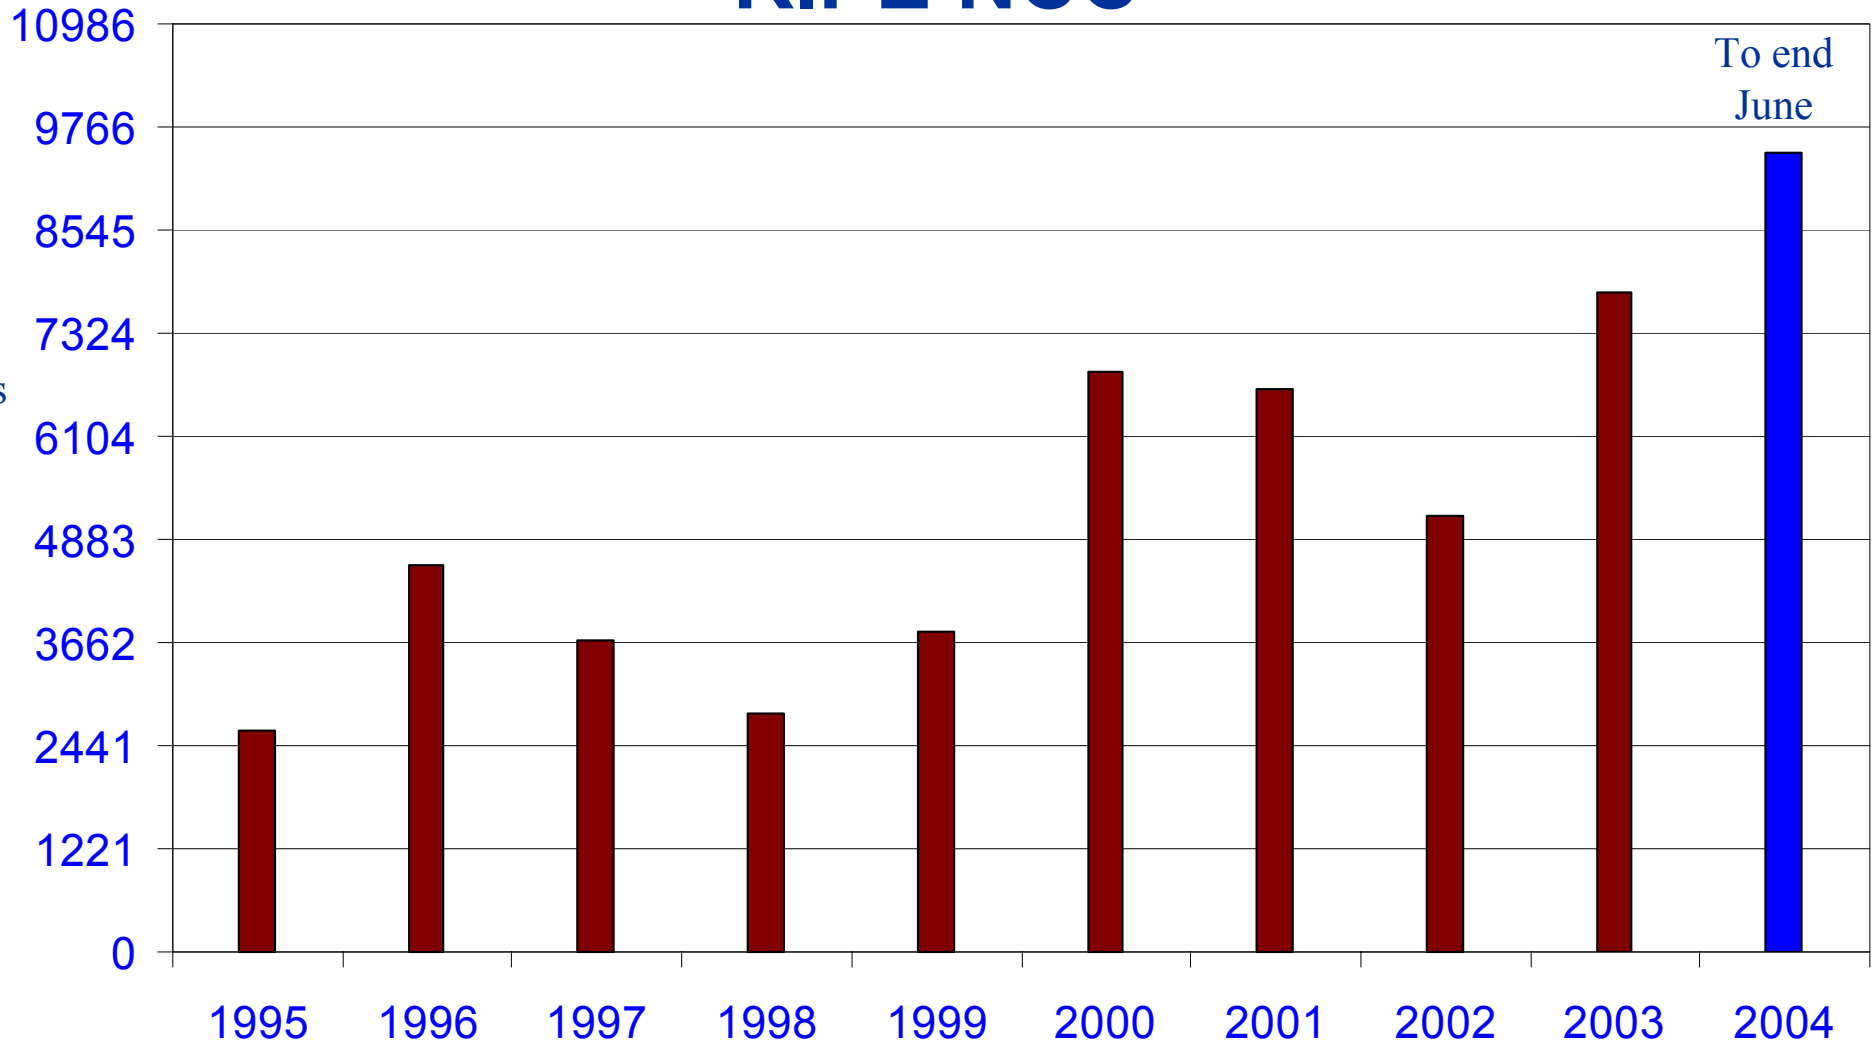

LIR Tickets

Ticket Categories

RIPE NCC, (2003)

Ticket Categories

Africa, (2003)

IPv4 Space Allocated RIPE NCC

Top 10 IPv4 Distribution

RIPE NCC Service Region

IPv4 Distribution Africa

Total AS Numbers Assigned RIPE NCC

AS Numbers Assigned Africa

IPv6 Address space

	2004	All time
/23 Blocks from IANA	18	23
No. of Members with an IPv6 Allocation	97	381
/48 IPv6 assignments to IXPs	4	45