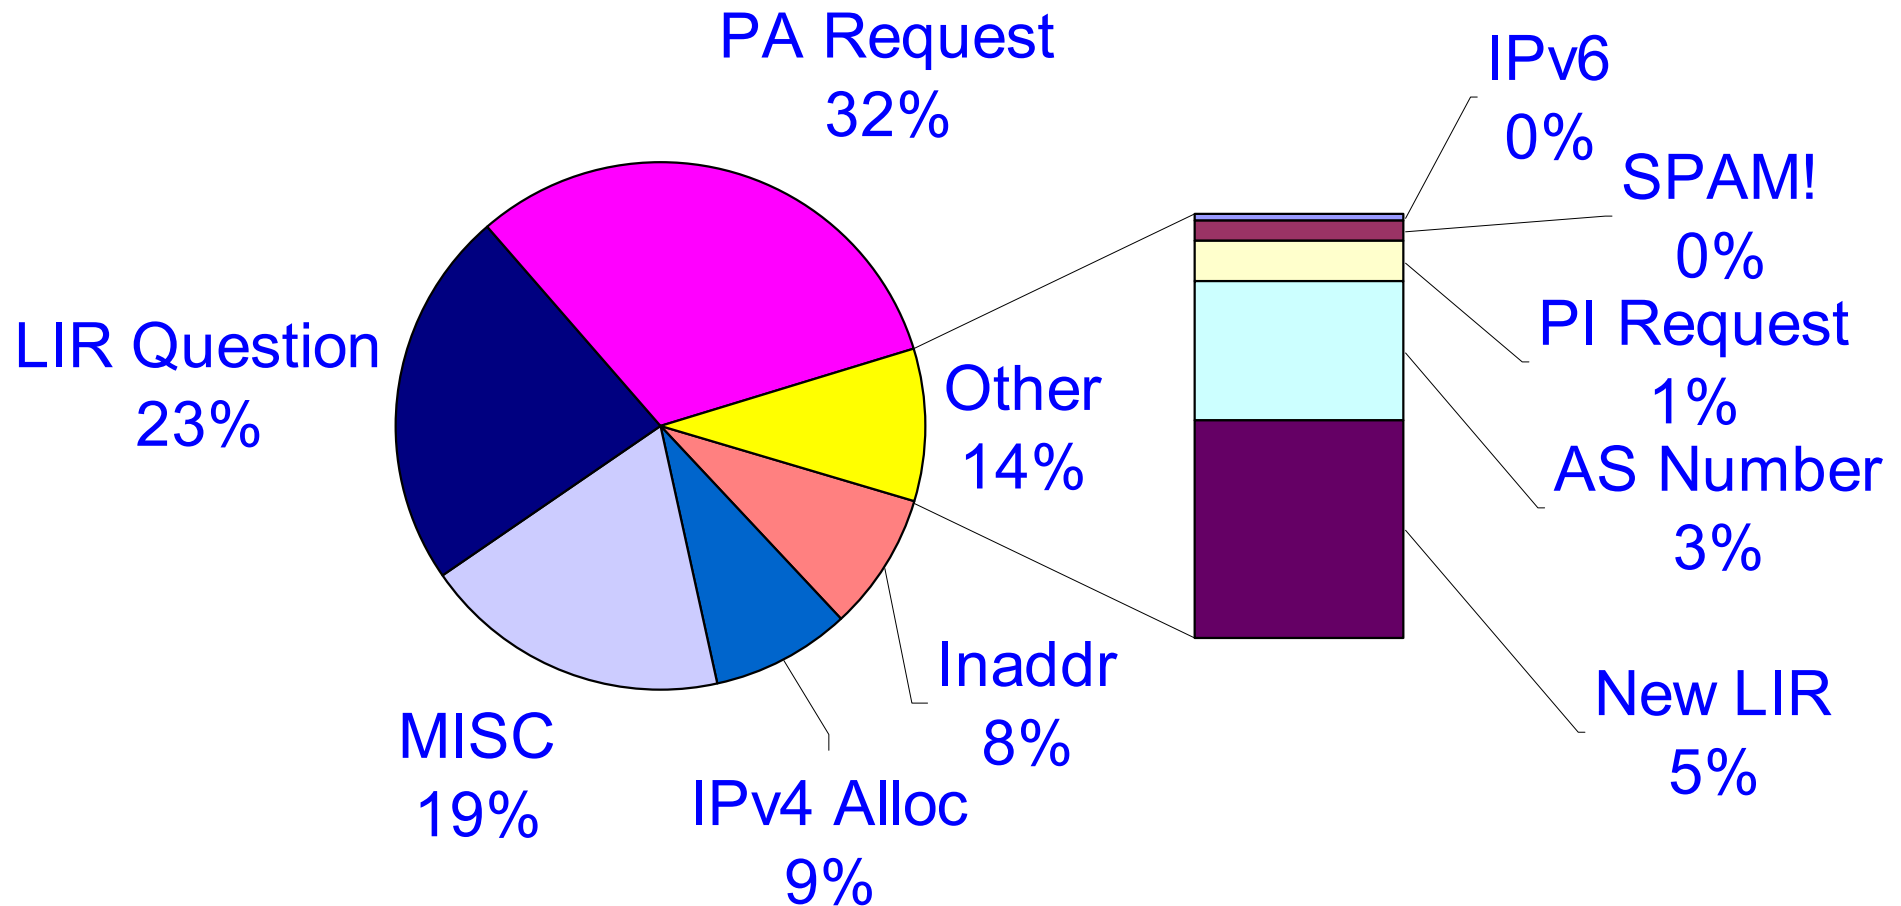

- Requests Wizards
- Save & resume functions
- Graphical representation of allocations
- key-cert** object editor
- Customised user preferences

Now for the numbers...

Active Members

Membership Growth

Active Members: 63 Africa (2004)

LIR Tickets

Ticket Categories

RIPE NCC, (2003)

Ticket Categories

Africa, (2003)

IPv4 Space Allocated RIPE NCC

Top 10 IPv4 Distribution

RIPE NCC Service Region

IPv4 Distribution Africa

Total AS Numbers Assigned RIPE NCC

AS Numbers Assigned Africa

IPv6 Address space

	2004	All time
/23 Blocks from IANA	18	23
No. of Members with an IPv6 Allocation	97	381
/48 IPv6 assignments to IXPs	4	45

Summary

Comparable growth and delegation trends in the African region. Excepting IPv6.

News:

<https://lirportal.ripe.net/lirportal/news.html>

Upcoming events:

<https://lirportal.ripe.net/lirportal/events.html>