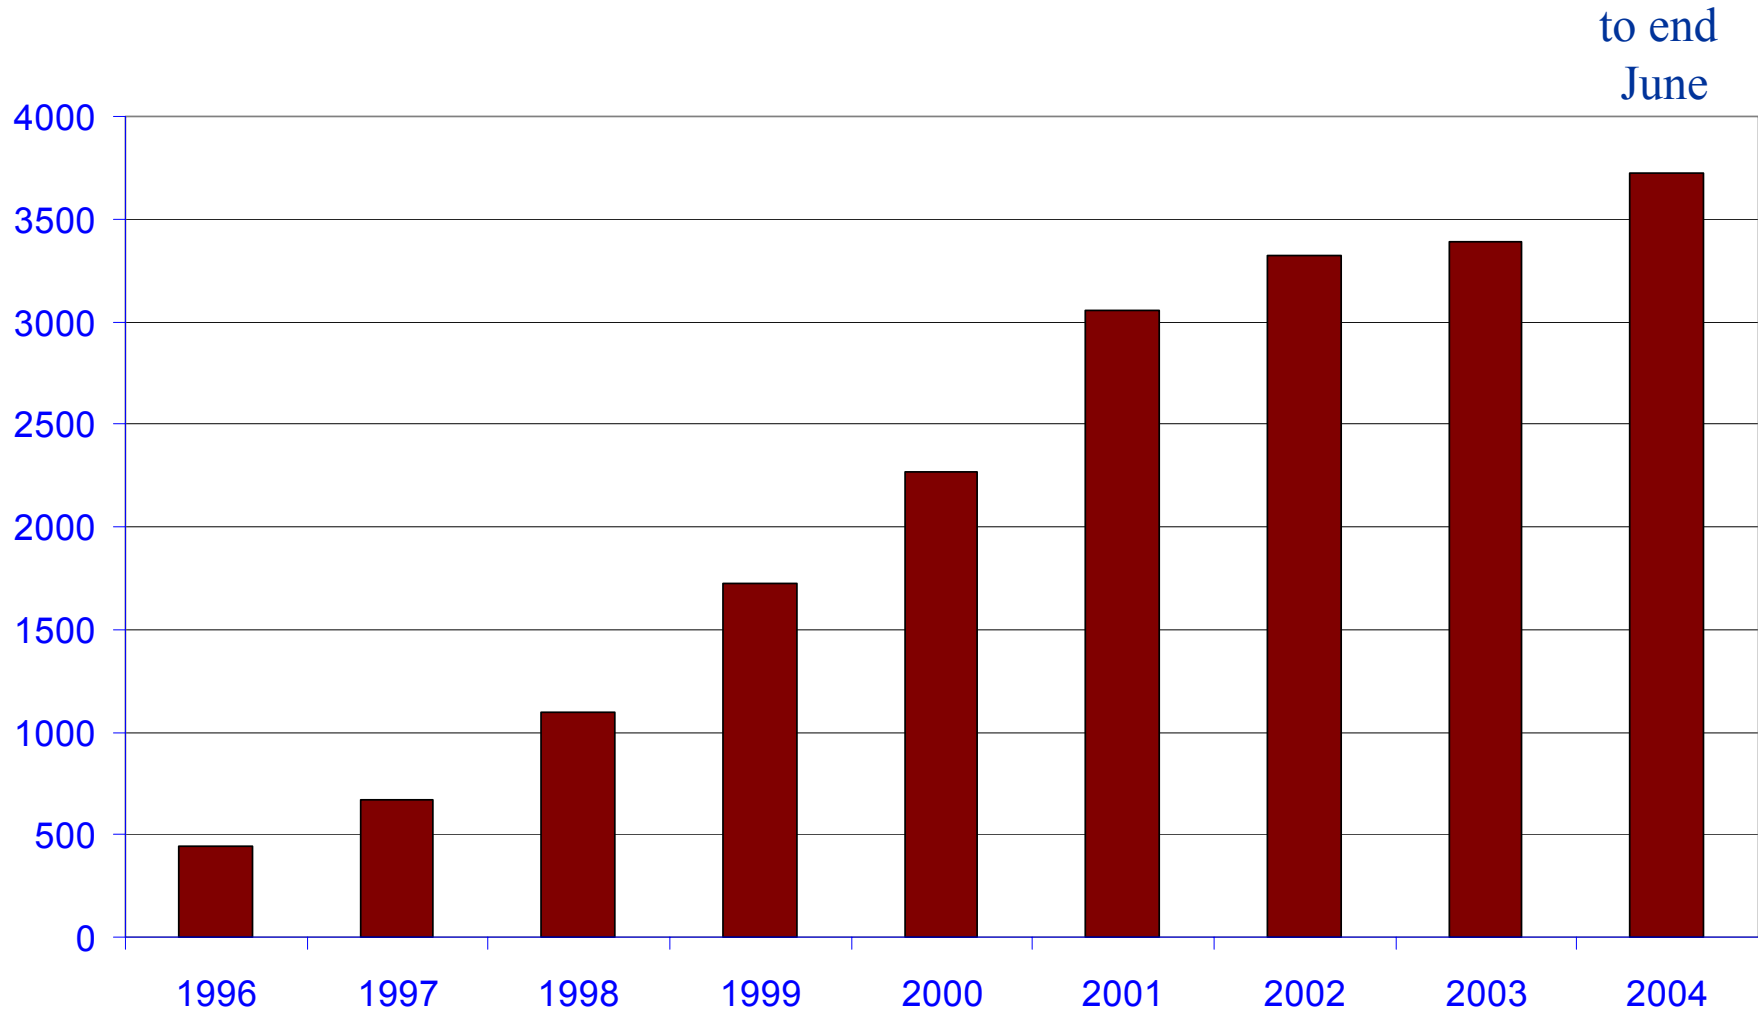

- Requests Wizards
- Save & resume functions
- Graphical representation of allocations
- key-cert** object editor
- Customised user preferences

Now for the numbers...

Active Members

Membership Growth

Active Members: 63 Africa (2004)