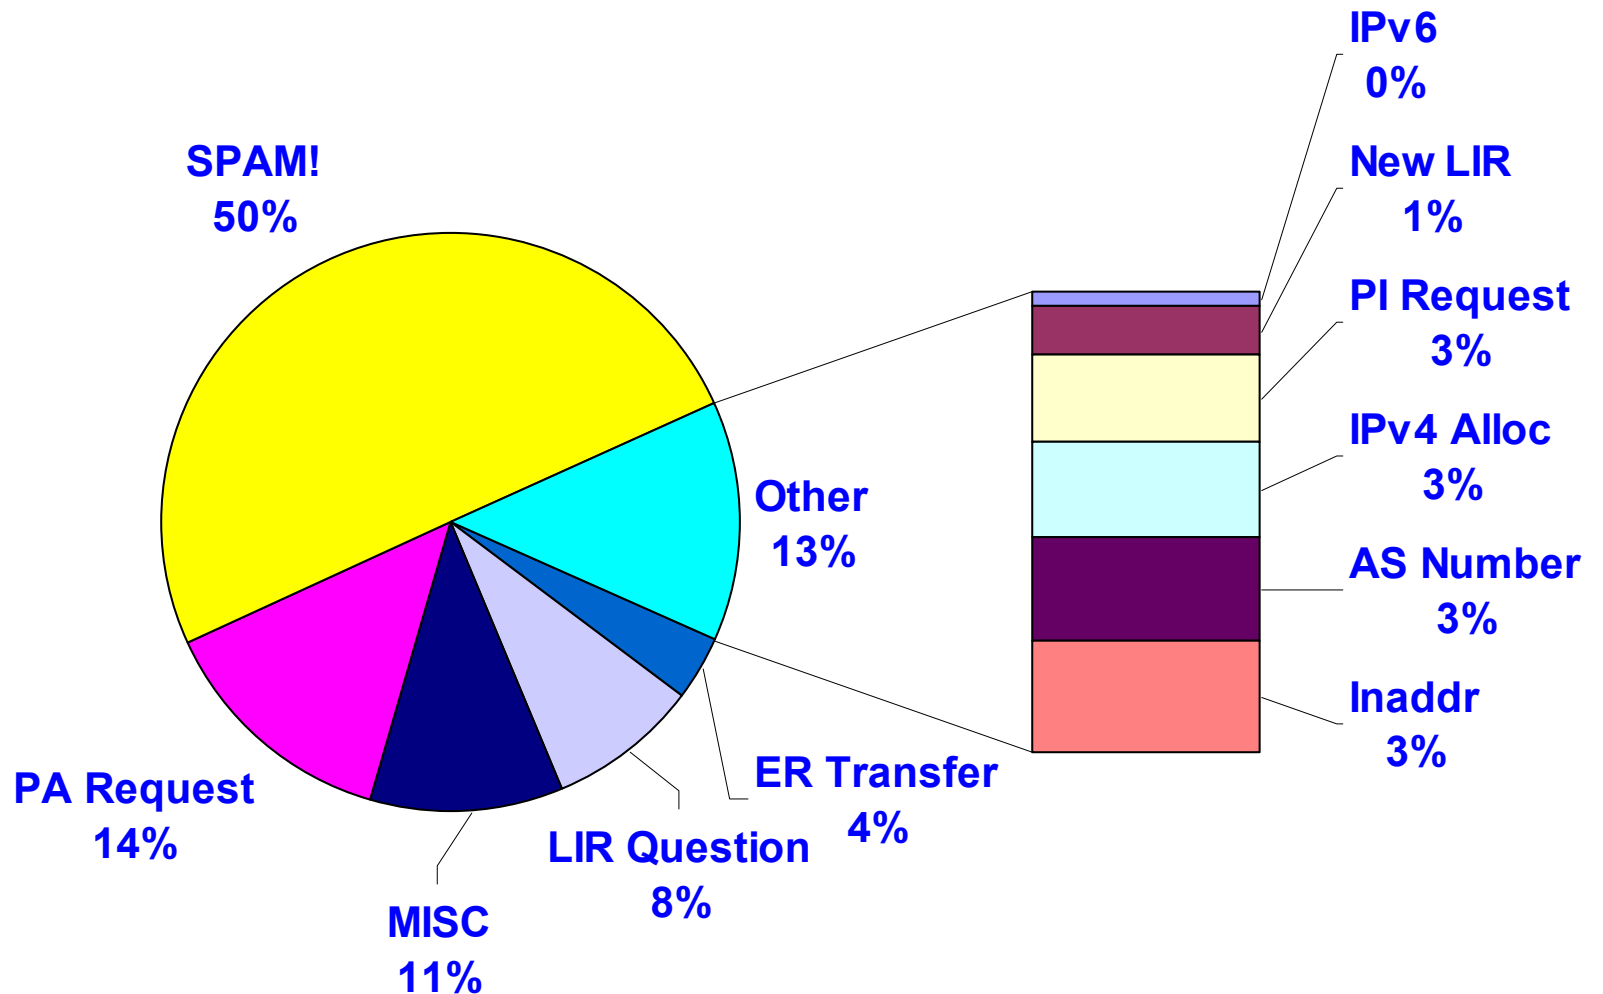

- Resources
- Ticket status
- Billing status

Edit

- Contact information
- Db objects

Resource Requests

- Regular forms
- Request wizards

Management tools

- IP count
- RIS Queries

LIR Portal Developments

- Requests Wizards
- Save & resume functions
- Graphical representation of allocations
- key-cert** object editor
- Customised user preferences

Now for the numbers...

Active Members

Membership Growth

Active Members: 63 Africa (2004)

LIR Tickets

Ticket Categories

RIPE NCC, (2003)

Ticket Categories

Africa, (2003)

IPv4 Space Allocated RIPE NCC

Top 10 IPv4 Distribution

RIPE NCC Service Region