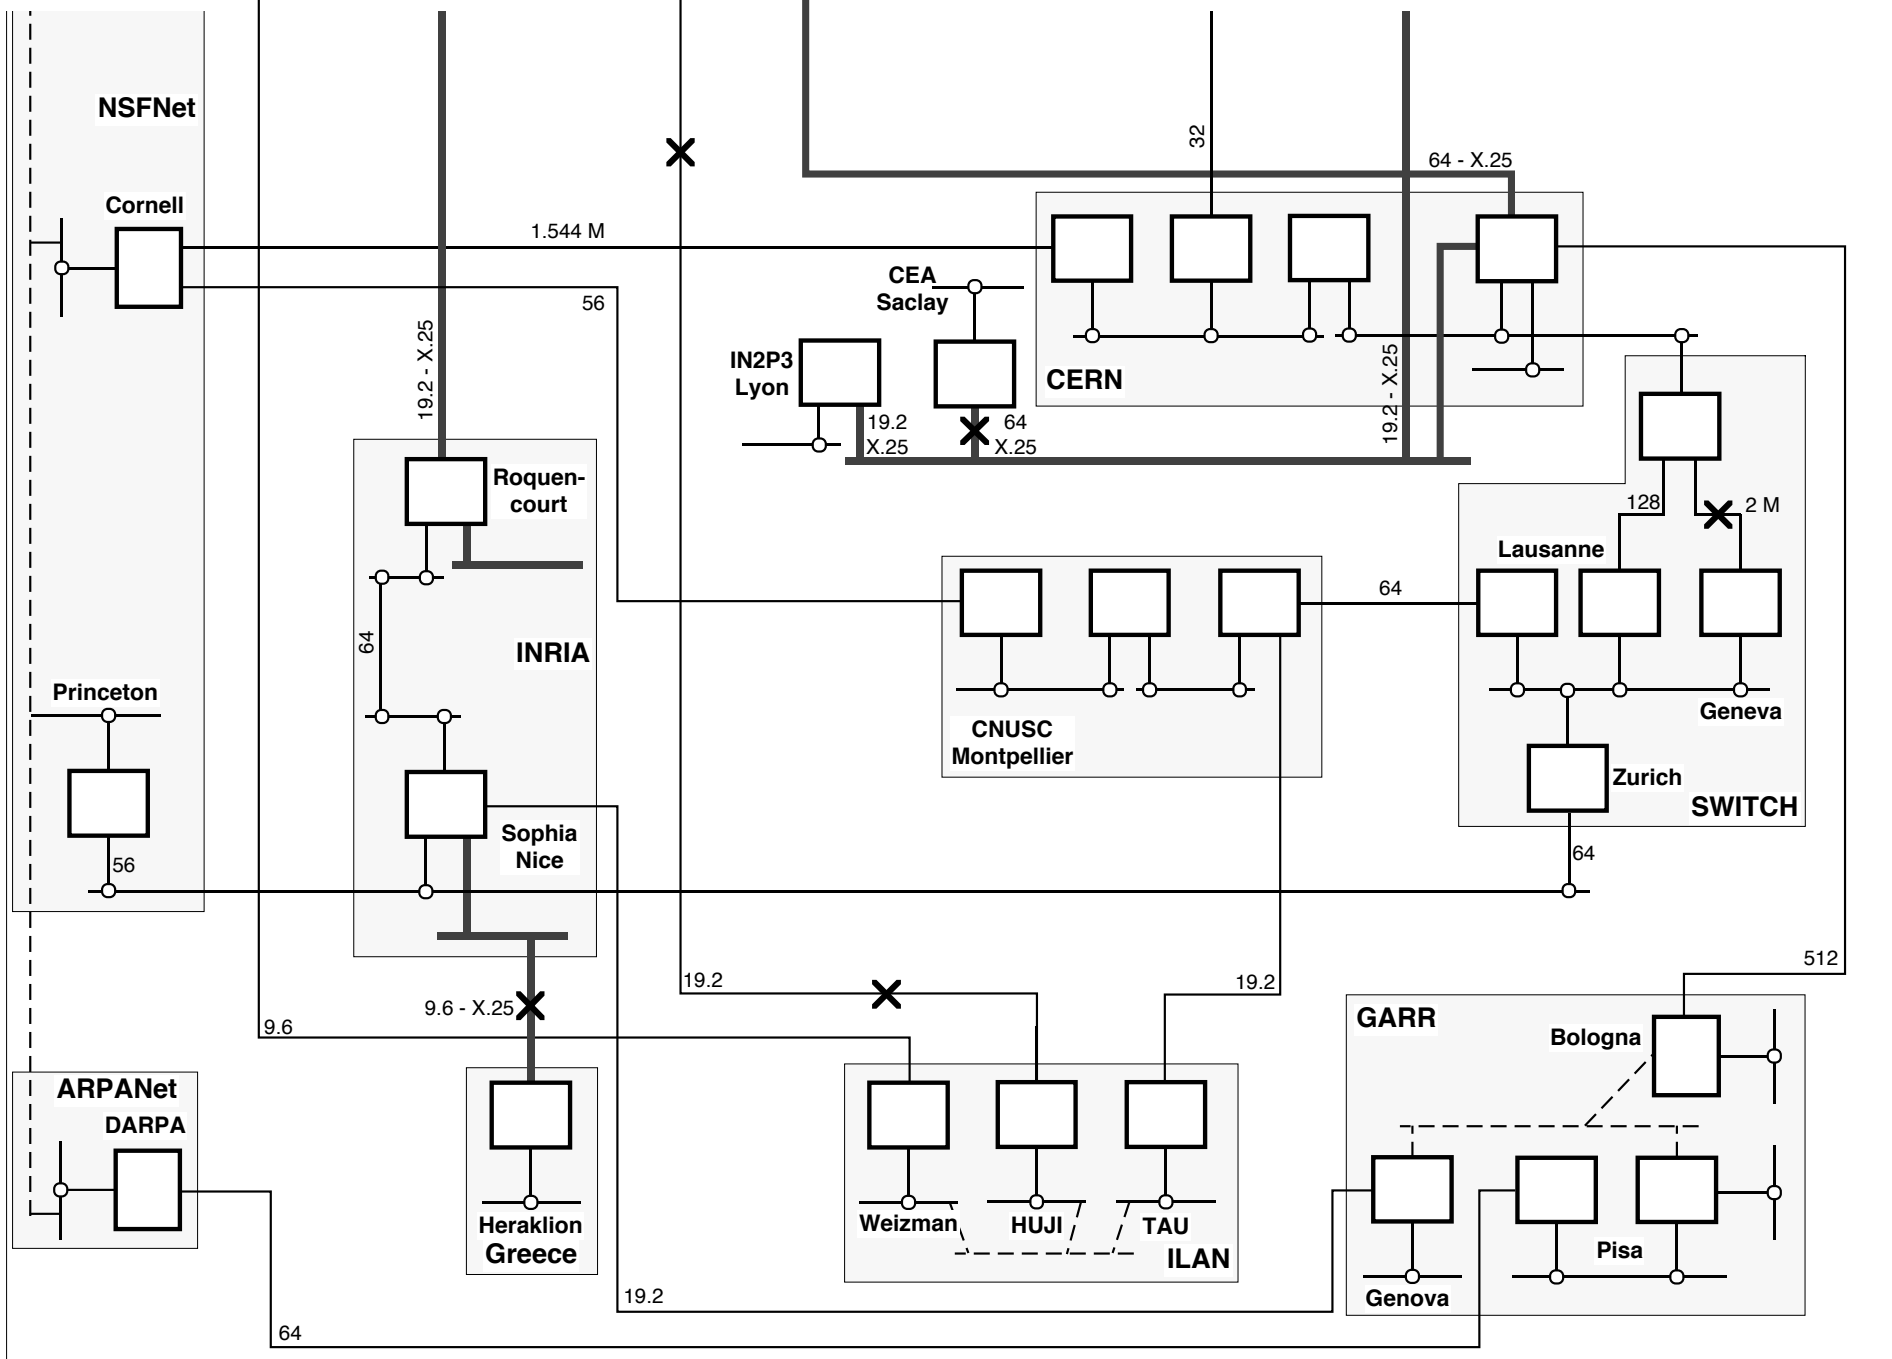

RIPE - European IP Inventory

For sure you will find something we missed to include for this map. Please send corrections and additions to the given address.

PostScript™ version can be fetched by anonymous ftp from nic.eu.net () in the directory ripe/maps

June 11, 1990 © SWITCH/tl <lenggenhager@verw.switch.ch>