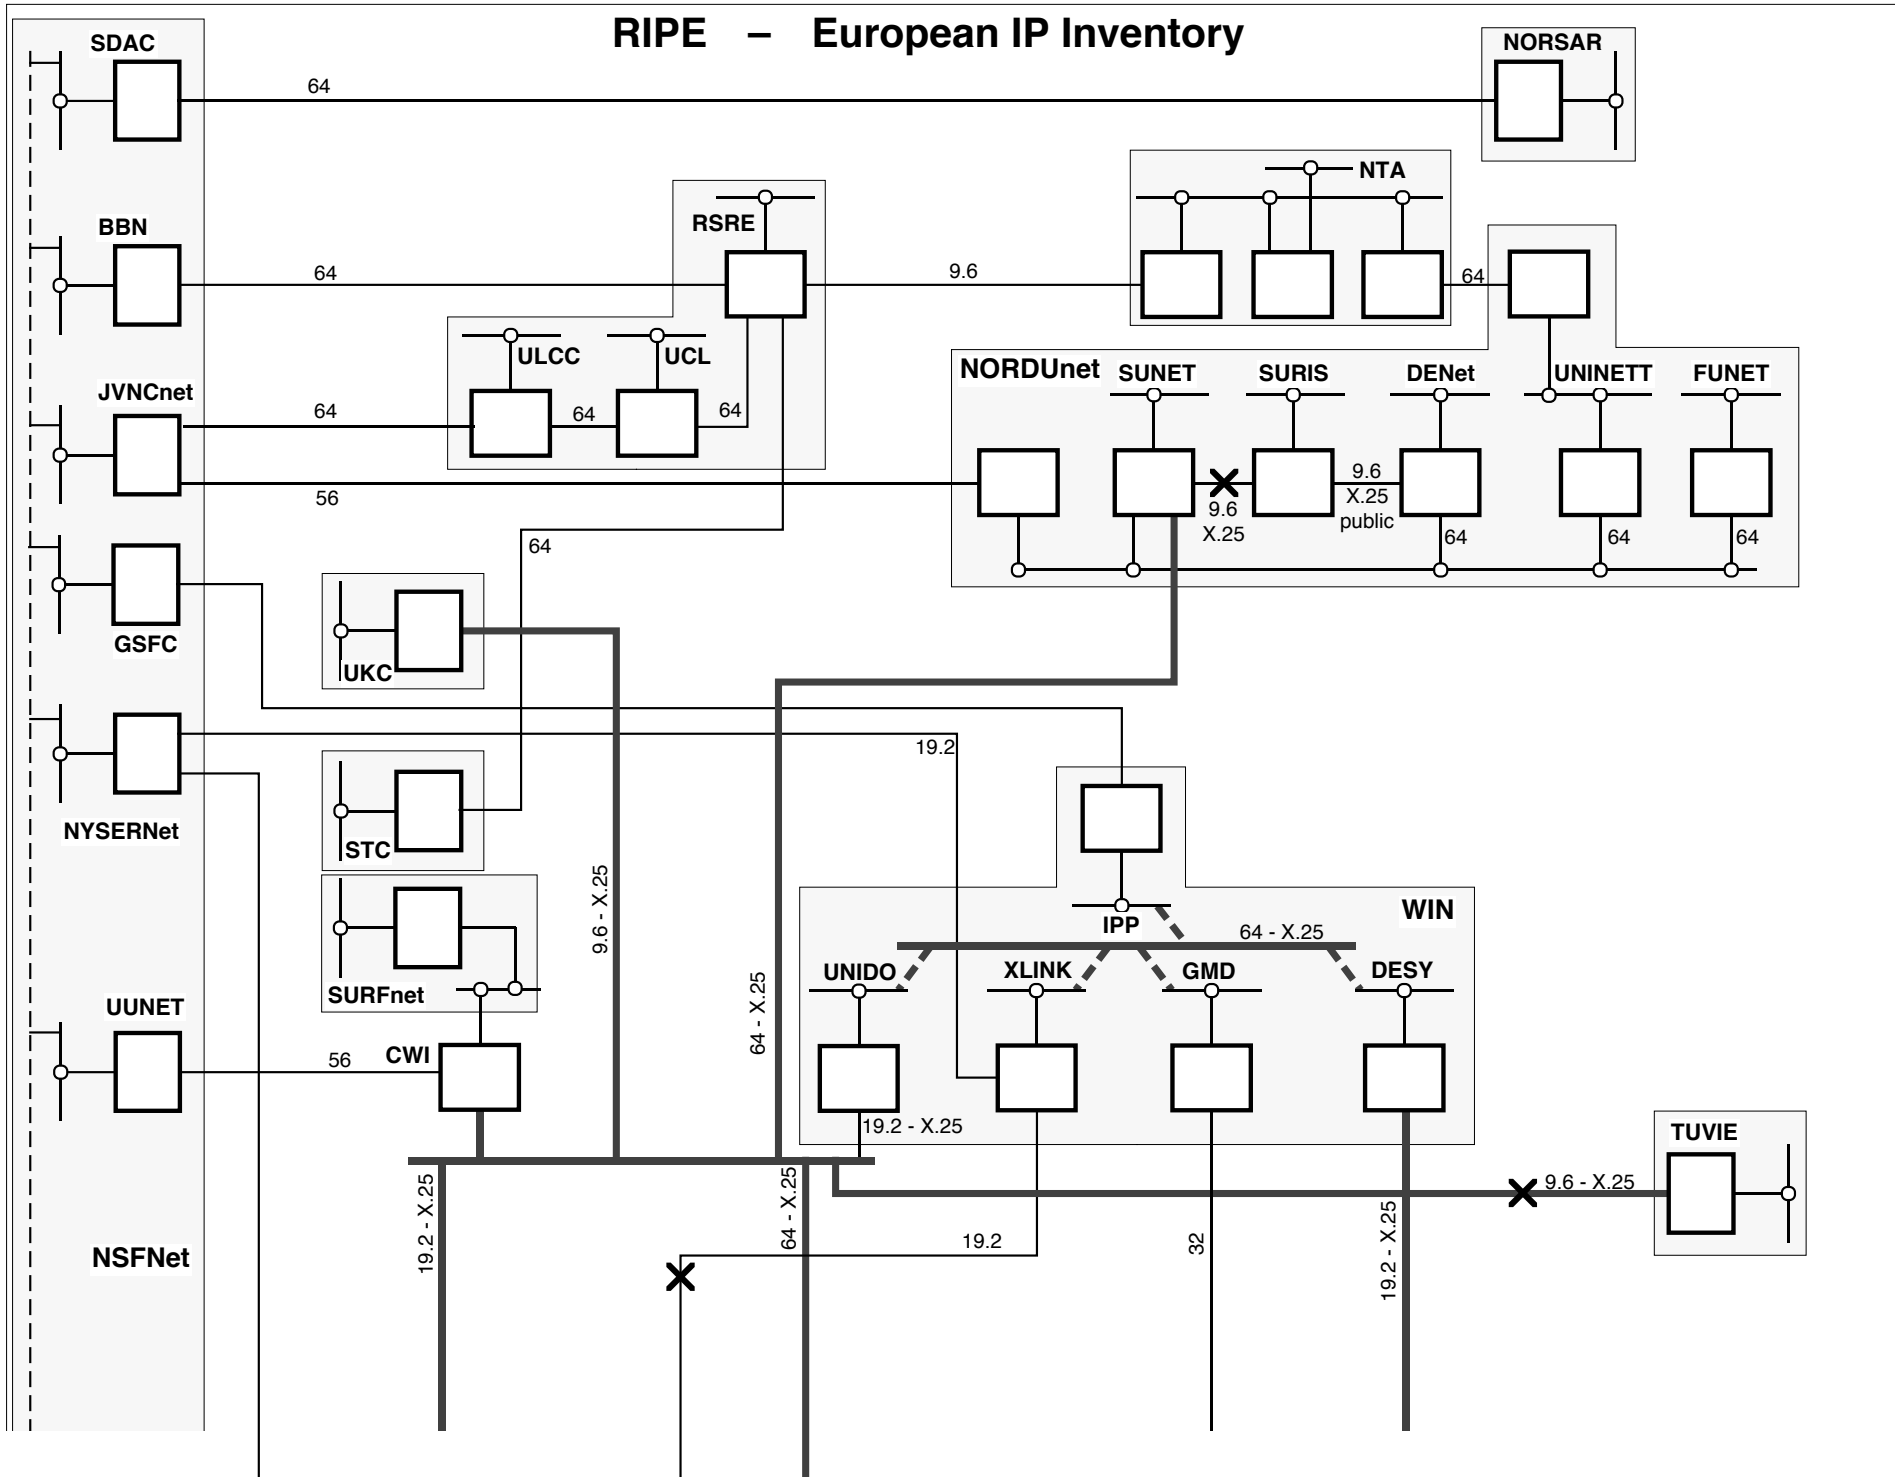

RIPE - European IP Inventory

For sure you will find something we missed to include for this map. Please send corrections and additions to the given address.

PostScript™ version can be fetched by anonymous ftp from nic.eu.net () in the directory ripe/maps

June 11, 1990 © SWITCH/tl <lenggenhager@verw.switch.ch>