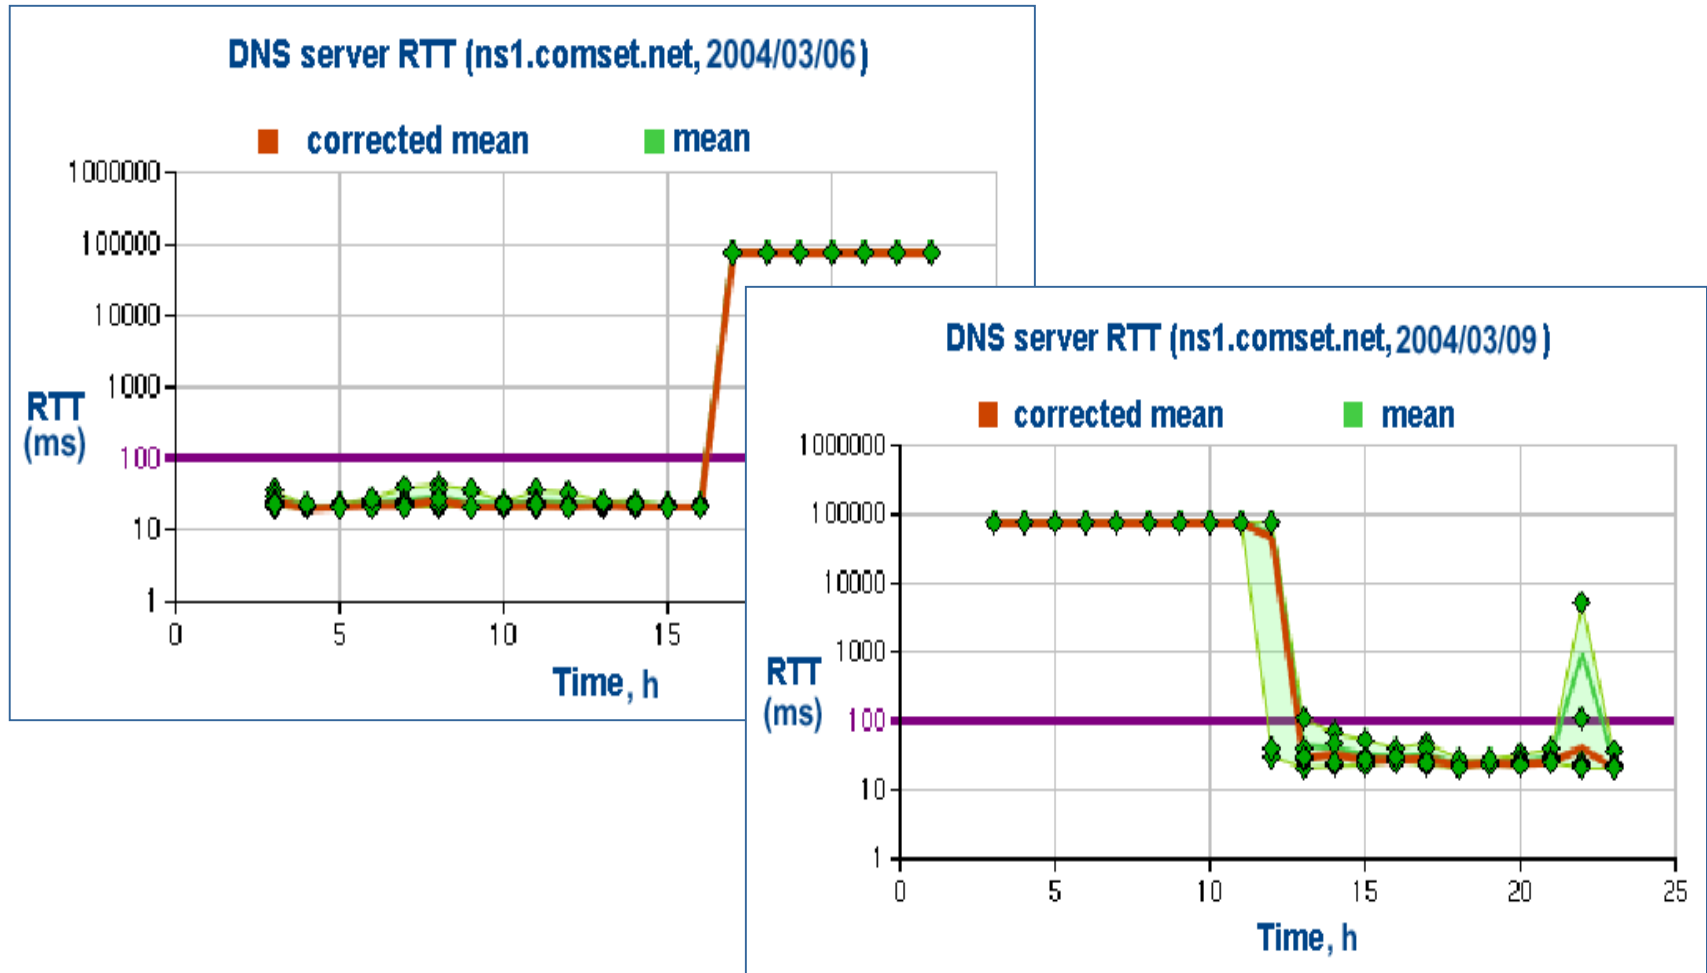

Measurement Tool Kit