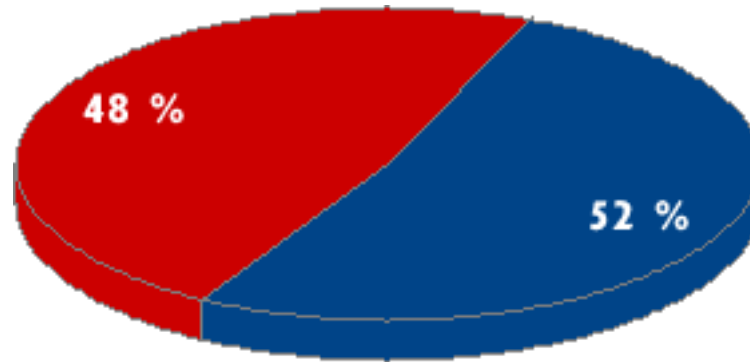

Domain Names Registered by Residents

Individuals: 48% ; Organizations: 52%.

Residents: 97% ; Foreigners: 3%.

Registrars Role (2004/06/14)

N	Registrar	Share (%)
1	RUCENTER-REG-RIPN	55.34
2	RIPN-REG-RIPN	29.28
3	GPT-REG-RIPN	13.98
4	SOVINTEL-REG-RIPN	1.00
5	REGTIME-REG-RIPN	0.31
6	DEMOS-REG-RIPN	0.08
7	FREENET-REG-RIPN	0.03