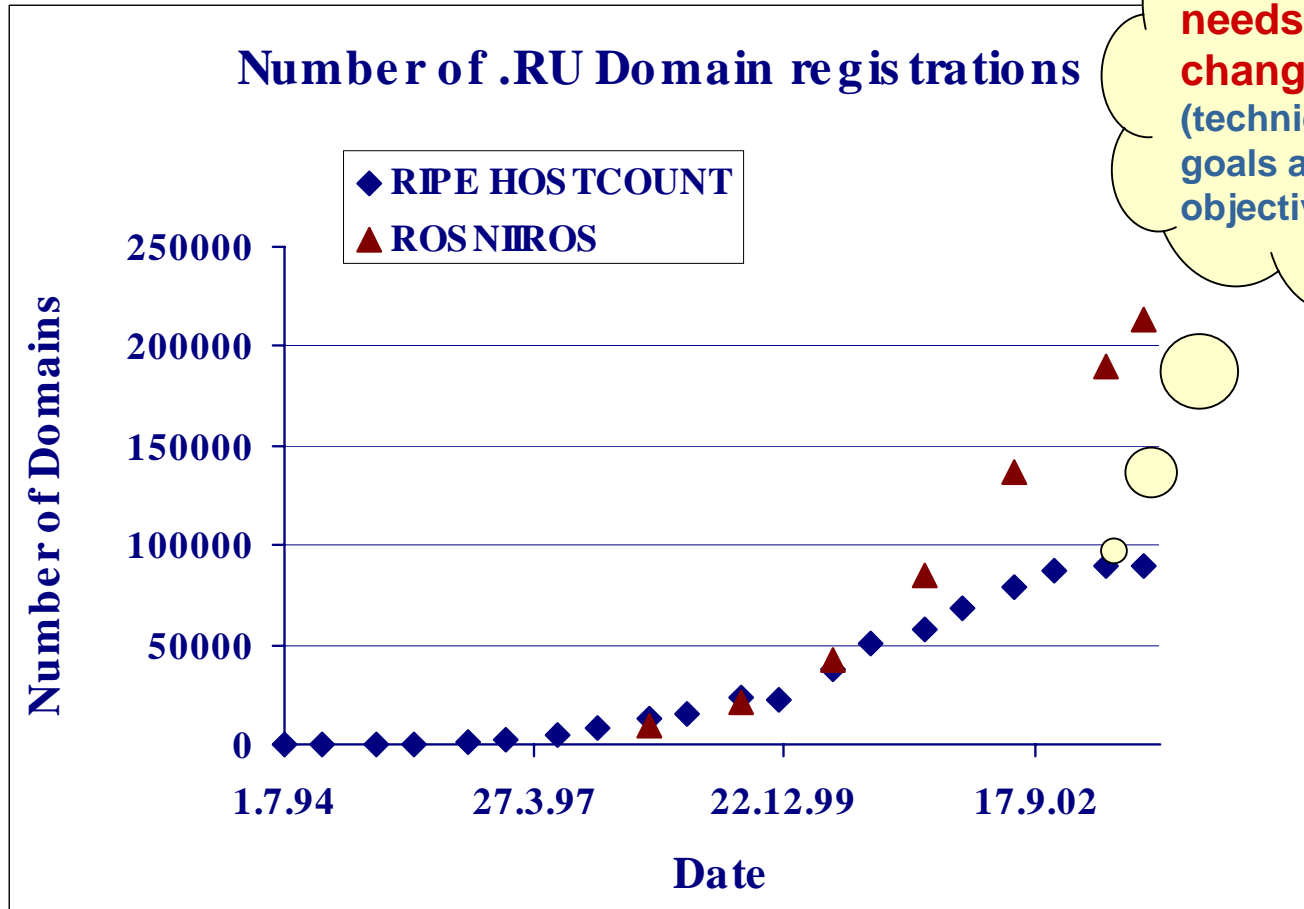

Reliable Sources

Something needs to be changed !!!
(technique or goals and objectives?)