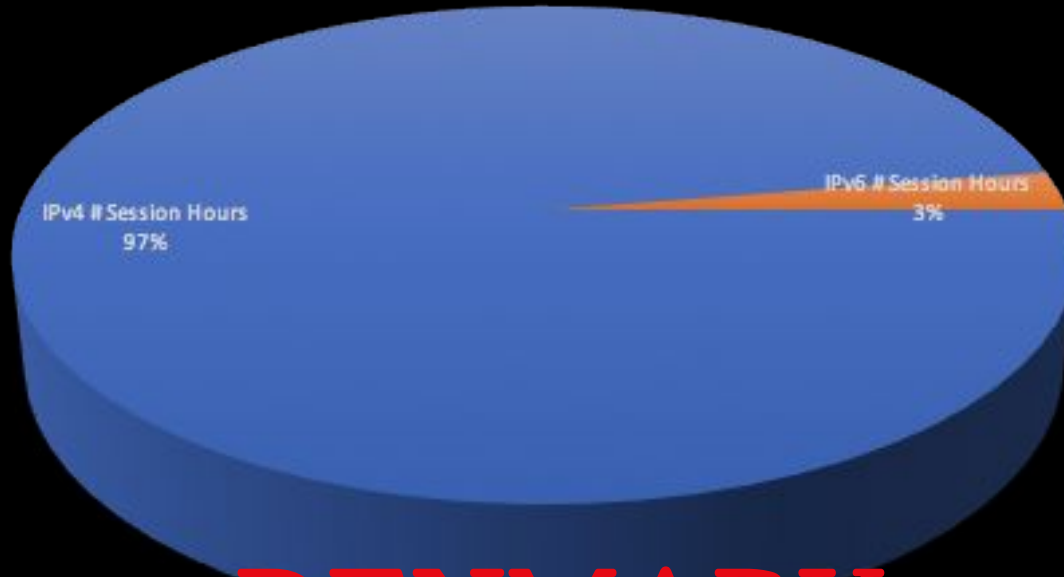

Really?

DENMARK

■ IPv4 # Session Hours ■ IPv6 # Session Hours