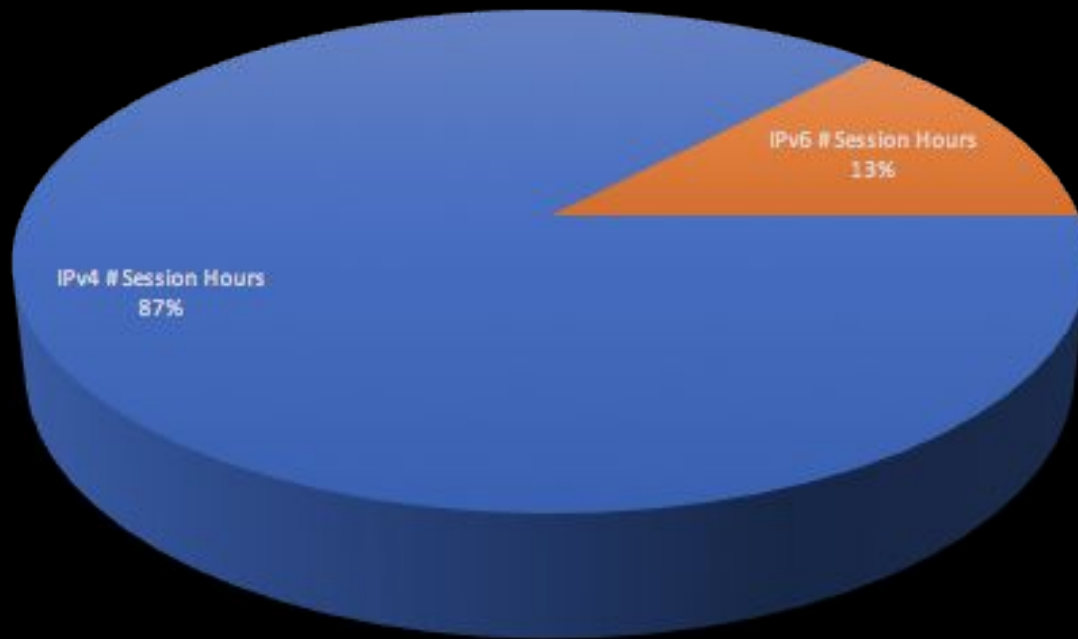

We try to learn and adapt so it will also vary from version to version...

Never
without
Statistics

Really?

■ IPv4 # Session Hours ■ IPv6 # Session Hours

Really?

DENMARK

■ IPv4 # Session Hours ■ IPv6 # Session Hours

Global

■ IPv4 # Session Hours ■ IPv6 # Session Hours

A young girl with a serious expression looking directly at the camera against a blurred green background. She is wearing a white patterned shirt.

Questions?