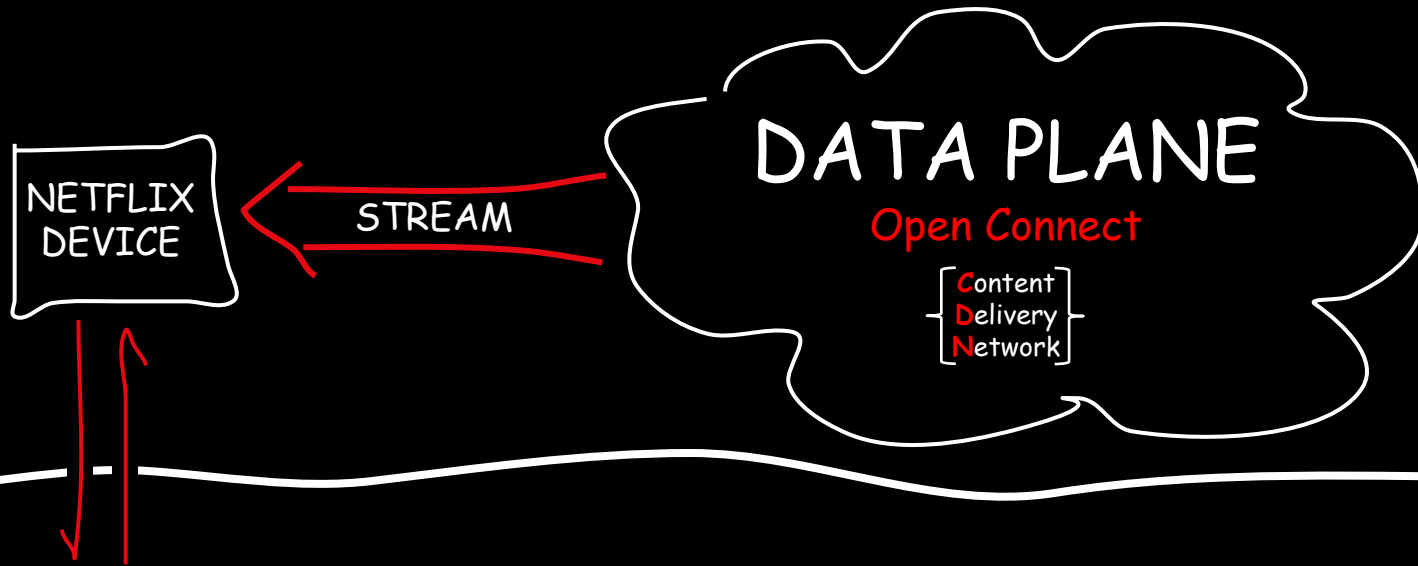

NETFLIX

Nina Bargisen

Nov 6 2017

NETFLIX

- >109 million members
- > 190 countries
- > 125 million hours of TV shows and movies per day

A young man with long, wavy hair, wearing a dark jacket over a striped shirt, is looking upwards with a concerned expression. He is standing in a room decorated with numerous strings of colorful, multi-colored string lights (red, green, blue, yellow, pink) that are strung across the ceiling and walls. The room appears to be a living area with a window in the background and a bookshelf or storage unit on the right. The overall atmosphere is warm and festive, typical of a holiday season.

How
NETFLIX
Works

Inventing Internet TV:

- The architecture of internet streaming
- Quality of Experience

CONTROL PLANE

NETFLIX ORIGINAL STRANGER THINGS

★★★★★ 2016 TV-14 1 Season

Next Up

S1:E4 "Chapter Four: The Body"

Data Plane

(streaming playback)

Open Connect

A NETFLIX
ORIGINAL

Q: What is a Content Delivery Network?

A: Geographically distributed content servers attached to networks
+
a way of routing requests to the closest (and/or best performing) server / network path