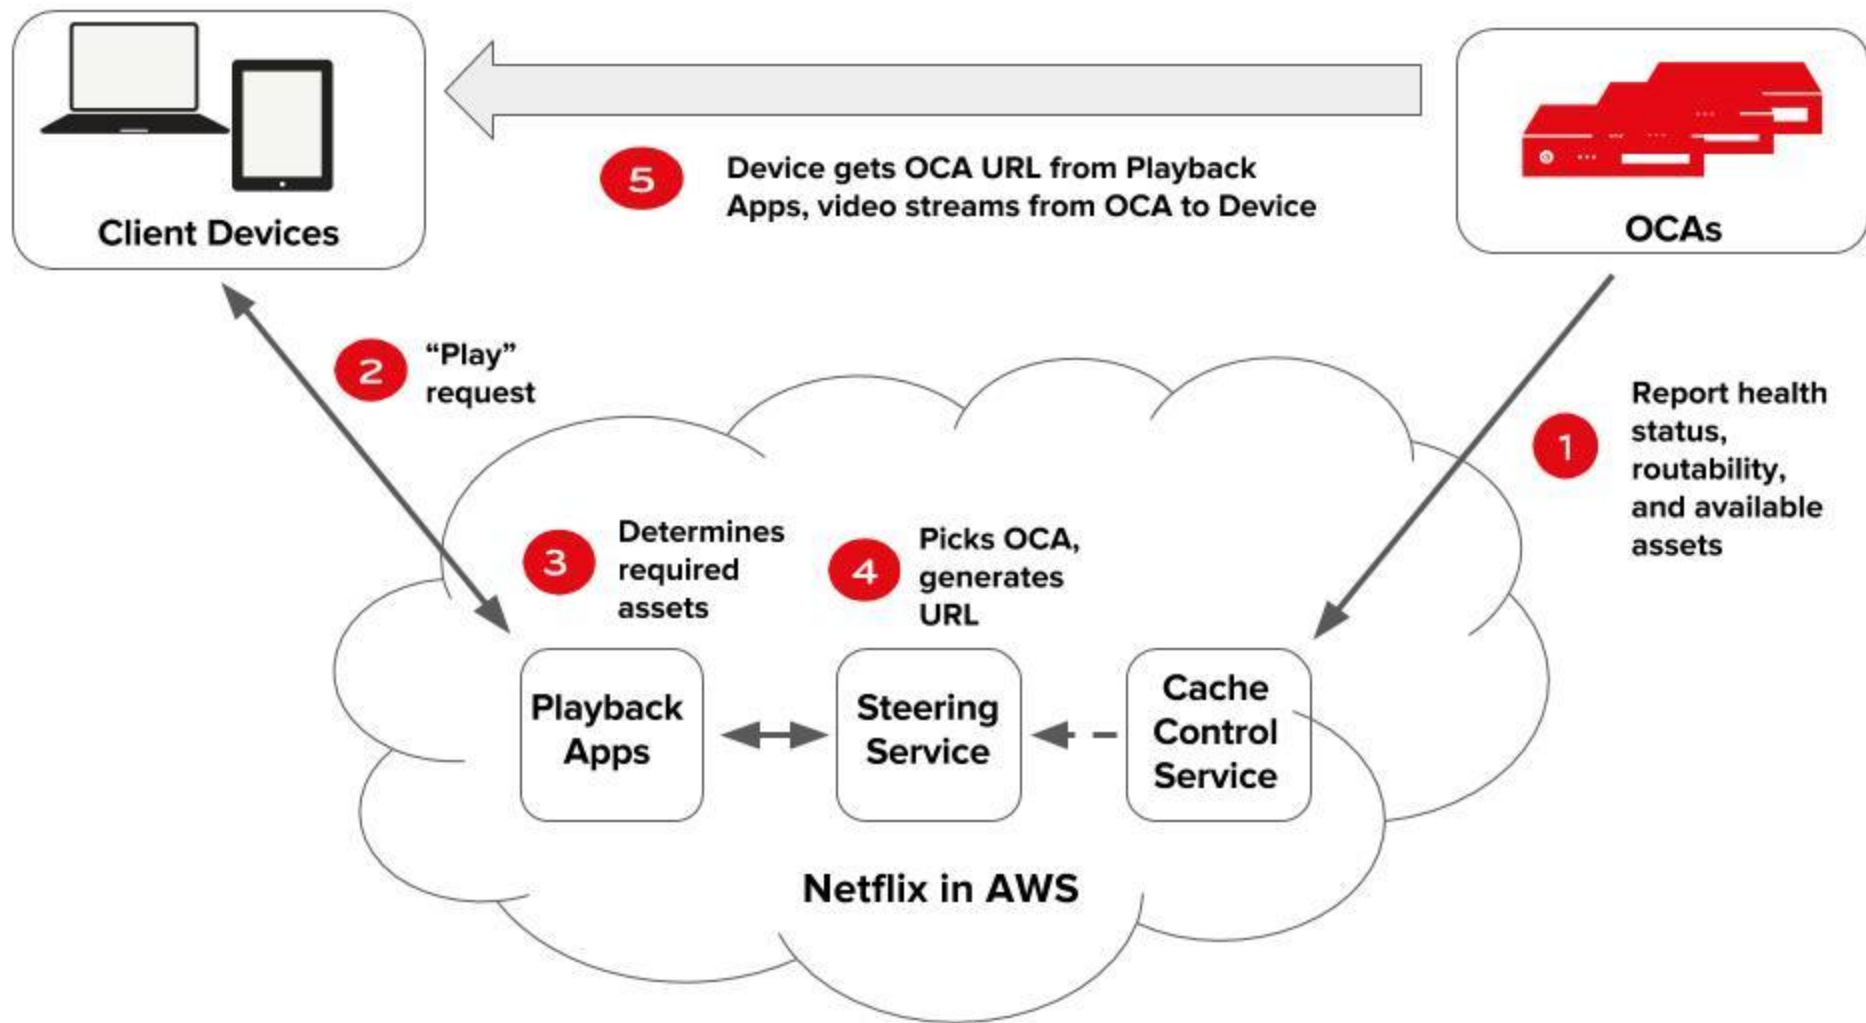

Data Plane

(streaming playback)

Open Connect

A NETFLIX
ORIGINAL

Q: What is a Content Delivery Network?

A: Geographically distributed content servers attached to networks
+
a way of routing requests to the closest (and/or best performing) server / network path

DETAILS

Determine the preferred experience

TITLE

LOCATION

DEVICE

LANGUAGE

- Dansk
- Deutsch
- English
- Español
- Français
- Nederlands
- Norsk bokmål
- Português
- Suomi
- Svenska
- 日本語

NETWORK

Broadband - wired or
wifi
Cellular - Edge, 3G,
LTE, ...

CONNECTIONS

HDCP support,
etc.

That's exactly what I want

...now
where
can I get
it?

PLAYBACK

GENERATE
PLAYBACK
MANIFEST

PLAYBACK
MANIFEST

▶ **PLAY**

{ This is how we steer the request to the
correct server/network/location }

STRANGER THINGS

39:13

Stranger Things Season 1: Ep. 1 Chapter One: The Vanishing Of Will Byers

IPv6

pre-play

Zooming in on pre-play