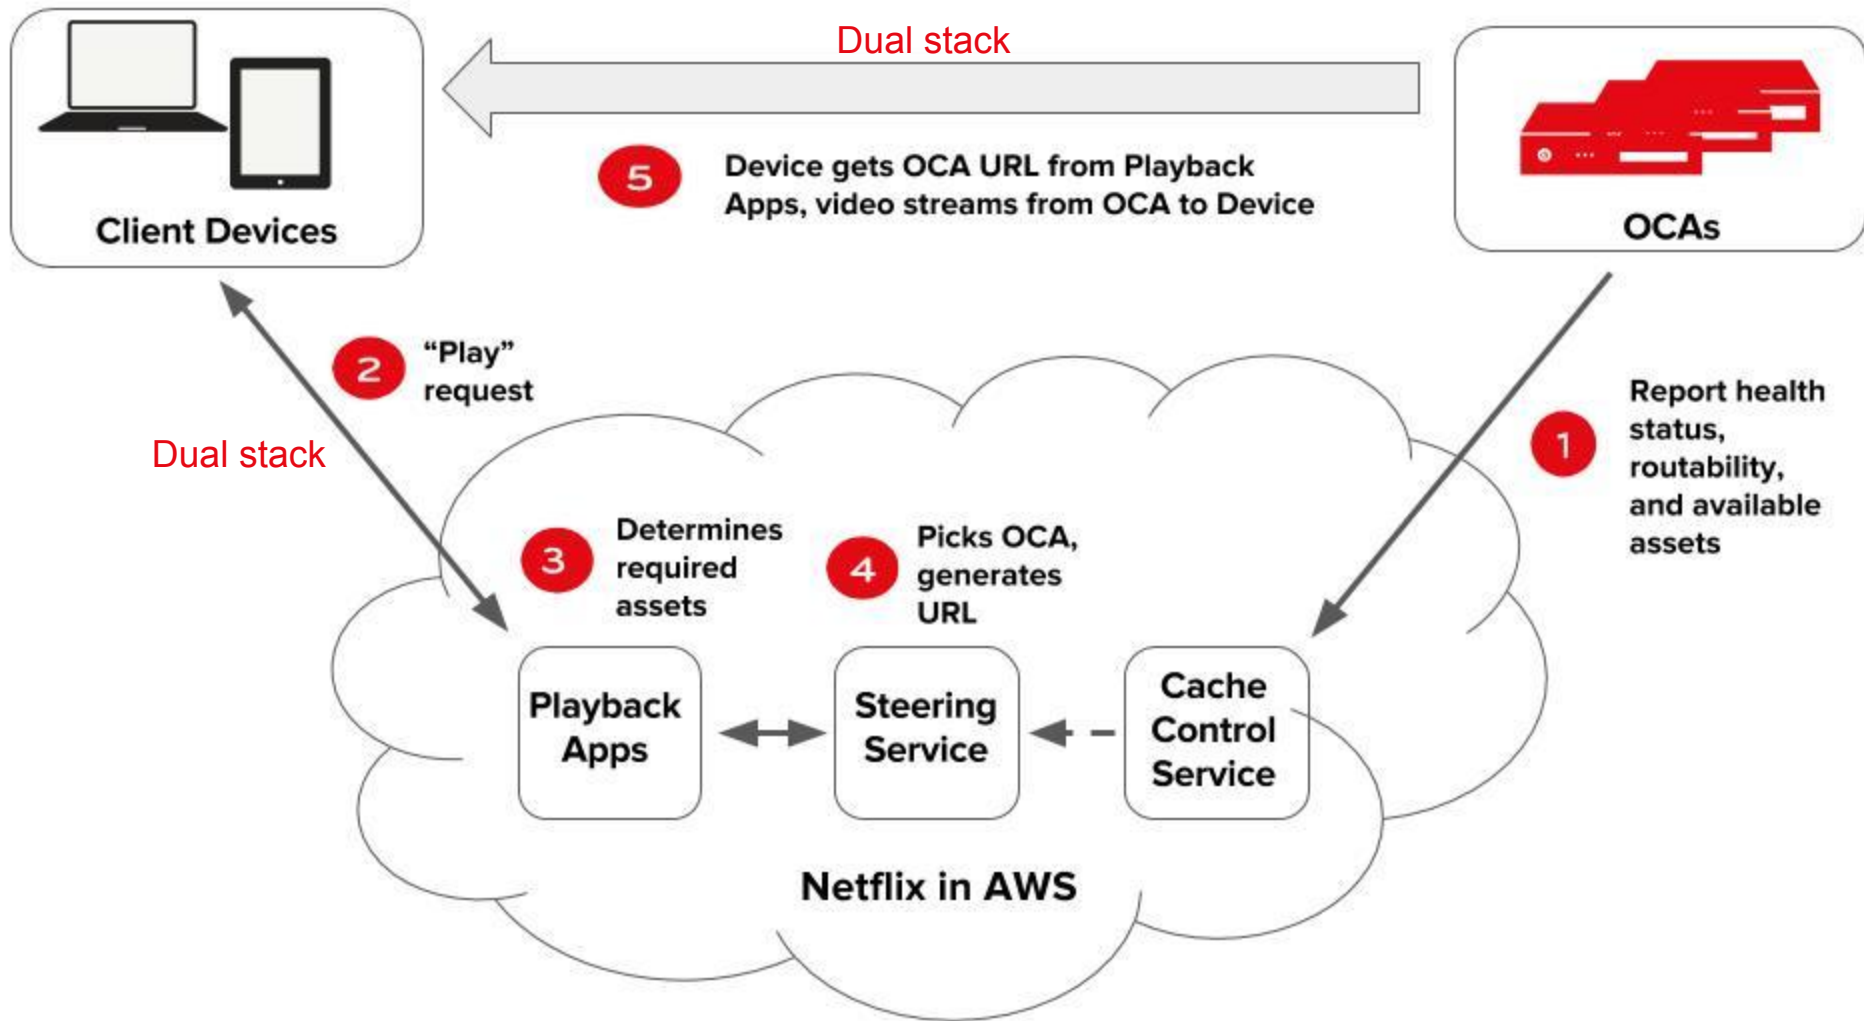

Data Plane

(streaming playback)

Open Connect

A NETFLIX
ORIGINAL

Q: What is a Content Delivery Network?

A: Geographically distributed content servers attached to networks
+
a way of routing requests to the closest (and/or best performing) server / network path

DETAILS

Determine the preferred experience

TITLE

LOCATION

DEVICE

LANGUAGE

- Dansk
- Deutsch
- English
- Español
- Français
- Nederlands
- Norsk bokmål
- Português
- Suomi
- Svenska
- 日本語

NETWORK

Broadband - wired or
wifi
Cellular - Edge, 3G,
LTE, ...

CONNECTIONS

HDCP support,
etc.

That's exactly what I want

...now
where
can I get
it?

PLAYBACK

GENERATE
PLAYBACK
MANIFEST

PLAYBACK
MANIFEST

▶ **PLAY**

{ This is how we steer the request to the
correct server/network/location }

STRANGER THINGS

39:13

Stranger Things Season 1: Ep. 1 Chapter One: The Vanishing Of Will Byers

IPv6

pre-play

Zooming in on pre-play