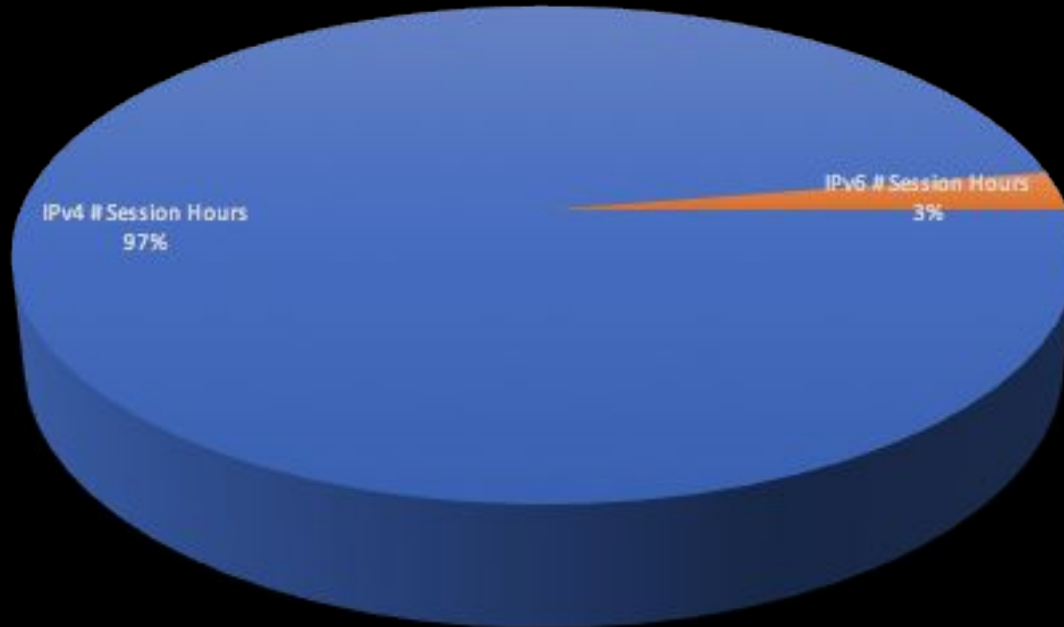

Really?

■ IPv4 # Session Hours ■ IPv6 # Session Hours