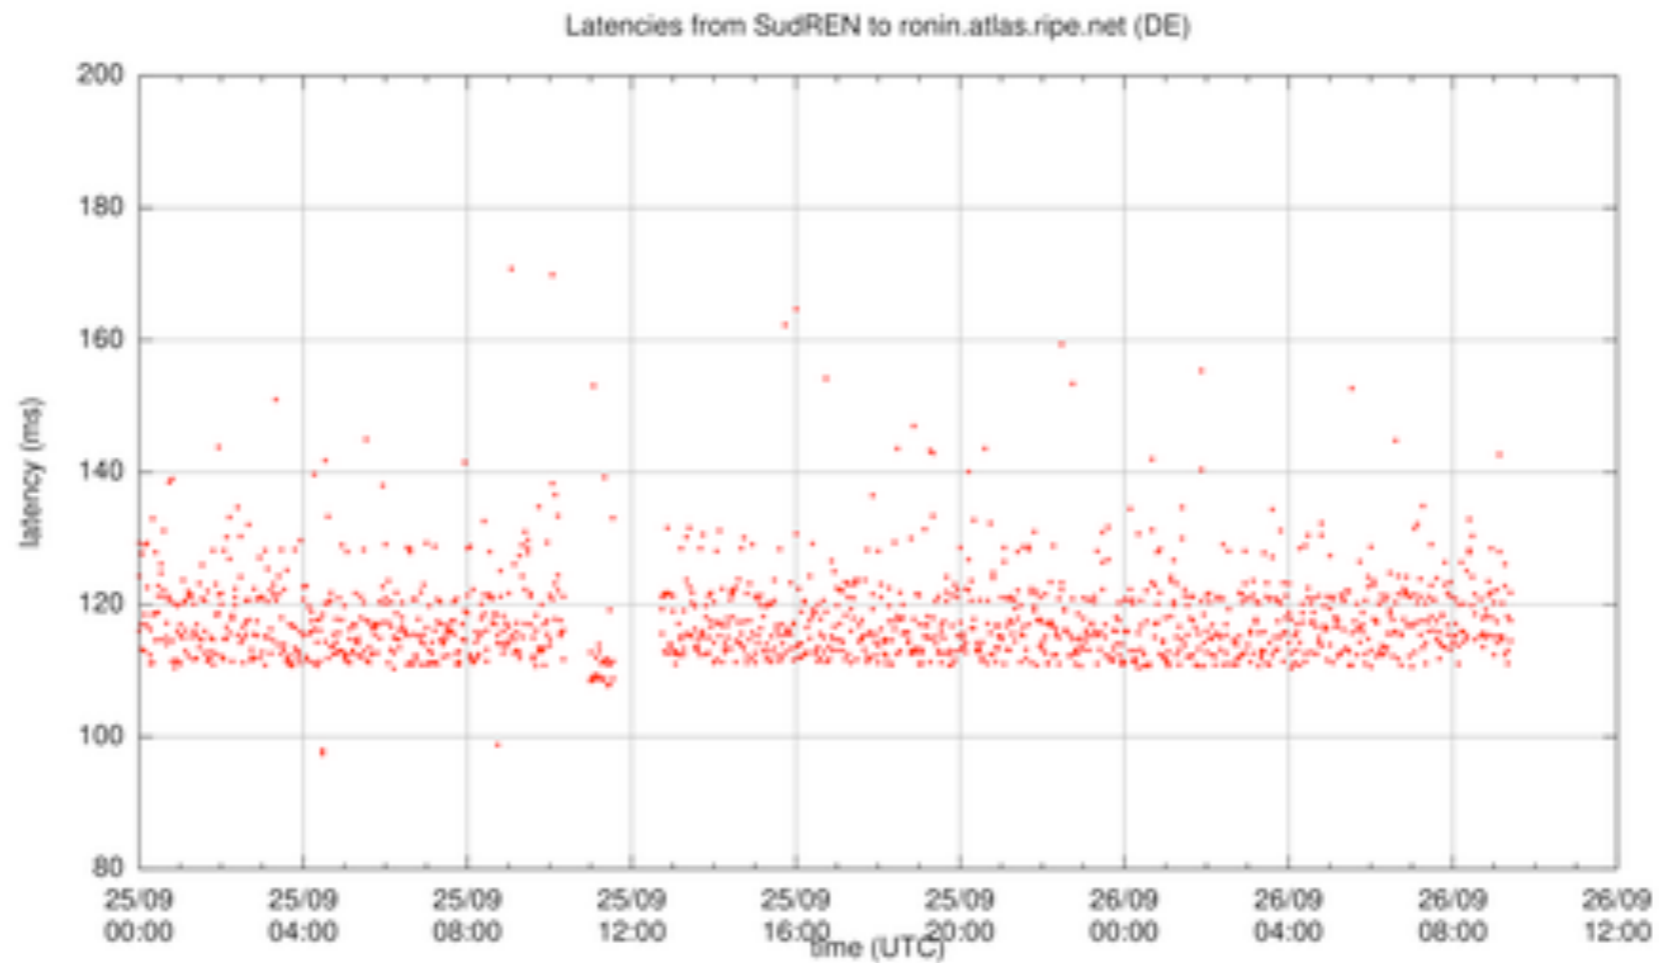

- Looking for most popular instances of .fr anycast

Name server instance	Nr. of probes connecting to instance	Percentage
dns.th2.nic.fr	173	36%
dns.fra.nic.fr	173	36%
dns.lon.nic.fr	47	10%
dns.lyn2.nic.fr	29	6%
dns.lyn1.nic.fr	25	5%
dns.bru.nic.fr	19	4%
dns.ix1.nic.fr	18	4%

- Measuring internet outage in Sudan