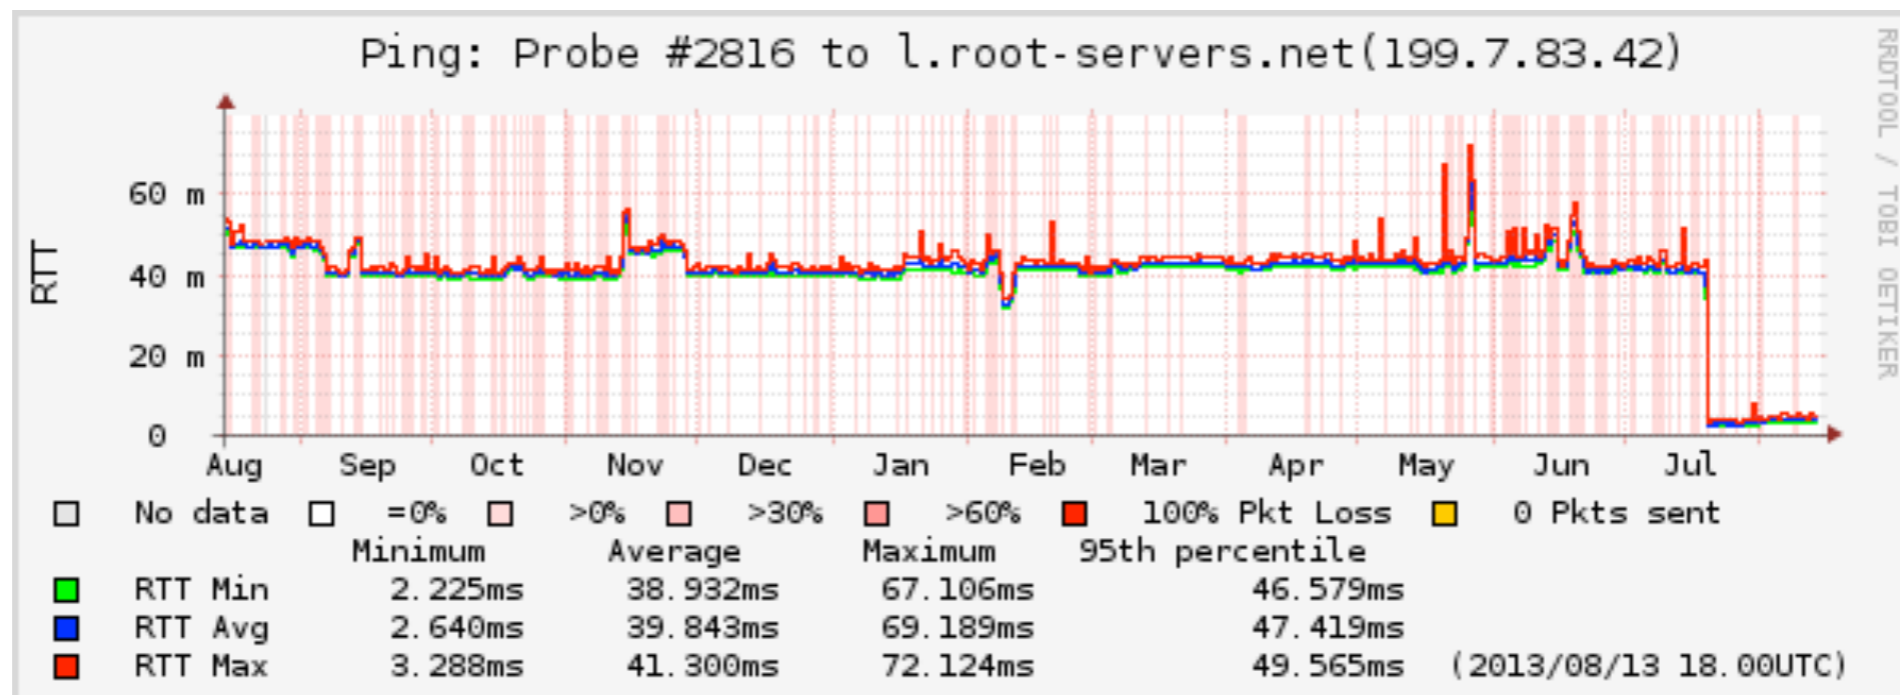

- Effect of installing L-Root in Belgrade/SOX

- Looking for most popular instances of .fr anycast

Name server instance	Nr. of probes connecting to instance	Percentage
dns.th2.nic.fr	173	36%
dns.fra.nic.fr	173	36%
dns.lon.nic.fr	47	10%
dns.lyn2.nic.fr	29	6%
dns.lyn1.nic.fr	25	5%
dns.bru.nic.fr	19	4%
dns.ix1.nic.fr	18	4%