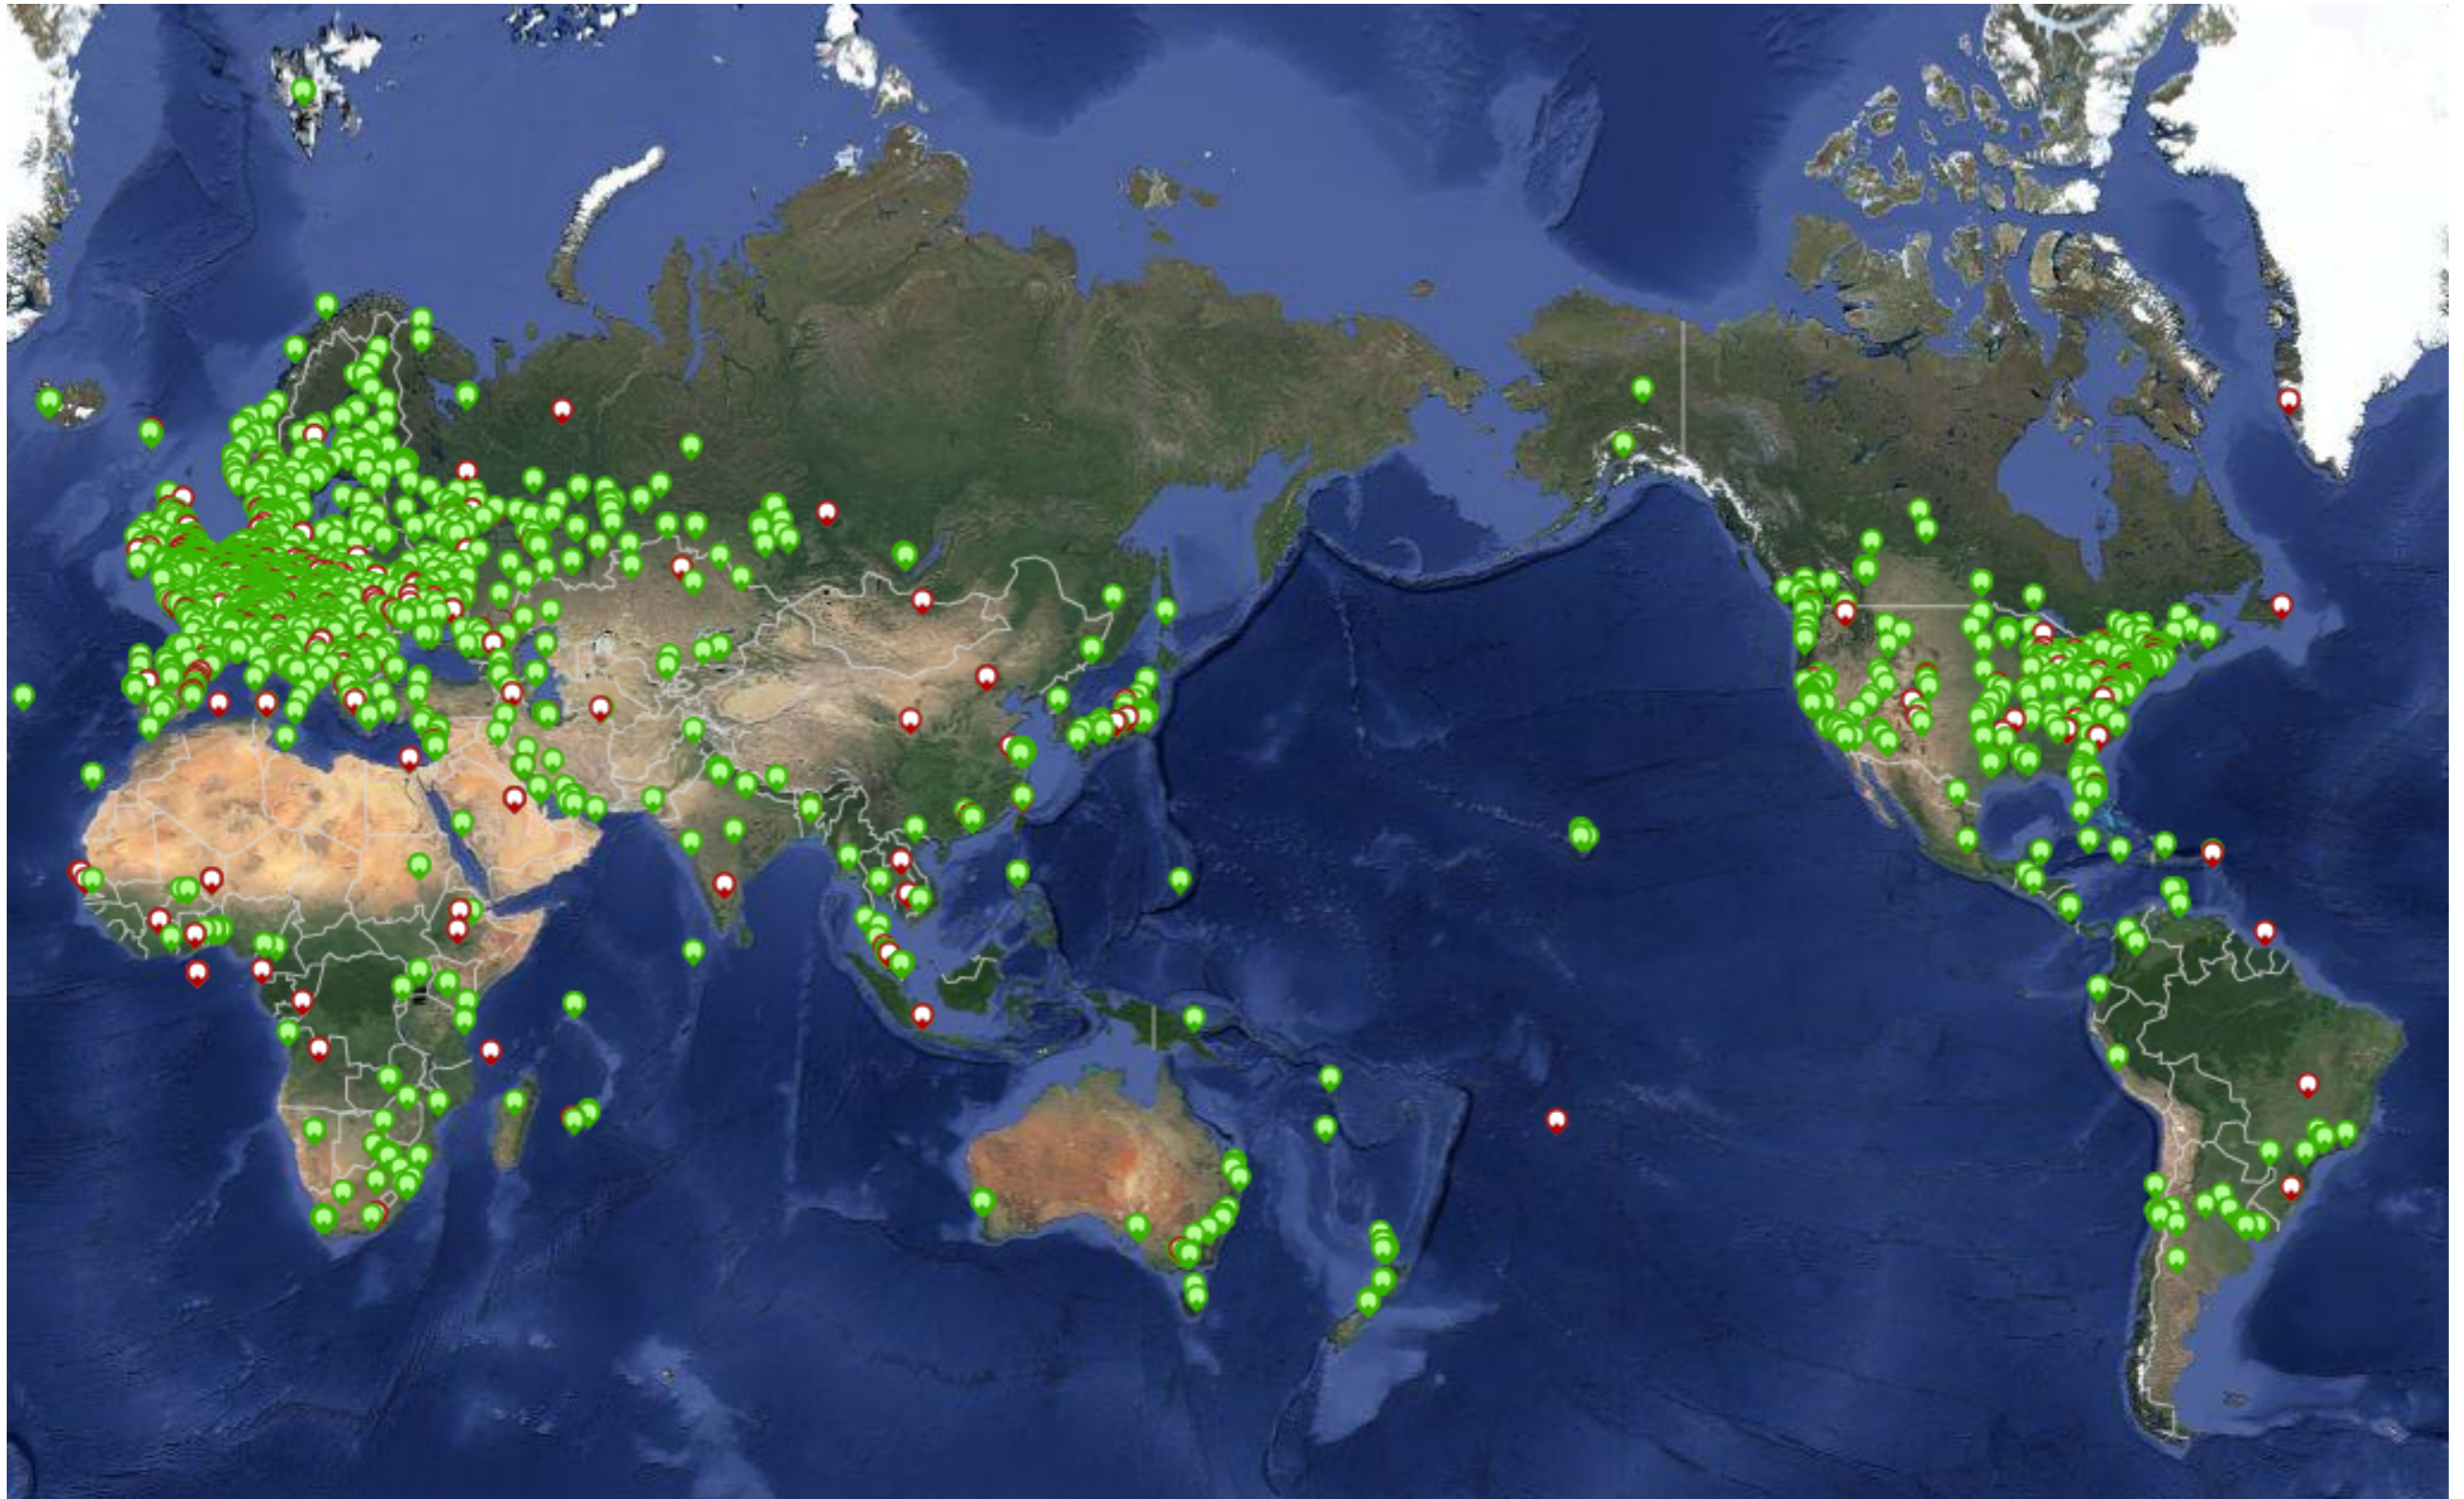

**RIPE
NCC**

Tools and measurements

4 March 2014

Massimiliano Stucchi

- RIPE Atlas
- RIPE Stat

RIPE Atlas

1

- 4,900+ active probes
 - 2,100+ IPv6-enabled
- 10,000+ Registered users

RIPE Atlas deployment

- Ping
- Traceroute
- DNS
- SSL
- All on both IPv4 and IPv6

- 4900+ probes, from different networks, at your fingertips
- Run customised, one-off measurements
 - Or continuous ones
- You need points: You earn points by hosting a probe, or by being an LIR

- Built-in measurement data is **available to everyone**
 - Maps
 - Data from public probes
 - API to download raw data

- Anybody can host a probe
- On any kind of network
- Probes are handed/shipped for free
- Ask me for one, at the RIPE NCC table

- Well-known targets for measurements
- 41 Installed so far
- Every anchor is targeted by 200 probes
- Each probe measures 4-5 anchors
- Any company/operator can host one
 - More info: <https://atlas.ripe.net/about/anchors/>