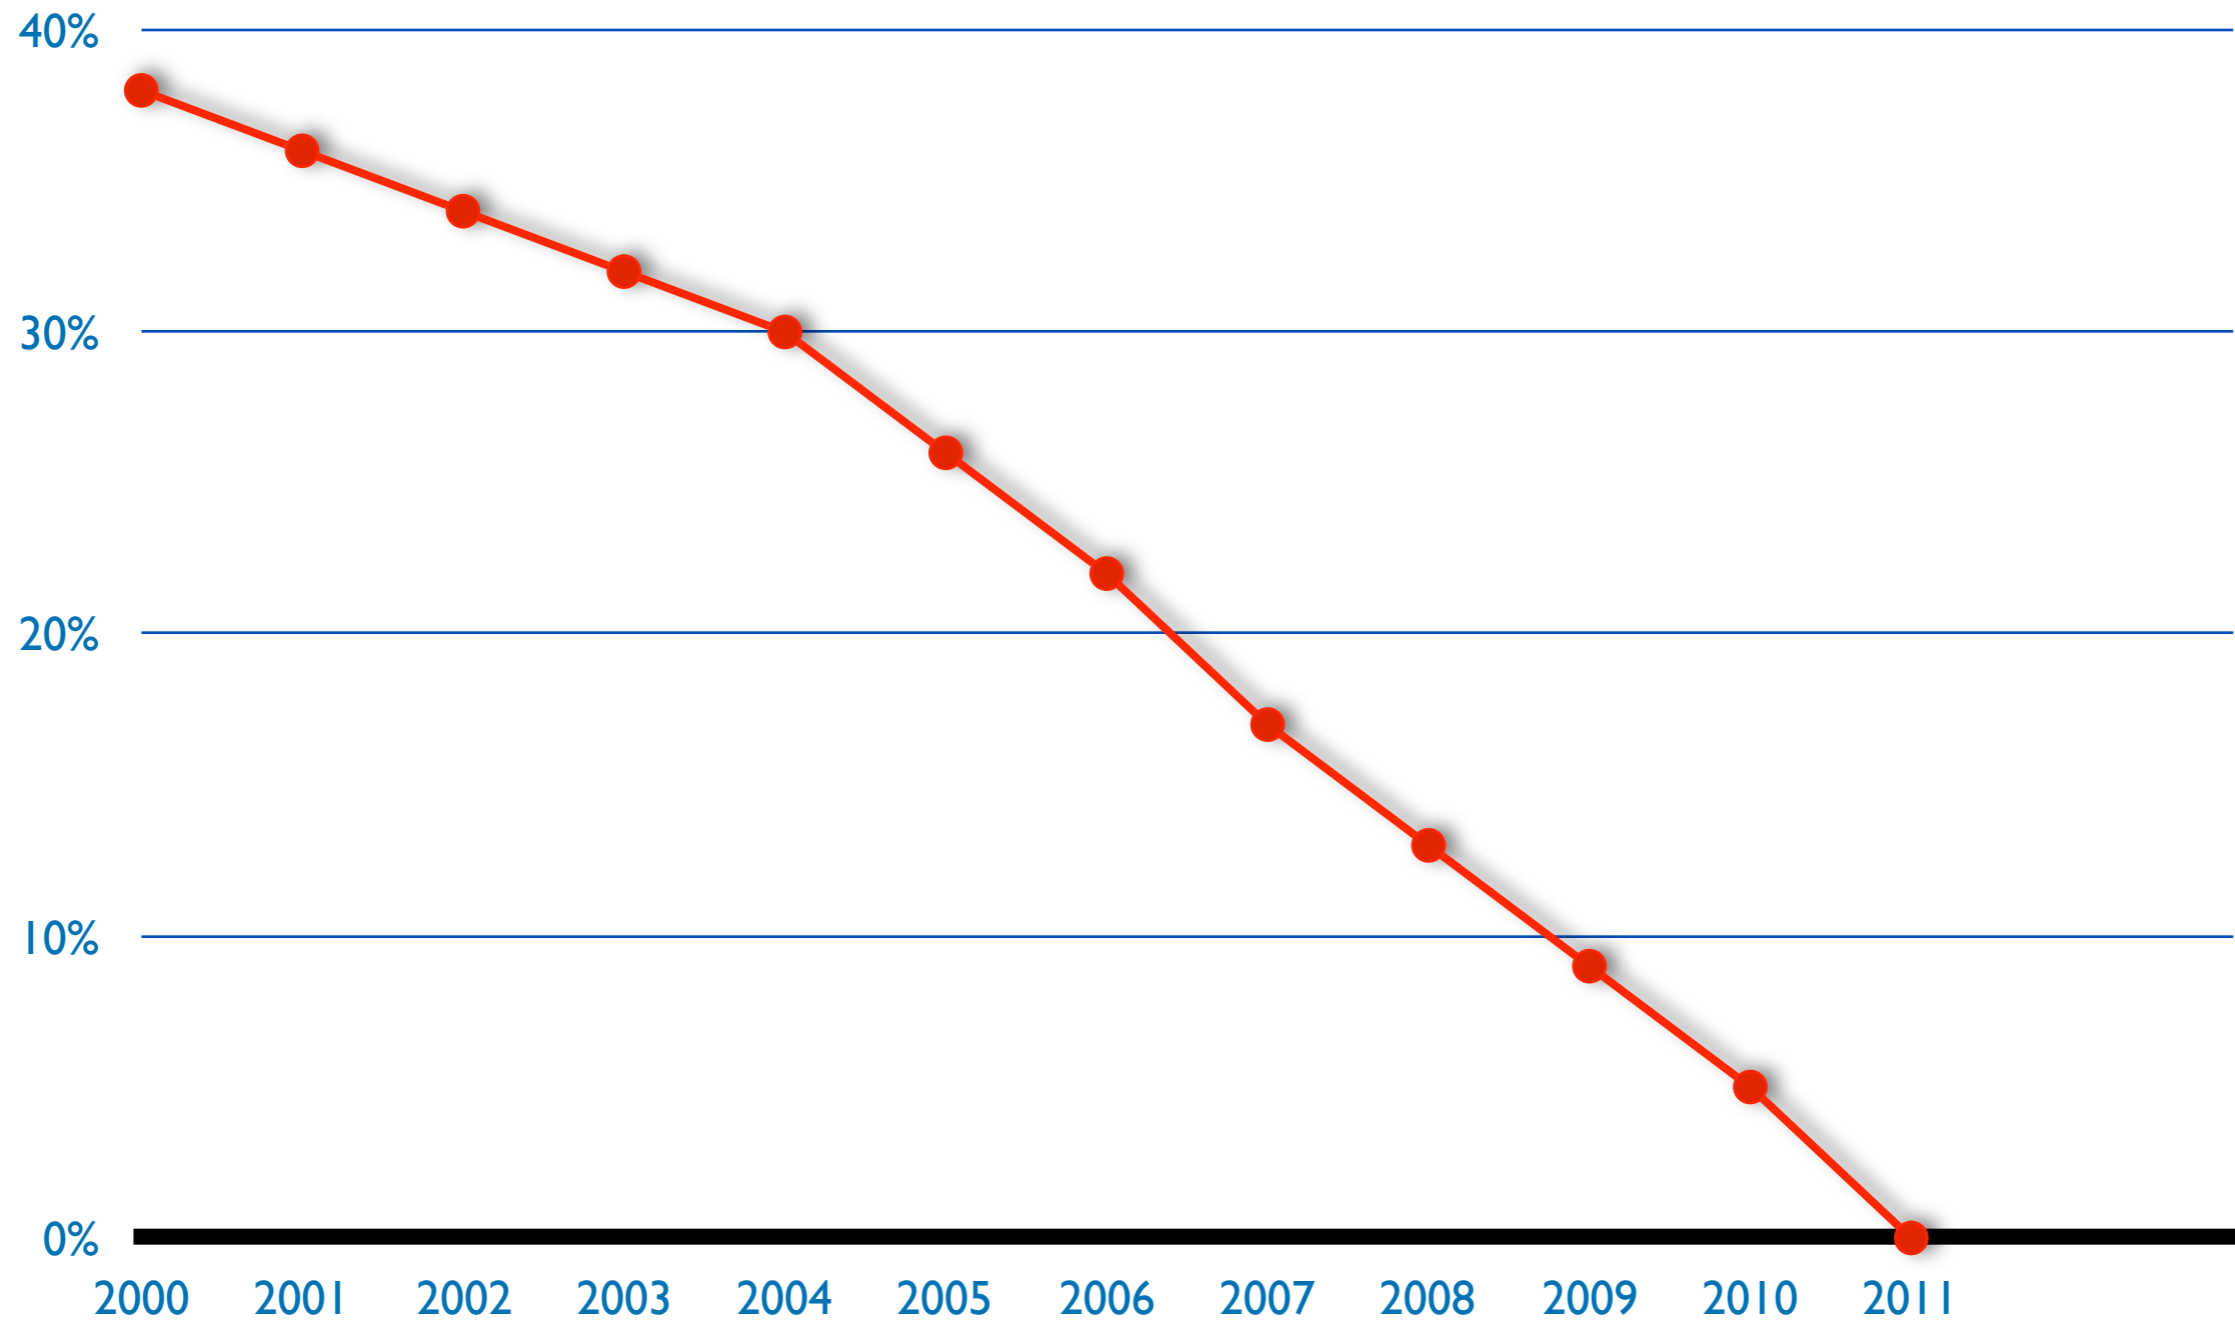

So... how much IPv4 is left?

NONE!

What happened to IPv4?

NEEDS-BASED **DISTRIBUTION**

There are *only*
4,294,967,296
IPv4 addresses

IANA IPv4 Pool

RUN OUT FAIRLY

ONE /22 ONLY