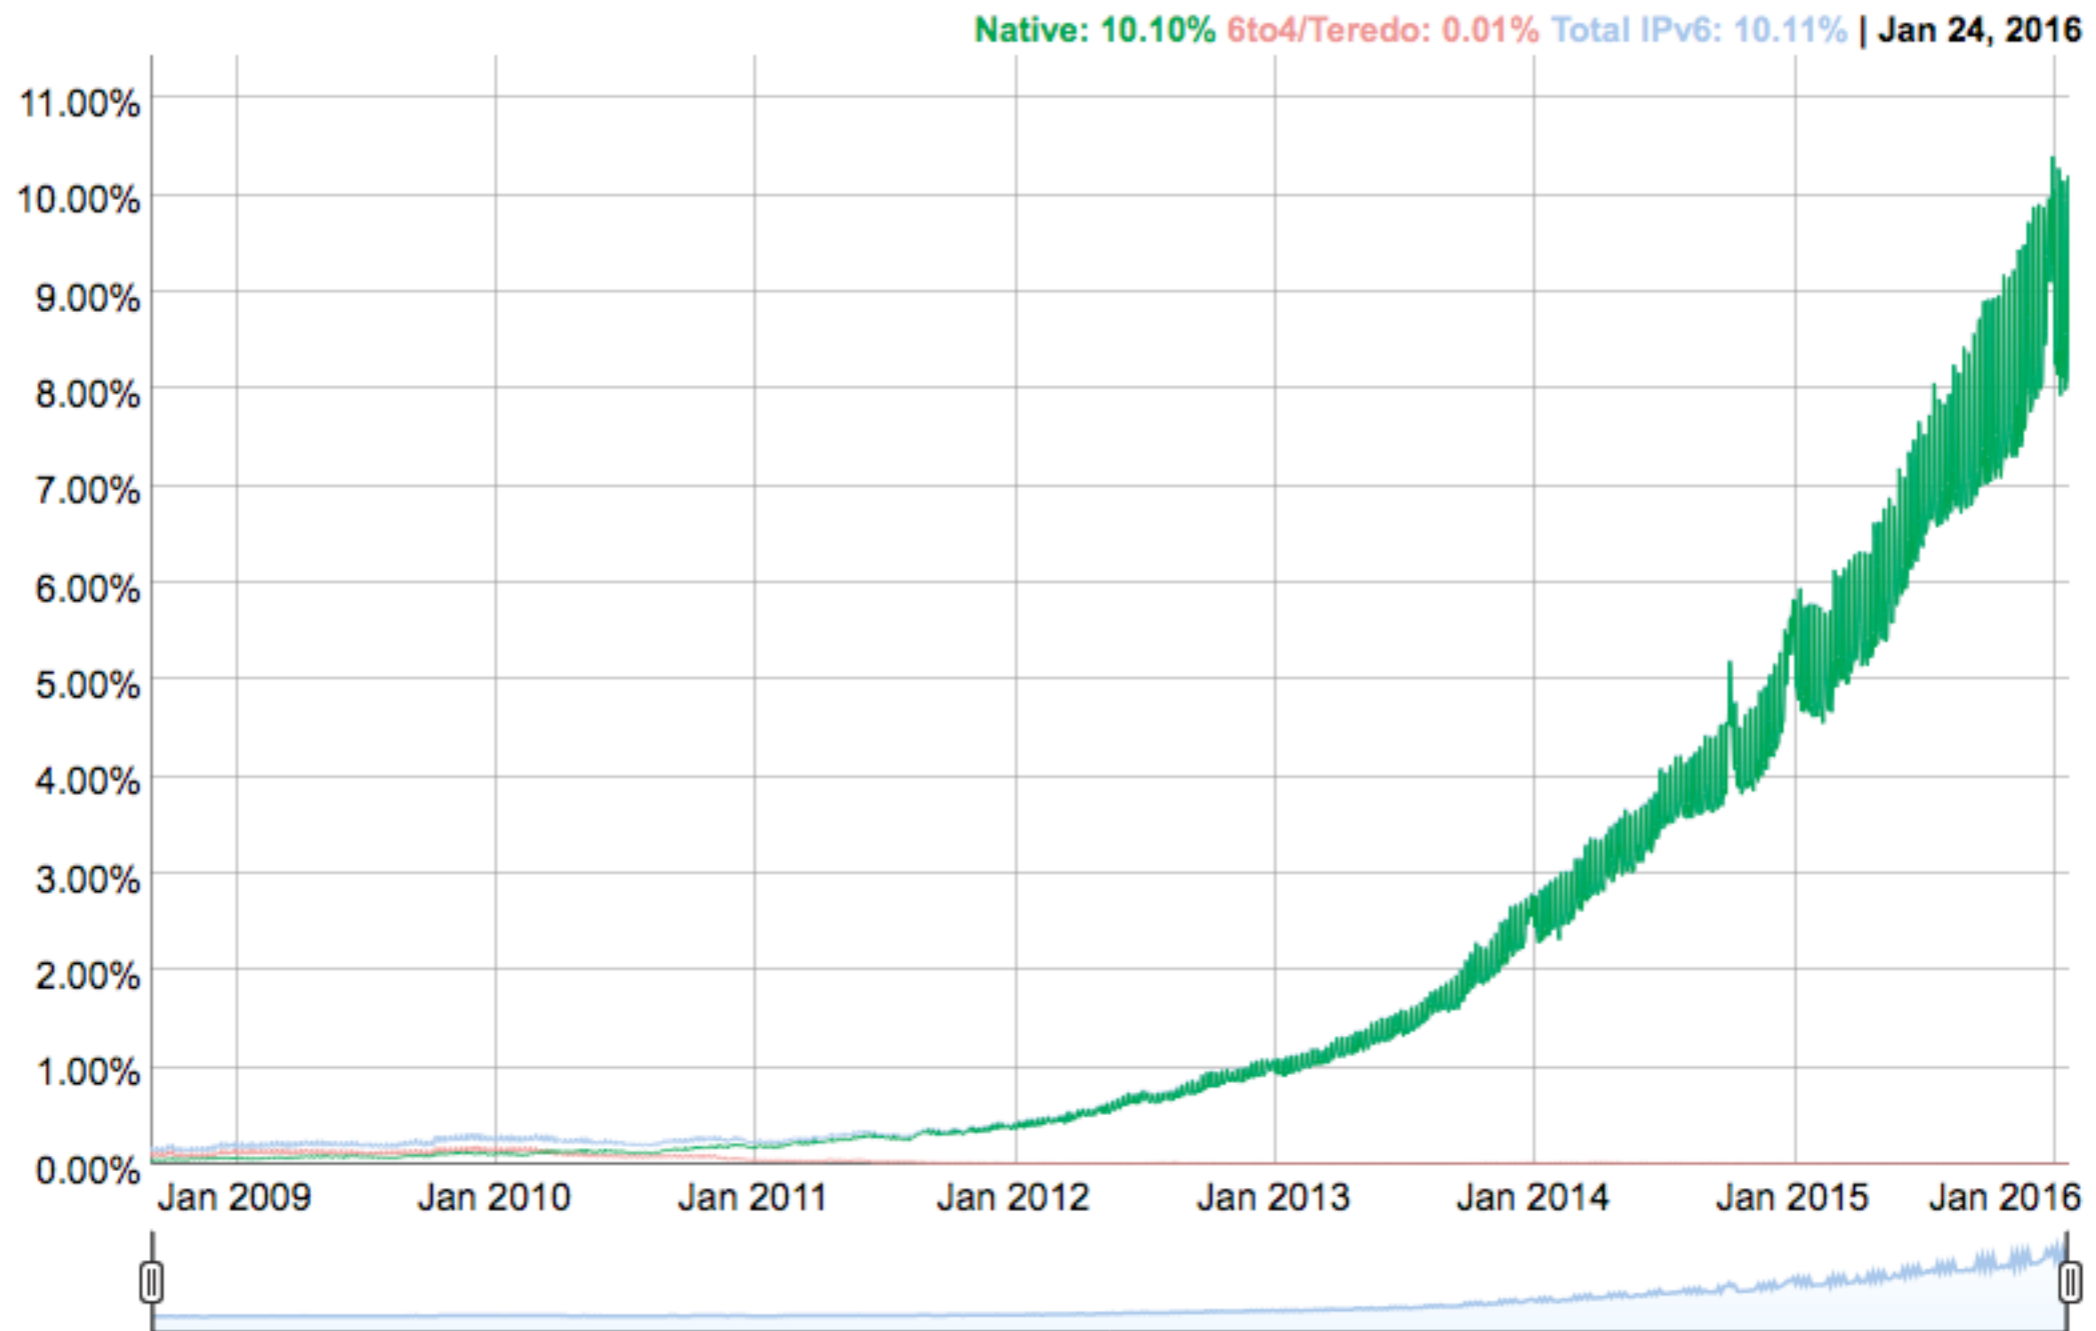

So... how much IPv4 is left?

NONE!

What happened to IPv4?

NEEDS-BASED **DISTRIBUTION**

There are *only*
4,294,967,296
IPv4 addresses

IANA IPv4 Pool

RUN OUT FAIRLY

ONE /22 ONLY

I'll just go and buy some...

What about

IPv6 ?

There are ONLY

340,282,366,920,938,463,463,374,607,431,768,211,456

IPv6 addresses

IPv6 adoption

<http://www.google.com/intl/en/ipv6/statistics.html>