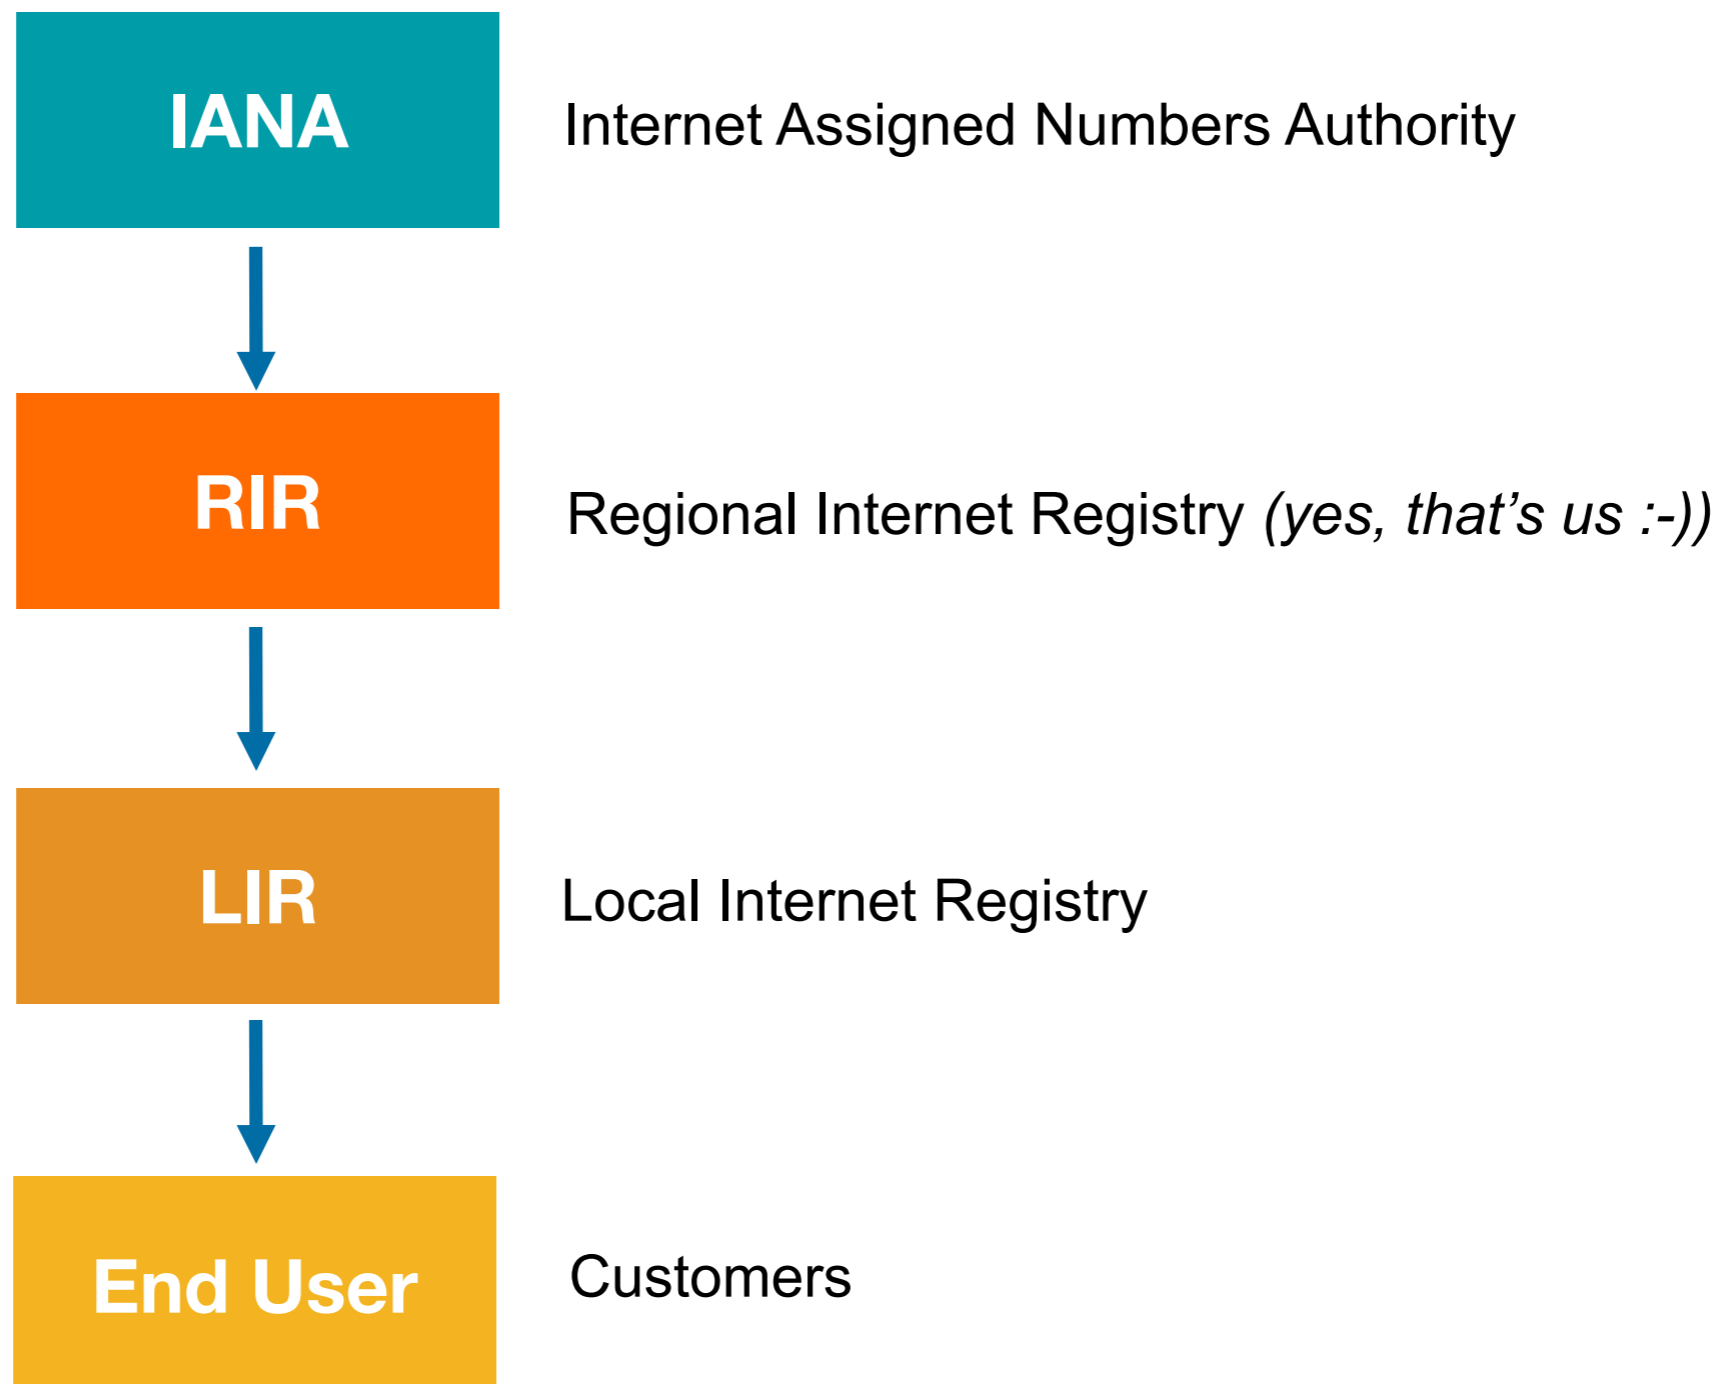

 **RIPE NCC**
RIPE NETWORK COORDINATION CENTRE

 **APNIC**

AFRINIC
The Internet Numbers Registry for Africa

- Distribute IP addresses and AS numbers
- Non-for-profit organisation
- Our members are *Local Internet Registries (LIR)*

So... how much IPv4 is left?

NONE!

What happened to IPv4?

NEEDS-BASED **DISTRIBUTION**

There are *only*
4,294,967,296
IPv4 addresses

IANA IPv4 Pool

RUN OUT FAIRLY

ONE /22 ONLY