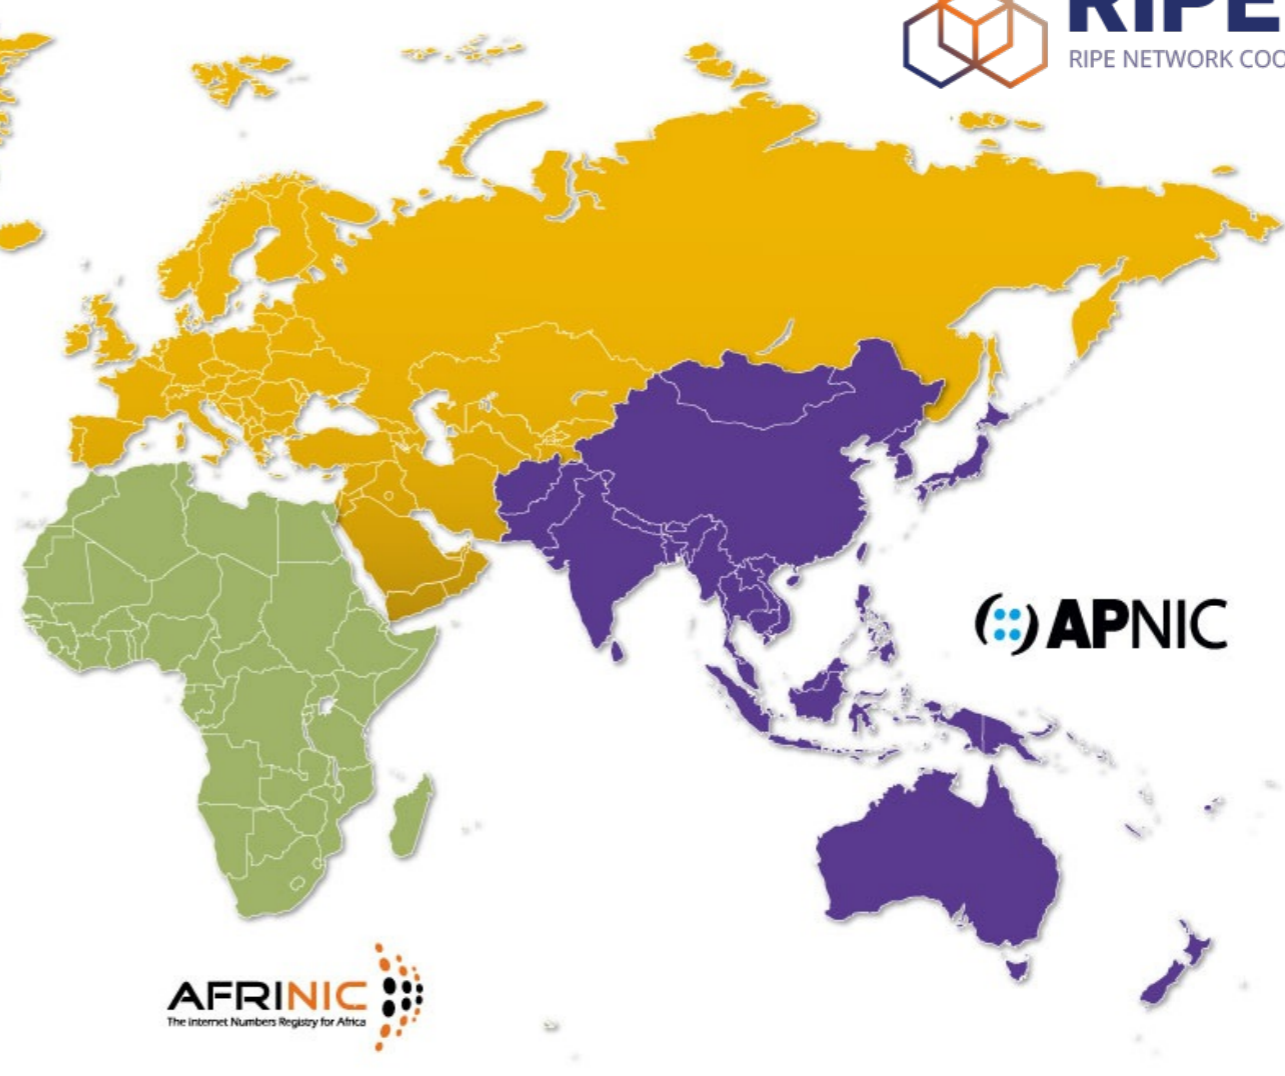

RIPE NCC
RIPE NETWORK COORDINATION CENTRE

The future of IP addresses

How to ensure your business
is ready for IPv6

RIPE NCC

RIPE NETWORK COORDINATION CENTRE

ARIN
American Registry for Internet Numbers

lacnic

 **RIPE NCC**
RIPE NETWORK COORDINATION CENTRE

 **APNIC**

AFRINIC
The Internet Numbers Registry for Africa

- Distribute IP addresses and AS numbers
- Non-for-profit organisation
- Our members are *Local Internet Registries (LIR)*

So... how much IPv4 is left?

NONE!

What happened to IPv4?

NEEDS-BASED **DISTRIBUTION**

There are *only*
4,294,967,296
IPv4 addresses

IANA IPv4 Pool

RUN OUT FAIRLY

ONE /22 ONLY