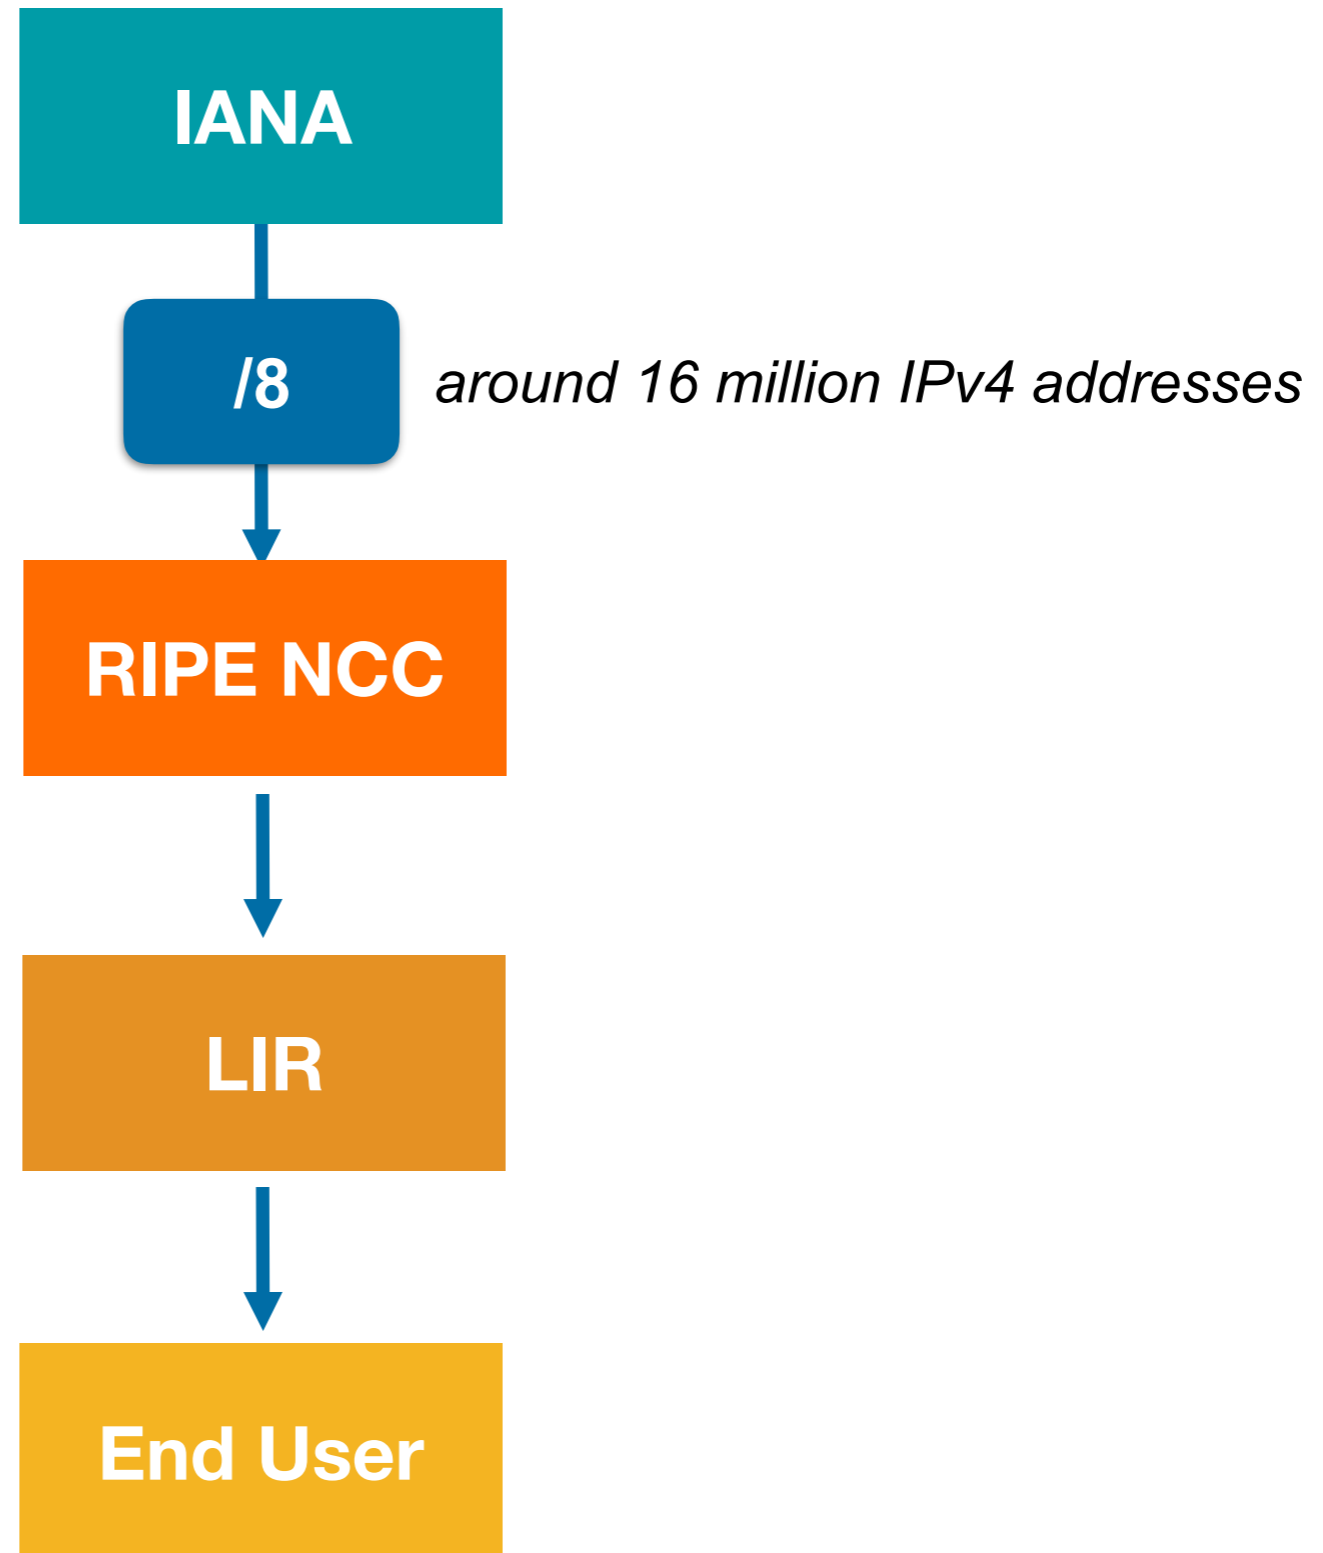

 **RIPE NCC**
RIPE NETWORK COORDINATION CENTRE

 **APNIC**

AFRINIC
The Internet Numbers Registry for Africa

- Distribute IP addresses and AS numbers
- Non-for-profit organisation
- Our members are *Local Internet Registries (LIR)*

So... how much IPv4 is left?

NONE!

What happened to IPv4?

NEEDS-BASED **DISTRIBUTION**

There are *only*
4,294,967,296
IPv4 addresses

IANA IPv4 Pool

RUN OUT FAIRLY

ONE /22 ONLY