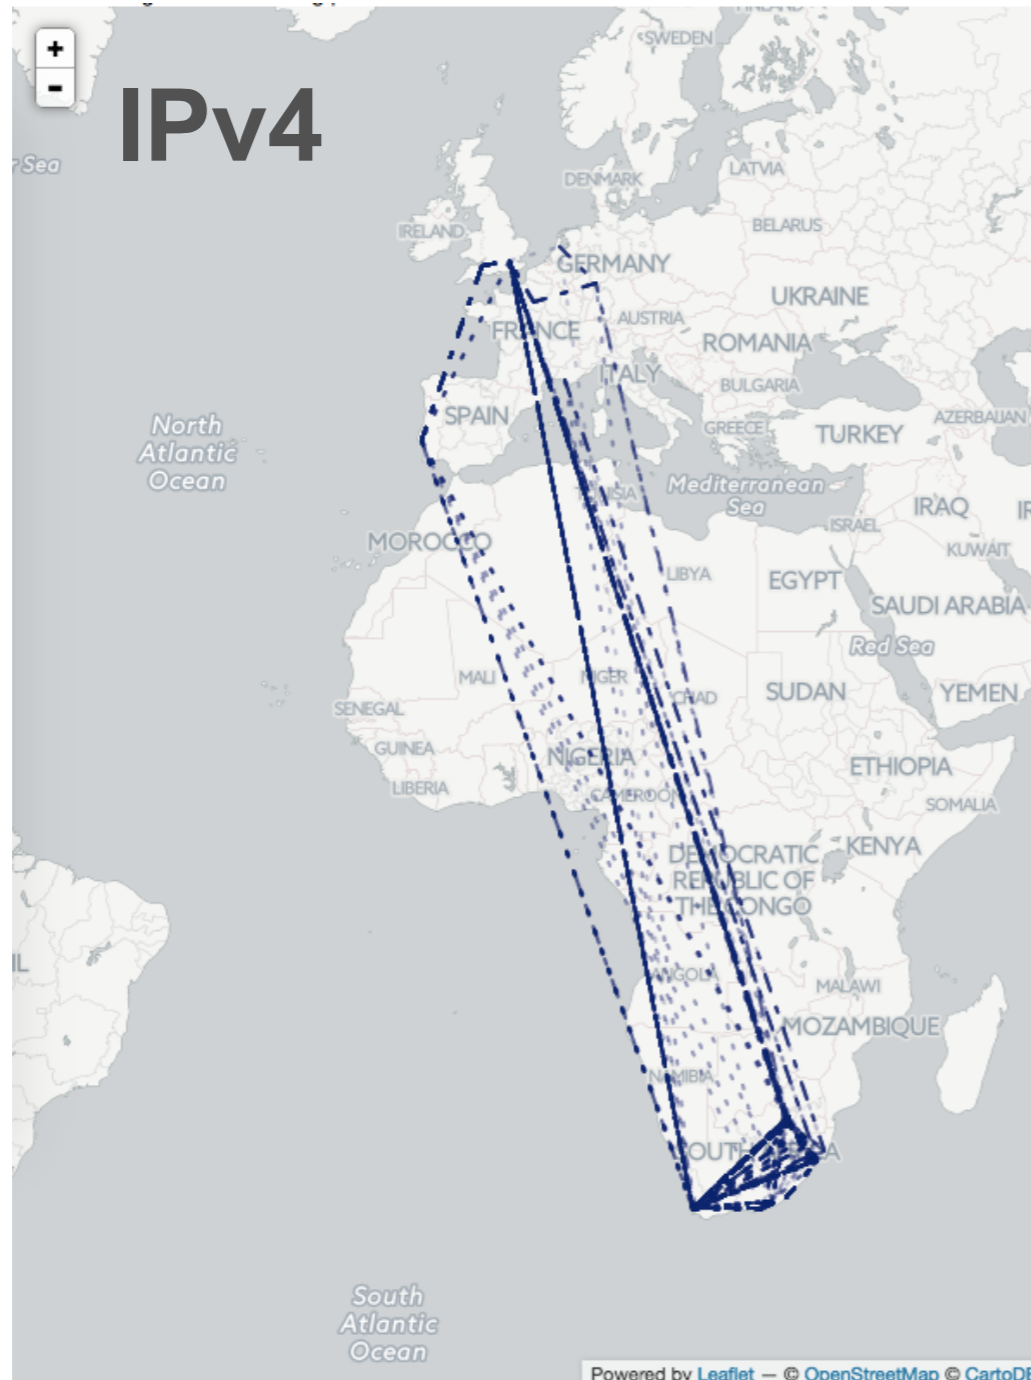

Flow Data

- Application of Atlas data