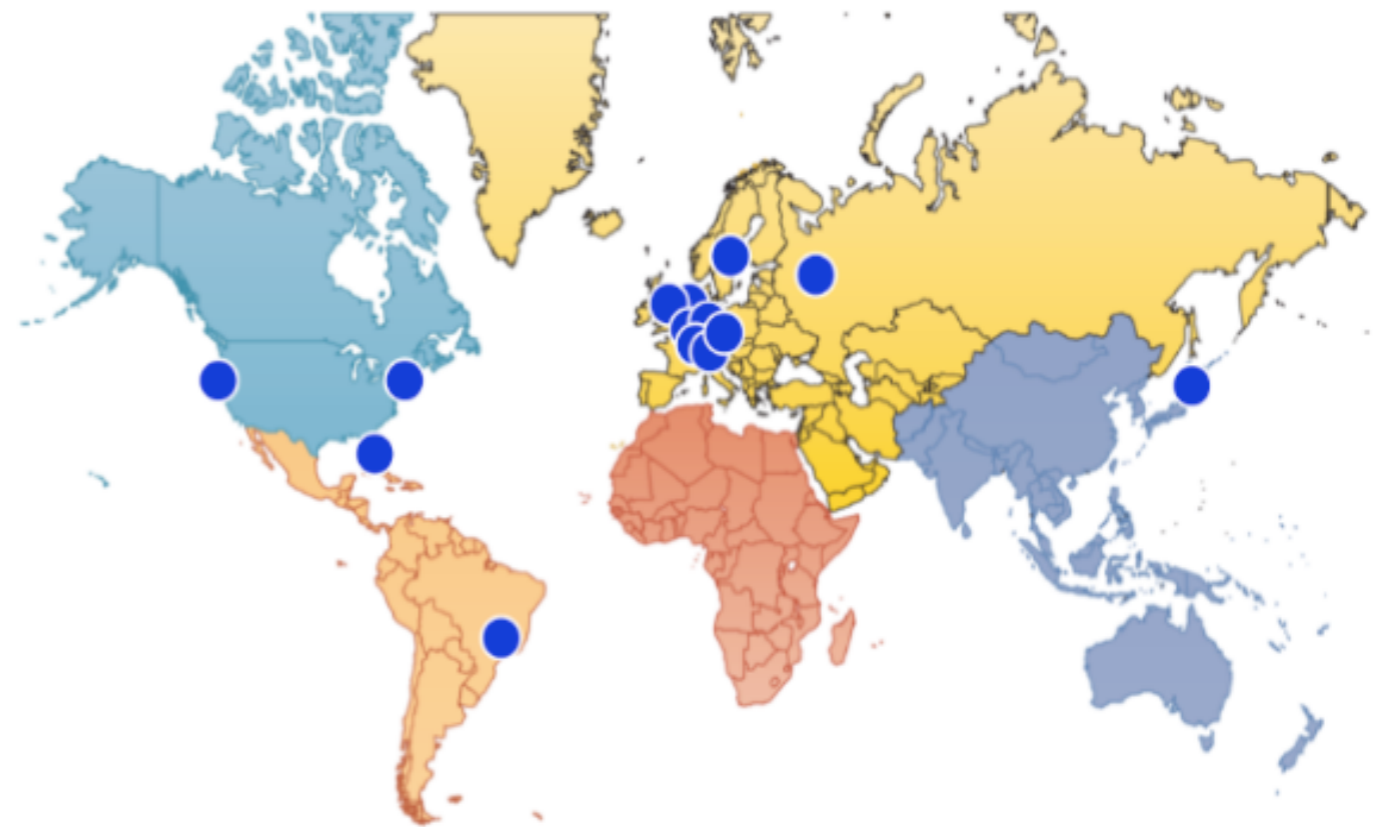

RIPE NCC
RIPE NETWORK COORDINATION CENTRE

Applications of Internet Data

safe
Is our data ~~good~~ enough?

The Trend to More Data

- RIPEstat usage grew by 1600% (2011 - 2016)
- <https://stat.ripe.net>

The screenshot displays the RIPE NCC website interface. At the top, the RIPE NCC logo and name are visible, along with a search bar for IP addresses or ASNs. The main navigation menu includes 'Manage IPs and ASNs', 'Analyse', 'Participate', 'Get Support', 'Publications', and 'About Us'. The 'Analyse' section is currently active, leading to the 'Statistics > RIPEstat' page. A breadcrumb trail shows the path: Home > Analyse > Statistics > RIPEstat. On the left sidebar, there are links for 'RIPEstat Home', 'About RIPEstat', 'Documentation', and 'Use Cases'. Below these, a box displays the user's IP address: 155.93.131.166. The main content area features a 'Search RIPEstat' section with a search input field and a 'Search' button. Below the search field, it shows 'Your network: AS37680, 155.93.128.0/20' and provides an example: 'e.g.: IPv4 prefix/range, IPv6, ASN'. A large banner for 'Routing visualised! BGPlay.' is prominently displayed, featuring a network diagram and a bar chart. At the bottom left, there is a section titled 'On RIPE Labs' with the text 'Processing RIPE Atlas and RIPEstat Data with Hadoop' and the date 'Nov 19, 2015'.

Information for resource holders

Showing results for 193.0.18.0-193.0.21.255 as of 2016-09-21 05:46:00 UTC

<https://stat.ripe.net/widget/abuse-contact-finder>

Routing Data

- RIS

- The RIPE NCC has been collecting BGP information since 1999
- 18 collectors
- 160+ full-feed peers
- <http://ris.ripe.net>

Routing Data

- Application of RIS data

<https://stat.ripe.net/SY#tabId=routing>

Flow Data

- RIPE Atlas
- Largest network for Internet measurements
- 9000+ probes
- 50000+ networks on the Internet (measured with RIS)
- Coverage: ~ 6% of all IPv4 networks