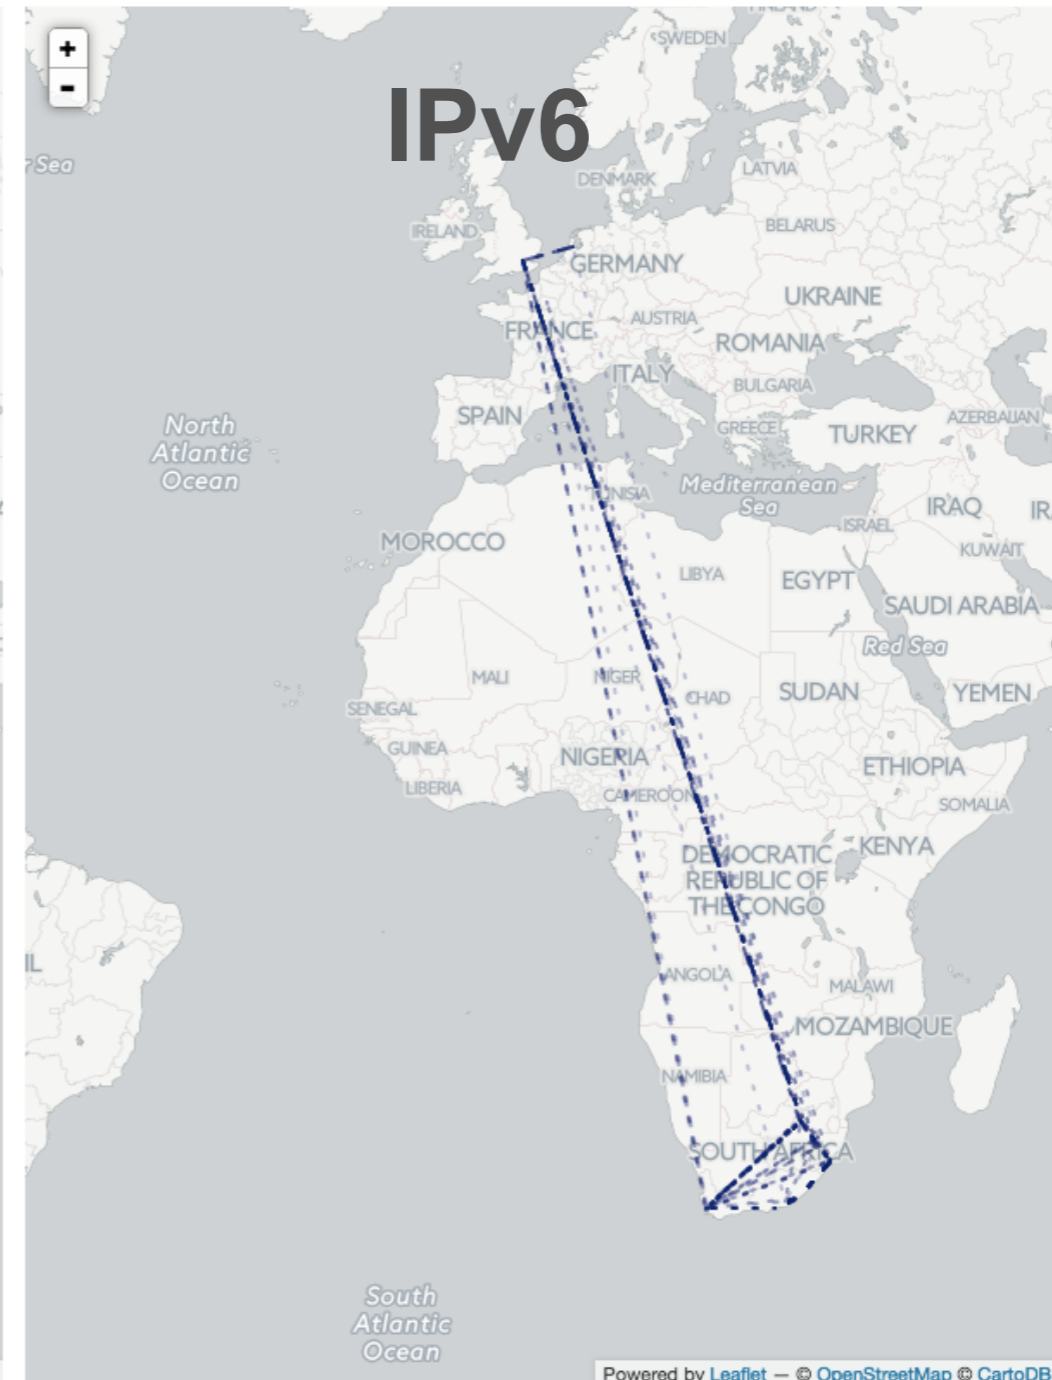

Flow Data

- Application of Atlas data