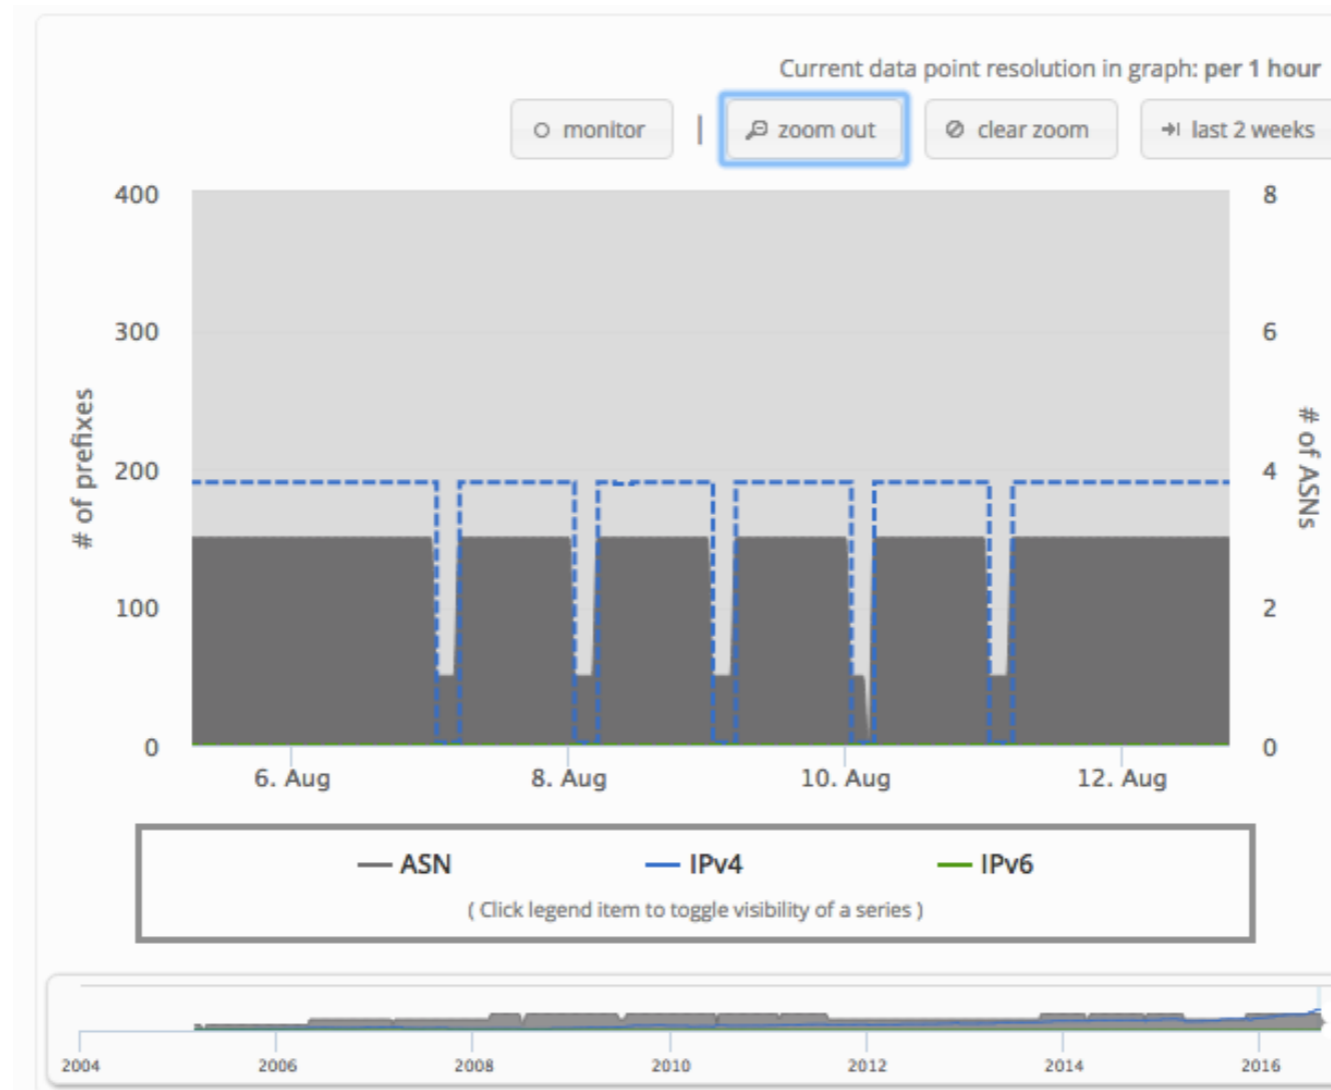

RIPE NCC
RIPE NETWORK COORDINATION CENTRE

Applications of Internet Data

safe
Is our data ~~good~~ enough?

The Trend to More Data

- RIPEstat usage grew by 1600% (2011 - 2016)
- <https://stat.ripe.net>

The screenshot displays the RIPE NCC website interface. At the top, the RIPE NCC logo and name are visible, along with a search bar for IP addresses or ASNs. The main navigation menu includes 'Manage IPs and ASNs', 'Analyse', 'Participate', 'Get Support', 'Publications', and 'About Us'. The 'Analyse' section is currently active, leading to the 'Statistics > RIPEstat' page. A breadcrumb trail shows the path: Home > Analyse > Statistics > RIPEstat. On the left sidebar, there are links for 'RIPEstat Home', 'About RIPEstat', 'Documentation', and 'Use Cases'. Below these, a box displays the user's IP address: 155.93.131.166. The main content area features a 'Search RIPEstat' section with a search input field and a 'Search' button. Below the search field, it shows 'Your network: AS37680, 155.93.128.0/20' and provides an example: 'e.g.: IPv4 prefix/range, IPv6, ASN'. A large banner for 'Routing visualised! BGPlay.' is prominently displayed, featuring a network diagram and a bar chart. At the bottom left, there is a section titled 'On RIPE Labs' with the text 'Processing RIPE Atlas and RIPEstat Data with Hadoop' and the date 'Nov 19, 2015'.

Information for resource holders

Showing results for 193.0.18.0-193.0.21.255 as of 2016-09-21 05:46:00 UTC

<https://stat.ripe.net/widget/abuse-contact-finder>

Routing Data

- RIS

- The RIPE NCC has been collecting BGP information since 1999
- 18 collectors
- 160+ full-feed peers
- <http://ris.ripe.net>

Routing Data

- Application of RIS data

<https://stat.ripe.net/SY#tabId=routing>

Flow Data

- RIPE Atlas
- Largest network for Internet measurements
- 9000+ probes
- 50000+ networks on the Internet (measured with RIS)
- Coverage: ~ 6% of all IPv4 networks