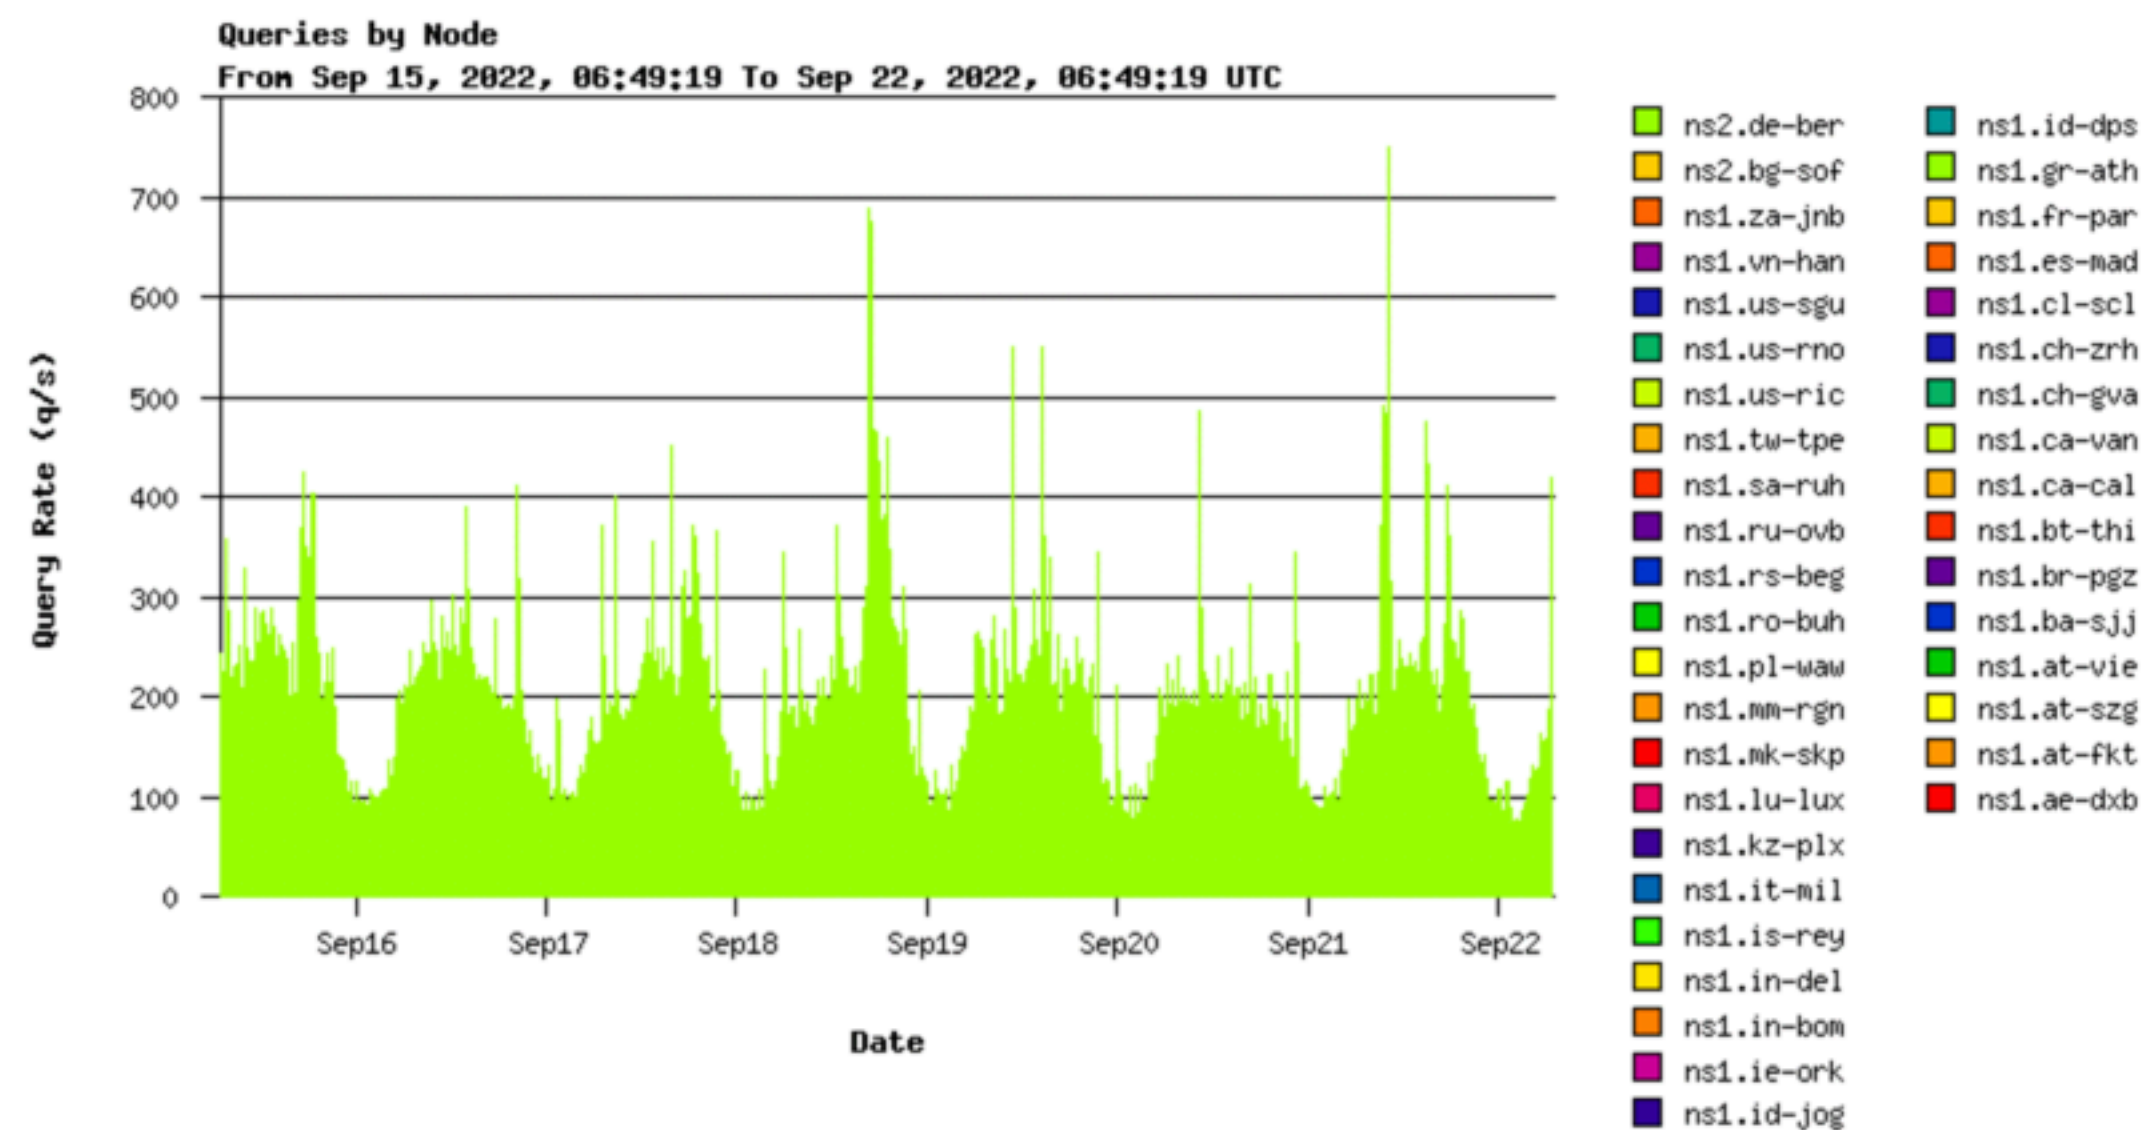

K-root Infrastructure

- One of the 13 Internet root name servers
- K-root node in Athens and hosted by GR-IX
- We are open to hosting more hosted nodes outside of Athens
- [Apply to host a node](#)