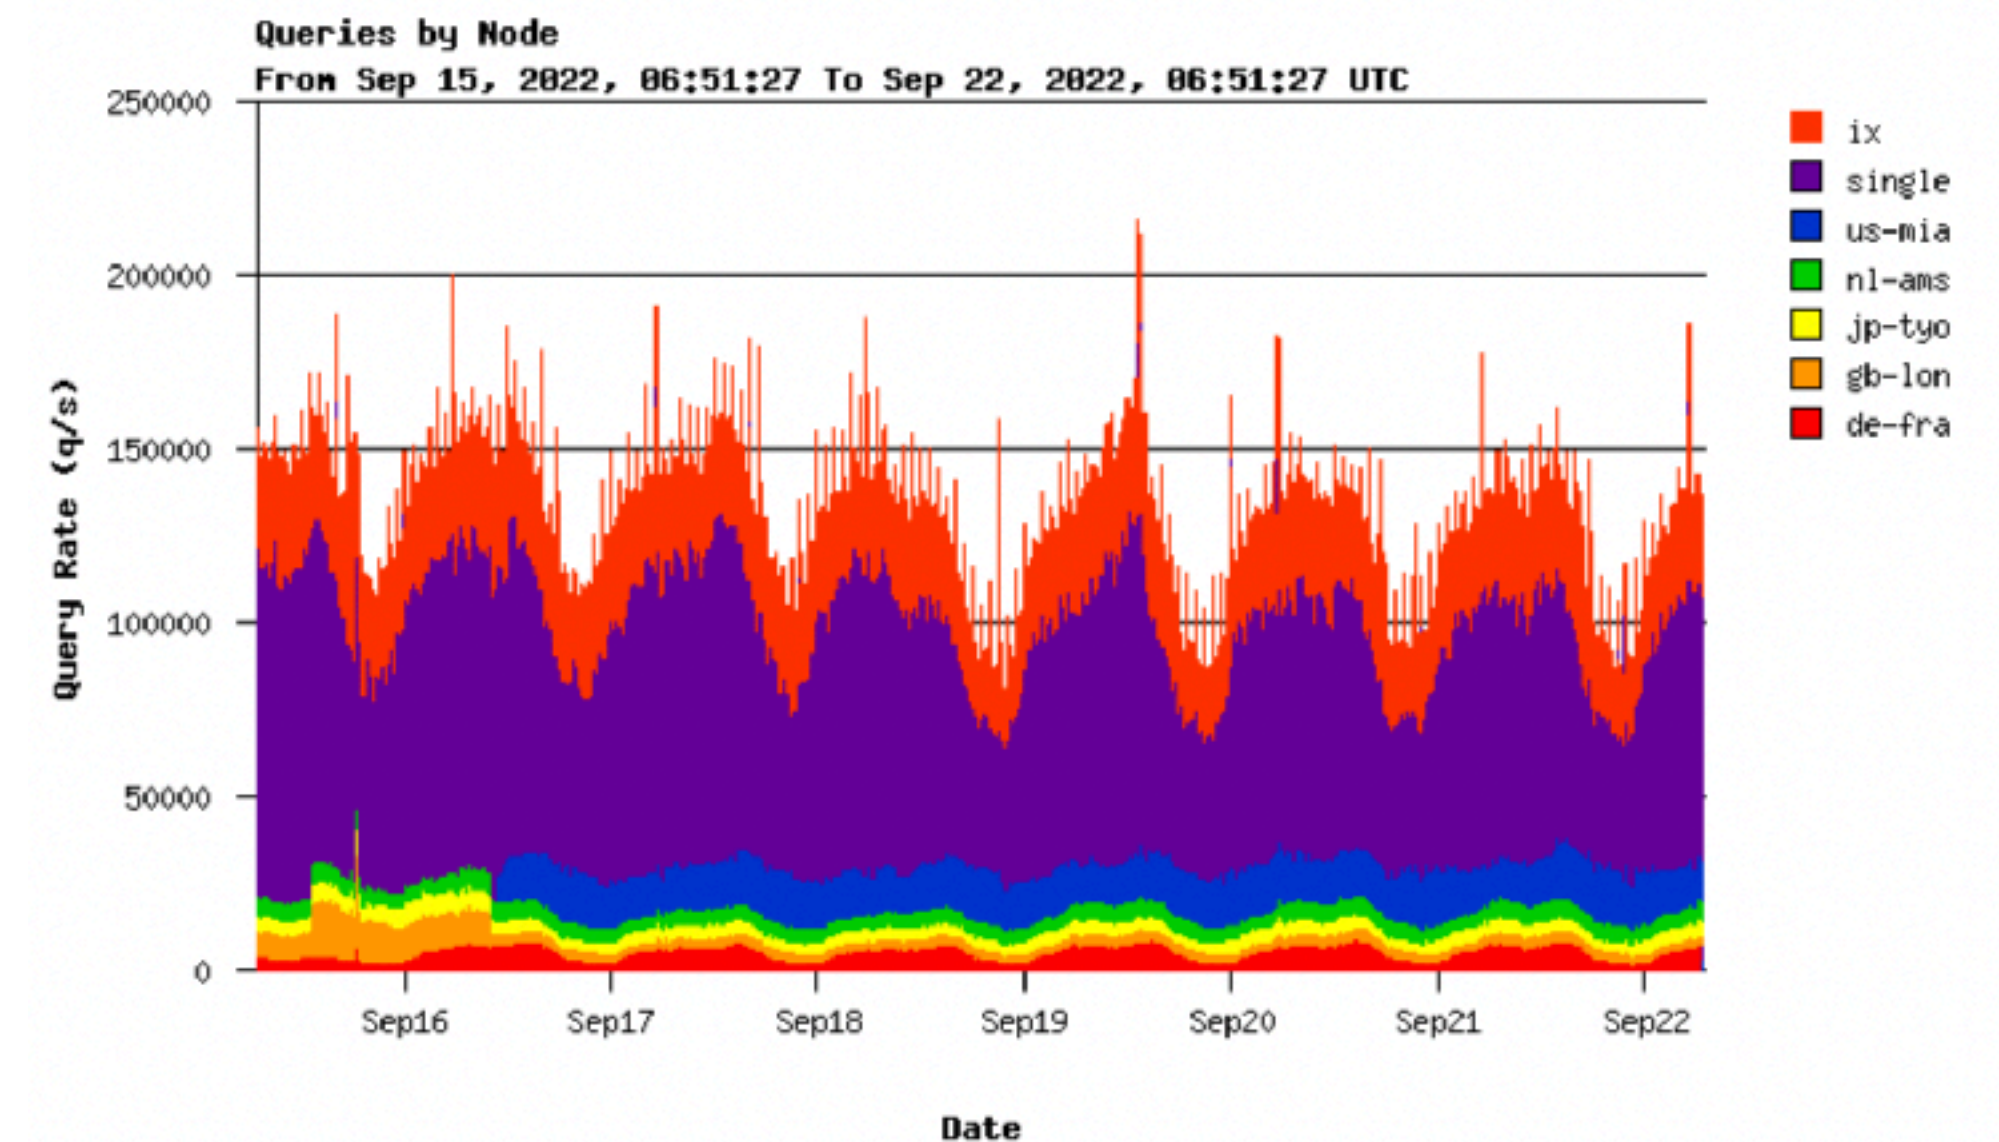

K-root Infrastructure

- One of the 13 Internet root name servers
- K-root node in Athens and hosted by GR-IX
- We are open to hosting more hosted nodes outside of Athens
- [Apply to host a node](#)