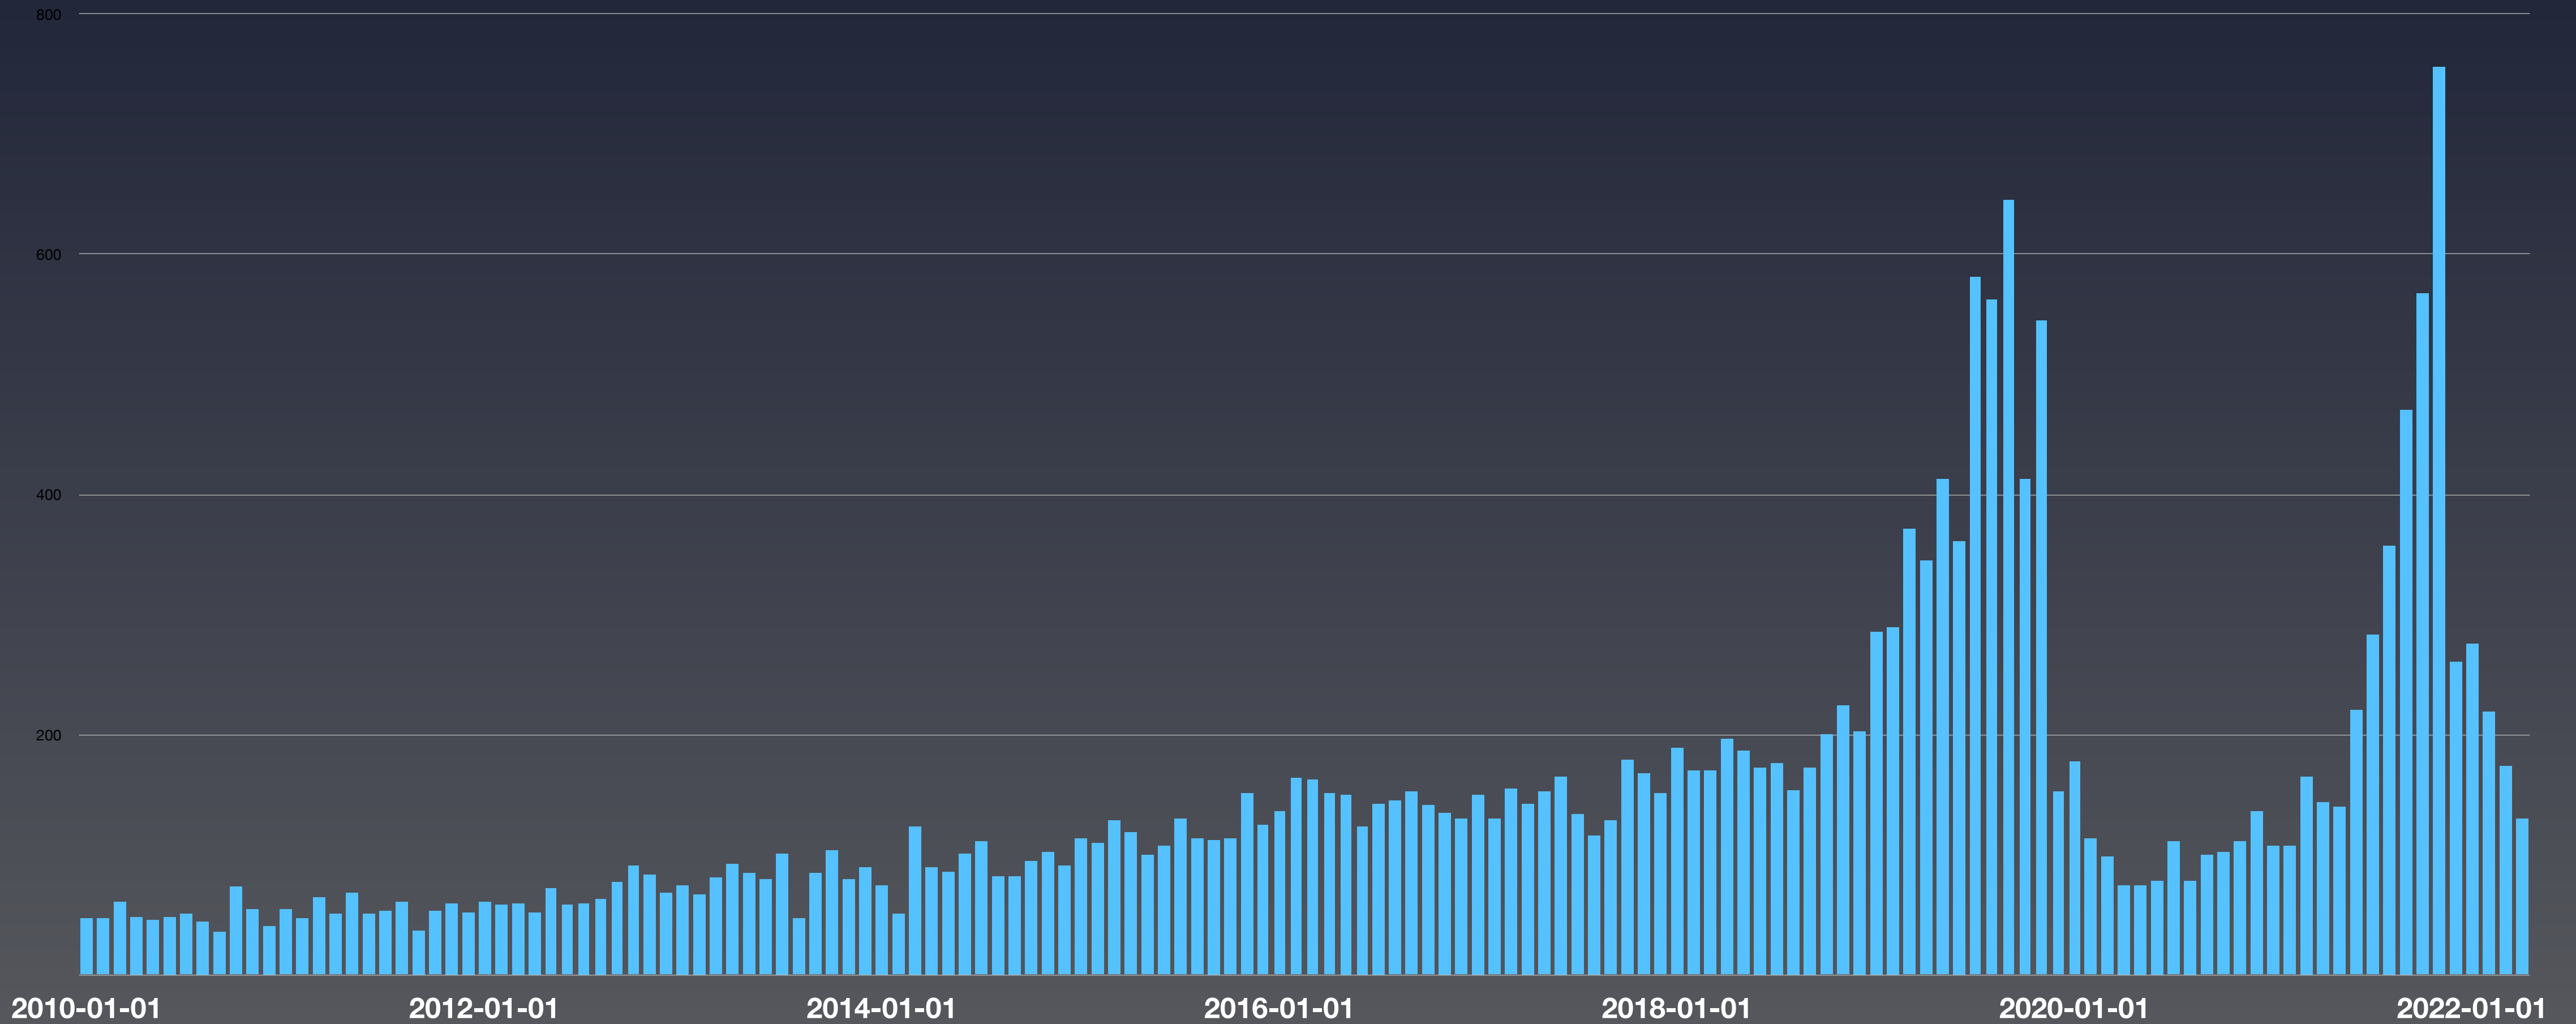

RPKI Deployment

Figure 29:
IPv4 address space covered by RPKI

Figure 30:
IPv6 address space covered by RPKI

RIPE NCC
Developments

New LIR Applications

Registry

- Workload remains high
- Number of LIRs on [IPv4 Waiting List](#) currently nearly at 1,000
- New: Live chat feature on ripe.net and in the LIR Portal
- New: RIPE NCC Service Announcements Dashboard
 - <https://status.ripe.net>