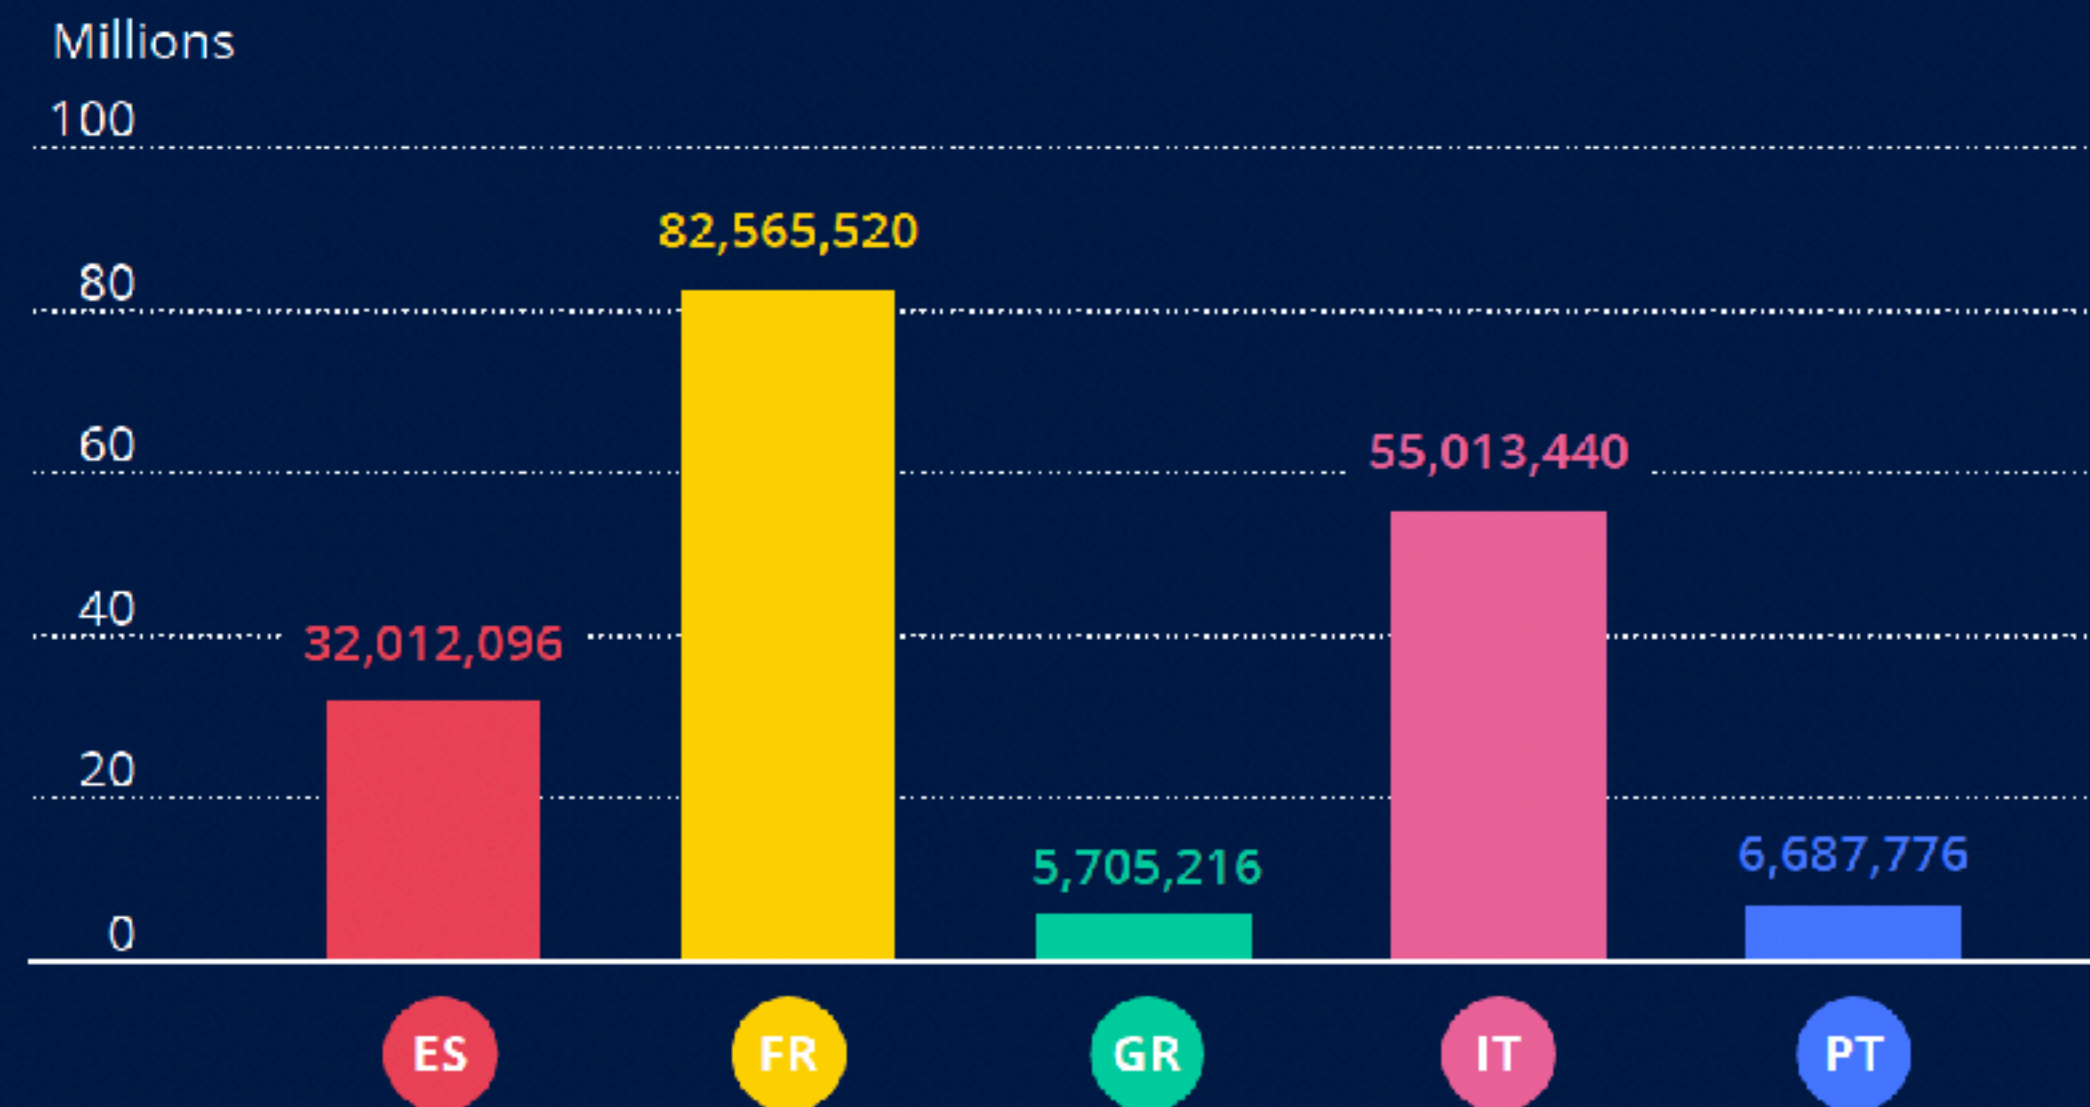

Highlights

- Number of LIRs: 100

Highlights

- IPv4 Holdings: 5,699,072

Figure 3:
IPv4 holdings

Figure 4:
IPv4 holdings by organisation

Highlights

- IPv6 Allocated /32: 440
- IPv6 Deployment Rate: 47-50%