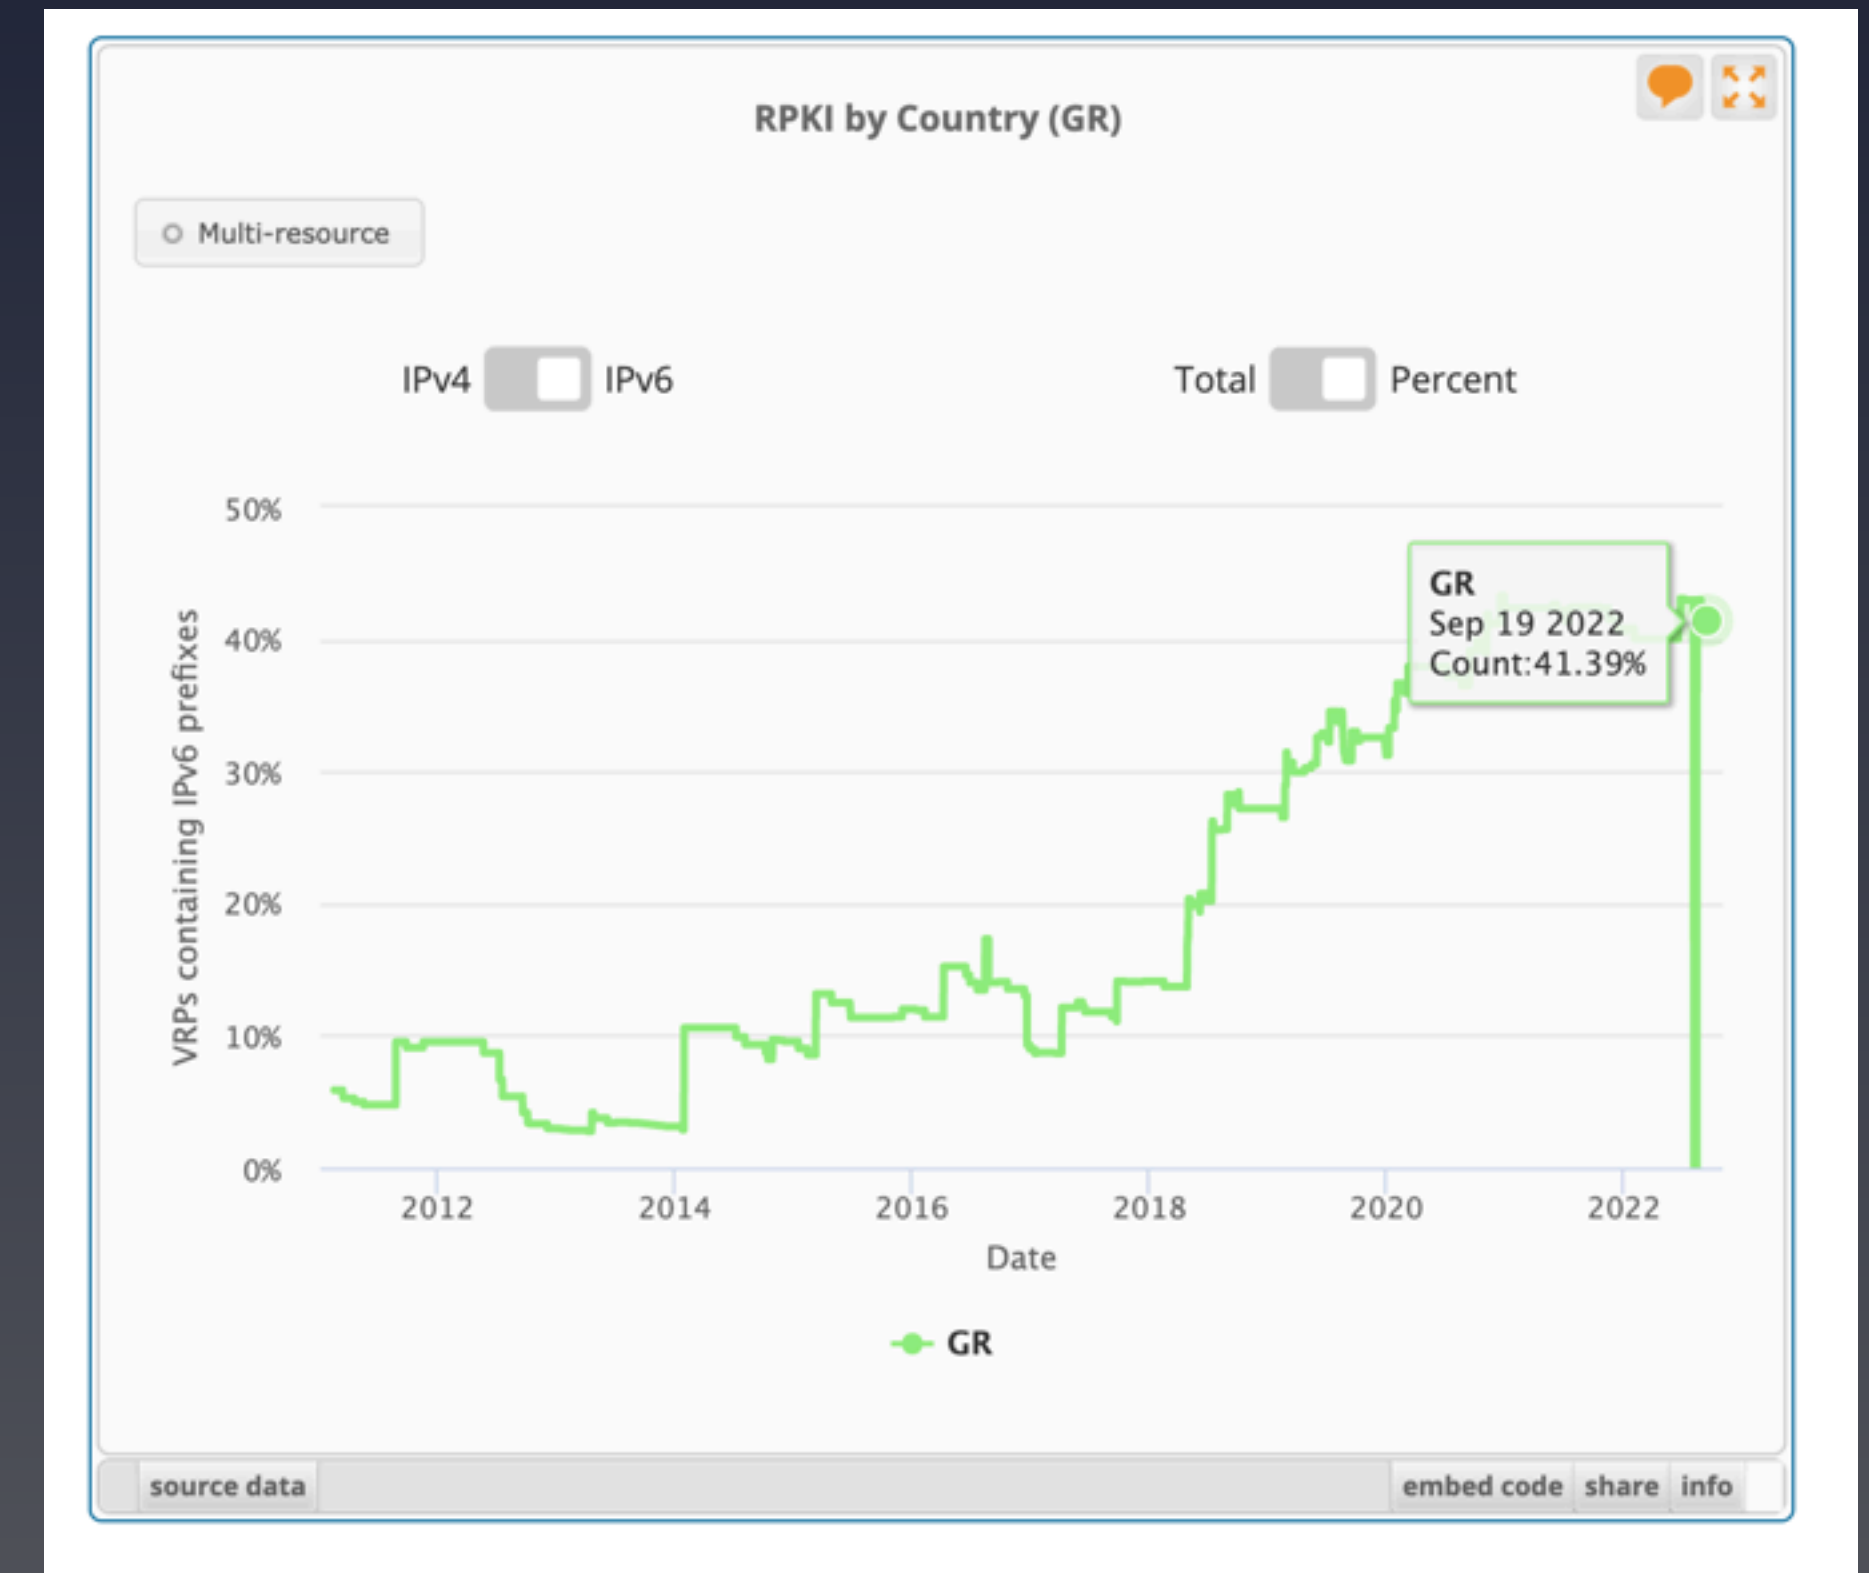

RPKI Deployment

- RPKI is a security framework that helps network operators make more informed and secure routing decisions
- **93%** of the IPv4 address space in Greece is covered by ROAs
- Don't forget about IPv6 - **only 41%**
- [More information on our website](#)