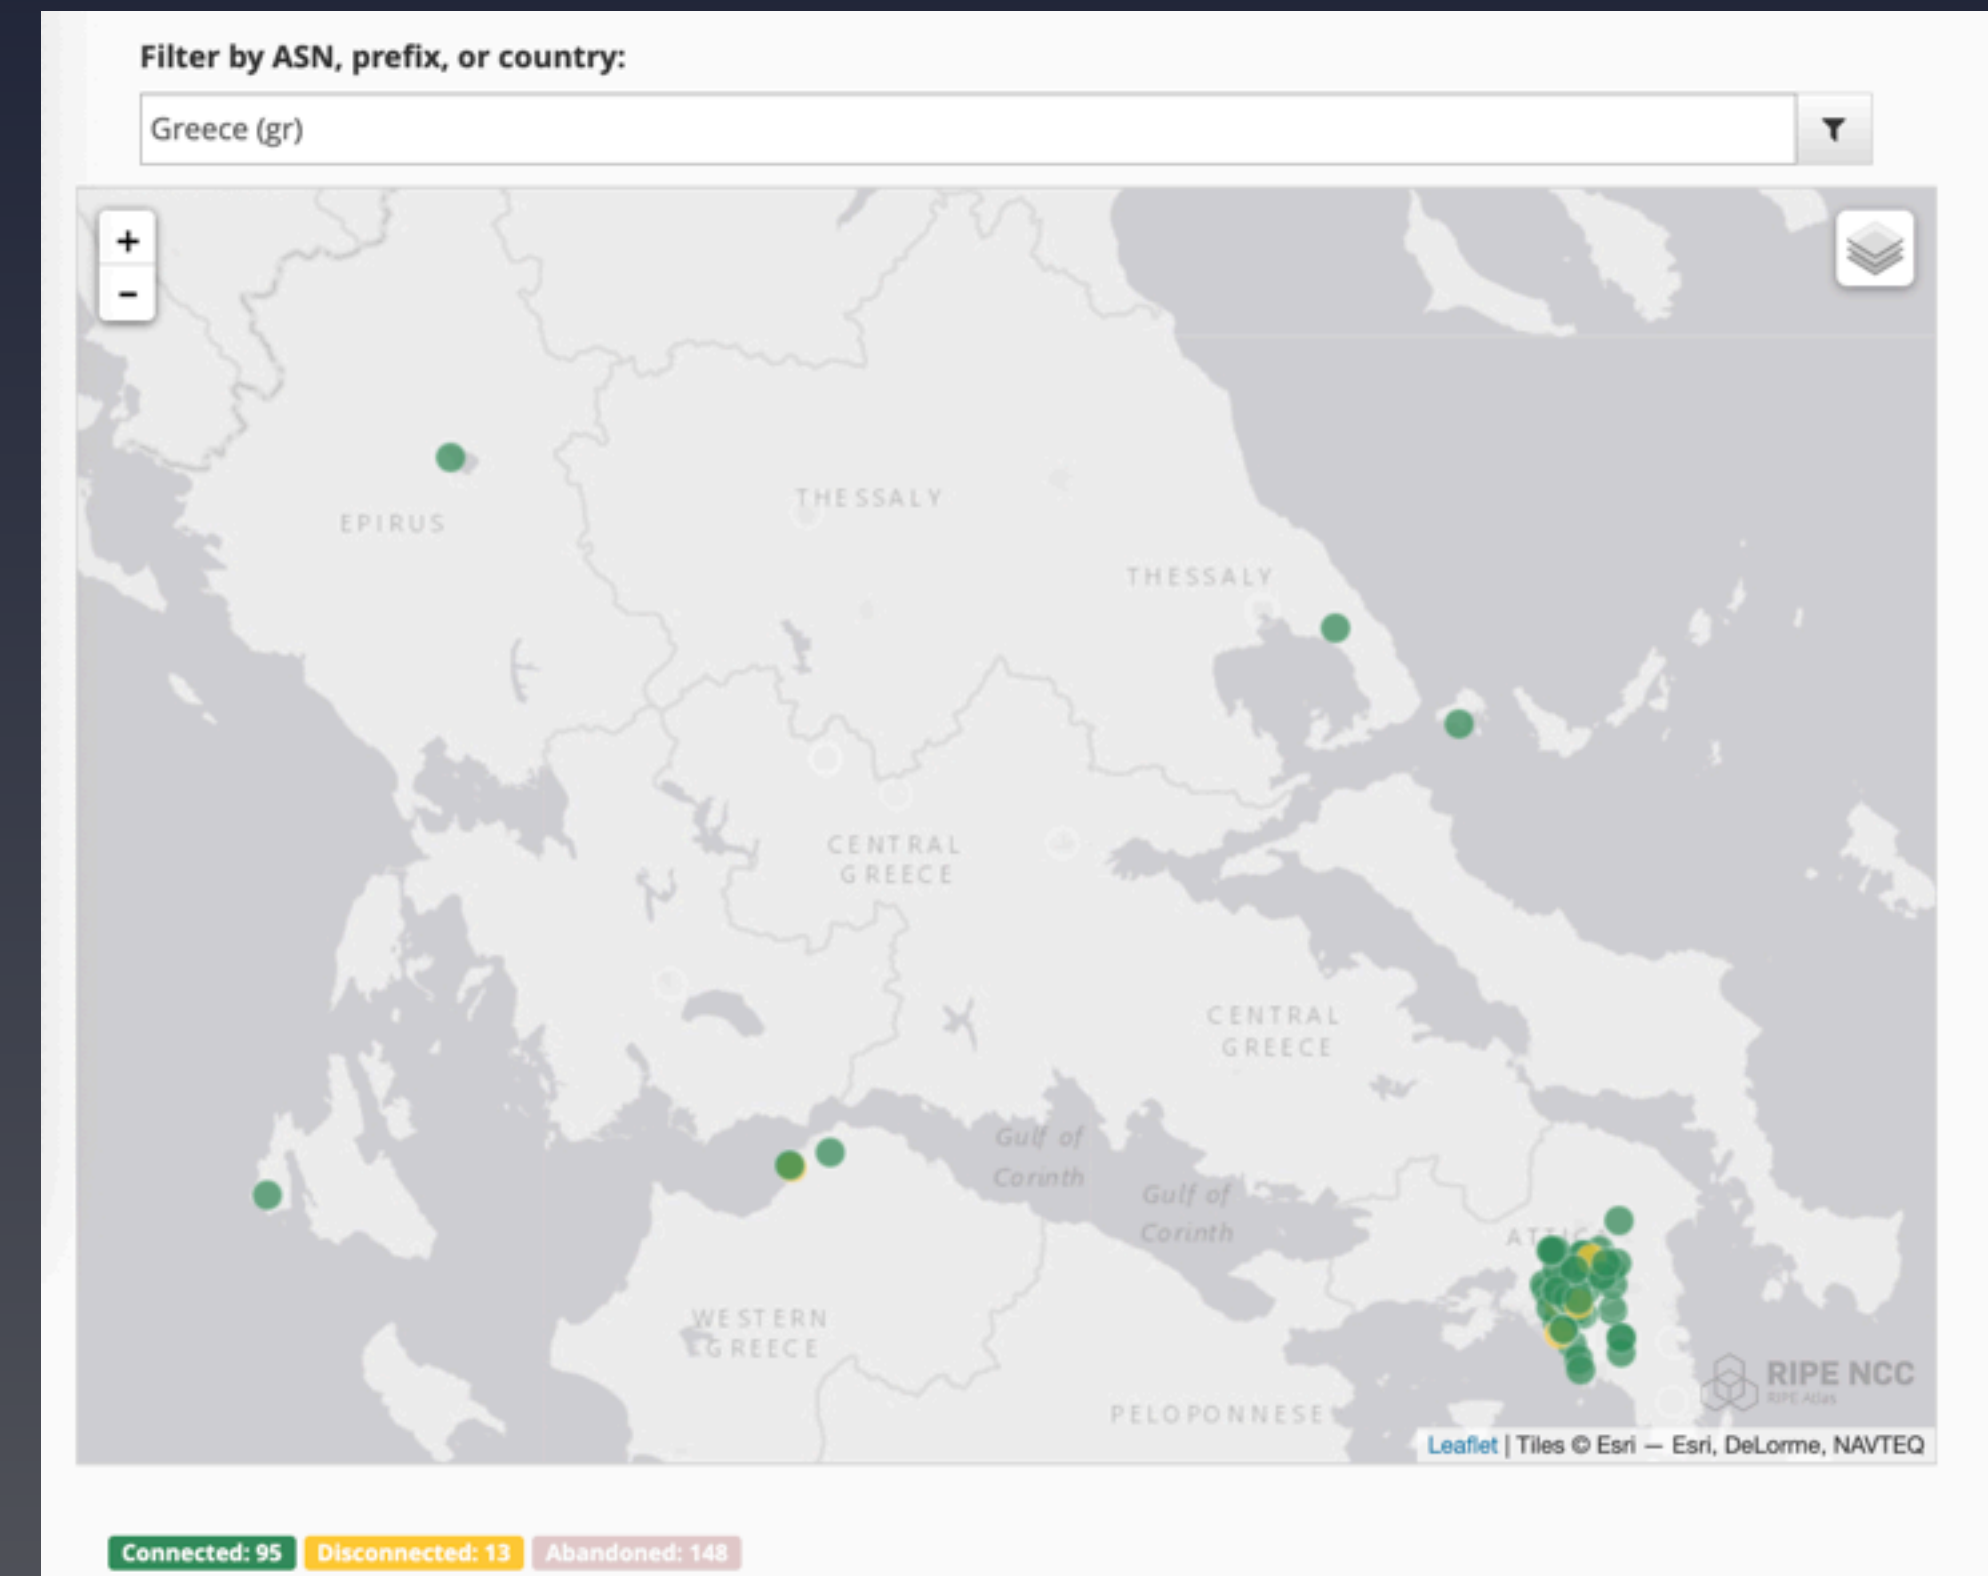

Help us Expand RIPE Atlas

- There are **66 IPv4-capable** and **38 IPv6-capable** RIPE Atlas probes in Greece, all routed to this instance of K-root
- These ASNs are welcome:
  - 29247 - COSMOTE-GR
  - 12361 - Panafonet-AS
  - 35506 - SYZEFXIS
  - 200736 - INALAN
  - 57794 - HCN-01
  - 208149 - SKYTelecom-AS
- We would like to see some in Central Greece and around Thessaly
- [Apply to host a probe](#)