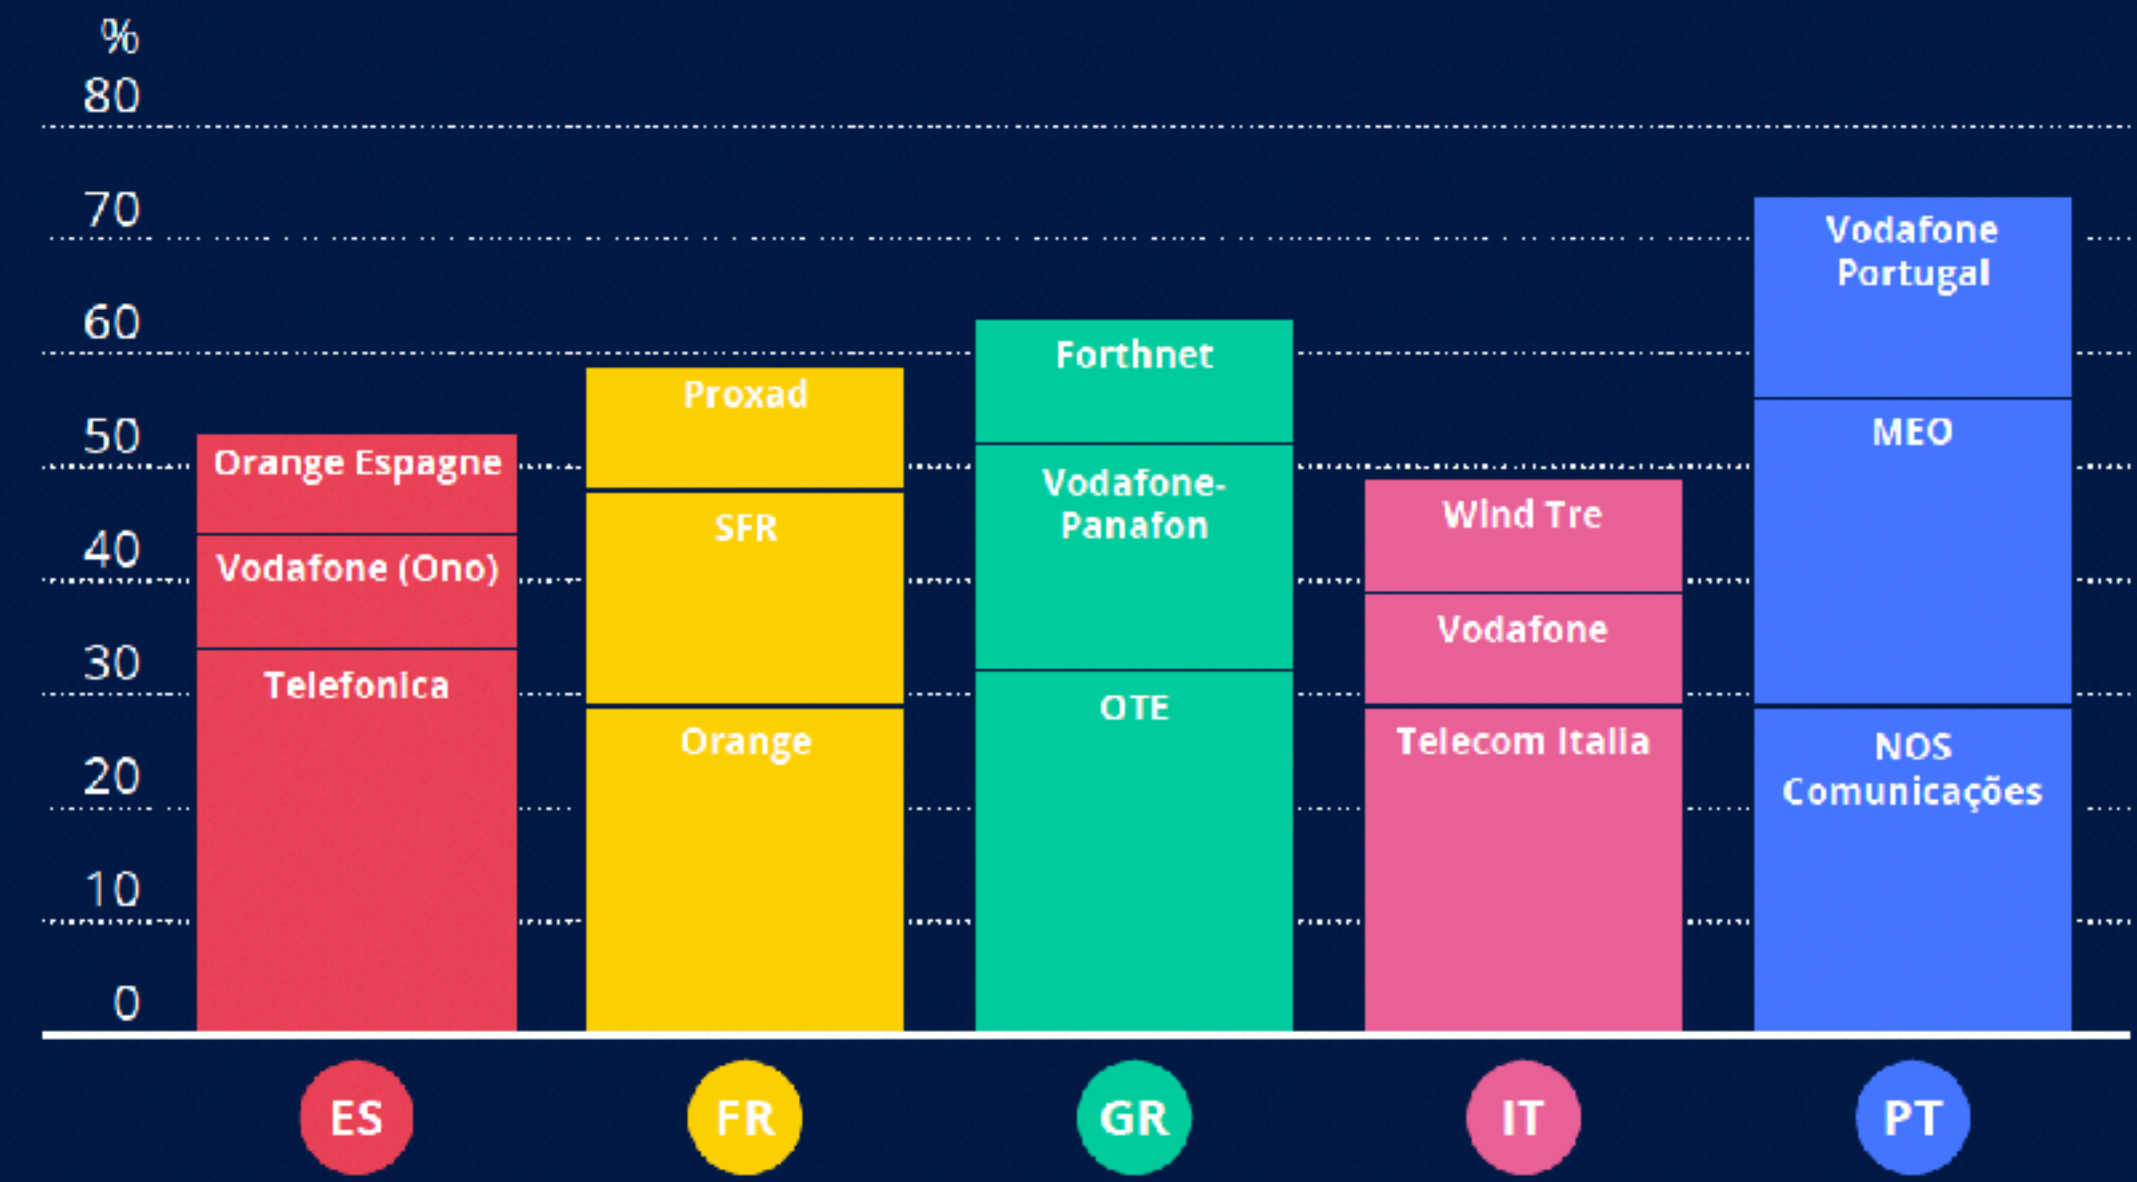

Highlights

- Number of LIRs: 100

Highlights

- IPv4 Holdings: 5,699,072

Figure 3:
IPv4 holdings

Figure 4:
IPv4 holdings by organisation

Highlights

- IPv6 Allocated /32: 440
- IPv6 Deployment Rate: 47-50%