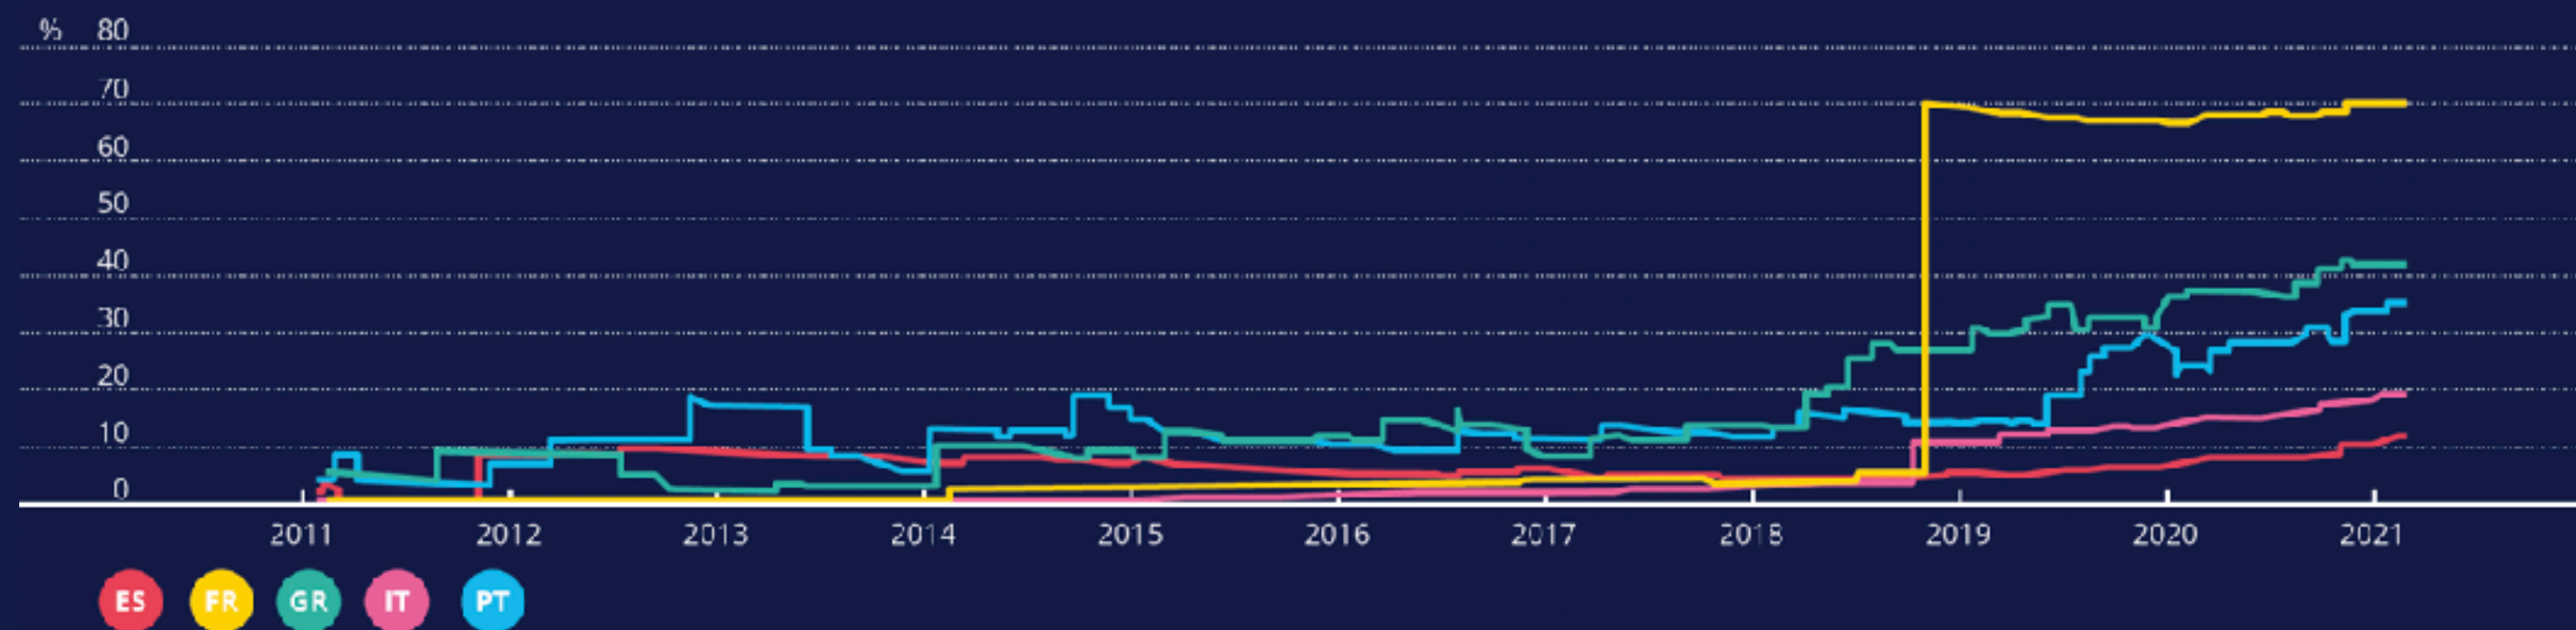

RPKI Deployment

Figure 29:
IPv4 address space covered by RPKI

Figure 30:
IPv6 address space covered by RPKI

RIPE NCC
Developments

New LIR Applications

Registry

- Workload remains high
- Number of LIRs on [IPv4 Waiting List](#) currently nearly at 1,000
- New: Live chat feature on ripe.net and in the LIR Portal
- New: RIPE NCC Service Announcements Dashboard
 - <https://status.ripe.net>