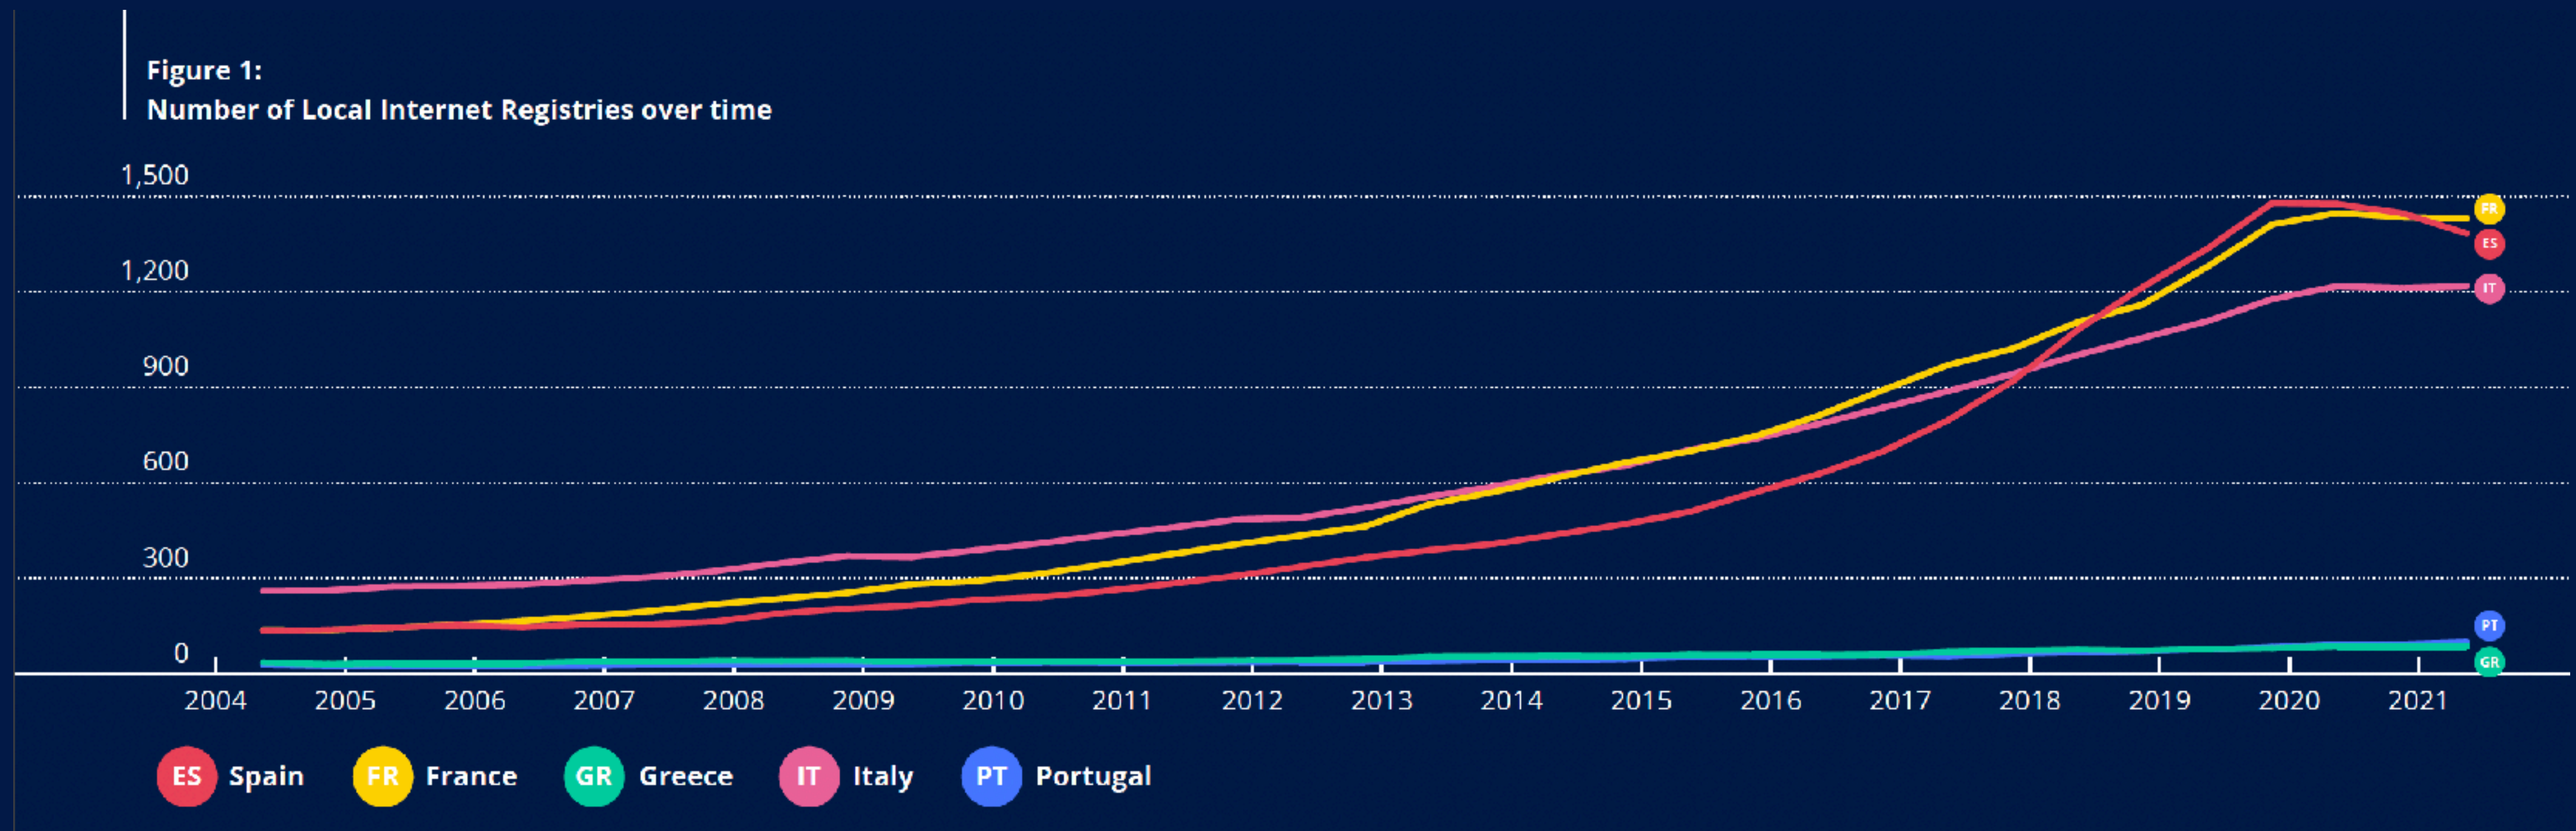

RIPE NCC
RIPE NETWORK COORDINATION CENTRE

RIPE NCC Update

Adonis Stergiopoulos
Senior Communications Officer

The Internet in Greece

Mediterranean Internet Country Report

- Focus on Greece, Portugal, Spain, France and Italy
- Analysis of the market landscape and its state of development
- Close look at Internet routing and access to the global DNS
- Investigate connections to the global Internet
- Available on [RIPE Labs](#)

Highlights

- Number of LIRs: 100

Highlights

- IPv4 Holdings: 5,699,072

Figure 3:
IPv4 holdings

Figure 4:
IPv4 holdings by organisation

Highlights

- IPv6 Allocated /32: 440
- IPv6 Deployment Rate: 47-50%