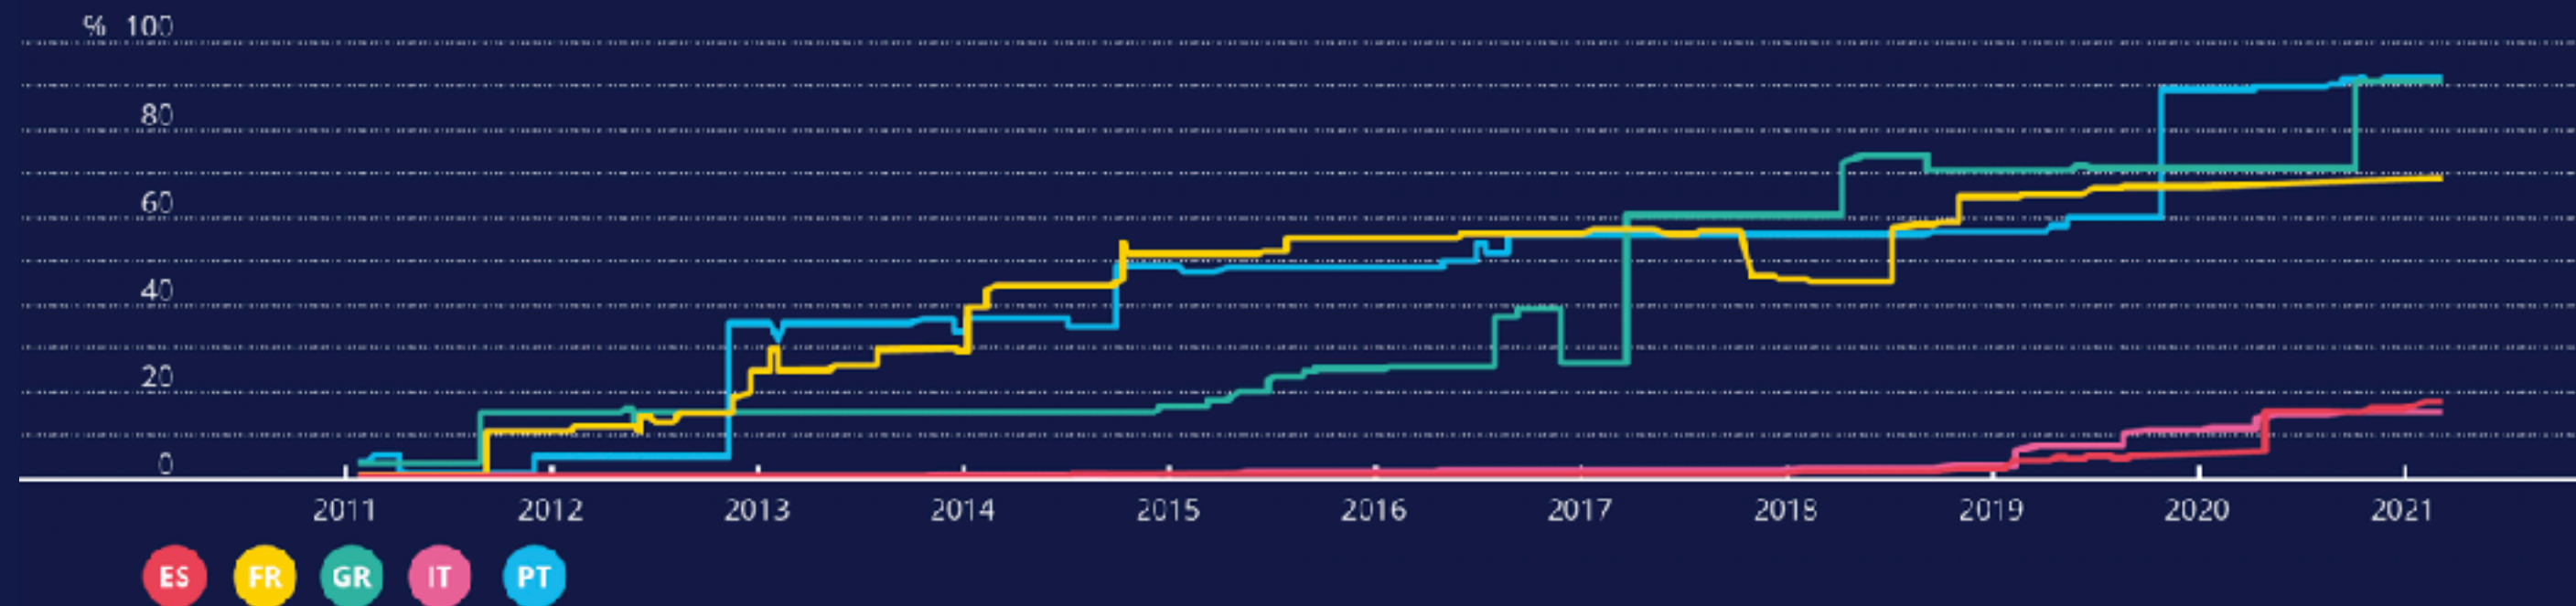

RPKI Deployment

Figure 29:
IPv4 address space covered by RPKI

Figure 30:
IPv6 address space covered by RPKI

RIPE NCC
Developments

New LIR Applications

Registry

- Workload remains high
- Number of LIRs on [IPv4 Waiting List](#) currently nearly at 1,000
- New: Live chat feature on ripe.net and in the LIR Portal
- New: RIPE NCC Service Announcements Dashboard
 - <https://status.ripe.net>