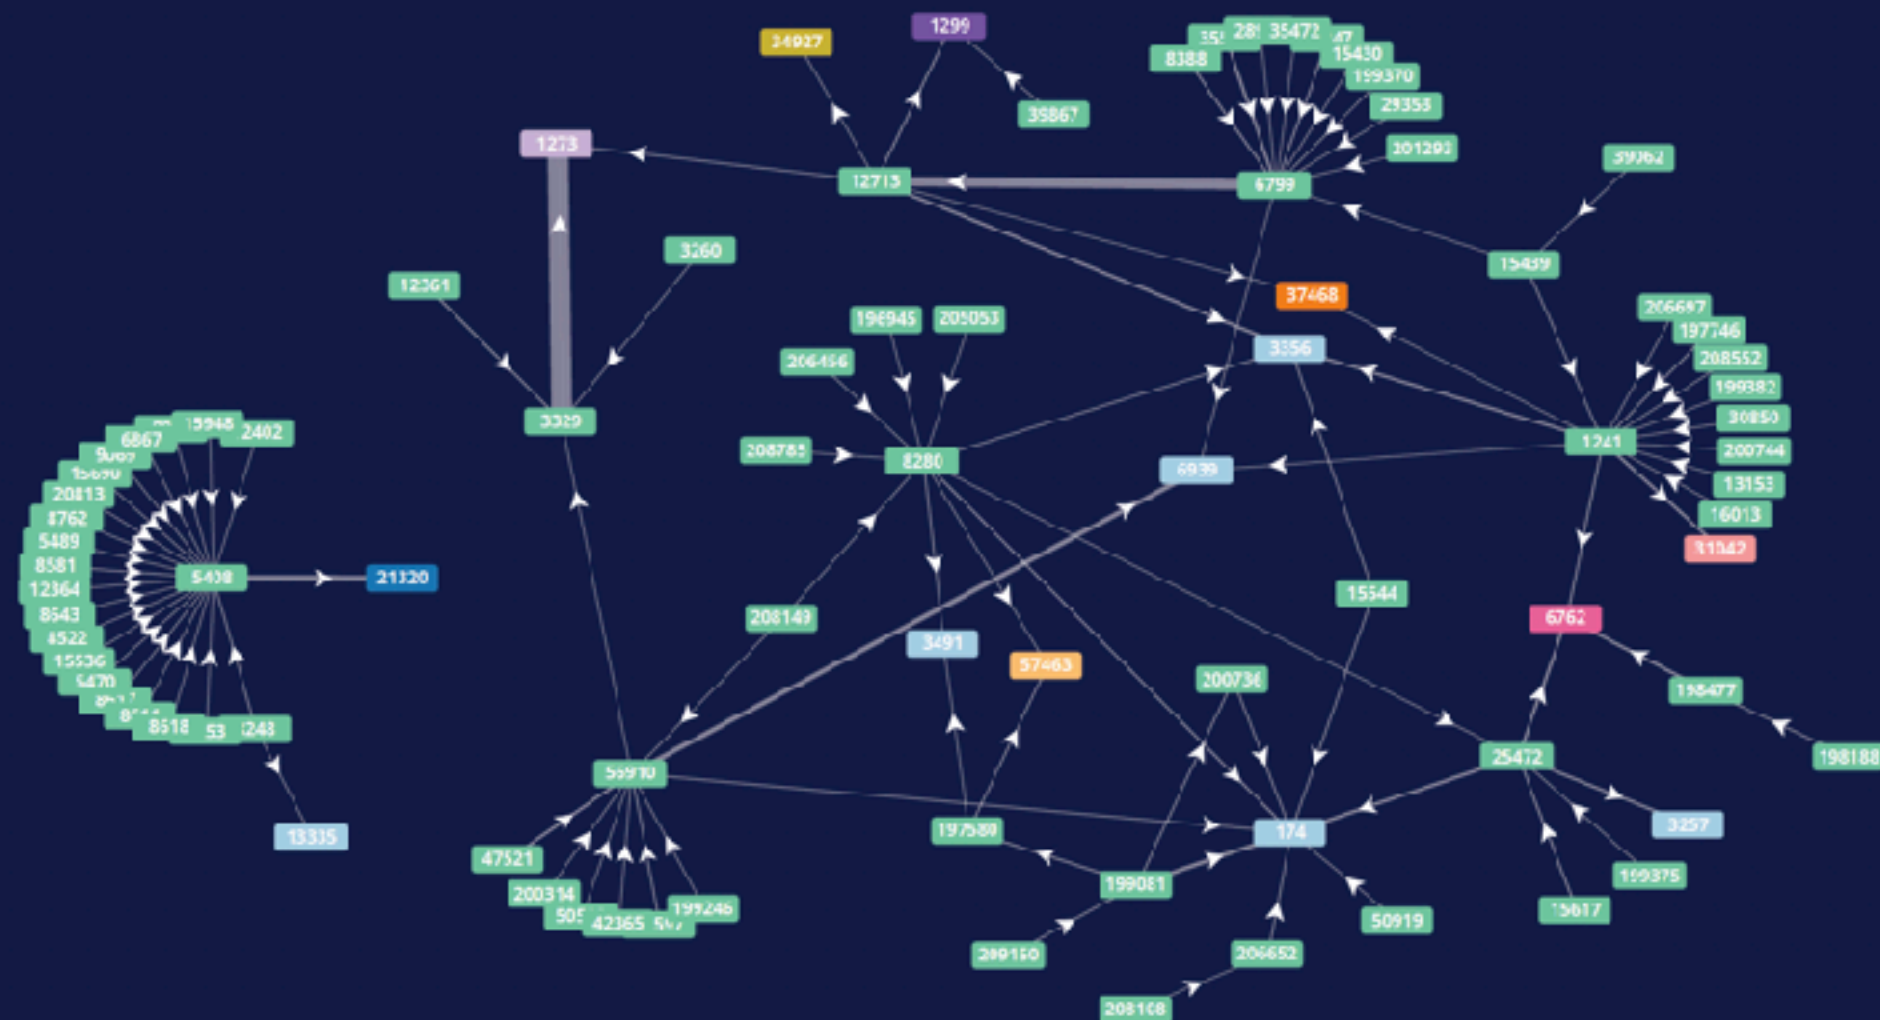

Figure 9:
IPv6 holdings

Figure 11:
IPv6 deployment rates

Highlights

- Domestic and international connectivity through RIS

Figure 15:
Connectivity between networks in Greece

Figure 21:
Greece's international connectivity

Routing Information Service (RIS)

- RIS is our routing data collection platform
- Get insights into the Internet routing system through the tools that make use of RIS data (RIPEstat, BGPalerter, Internet Health Report)
- Up-to-date routing information, as opposed to information in databases and routing registries, such as:
 - What is being announced
 - Which prefixes are seen and where
 - Which prefixes are not seen