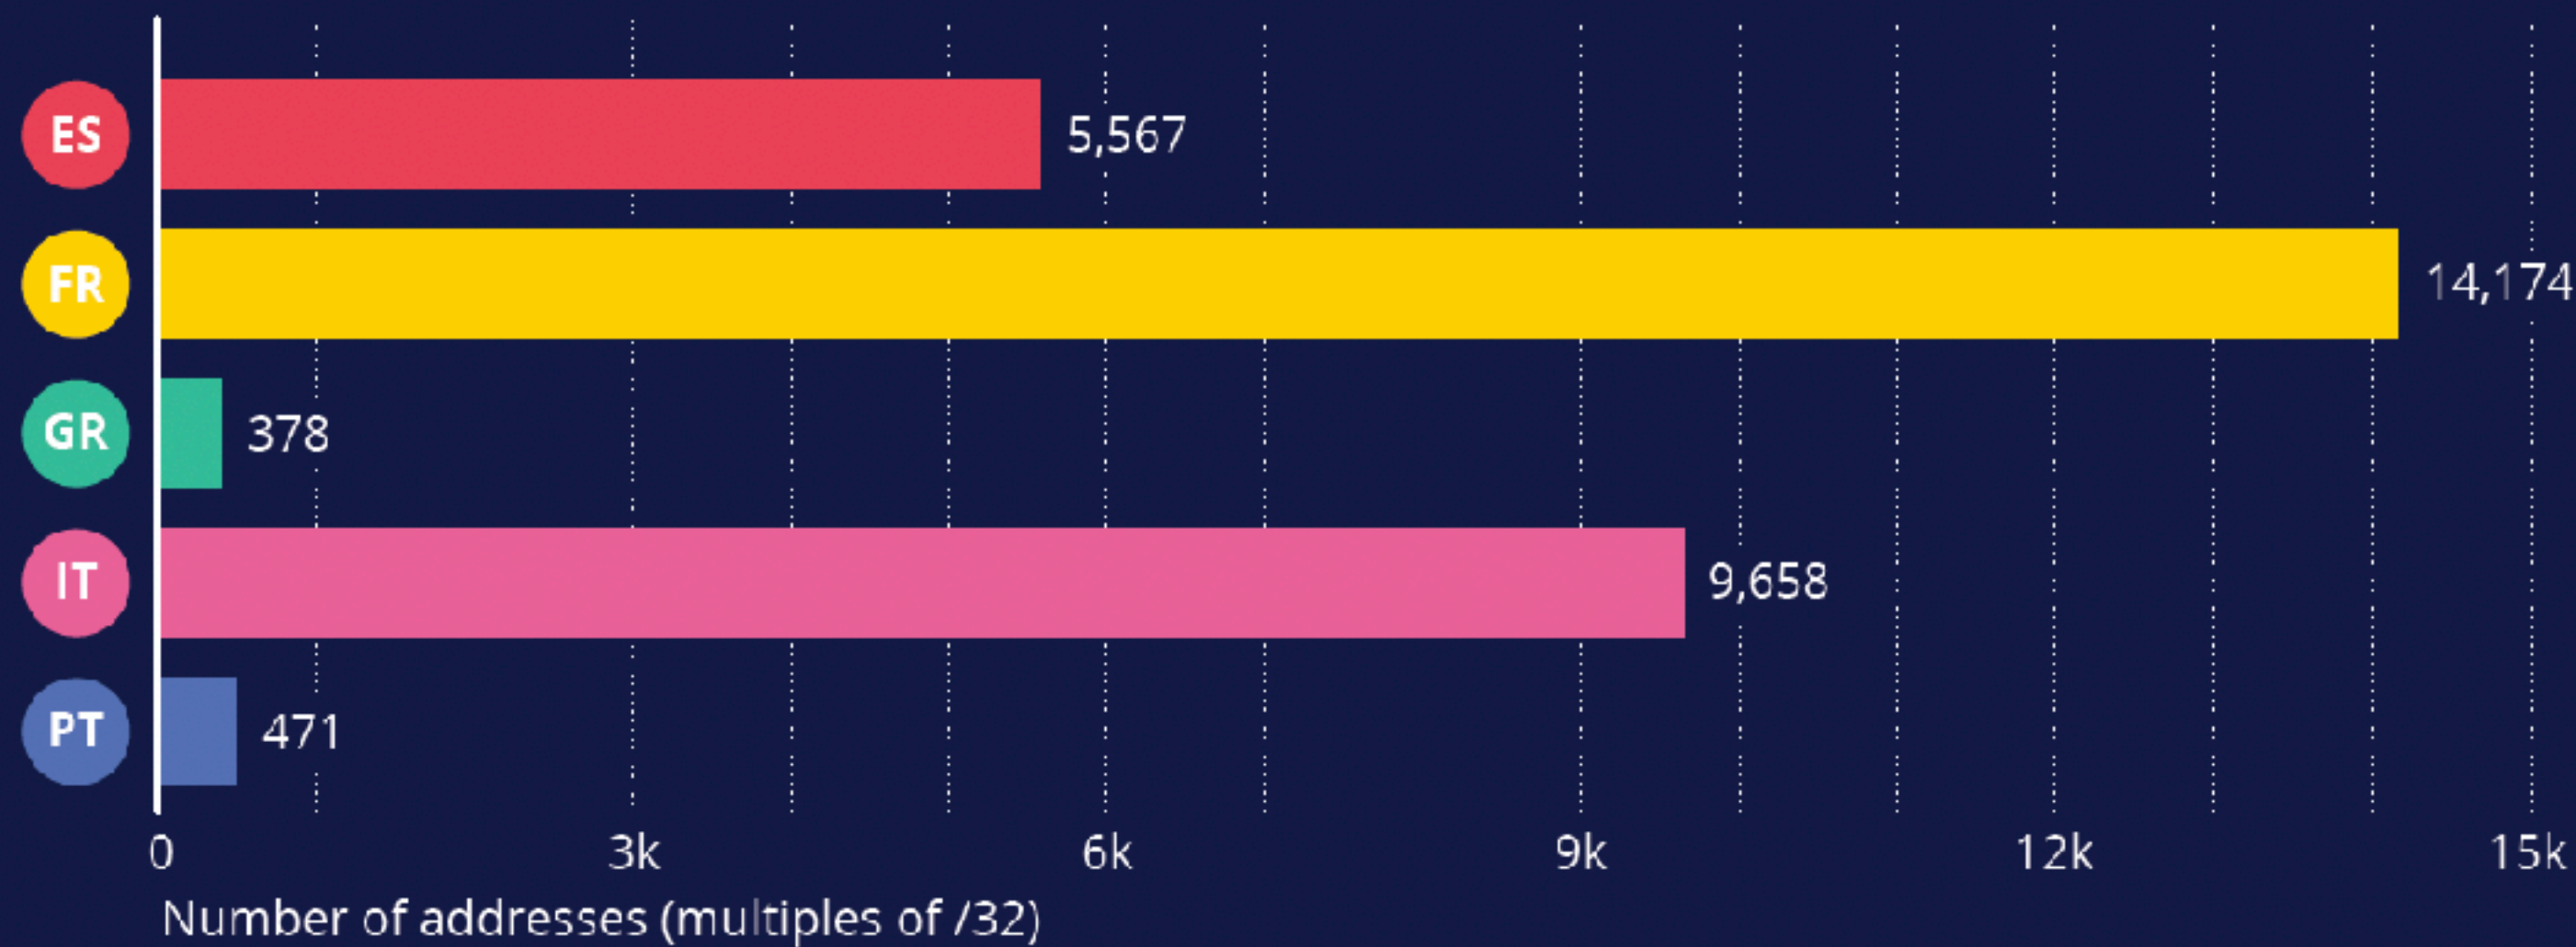

Highlights

- Number of LIRs: 100

Highlights

- IPv4 Holdings: 5,699,072

Figure 3:
IPv4 holdings

Figure 4:
IPv4 holdings by organisation

Highlights

- IPv6 Allocated /32: 440
- IPv6 Deployment Rate: 47-50%

Figure 9:
IPv6 holdings

Figure 11:
IPv6 deployment rates

Highlights

- Domestic and international connectivity through RIS

Figure 15:
Connectivity between networks in Greece

Figure 21:
Greece's international connectivity