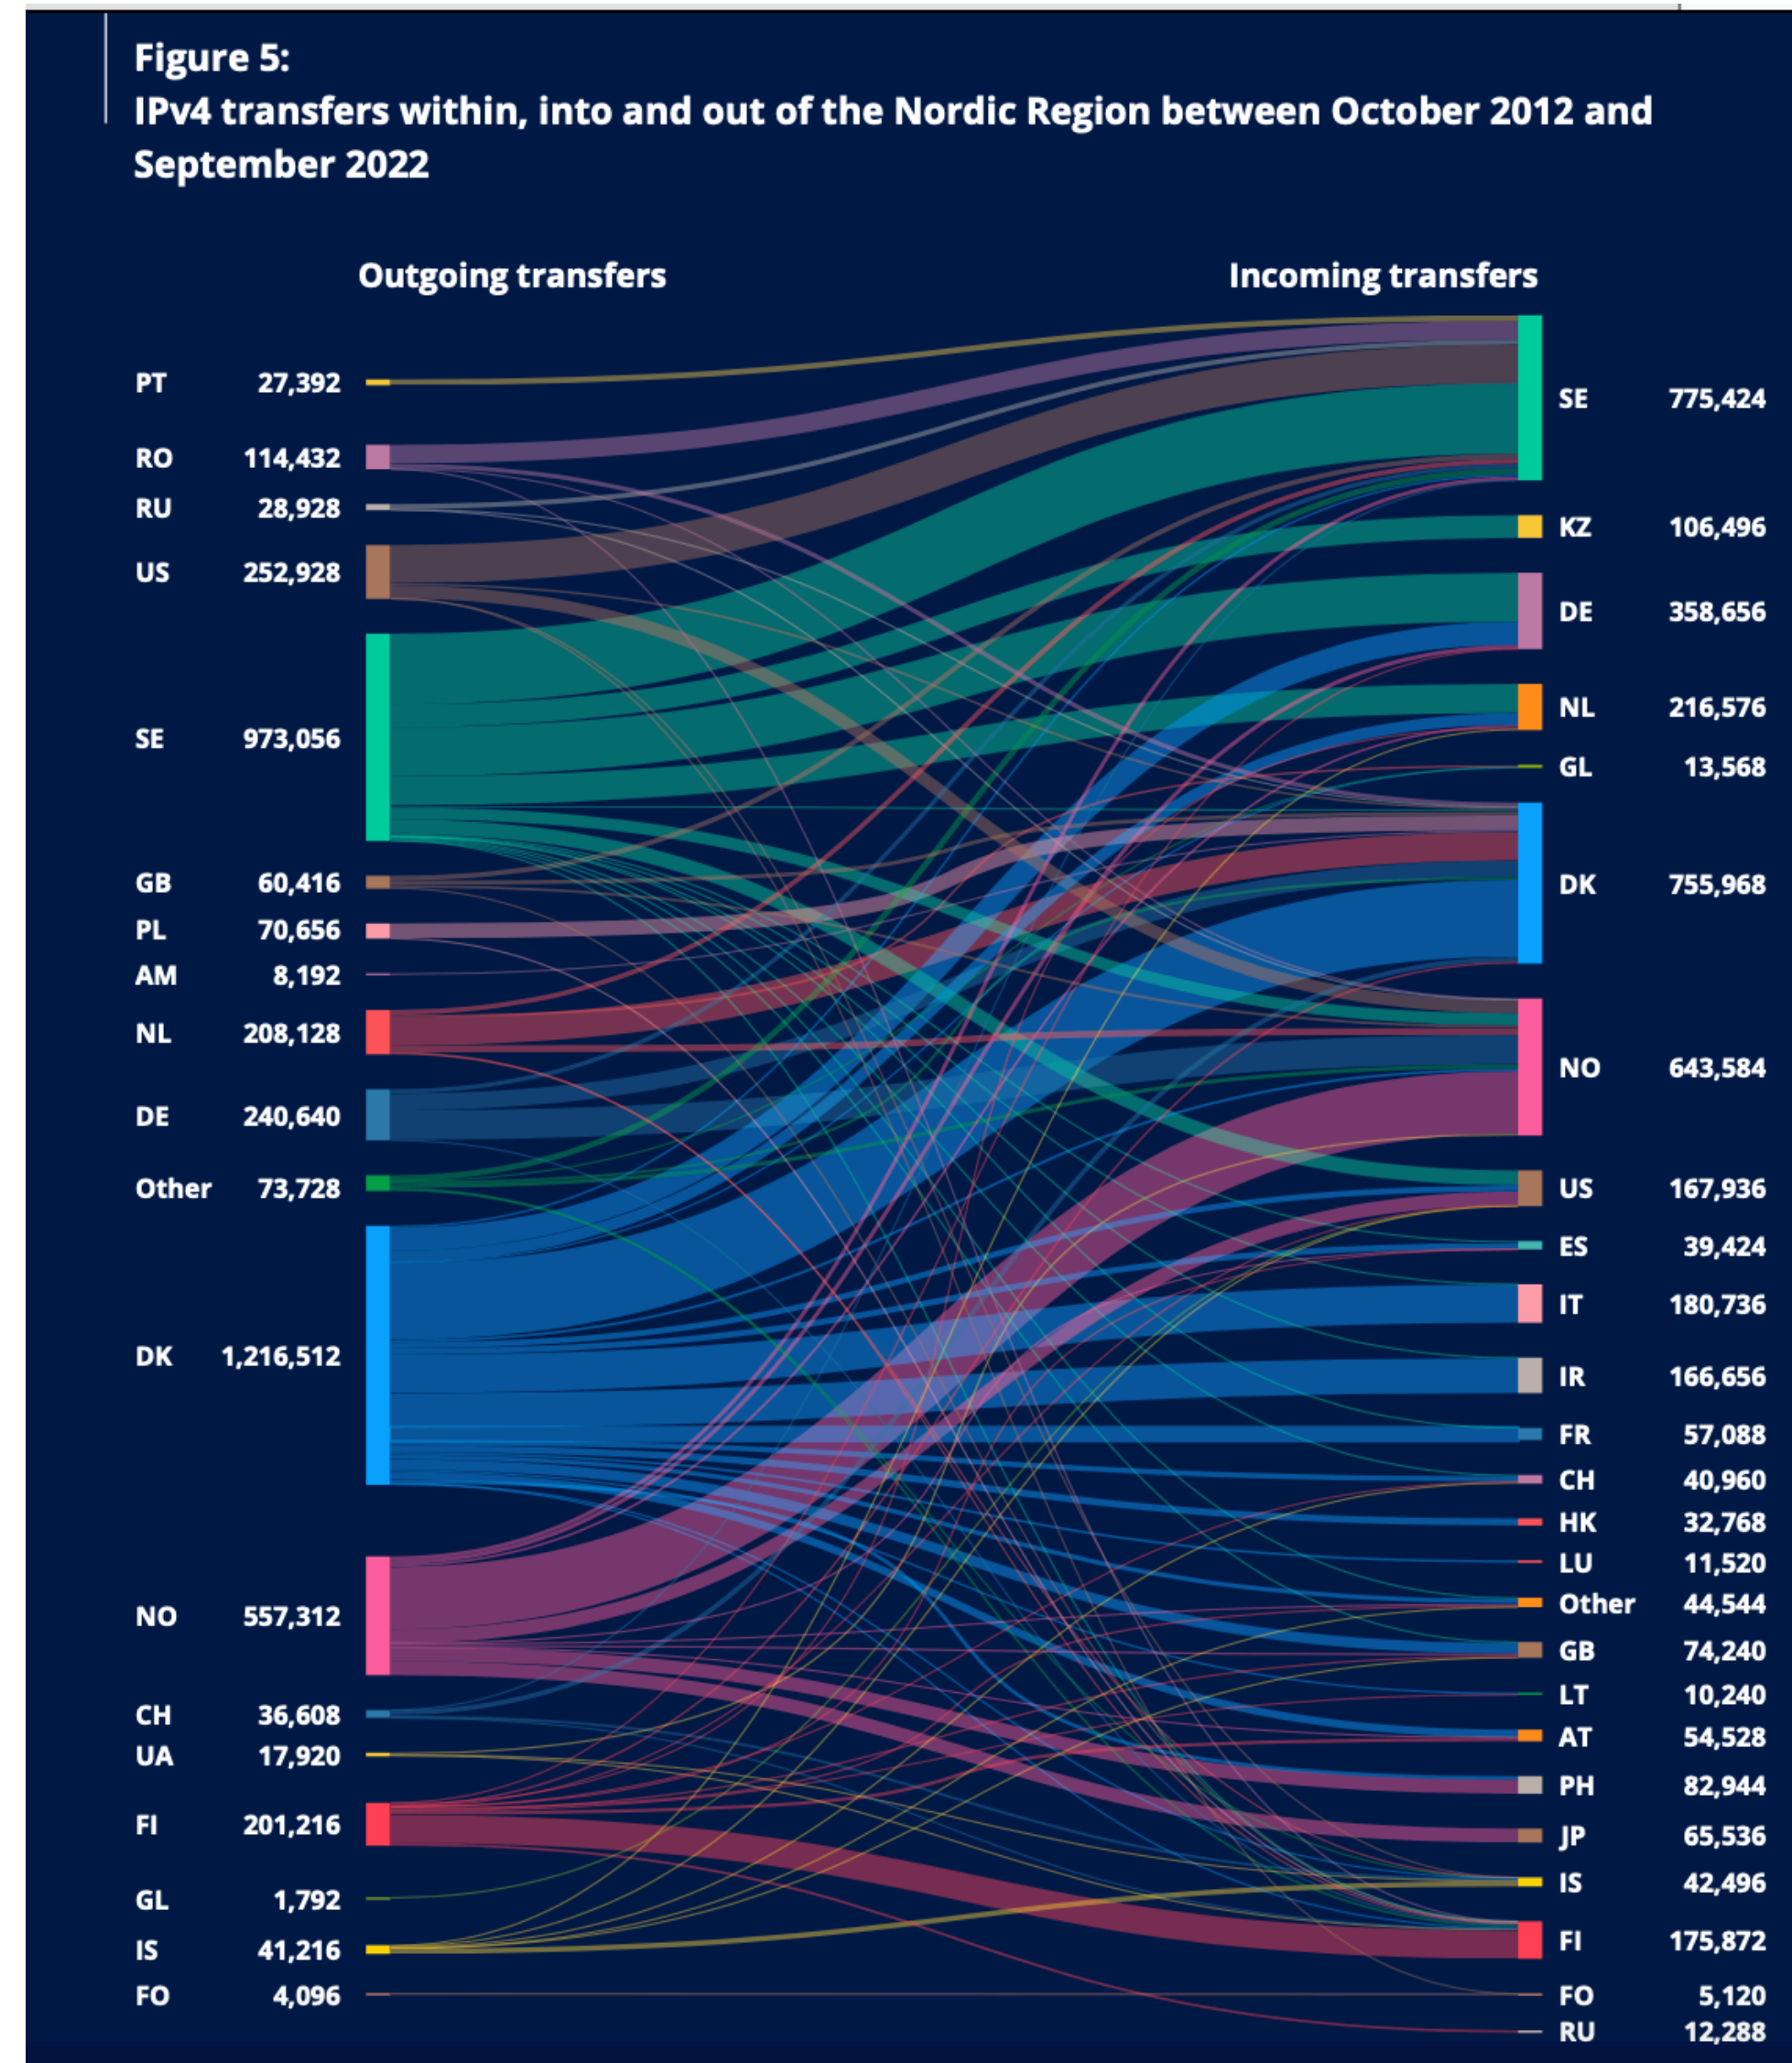

RIPE NCC

RIPE NETWORK COORDINATION CENTRE

Denmark: Country Report, from RIPE NCC perspective

Alena Muravska & Vesna Manojlović

<https://events.dknog.dk/event/21/contributions/159/>

Copenhagen, Denmark | 10 March 2023 | DKNOG 13

“Internet Country Report”: The Nordic Region

https://labs.ripe.net/author/suzanne_taylor_muzzin/ripe-ncc-internet-country-report-the-nordic-region/

Denmark: First in EU!

- **First in:**
 - broadband
 - 5G
 - ROAs for IPv4
 - connectivity
 - & 2nd place overall according to “DESI”

IPv4 Transfers

- **Secondary market in IPv4**
- **Biggest net importers:**
 - Fibia (DK): 164,864
 - SEAS-NVE (DK): 65,536
- **Biggest exporters:**
 - Styrelsen for It og Læring (DK): 736,000
 - Sagitta (DK): 65,536

RIPE Atlas

- **RIPE Atlas is the RIPE NCC's main Internet measurement platform.**
- **It is a global network of thousands of probes that actively measure Internet connectivity. Anyone can access this data via Internet traffic maps, streaming data visualisations, and an API.**
- **RIPE Atlas users can also perform customised measurements to gain valuable information about their own networks.**
 - <https://atlas.ripe.net>