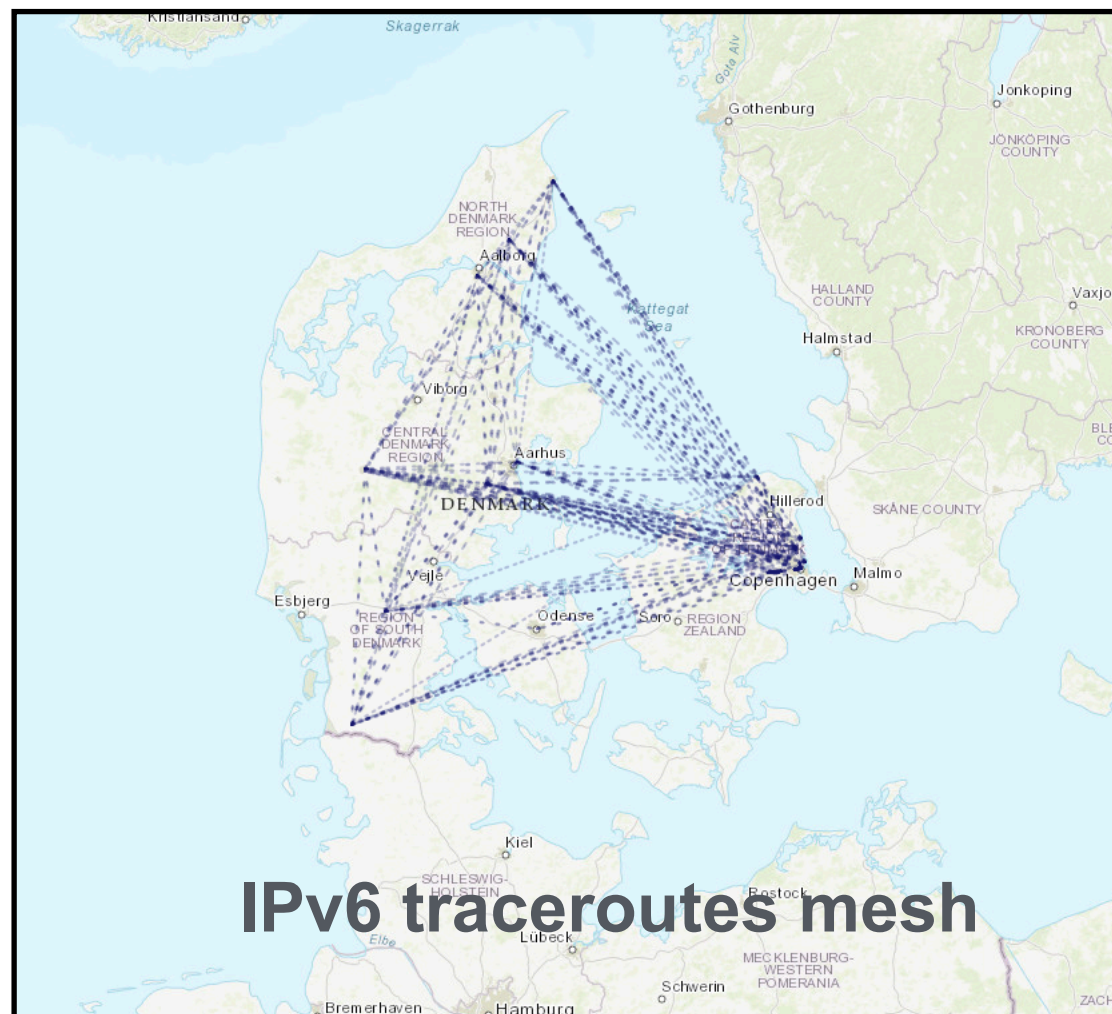

Local & International Inter-connectivity: PDF

Updated Local & International Inter-connectivity

- Based on feedback, we've added Telia DK (AS3308)

Thanks to René Wilhelm & Suzanne Taylor!

Traceroute paths

- ... “tromboning”!
- Many paths go outside DK
 - as seen by RIPE Atlas probes mesh
- Why?
- Explore for yourself:
 - IXP-Country-Jedi
 - <https://jedi.ripe.net/>

DK: Least IPv6 capability of Nordics

- Explained by
 - “no user demand”
 - “no business case”
 - large IPv4 space

IPv6 RIPEness

- “Stars” for LIRs who:
 - have an IPv6 allocation
 - have route object, reverse DNS, visible in RIS
 - fifth star: actual traffic (access or content)

RIPE Atlas

- **RIPE Atlas is the RIPE NCC's main Internet measurement platform.**
- **It is a global network of thousands of probes that actively measure Internet connectivity. Anyone can access this data via Internet traffic maps, streaming data visualisations, and an API.**
- **RIPE Atlas users can also perform customised measurements to gain valuable information about their own networks.**
 - <https://atlas.ripe.net>