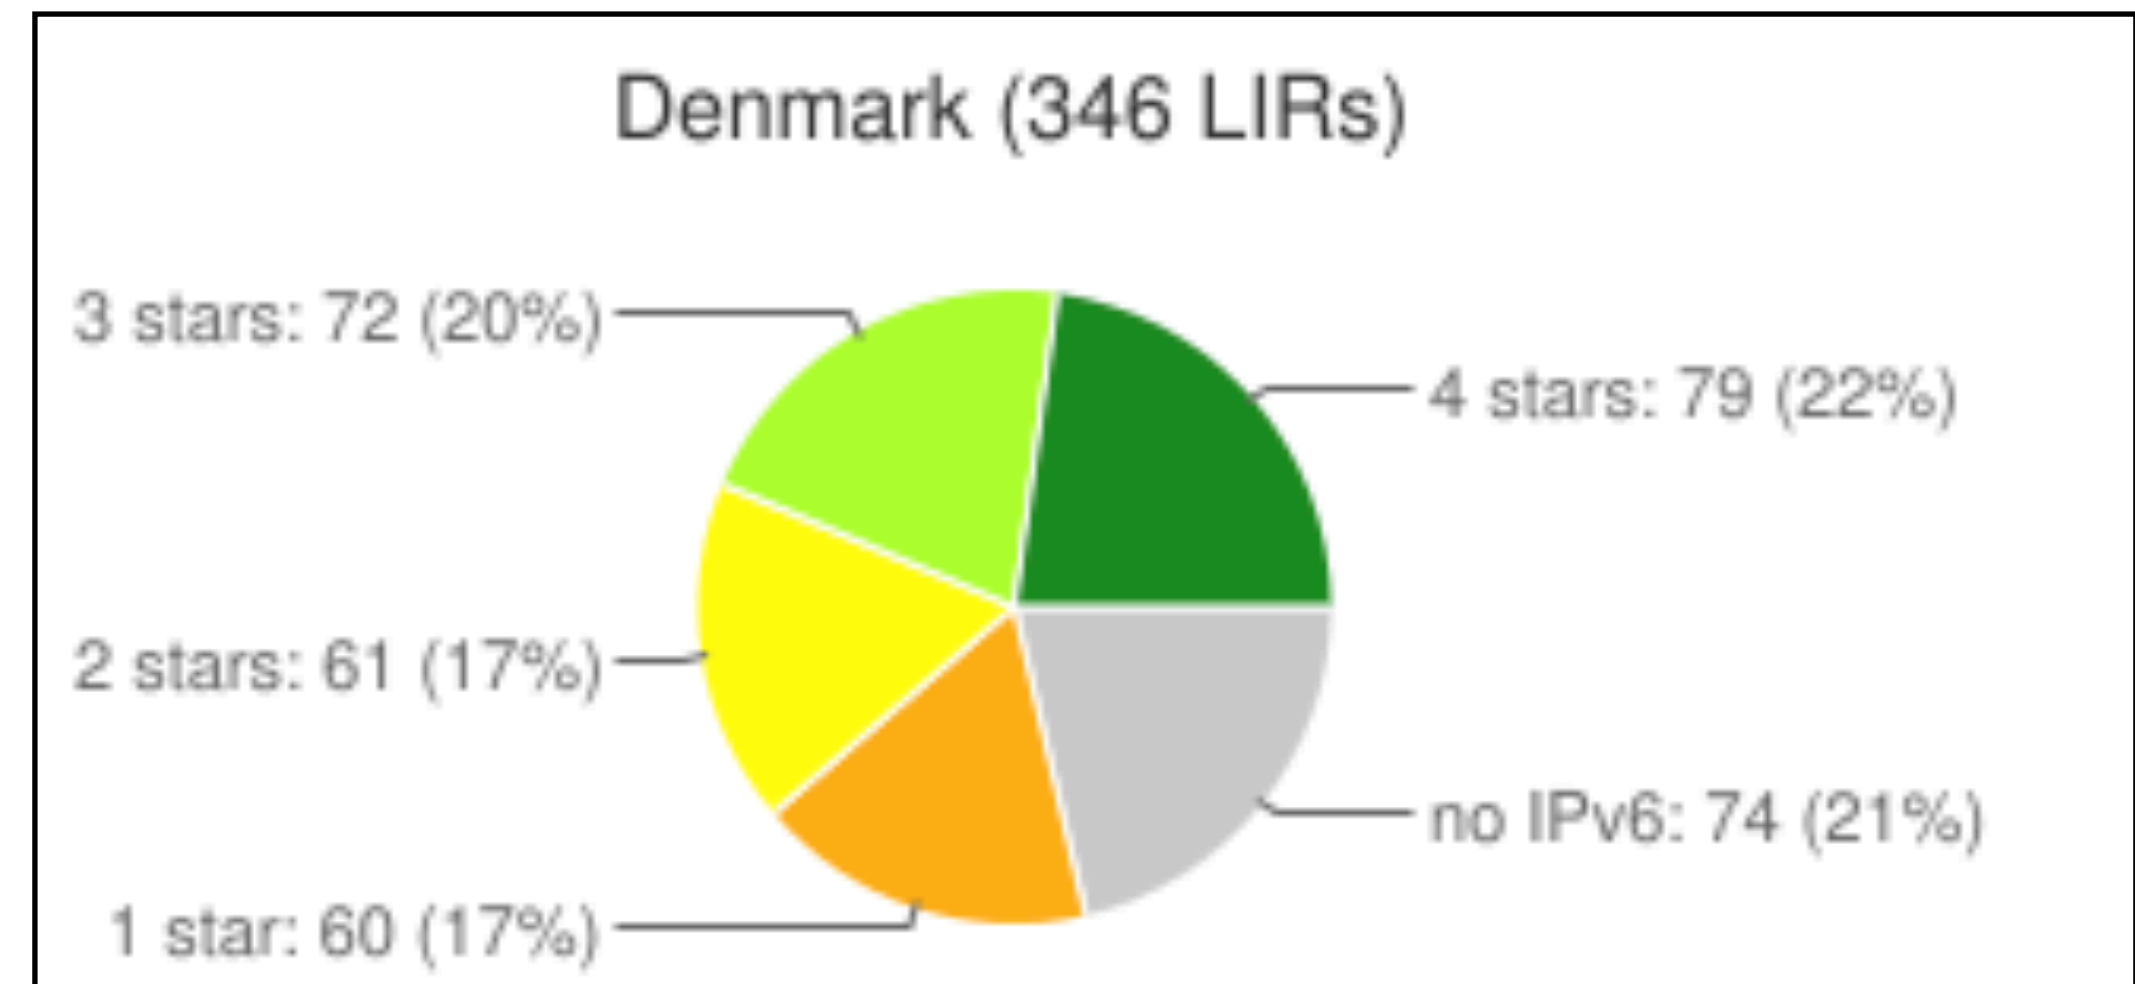

IPv6 RIPEness

- “Stars” for LIRs who:
  - have an IPv6 allocation
  - have route object, reverse DNS, visible in RIS
  - fifth star: actual traffic (access or content)

- <http://ipv6ripeness.ripe.net/>

- <http://ipv6ripeness.ripe.net/4star/DK.html>
- <http://ipv6ripeness.ripe.net/5star/DK.html>

Listing of LIRs qualifying for *all* five stars

Access (last 6 months)	Access (last month)	Content	LIR
		82.6 %	ASERGO Scandinavia ApS
61.1 %			Adeo Datacenter ApS
		100.0 %	Bolignet A/S
		89.6 %	Christian Ebsen ApS
		100.0 %	DK Hostmaster A/S
57.3 %	50.8 %		Dkuug/Dansk UNIX-system Bruger Gruppe
		60.7 %	Hiper A/S
		100.0 %	IT Confidence A/S
		100.0 %	Kviknet ApS
		75.8 %	Lynero ApS
		100.0 %	MH HOLDING AF 1. JUNI 2009 ApS
		100.0 %	NORDUnet
		92.2 %	One.com A/S
		51.6 %	Powerhosting Aps
60.1 %			Skjern Bredbaand
		100.0 %	Zencurity ApS
		100.0 %	evercall ApS
		67.0 %	ipmediastore ApS