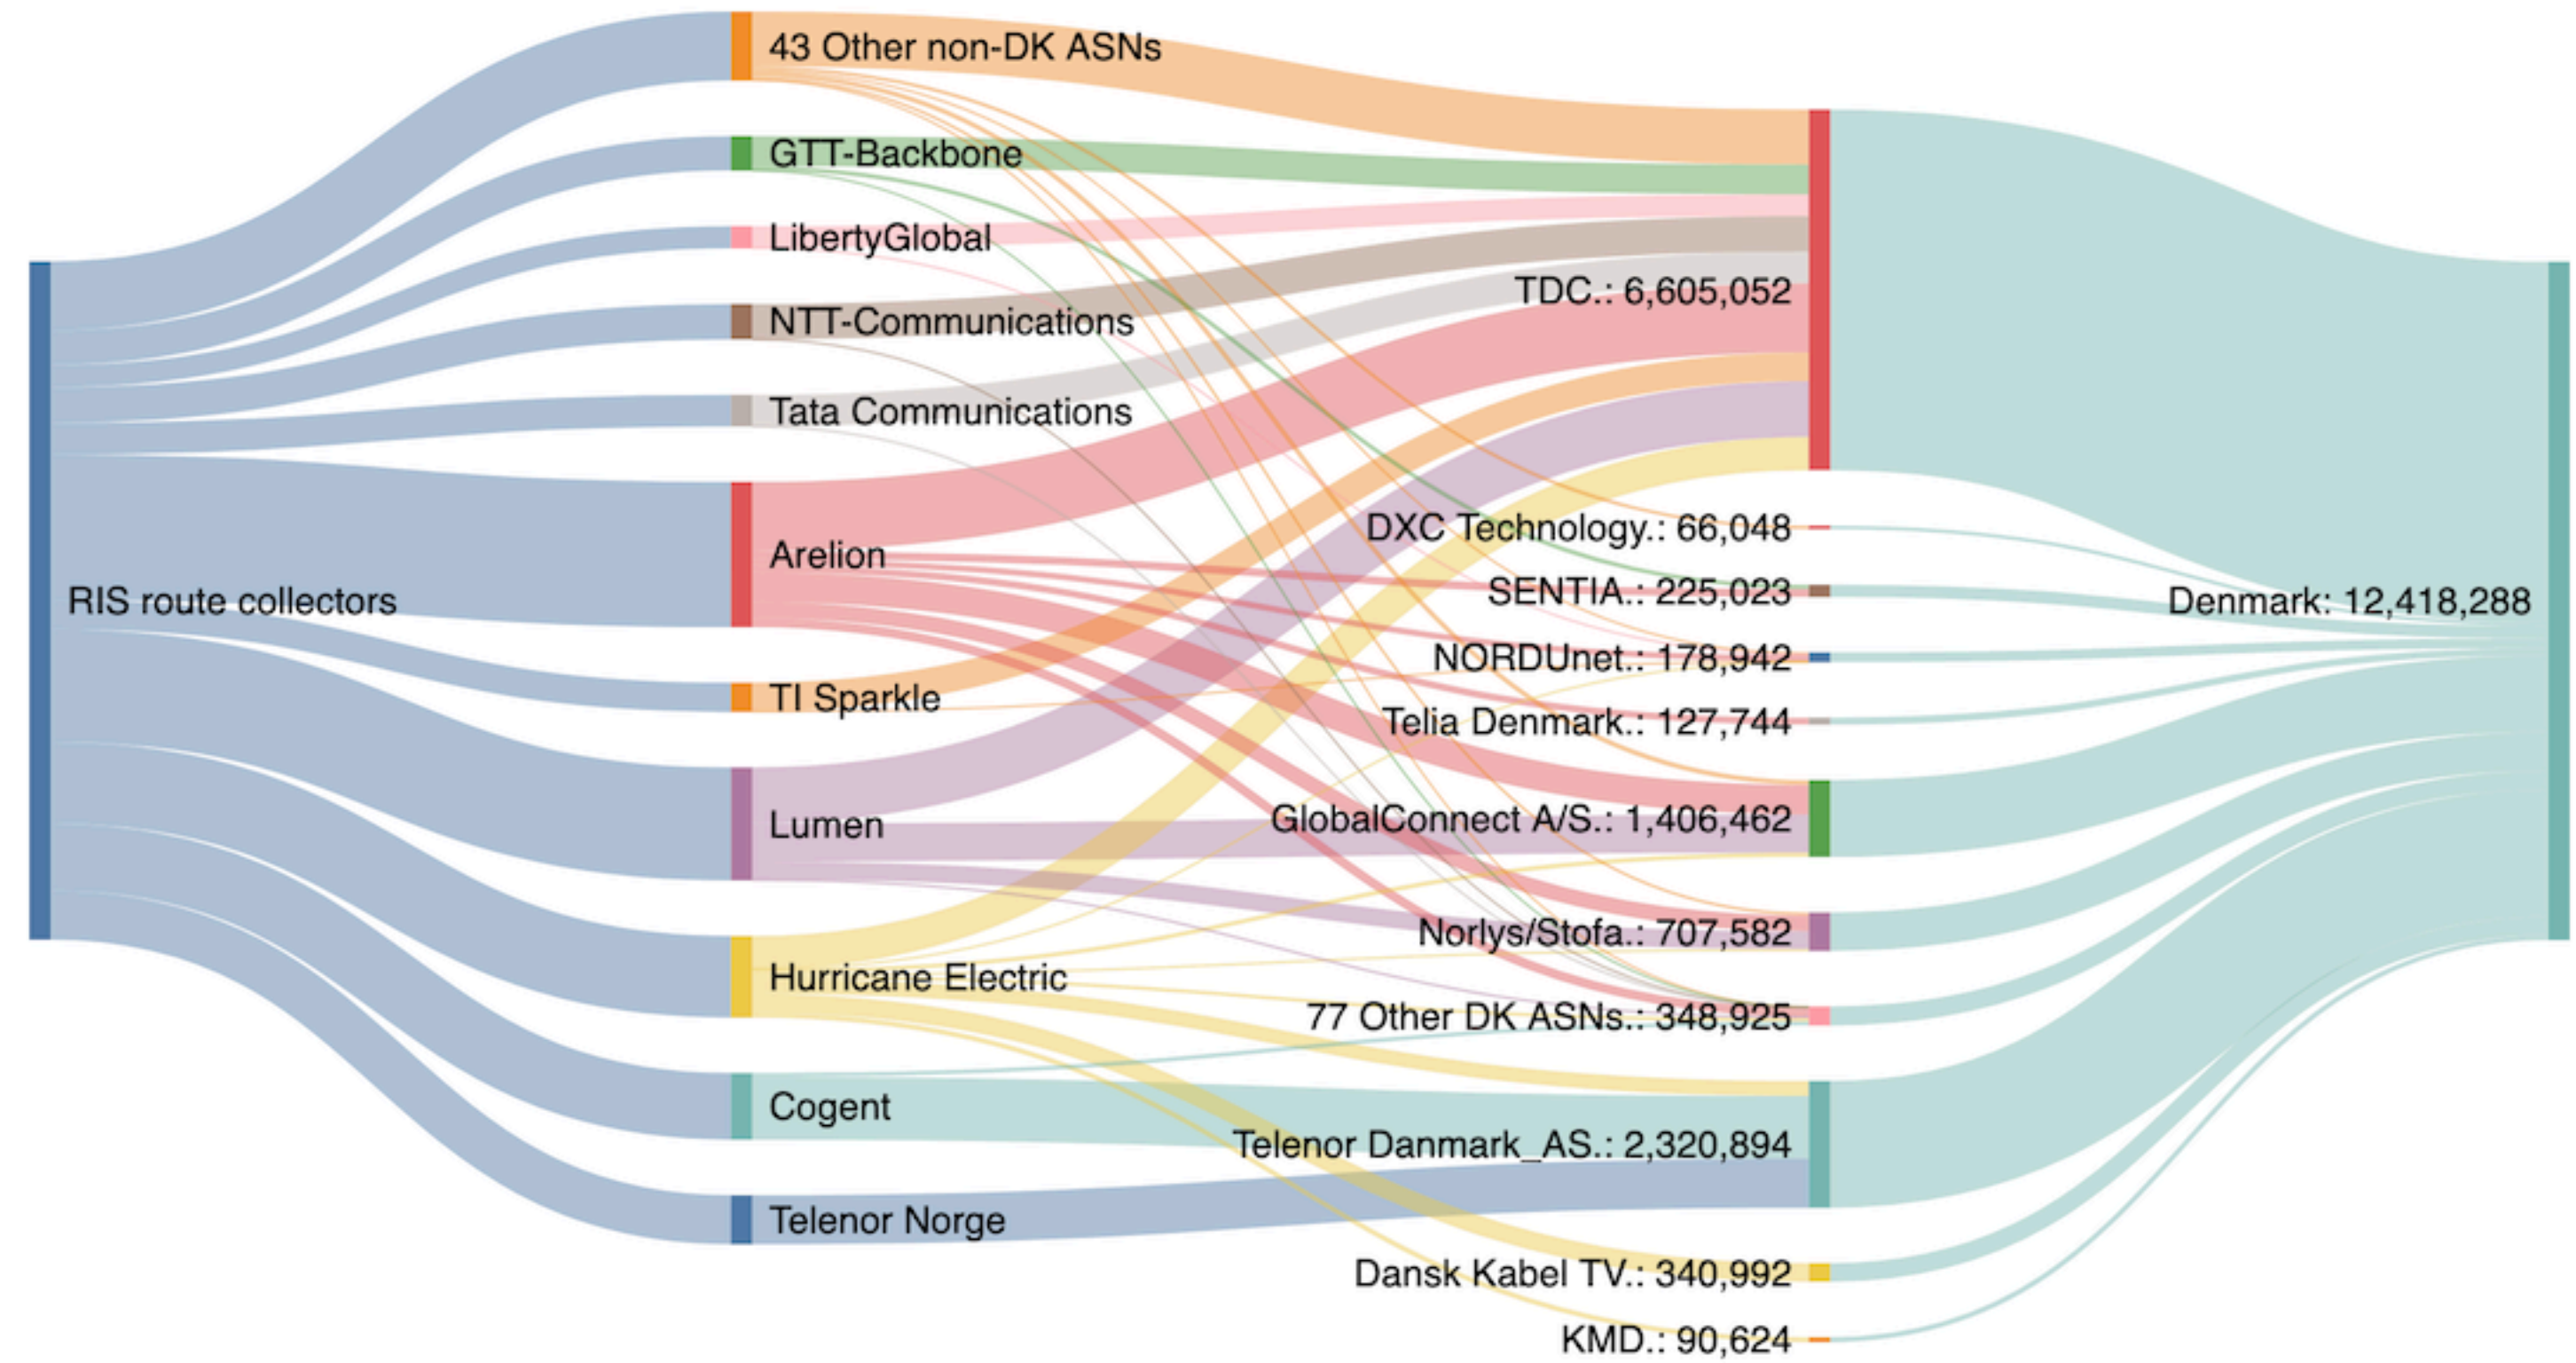

IPv4 Transfers

- **Secondary market in IPv4**
- **Biggest net importers:**
 - Fibia (DK): 164,864
 - SEAS-NVE (DK): 65,536
- **Biggest exporters:**
 - Styrelsen for It og Læring (DK): 736,000
 - Sagitta (DK): 65,536

Local & International Inter-connectivity: PDF

Updated Local & International Inter-connectivity

- Based on feedback, we've added Telia DK (AS3308)

Thanks to René Wilhelm & Suzanne Taylor!

Traceroute paths

- ... “tromboning”!
- Many paths go outside DK
 - as seen by RIPE Atlas probes mesh
- Why?
- Explore for yourself:
 - IXP-Country-Jedi
 - <https://jedi.ripe.net/>

DK: Least IPv6 capability of Nordics

- Explained by
 - “no user demand”
 - “no business case”
 - large IPv4 space

IPv6 RIPEness

- “Stars” for LIRs who:
 - have an IPv6 allocation
 - have route object, reverse DNS, visible in RIS
 - fifth star: actual traffic (access or content)

RIPE Atlas

- **RIPE Atlas is the RIPE NCC's main Internet measurement platform.**
- **It is a global network of thousands of probes that actively measure Internet connectivity. Anyone can access this data via Internet traffic maps, streaming data visualisations, and an API.**
- **RIPE Atlas users can also perform customised measurements to gain valuable information about their own networks.**
 - <https://atlas.ripe.net>