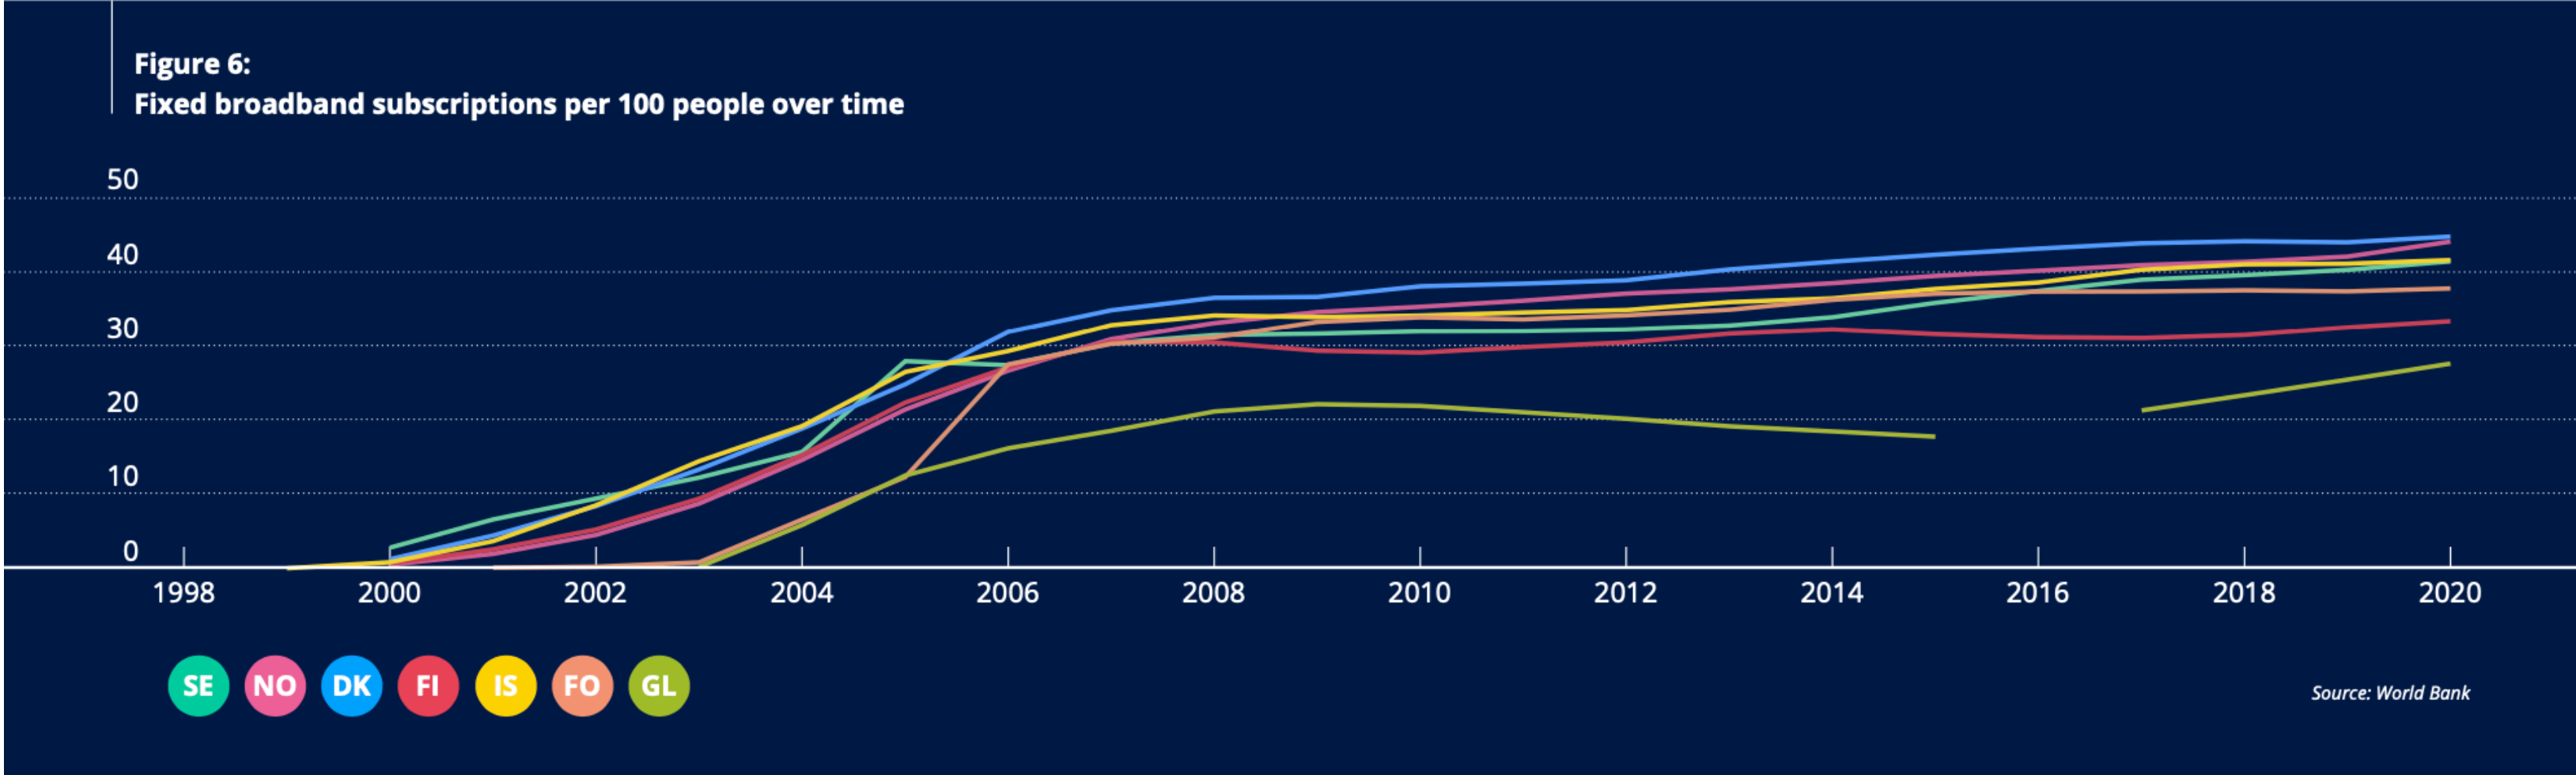

“Internet Country Report”: The Nordic Region

https://labs.ripe.net/author/suzanne_taylor_muzzin/ripe-ncc-internet-country-report-the-nordic-region/

Denmark: First in EU!

- **First in:**
 - broadband
 - 5G
 - ROAs for IPv4
 - connectivity
 - & 2nd place overall according to “DESI”