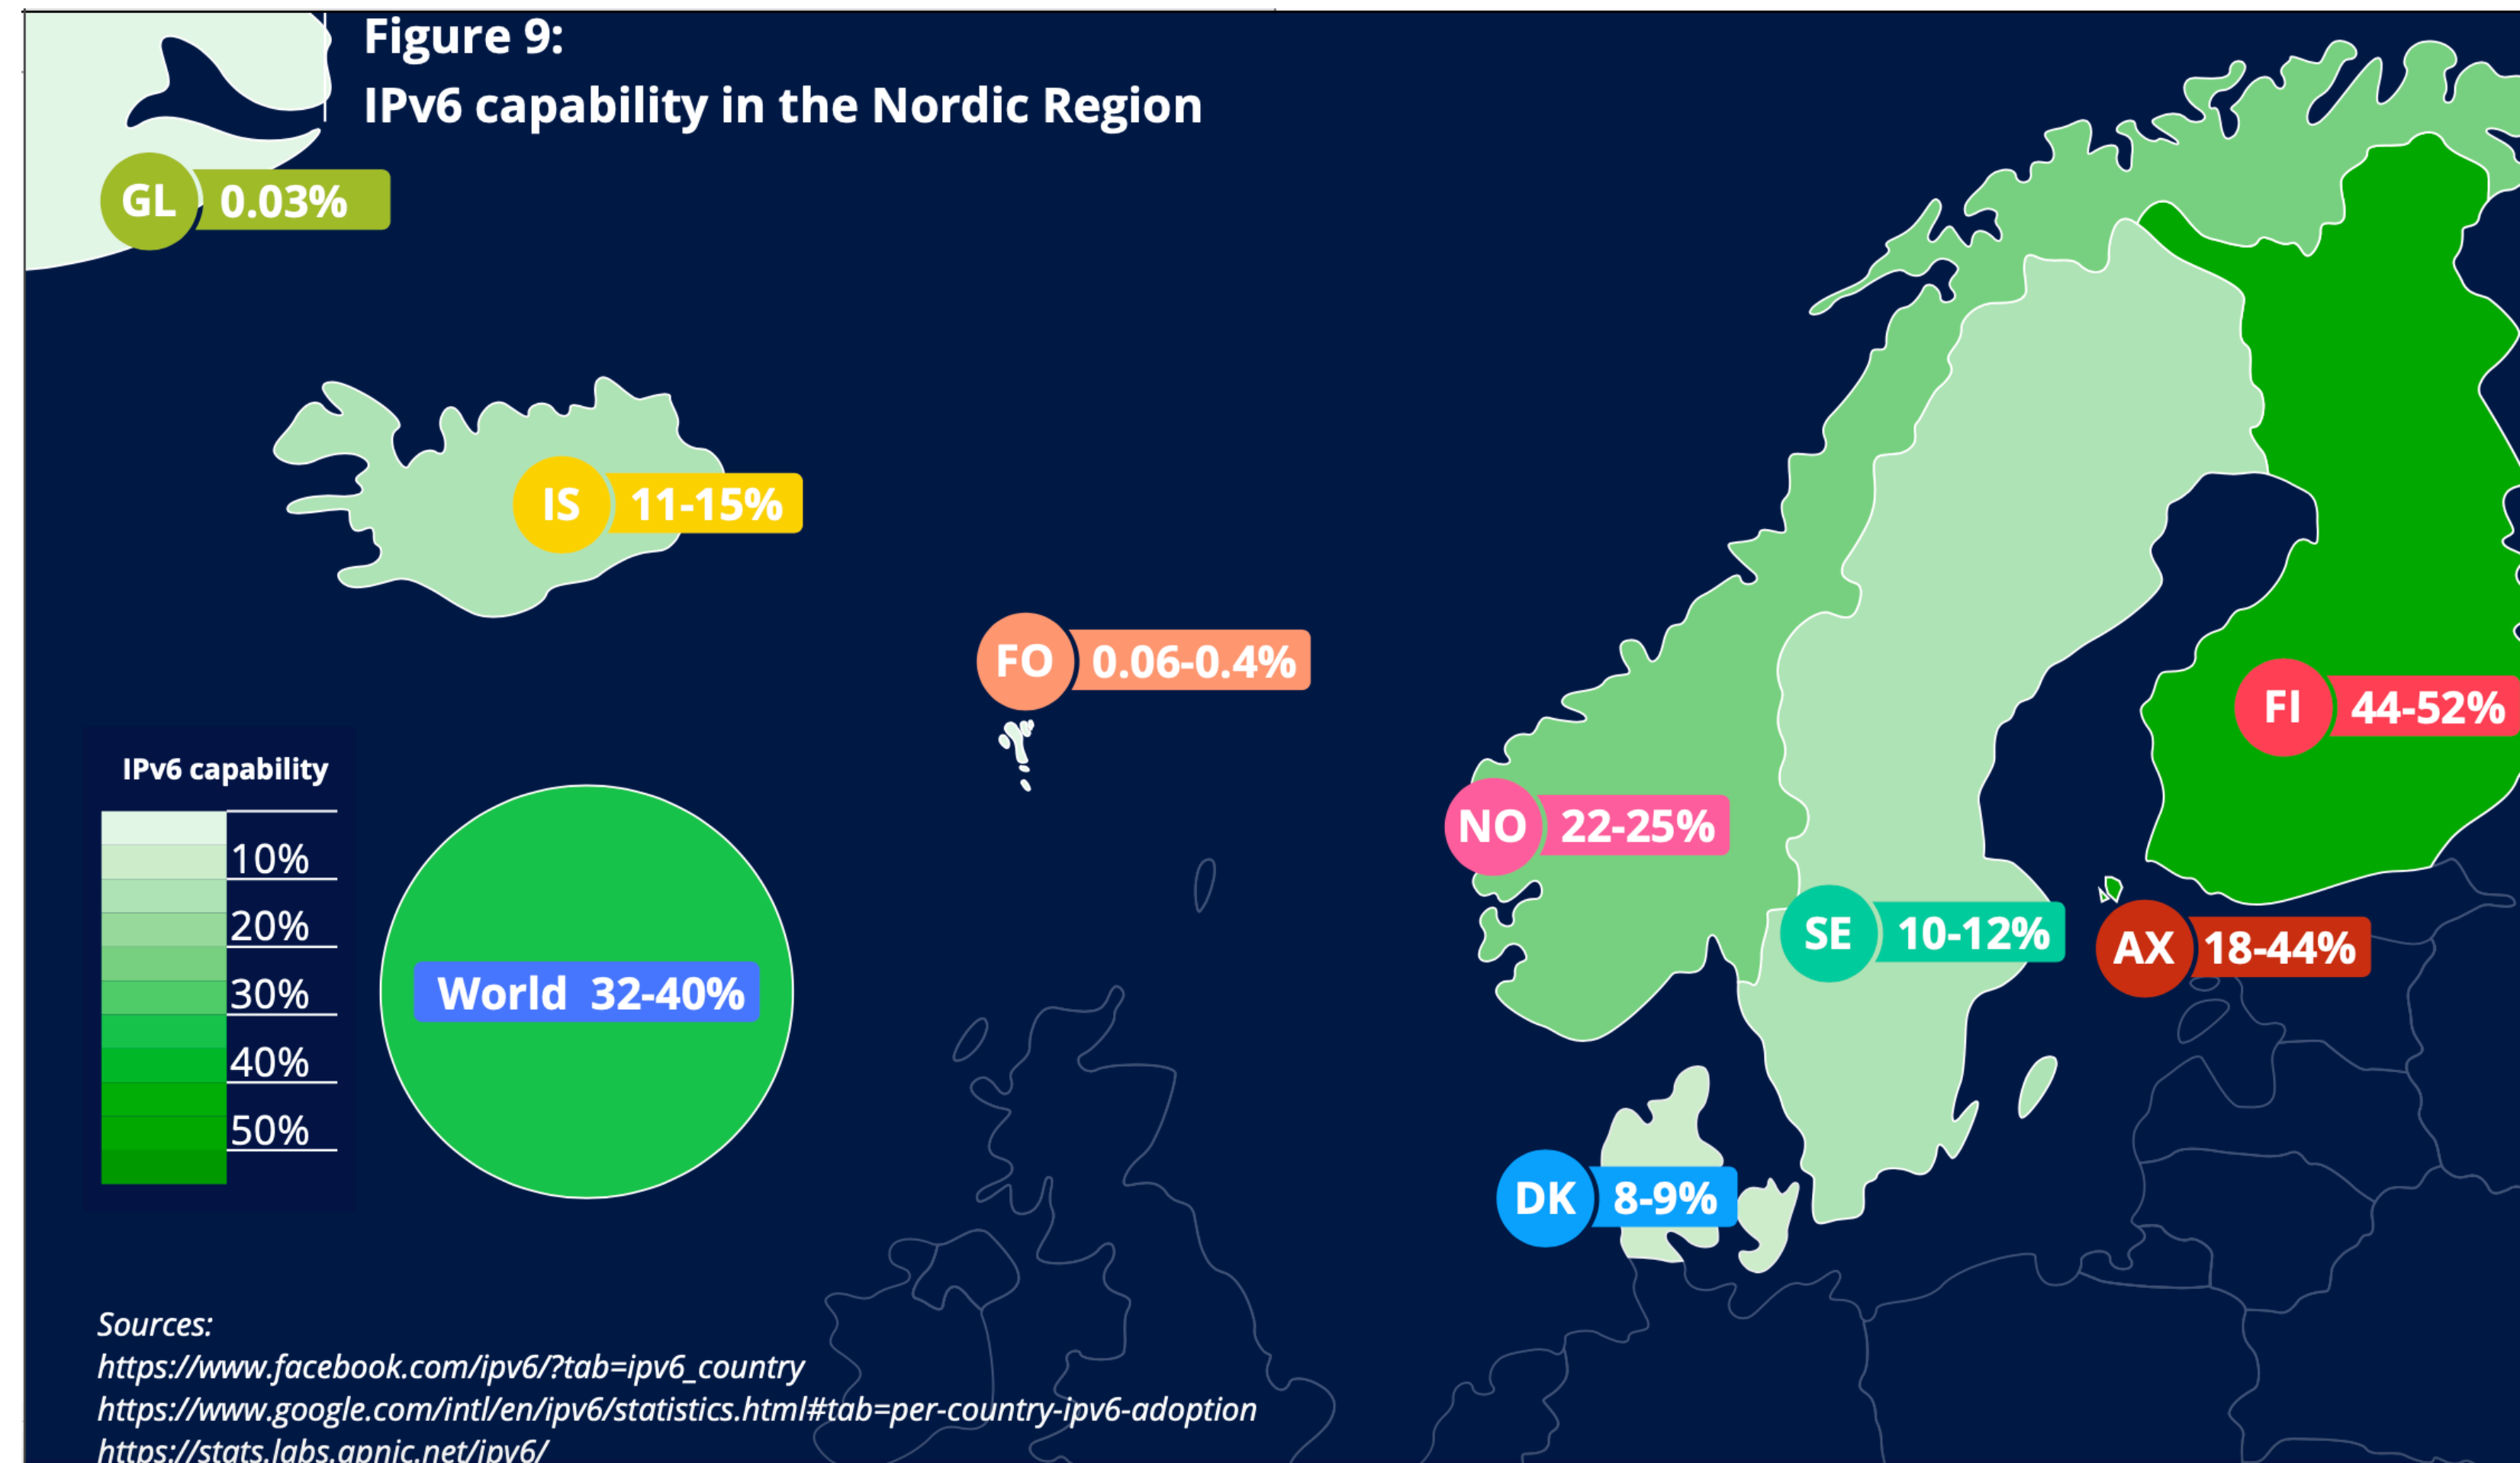

Local & International Inter-connectivity: PDF

Updated Local & International Inter-connectivity

- Based on feedback, we've added Telia DK (AS3308)

Thanks to René Wilhelm & Suzanne Taylor!

Traceroute paths

- ... “tromboning”!
- Many paths go outside DK
 - as seen by RIPE Atlas probes mesh
- Why?
- Explore for yourself:
 - IXP-Country-Jedi
 - <https://jedi.ripe.net/>

DK: Least IPv6 capability of Nordics

- Explained by
 - “no user demand”
 - “no business case”
 - large IPv4 space

IPv6 RIPEness

- “Stars” for LIRs who:
 - have an IPv6 allocation
 - have route object, reverse DNS, visible in RIS
 - fifth star: actual traffic (access or content)

RIPE Atlas

- **RIPE Atlas is the RIPE NCC's main Internet measurement platform.**
- **It is a global network of thousands of probes that actively measure Internet connectivity. Anyone can access this data via Internet traffic maps, streaming data visualisations, and an API.**
- **RIPE Atlas users can also perform customised measurements to gain valuable information about their own networks.**
 - <https://atlas.ripe.net>