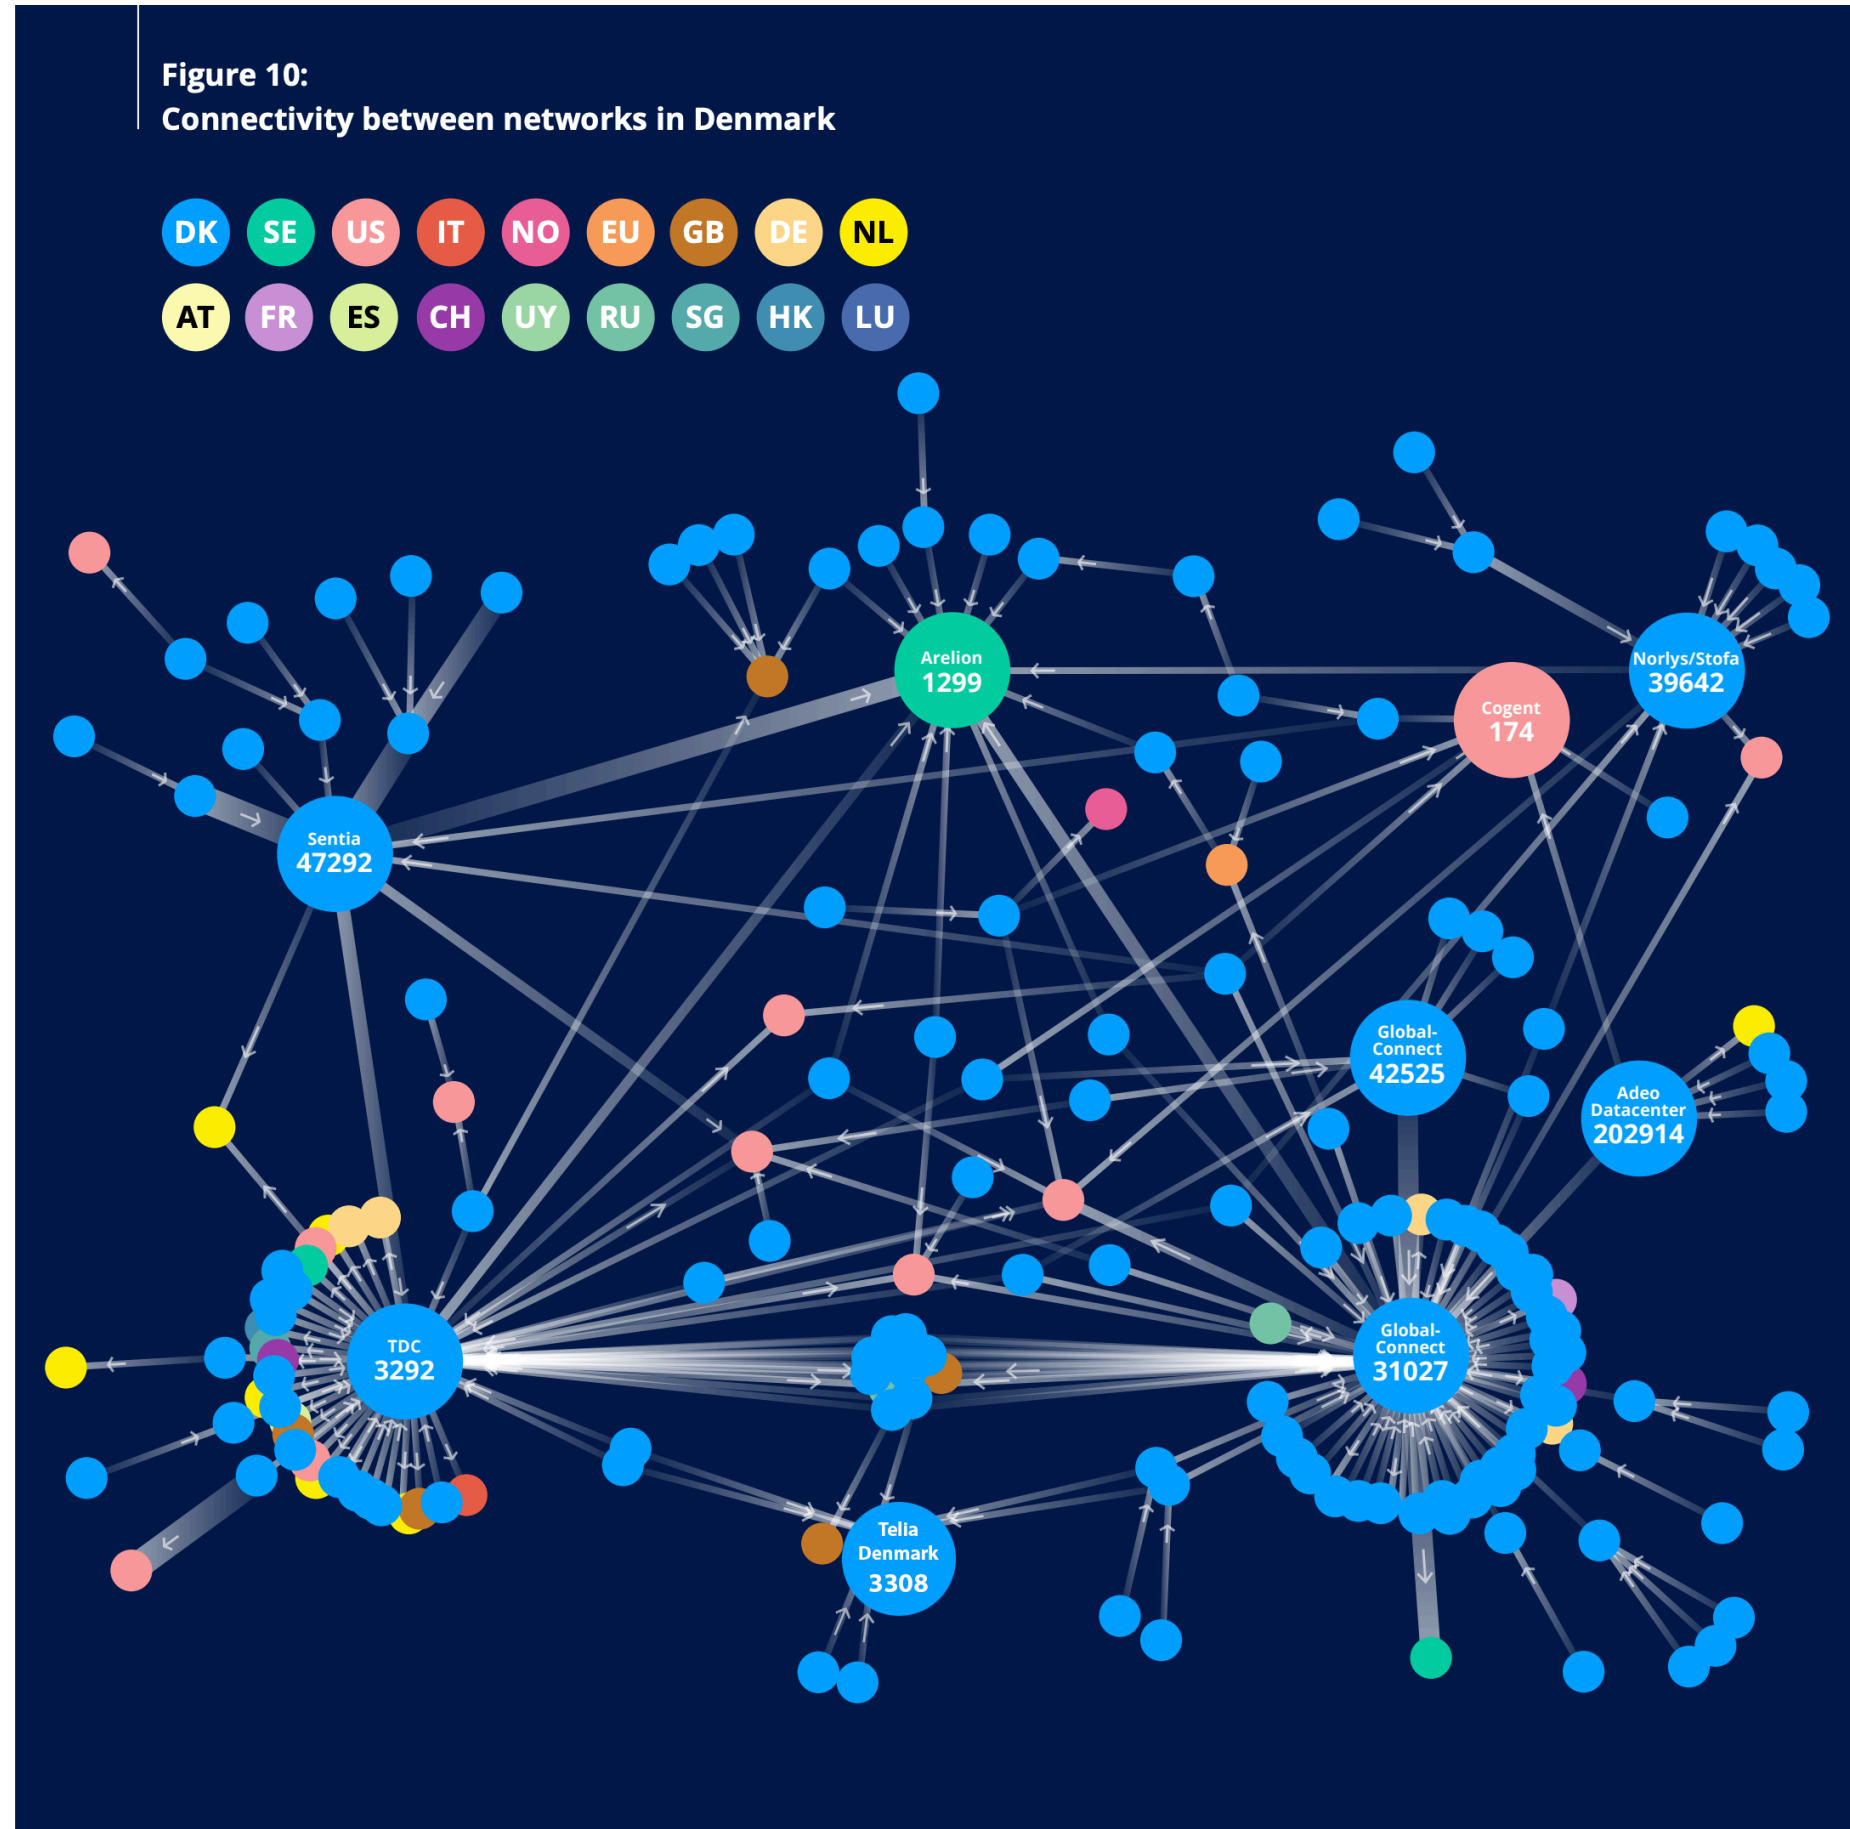

Local & International Inter-connectivity: PDF

Updated Local & International Inter-connectivity

- Based on feedback, we've added Telia DK (AS3308)

Thanks to René Wilhelm & Suzanne Taylor!

Traceroute paths

- ... “tromboning”!
- Many paths go outside DK
 - as seen by RIPE Atlas probes mesh
- Why?
- Explore for yourself:
 - IXP-Country-Jedi
 - <https://jedi.ripe.net/>

DK: Least IPv6 capability of Nordics

- Explained by
 - “no user demand”
 - “no business case”
 - large IPv4 space

IPv6 RIPEness

- “Stars” for LIRs who:
 - have an IPv6 allocation
 - have route object, reverse DNS, visible in RIS
 - fifth star: actual traffic (access or content)

RIPE Atlas

- **RIPE Atlas is the RIPE NCC's main Internet measurement platform.**
- **It is a global network of thousands of probes that actively measure Internet connectivity. Anyone can access this data via Internet traffic maps, streaming data visualisations, and an API.**
- **RIPE Atlas users can also perform customised measurements to gain valuable information about their own networks.**
 - <https://atlas.ripe.net>

RIS & Other Tools & Services

- **The Routing Information Service (RIS) has been collecting and storing Internet routing data from locations around the globe since 2001.**
 - <https://www.ripe.net/ris>
- **Other RIPE NCC Tools and Services**
 - RIPEstat: <https://stat.ripe.net/>
 - RIPE IPmap: <https://ipmap.ripe.net/>
 - K-root: <https://www.ripe.net/analyse/dns/k-root>