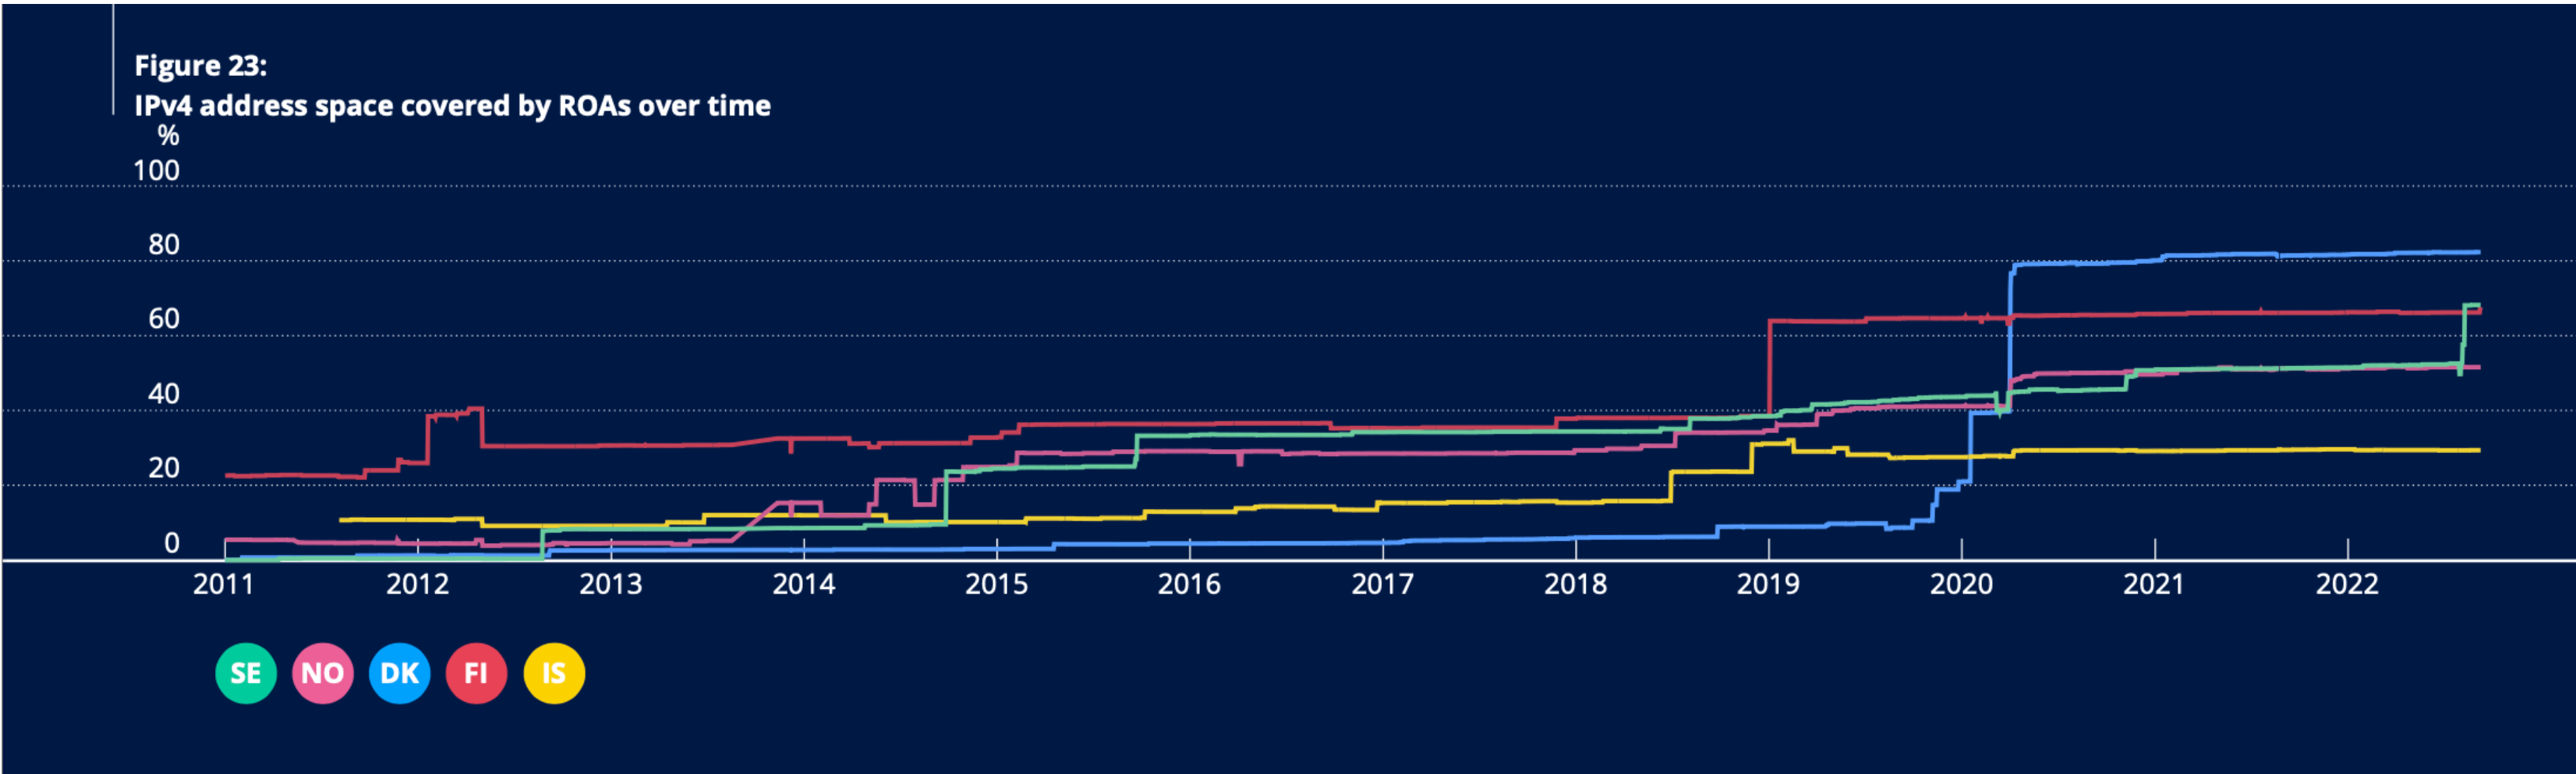

“Internet Country Report”: The Nordic Region

https://labs.ripe.net/author/suzanne_taylor_muzzin/ripe-ncc-internet-country-report-the-nordic-region/

Denmark: First in EU!

- **First in:**
 - broadband
 - 5G
 - ROAs for IPv4
 - connectivity
 - & 2nd place overall according to “DESI”