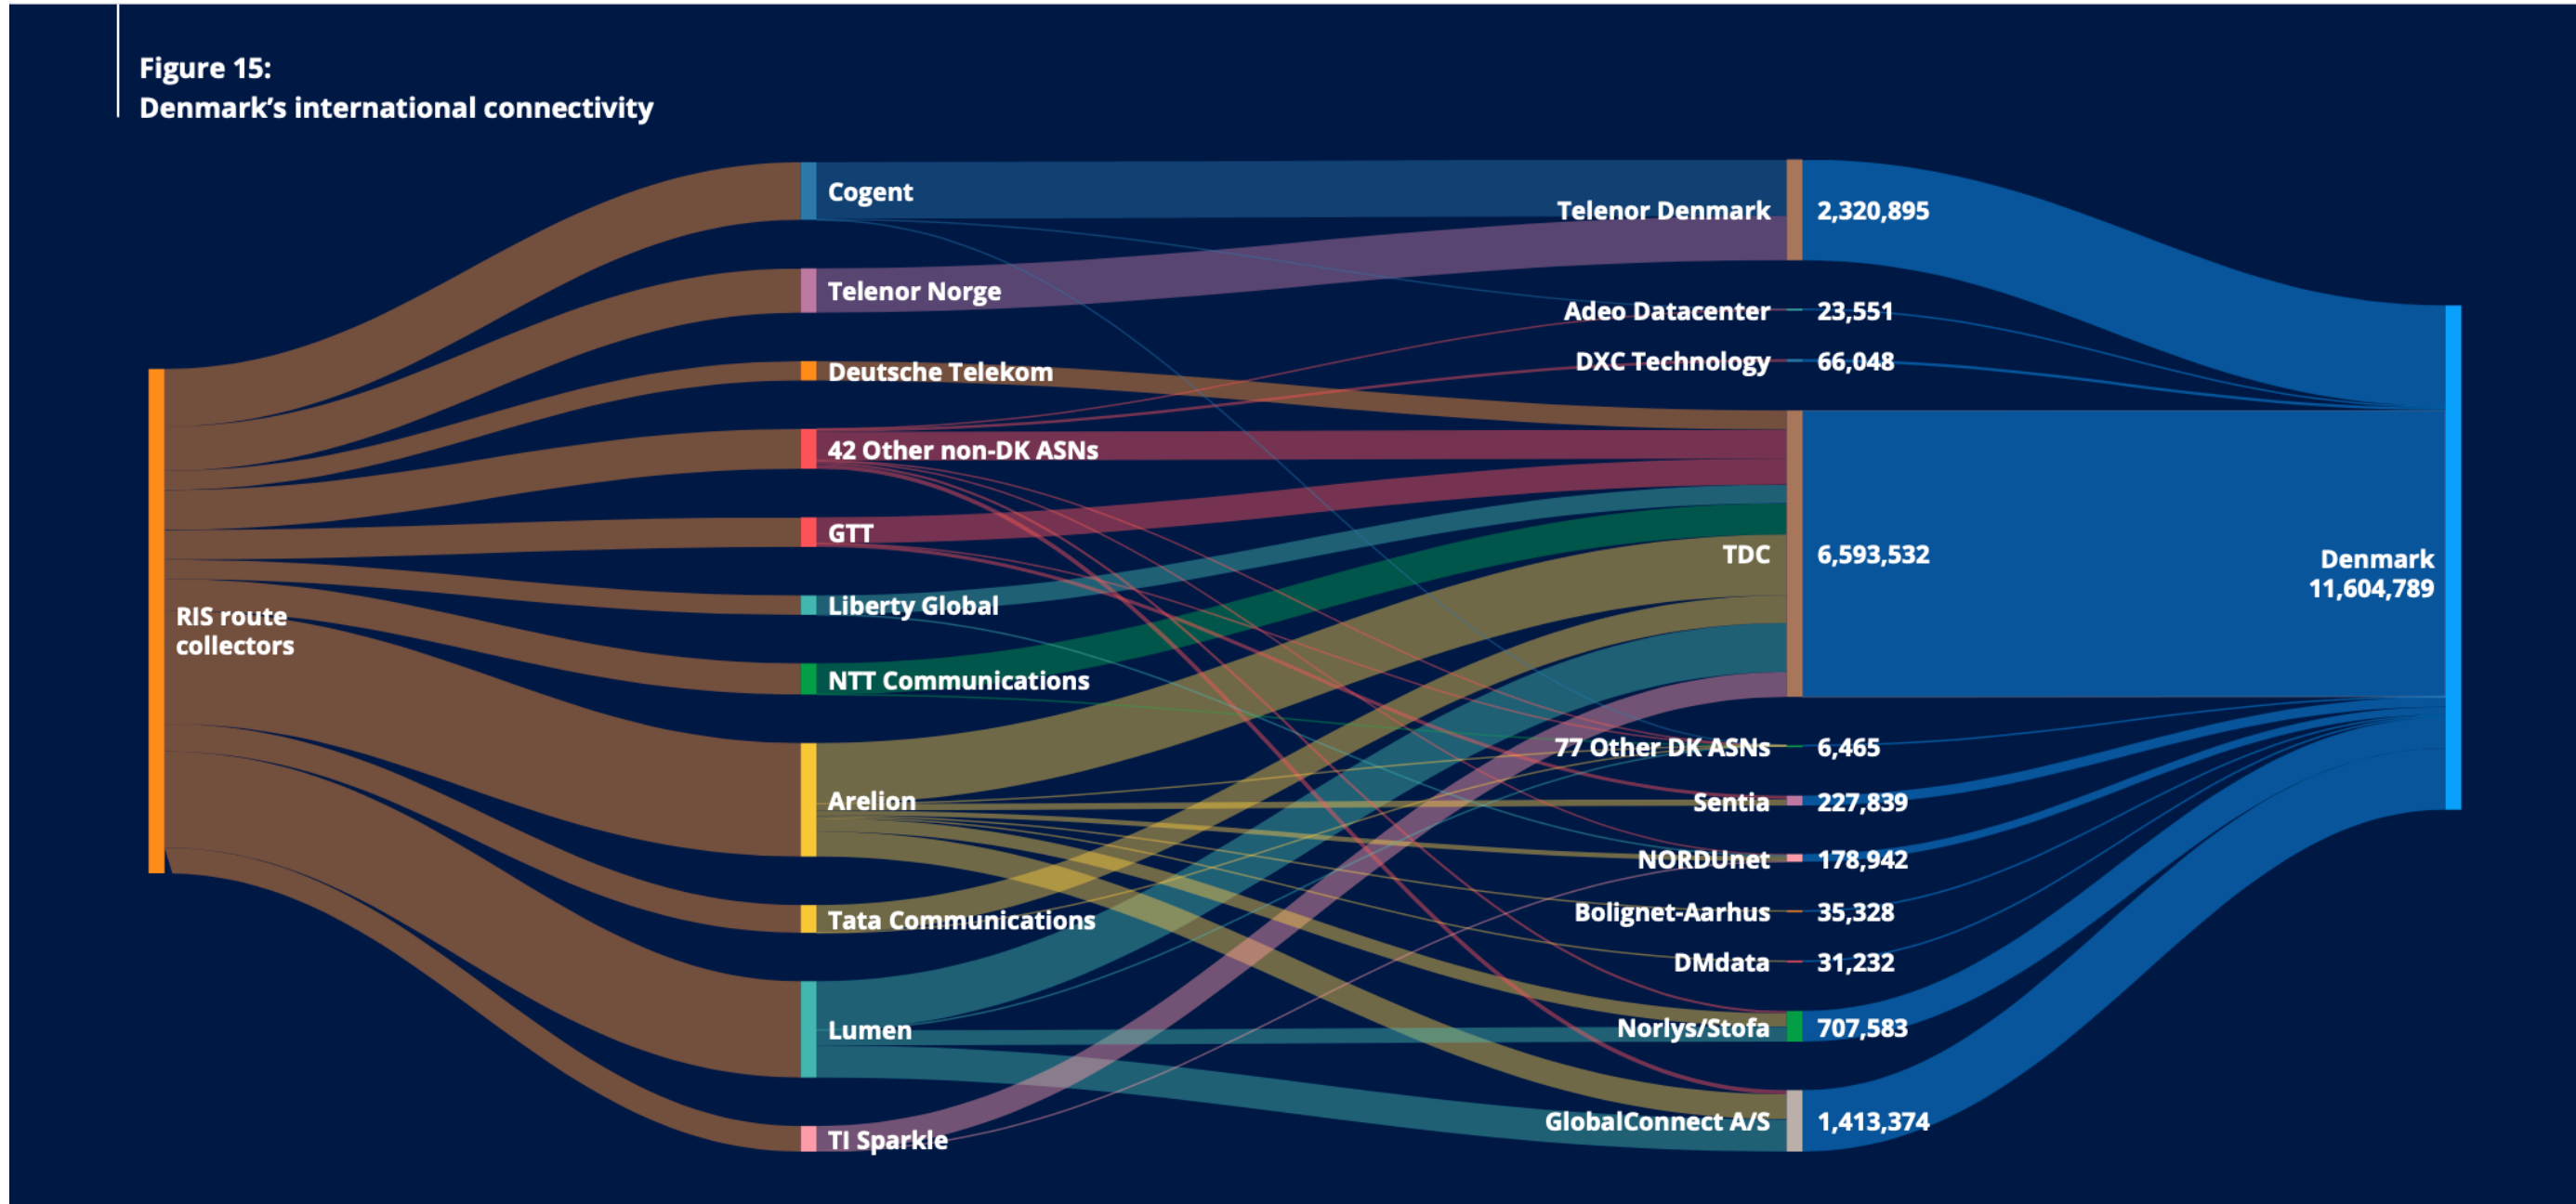

Local & International Inter-connectivity: PDF