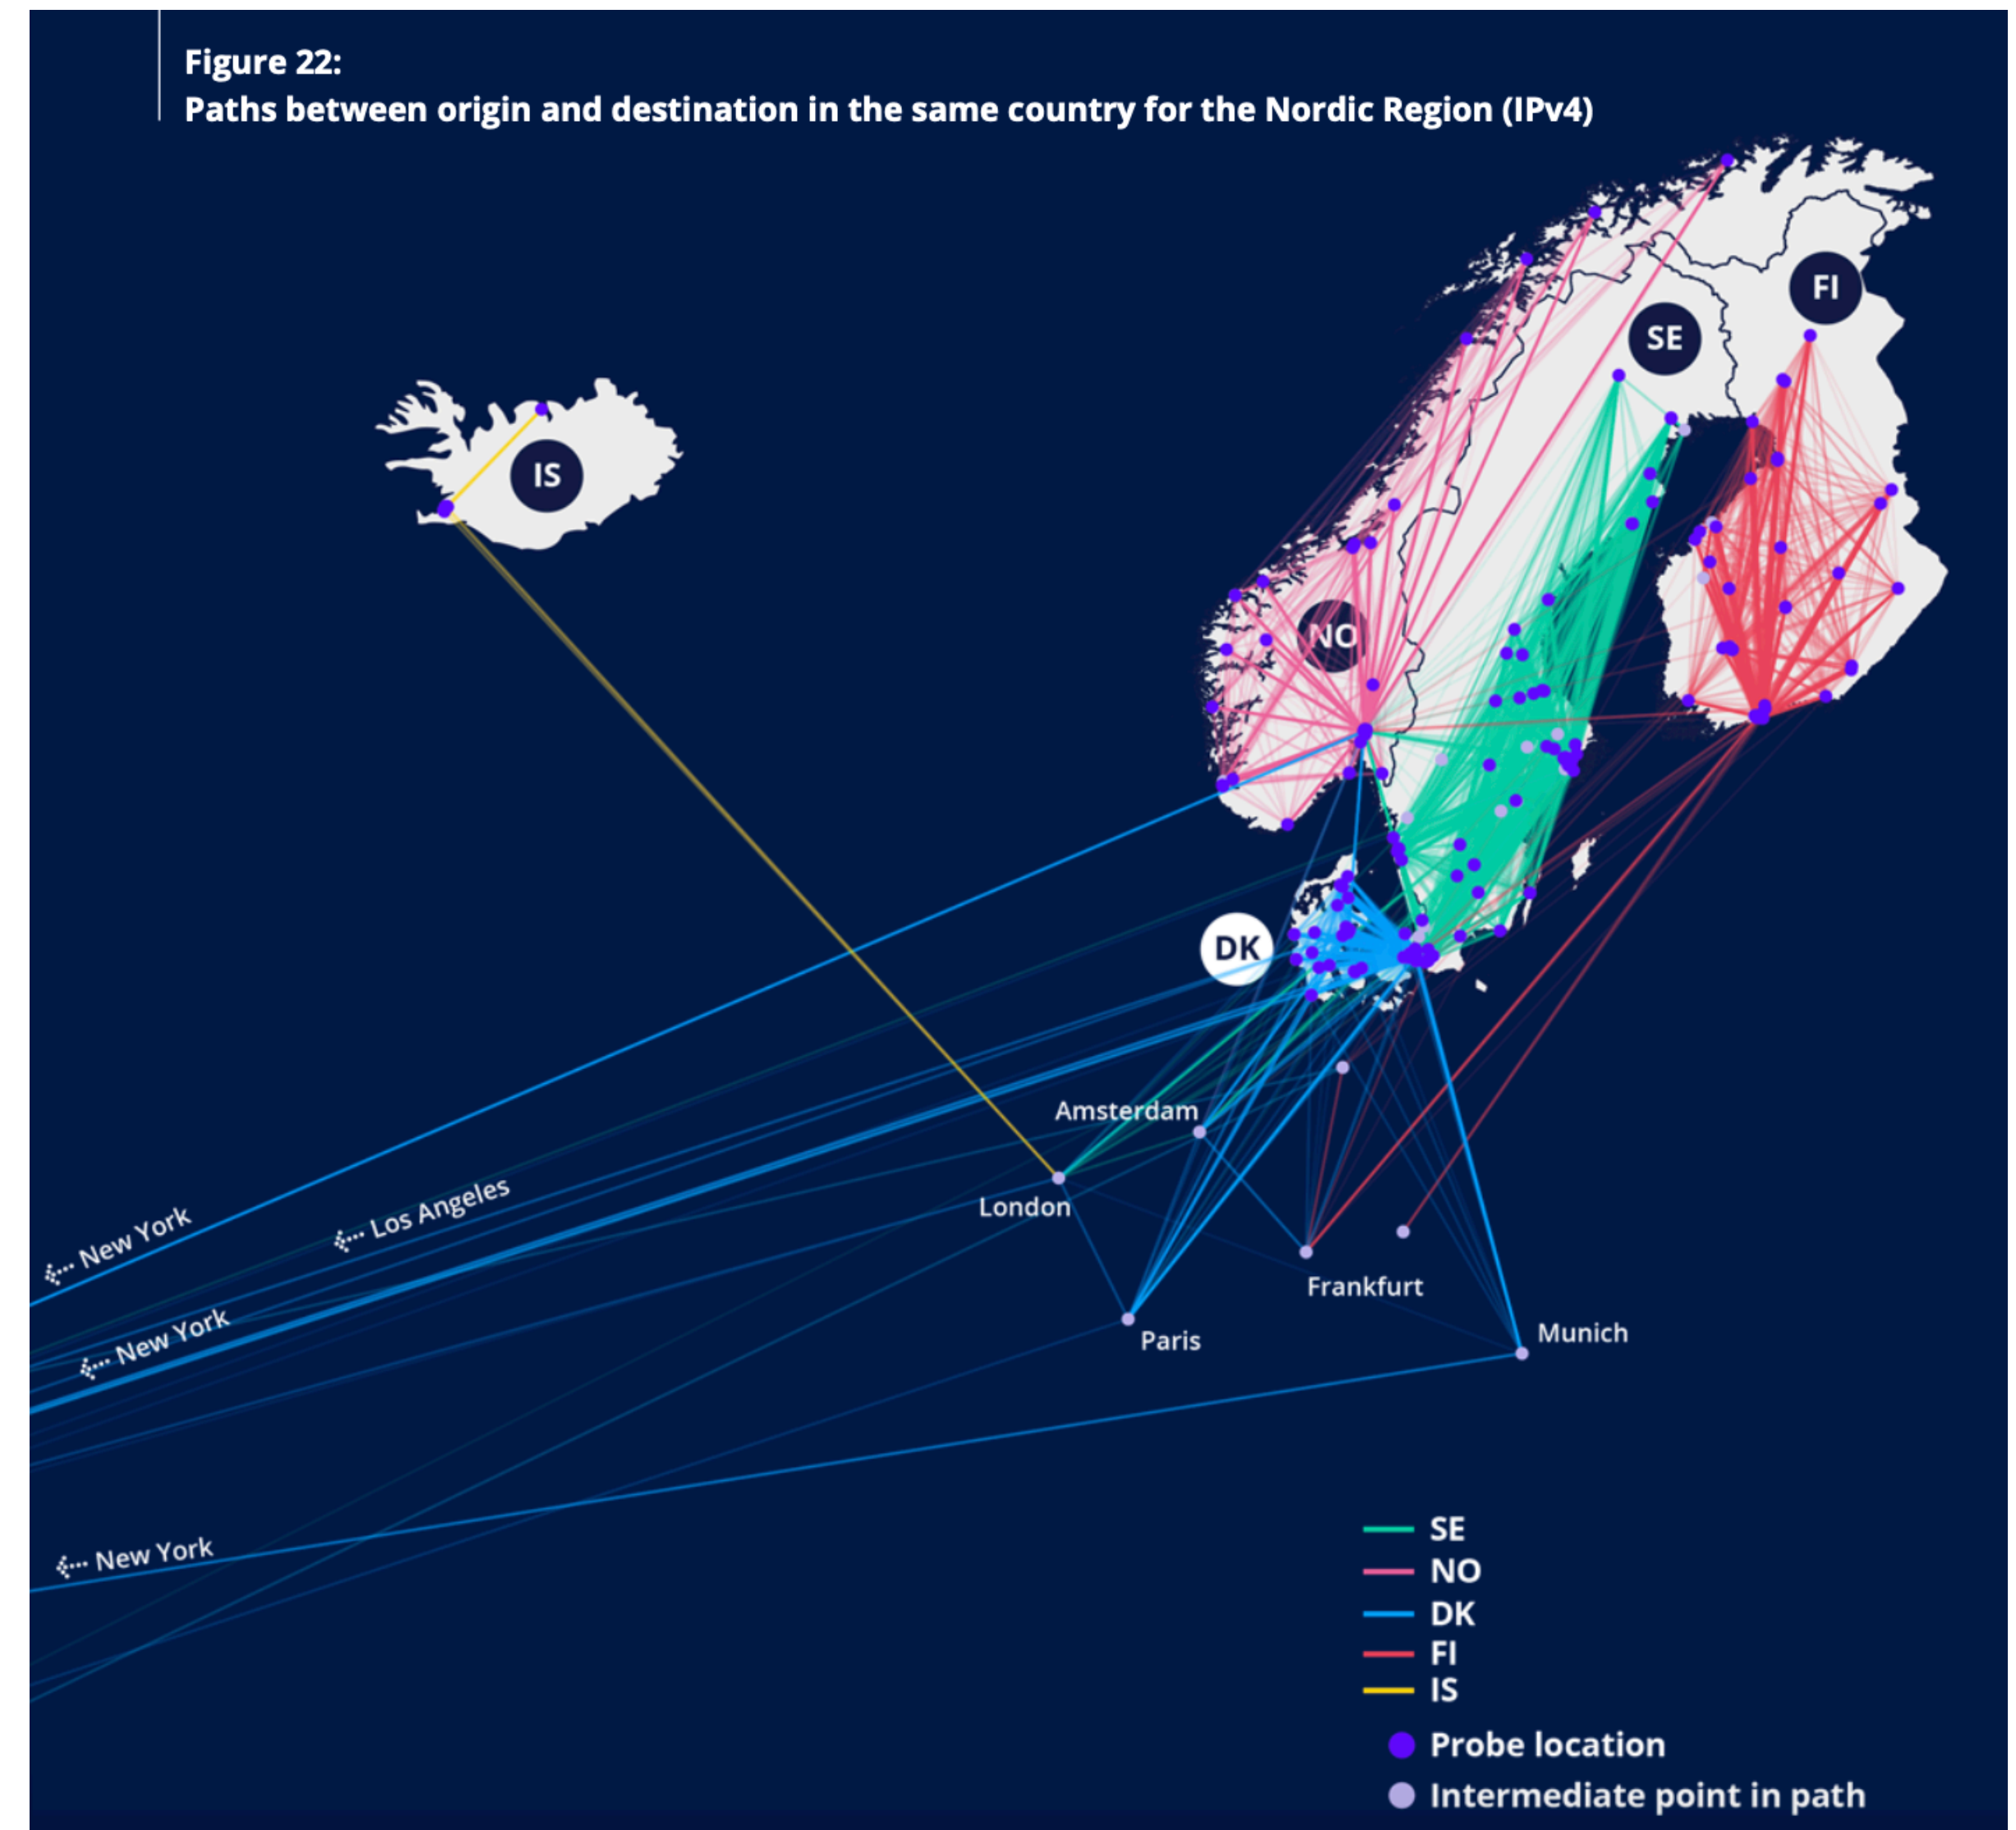

Local & International Inter-connectivity: PDF

Updated Local & International Inter-connectivity

- Based on feedback, we've added Telia DK (AS3308)

Thanks to René Wilhelm & Suzanne Taylor!

Traceroute paths

- ... “tromboning”!
- Many paths go outside DK
 - as seen by RIPE Atlas probes mesh
- Why?
- Explore for yourself:
 - IXP-Country-Jedi
 - <https://jedi.ripe.net/>

DK: Least IPv6 capability of Nordics

- Explained by
 - “no user demand”
 - “no business case”
 - large IPv4 space

IPv6 RIPEness

- “Stars” for LIRs who:
 - have an IPv6 allocation
 - have route object, reverse DNS, visible in RIS
 - fifth star: actual traffic (access or content)

RIPE Atlas

- **RIPE Atlas is the RIPE NCC's main Internet measurement platform.**
- **It is a global network of thousands of probes that actively measure Internet connectivity. Anyone can access this data via Internet traffic maps, streaming data visualisations, and an API.**
- **RIPE Atlas users can also perform customised measurements to gain valuable information about their own networks.**
 - <https://atlas.ripe.net>