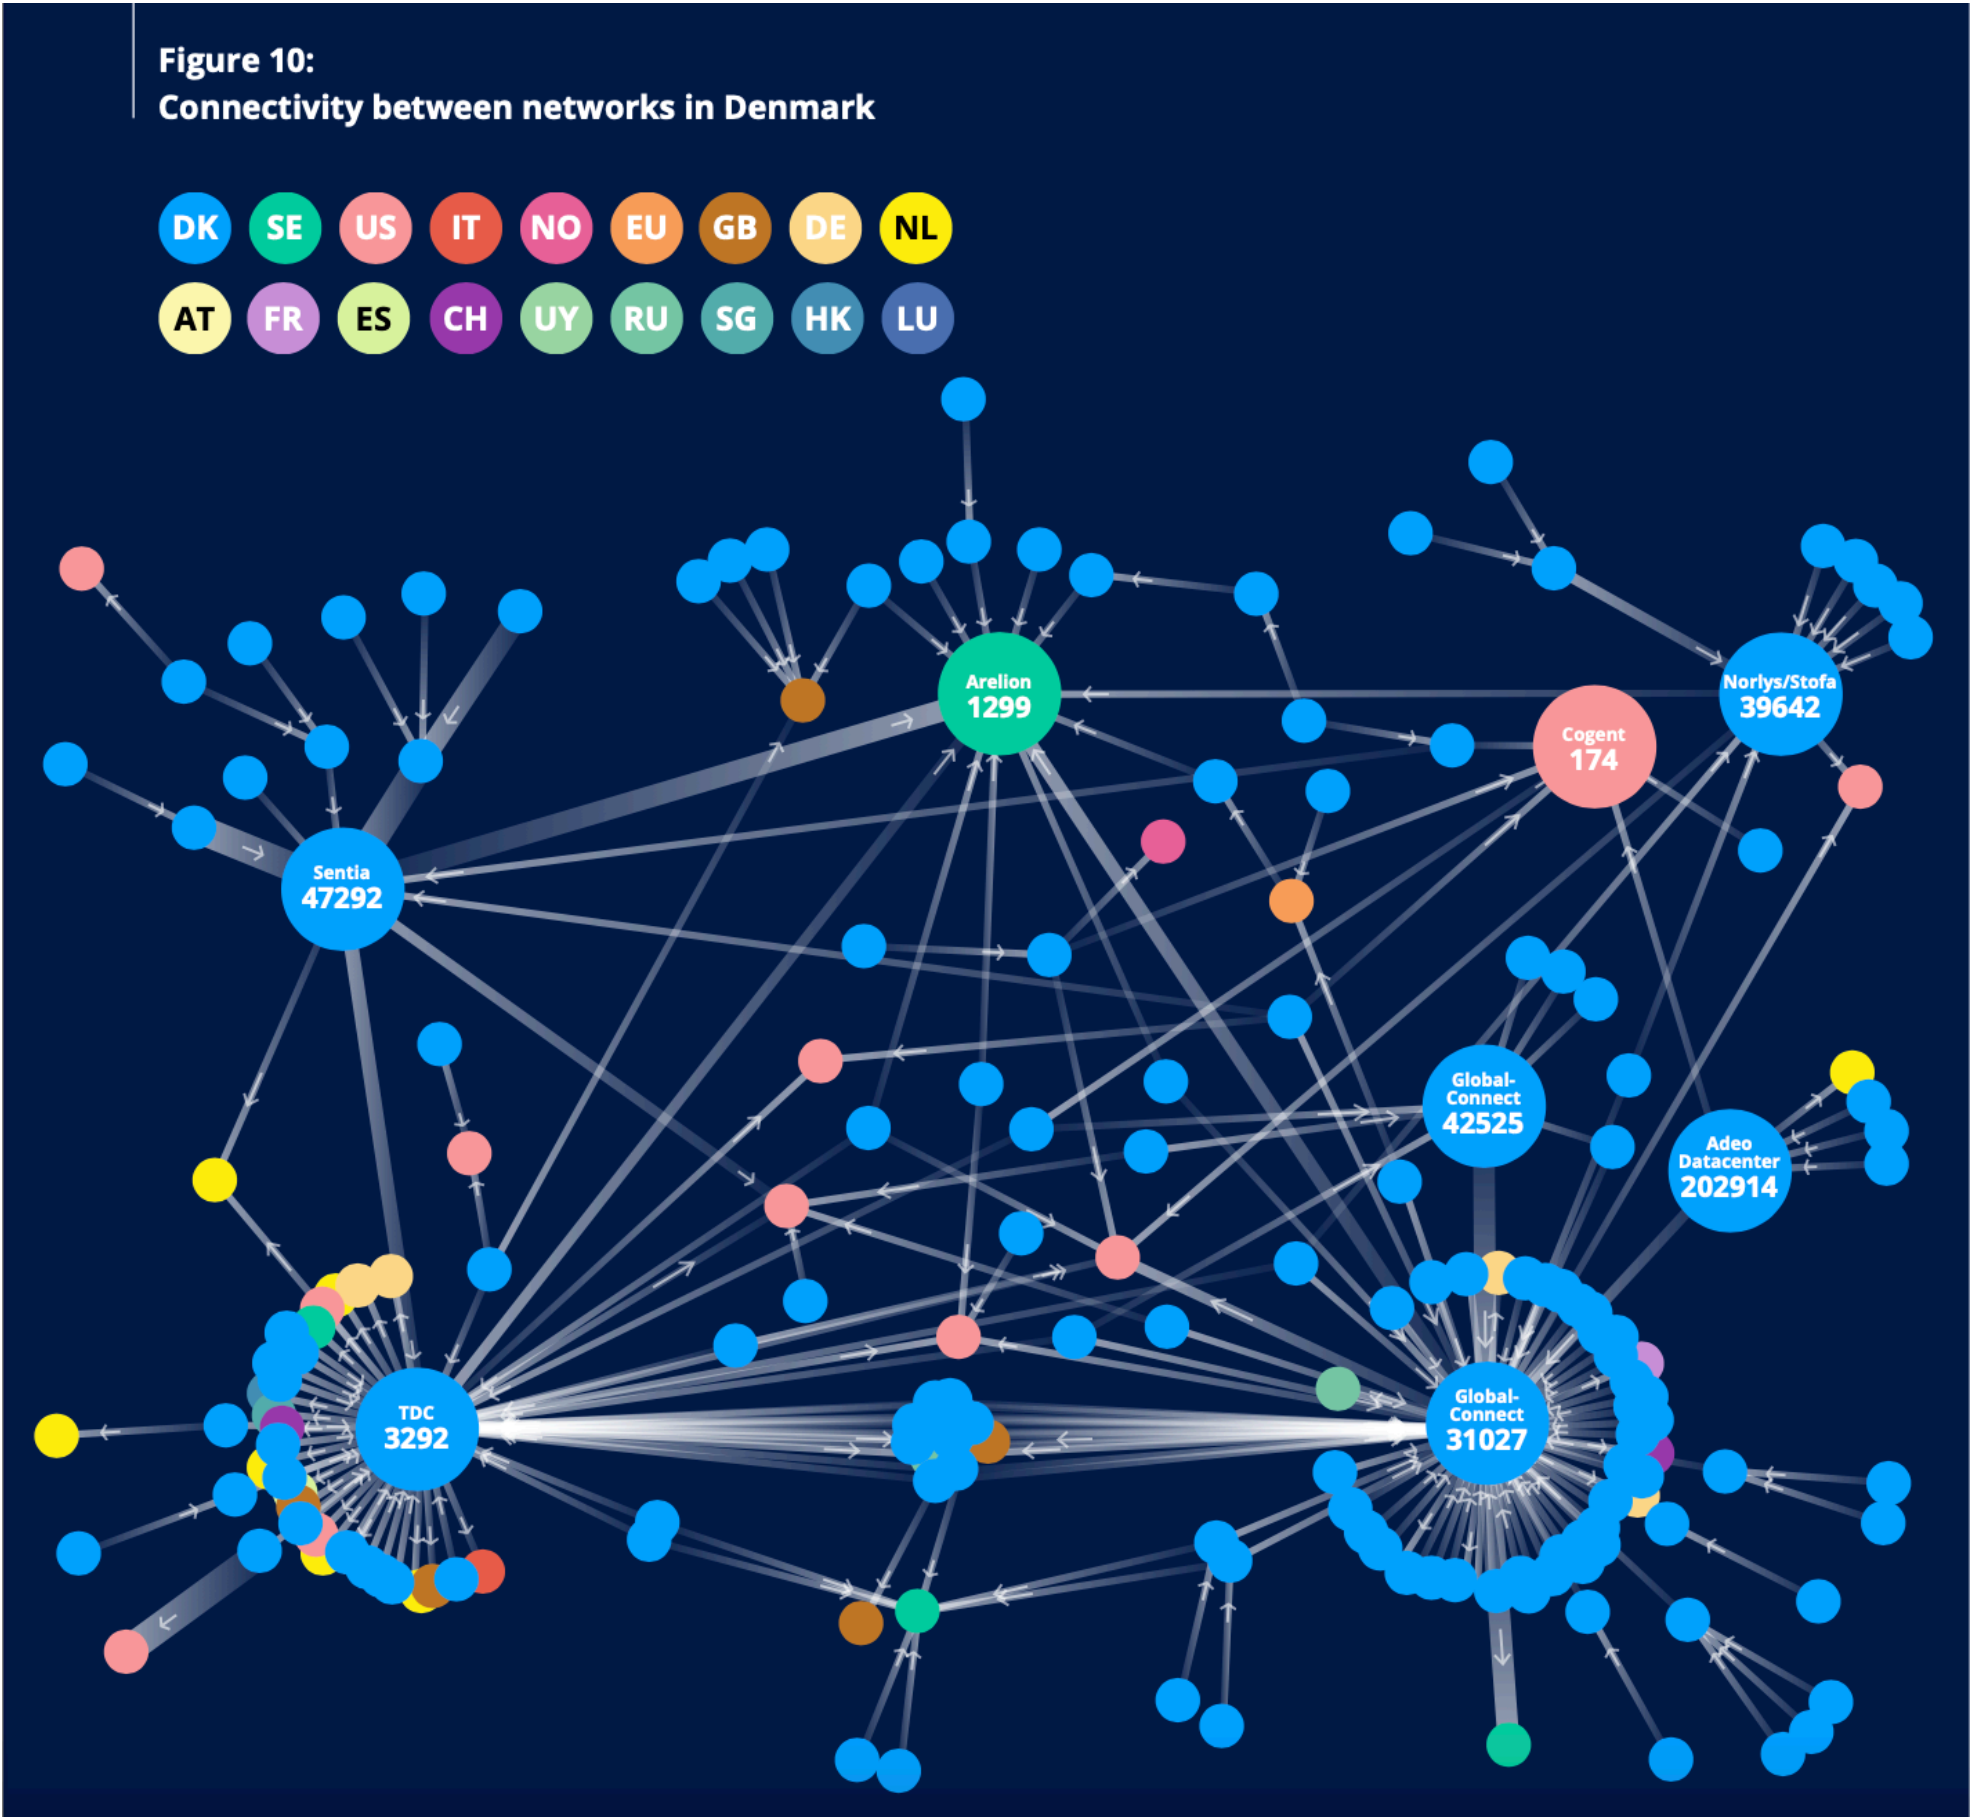

Local & International Inter-connectivity: PDF