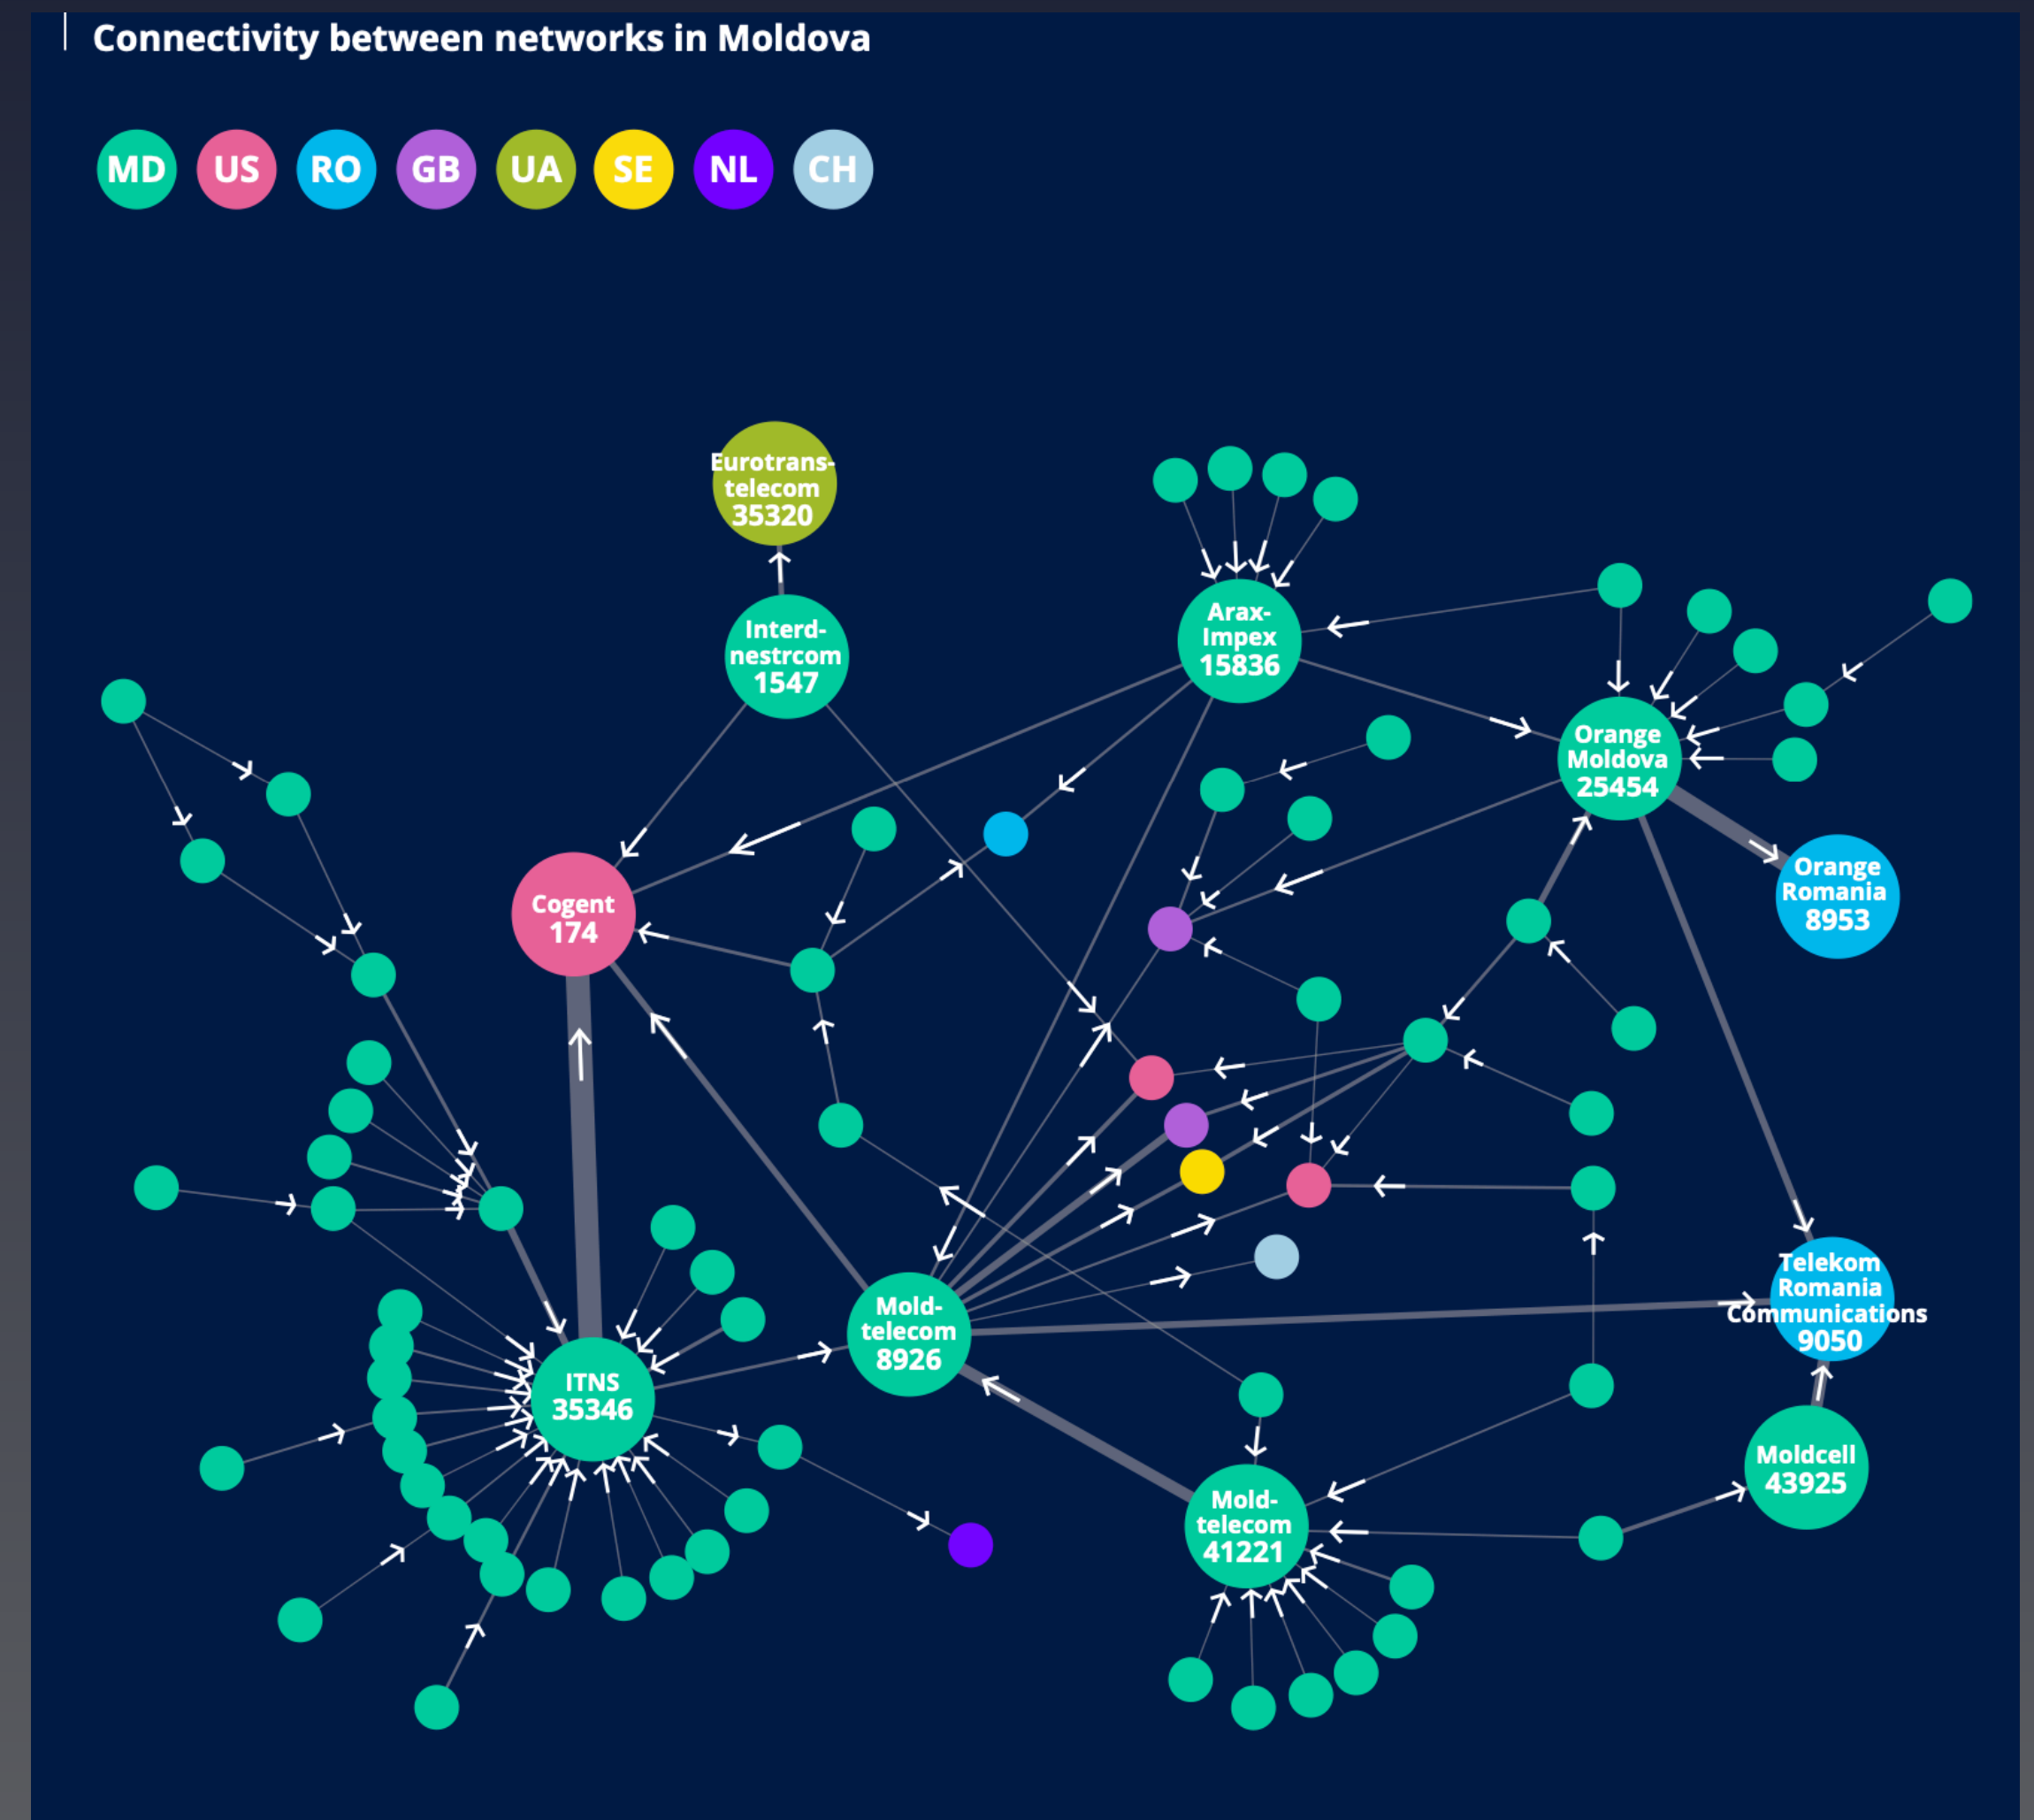

# IPv6 deployment

- Early adoption stage
  - Typical for xSU countries
  - Lower than the world avg

# External connectivity of Moldova

# Paths of the domestic traffic

- Most of the domestic traffic stays inside the country
- Some paths take a detour via Munich (IXP)
- Some of the traffic goes through Bucharest
  - While not ideal, the distance is much shorter than diverting traffic to major IXPs in Western Europe

# K-Root DNS servers used in Moldova

K-root locations reached from vantage points in Bulgaria, Moldova and Romania

- Sofia/BG
- Bucharest/RO
- Frankfurt/DE
- Belgrade/RS
- Geneva/CH
- Amsterdam/NL
- Milan/IT
- Saint Petersburg/RU
- Vienna/AT