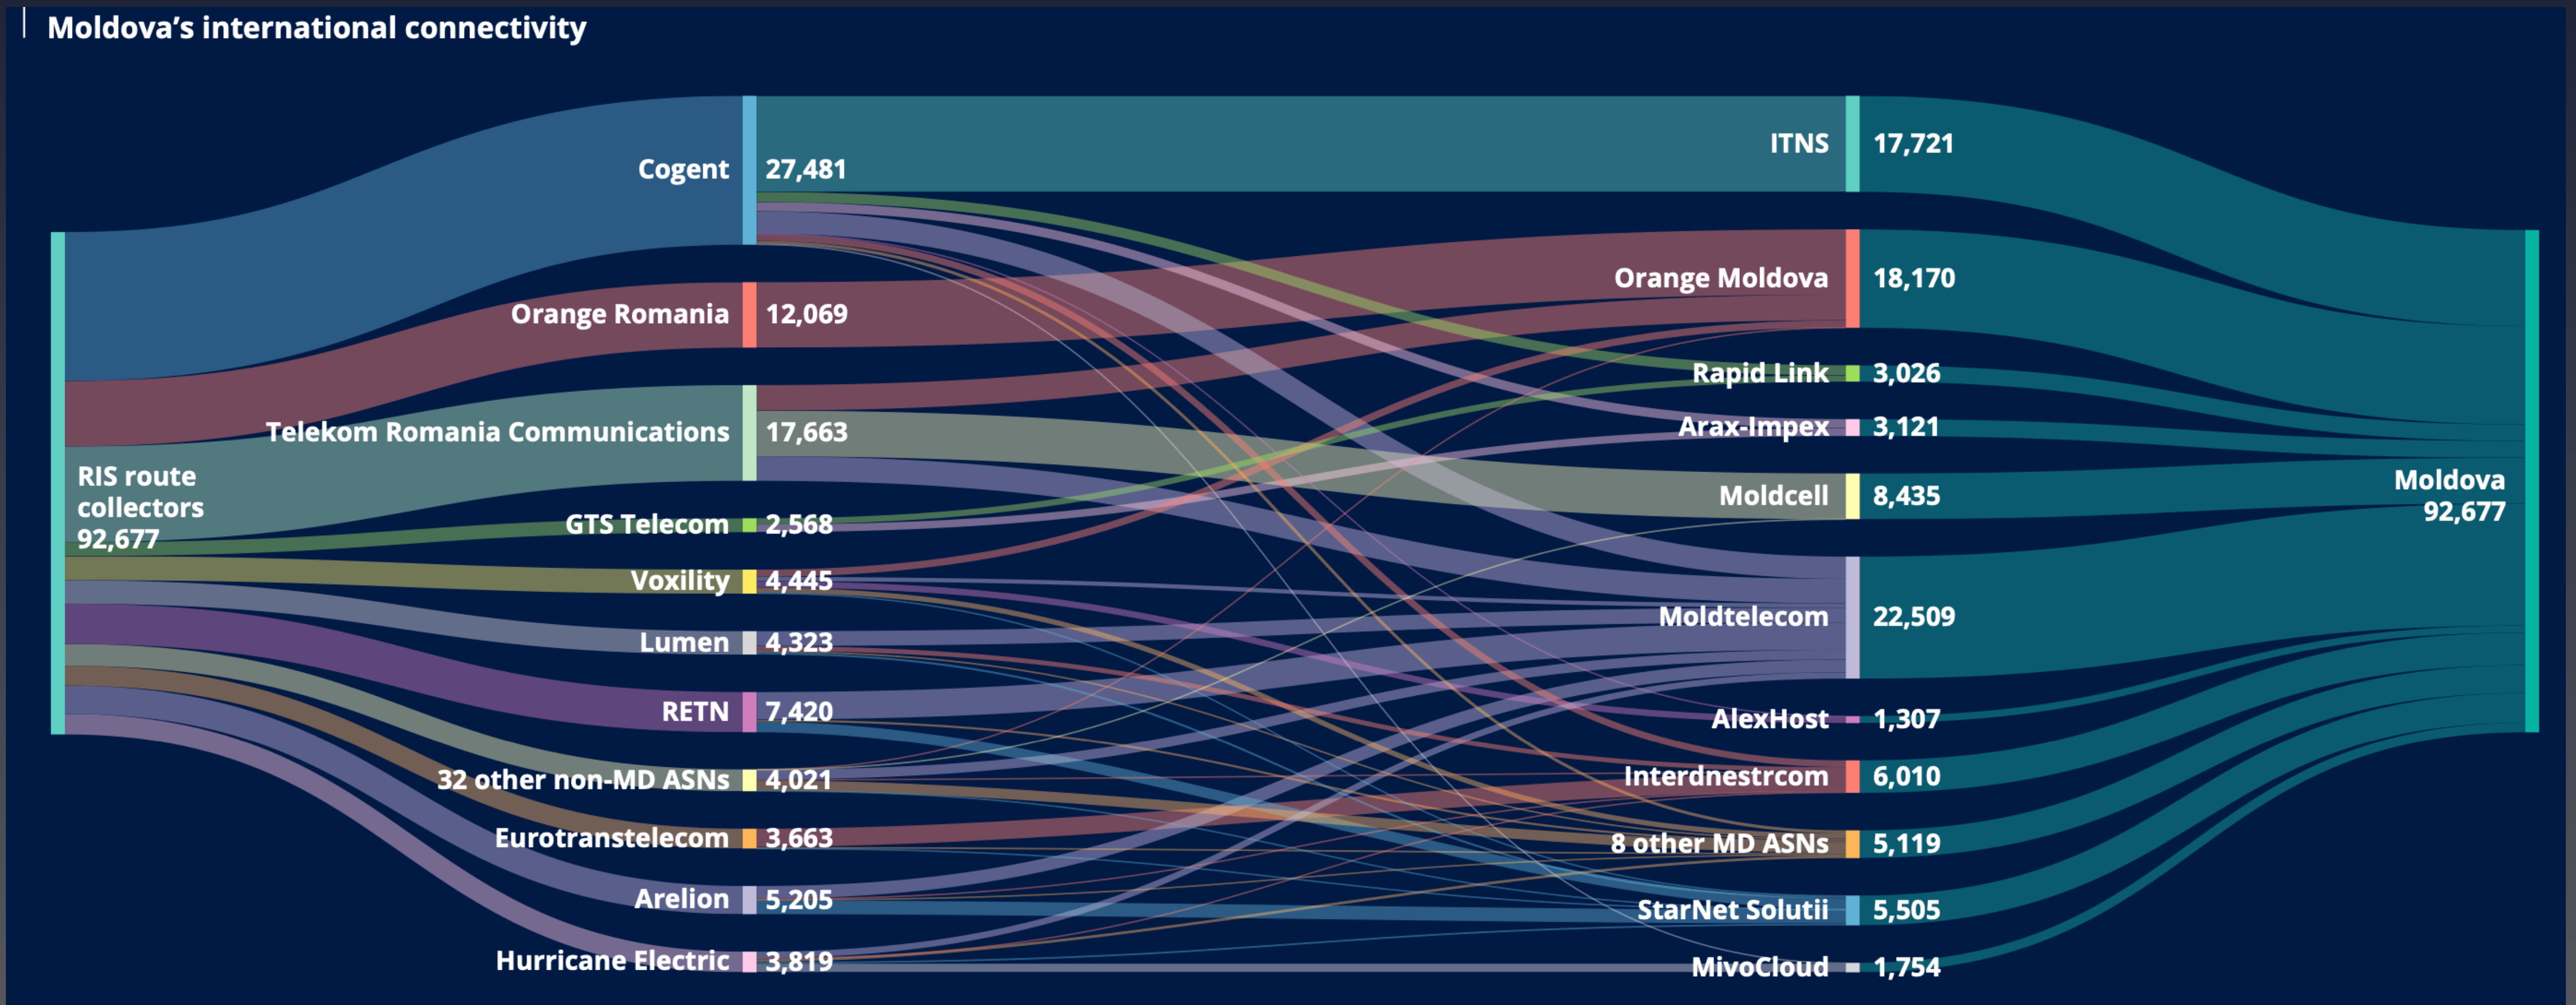

External connectivity of Moldova