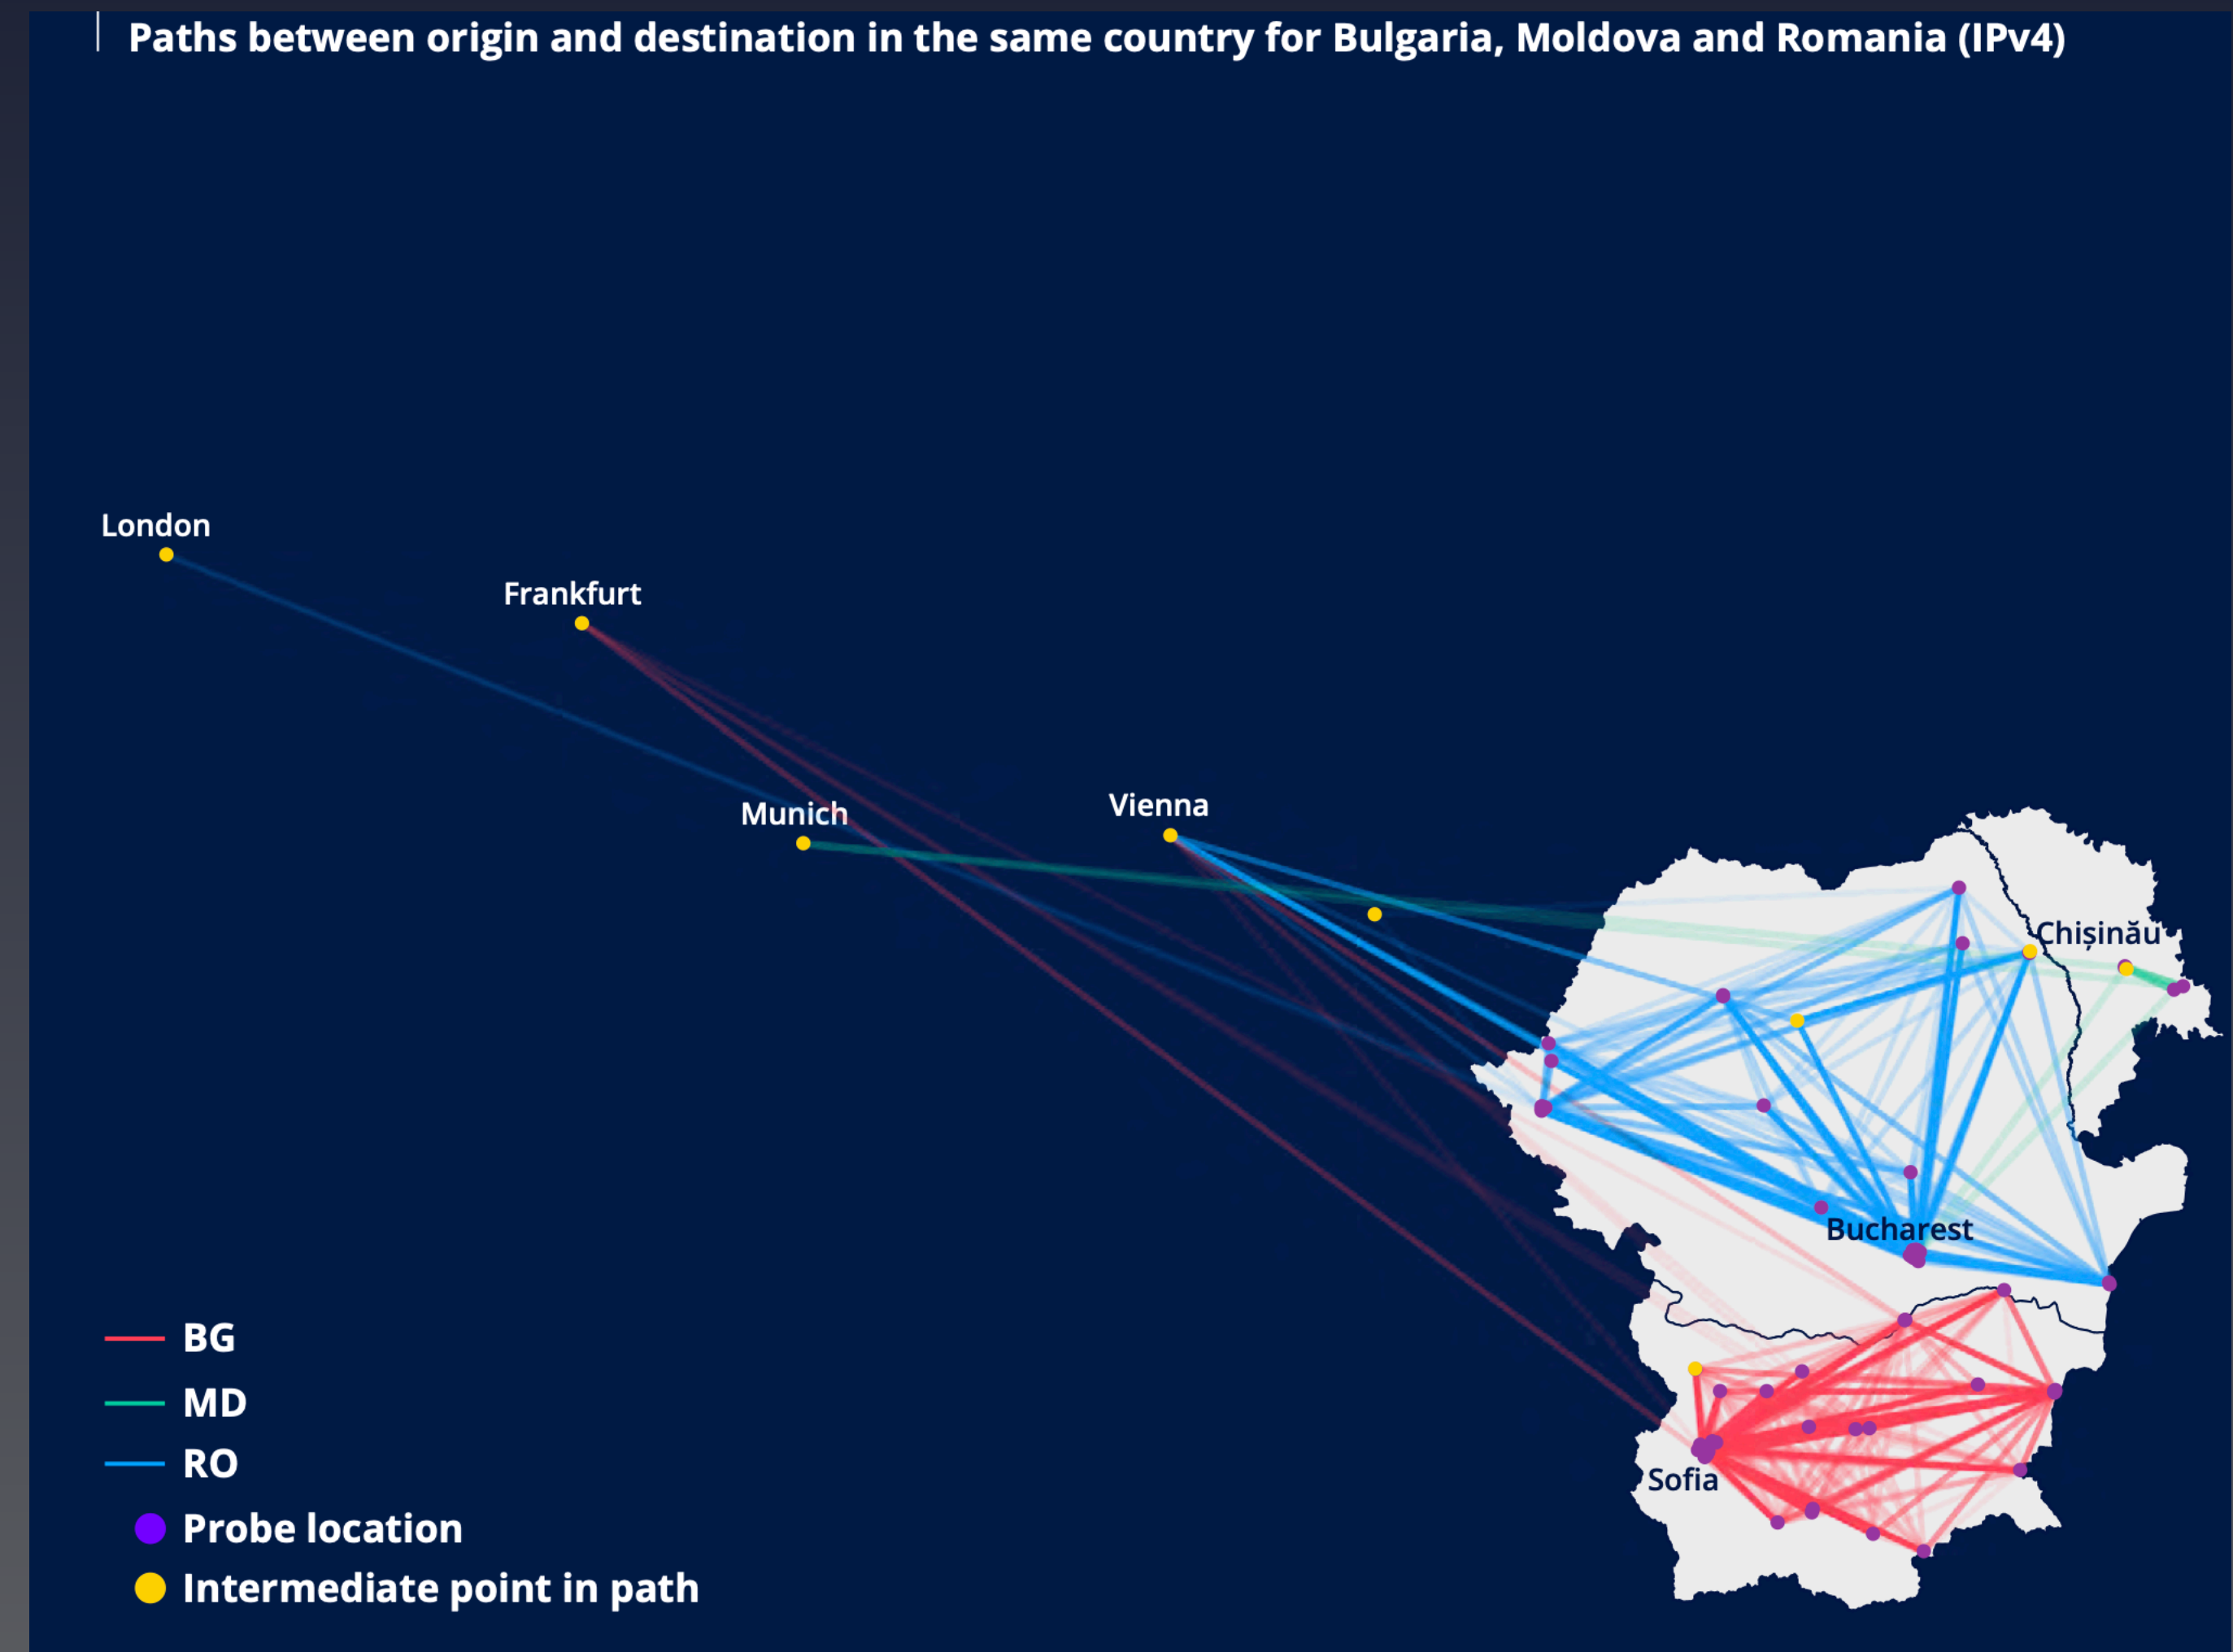

# IPv6 deployment

- Early adoption stage
  - Typical for xSU countries
  - Lower than the world avg

# External connectivity of Moldova

# Paths of the domestic traffic

- Most of the domestic traffic stays inside the country
- Some paths take a detour via Munich (IXP)
- Some of the traffic goes through Bucharest
  - While not ideal, the distance is much shorter than diverting traffic to major IXPs in Western Europe

# K-Root DNS servers used in Moldova

K-root locations reached from vantage points in Bulgaria, Moldova and Romania

- Sofia/BG
- Bucharest/RO
- Frankfurt/DE
- Belgrade/RS
- Geneva/CH
- Amsterdam/NL
- Milan/IT
- Saint Petersburg/RU
- Vienna/AT