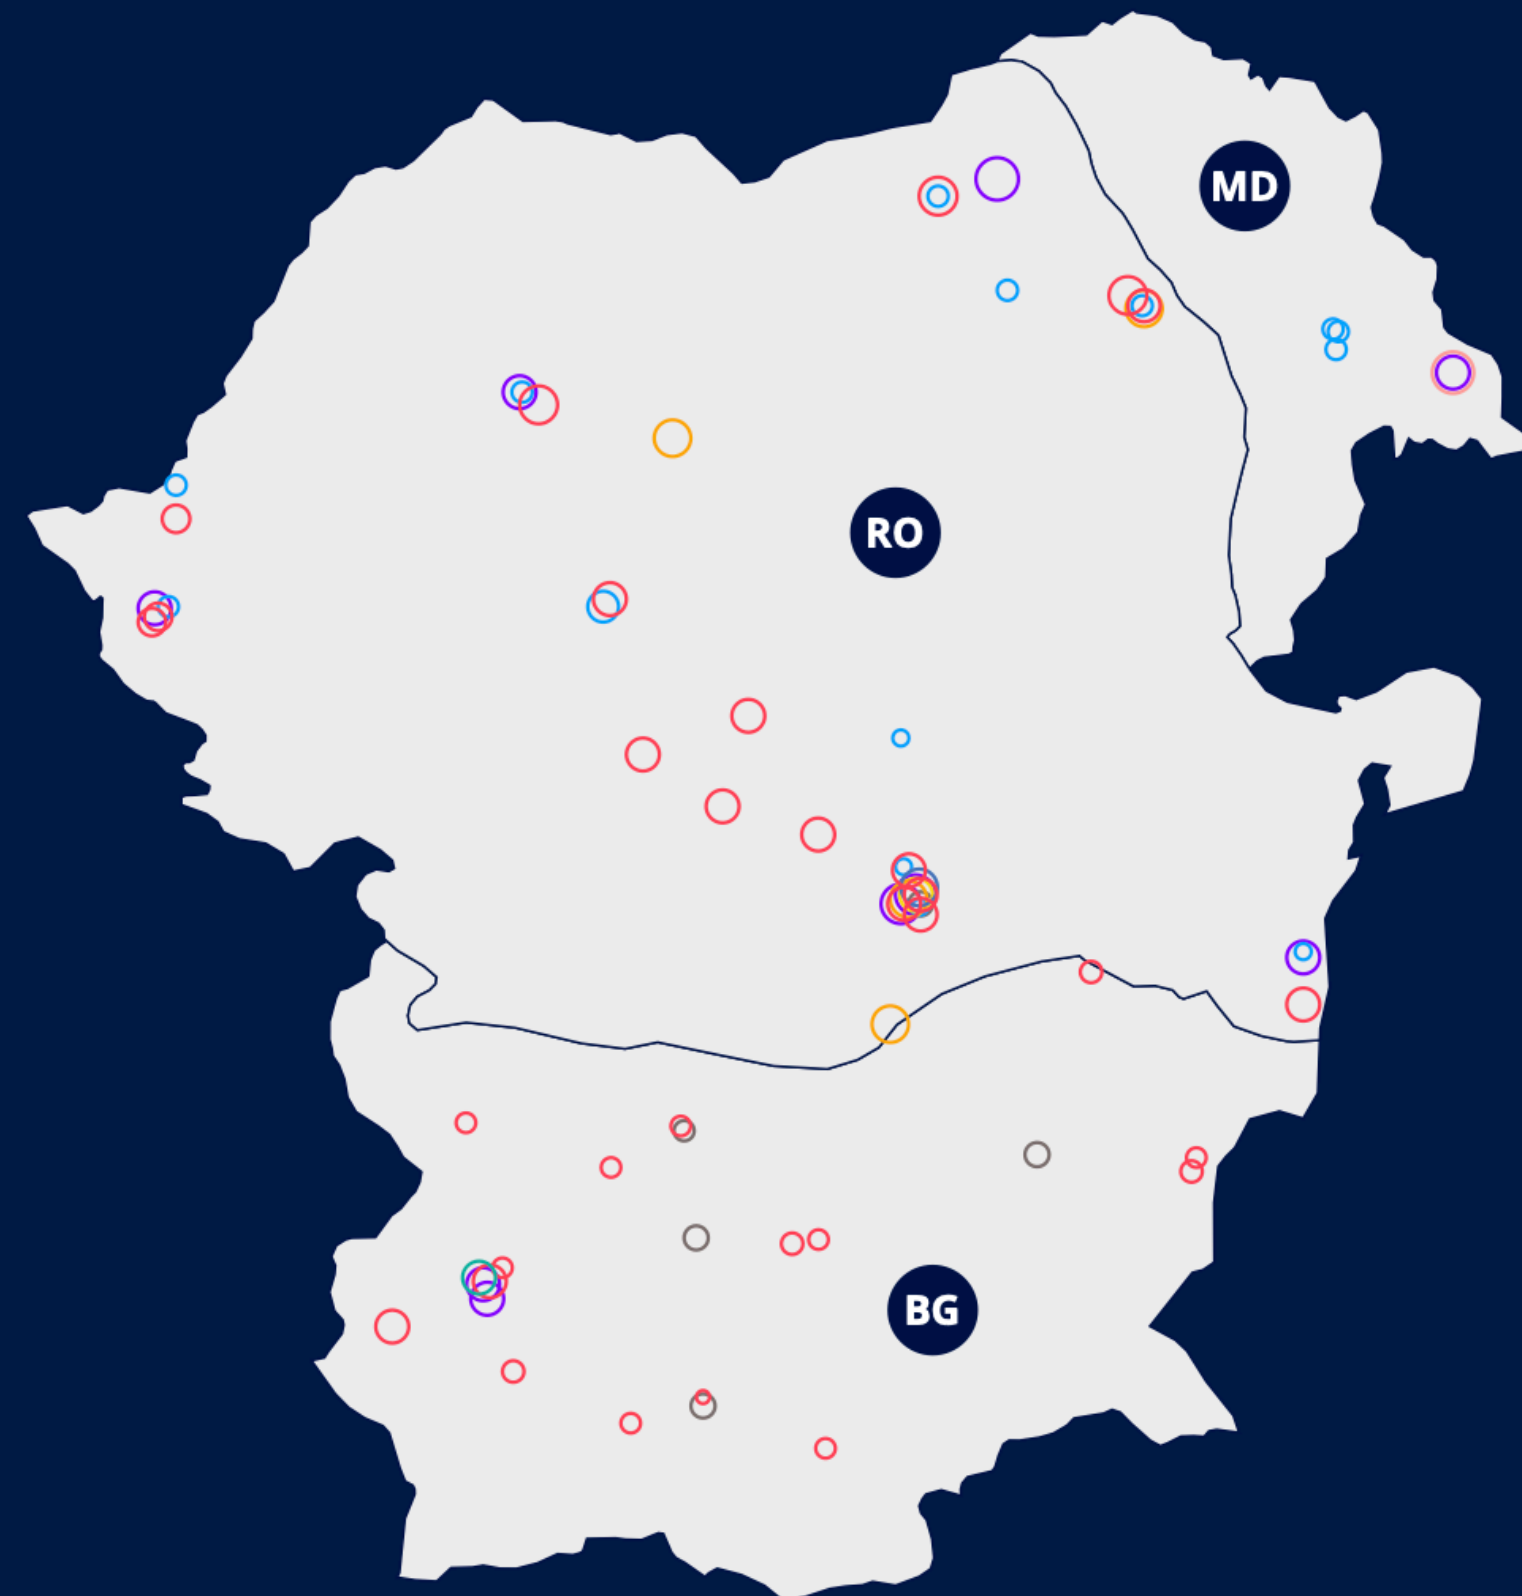

# External connectivity of Moldova

# Paths of the domestic traffic

- Most of the domestic traffic stays inside the country
- Some paths take a detour via Munich (IXP)
- Some of the traffic goes through Bucharest
  - While not ideal, the distance is much shorter than diverting traffic to major IXPs in Western Europe

# K-Root DNS servers used in Moldova

K-root locations reached from vantage points in Bulgaria, Moldova and Romania

- Sofia/BG
- Bucharest/RO
- Frankfurt/DE
- Belgrade/RS
- Geneva/CH
- Amsterdam/NL
- Milan/IT
- Saint Petersburg/RU
- Vienna/AT

Minimum round-trip time (ms)

- 10
- 20
- 30
- 40
- 50

- Moldova DOES NOT host own K-root DNS servers
- Most preferable ones are in Bucharest
  - However, RTT is good enough