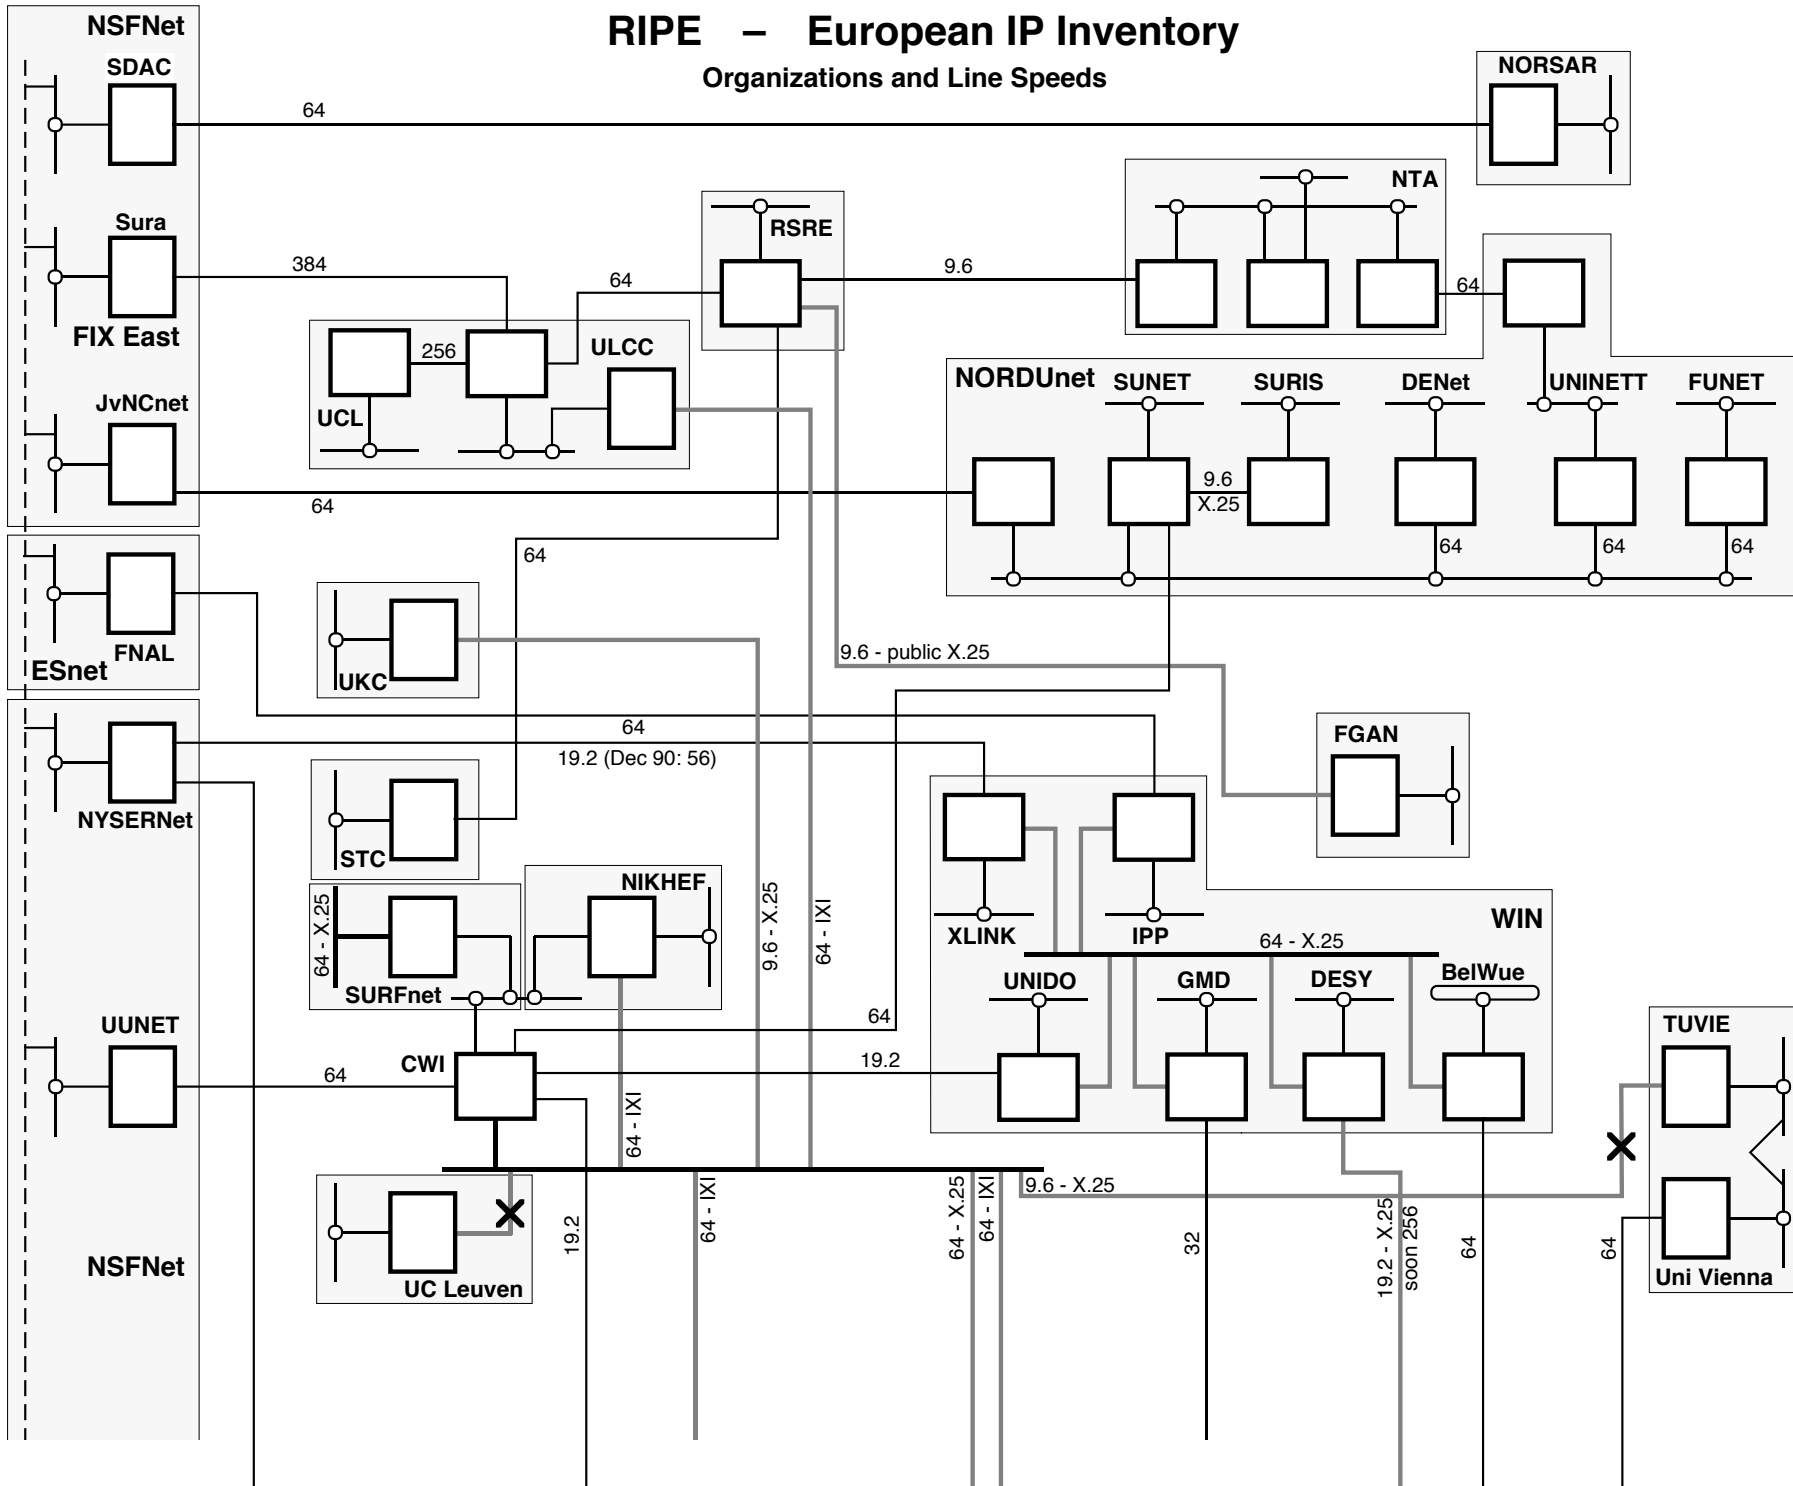

RIPE – European IP Inventory

Organizations and Line Speeds

For sure you will find something we missed to include into this map. Please send corrections and additions to the given address.

The PostScript™ version of this map can be fetched by anonymous ftp from nic.eu.net [192.16.202.1] in the directory ~ftp/ripe/maps

November 9, 1990 © SWITCH/tl <lenggenhager@verw.switch.ch>