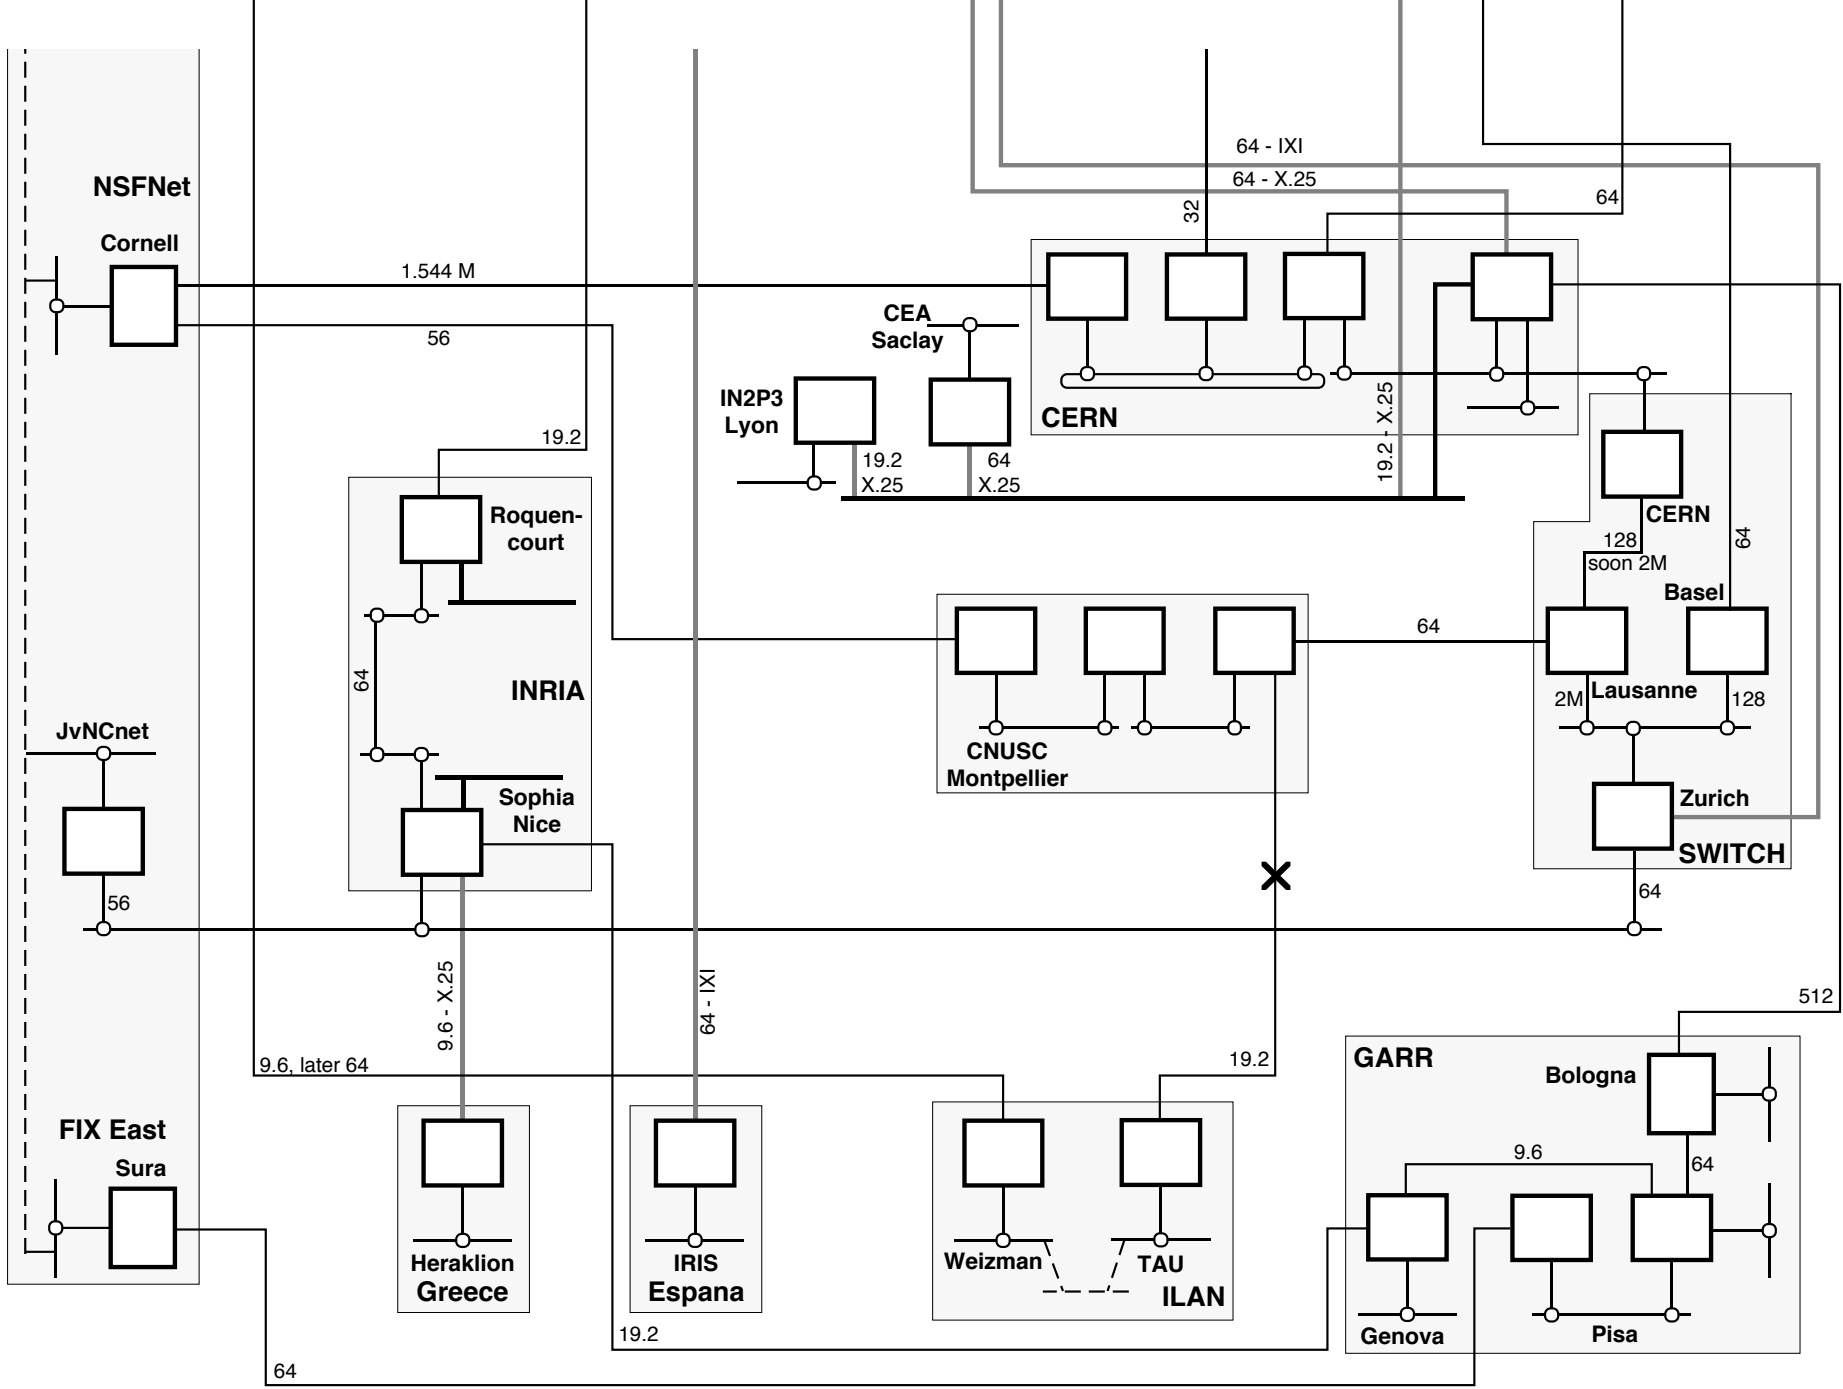

RIPE – European IP Inventory

Organizations and Line Speeds

For sure you will find something we missed to include into this map. Please send corrections and additions to the given address.

The PostScript™ version of this map can be fetched by anonymous ftp from nic.eu.net [192.16.202.1] in the directory ~ftp/ripe/maps

November 9, 1990 © SWITCH/tl <lenggenhager@verw.switch.ch>