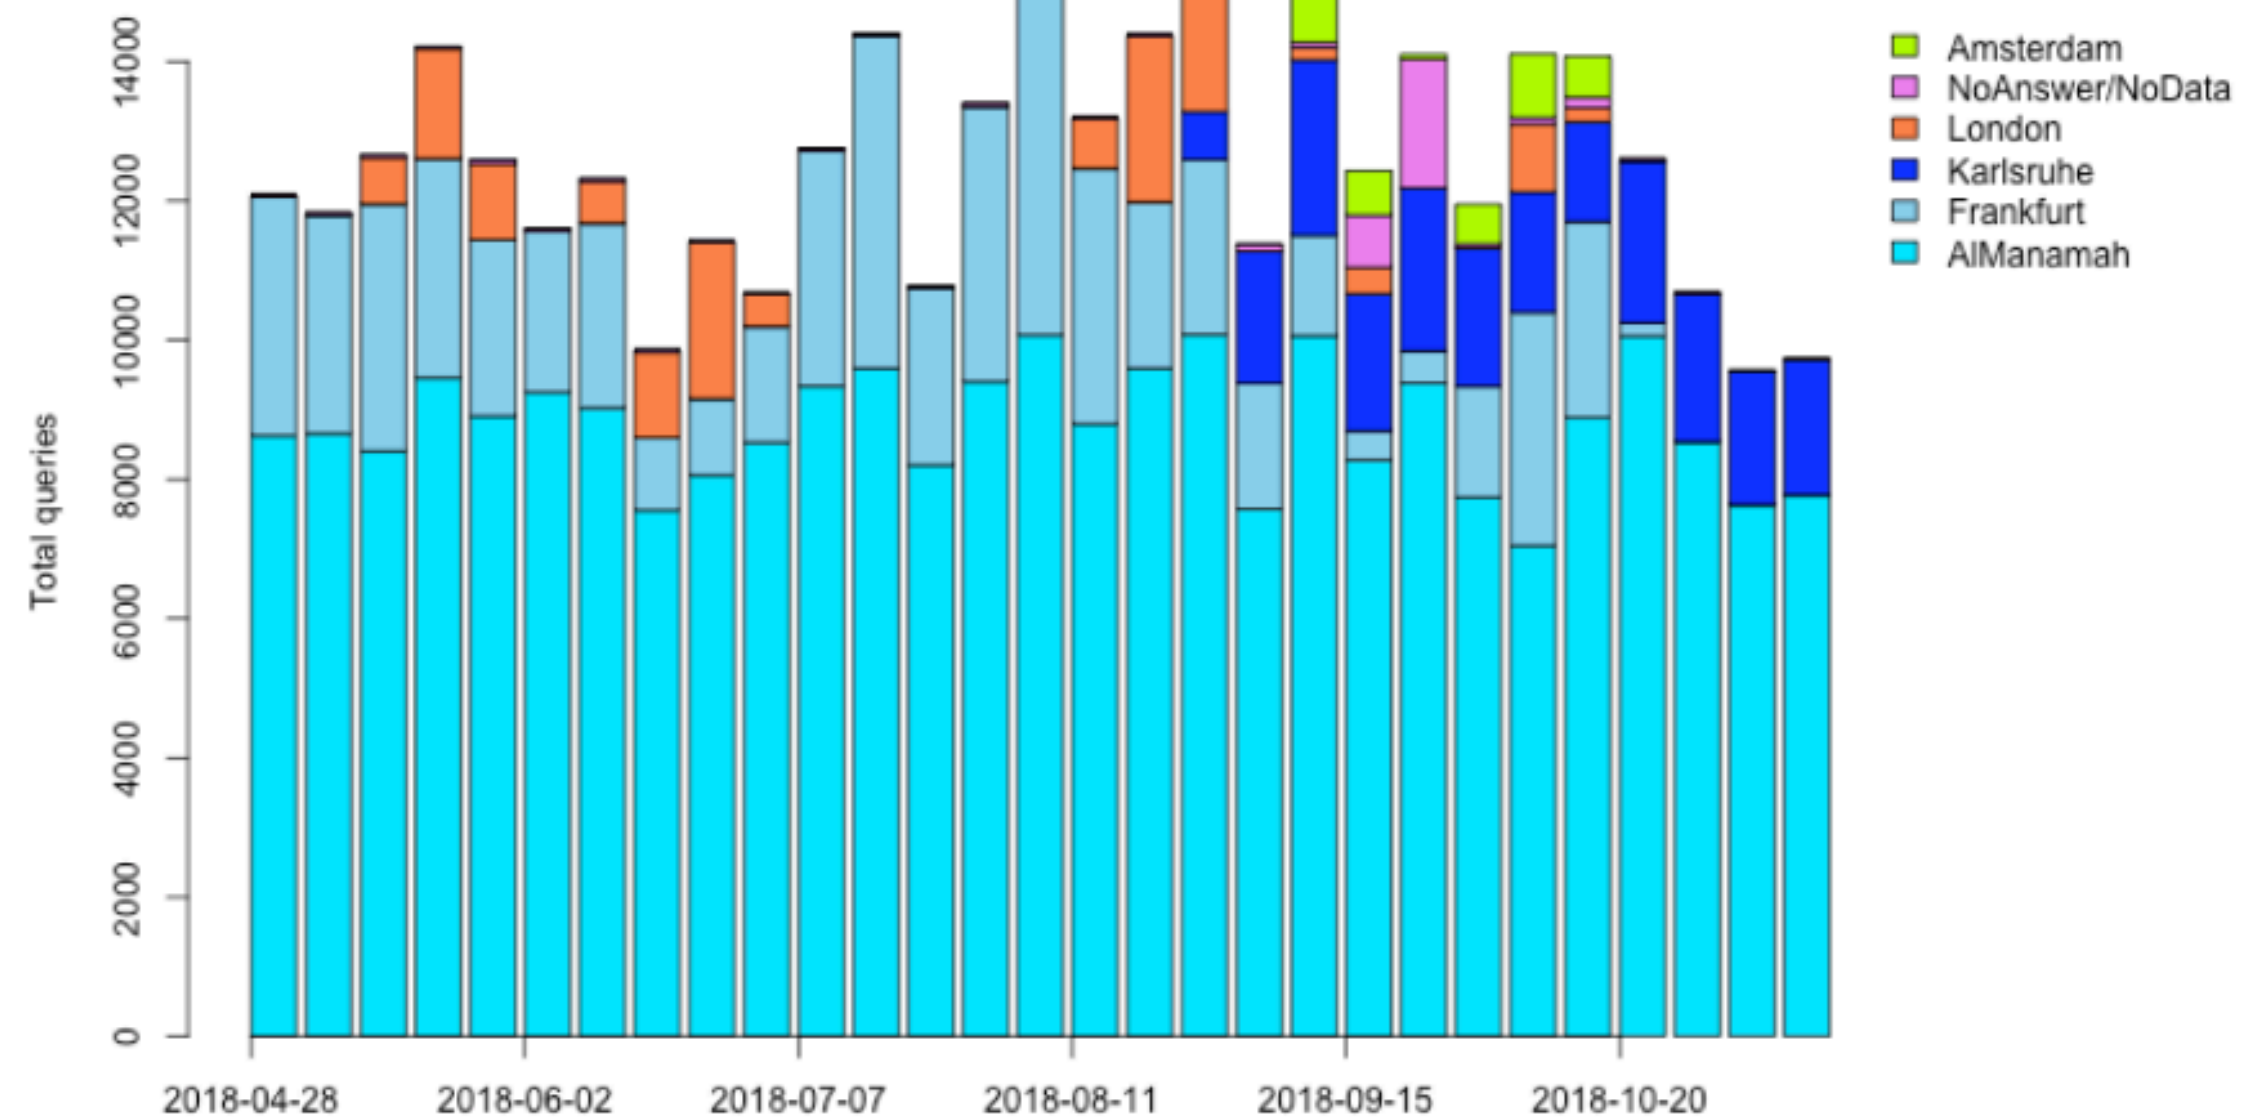

The Root Server System

Bahrain

Top 6 K-root locations answering - Bahrain