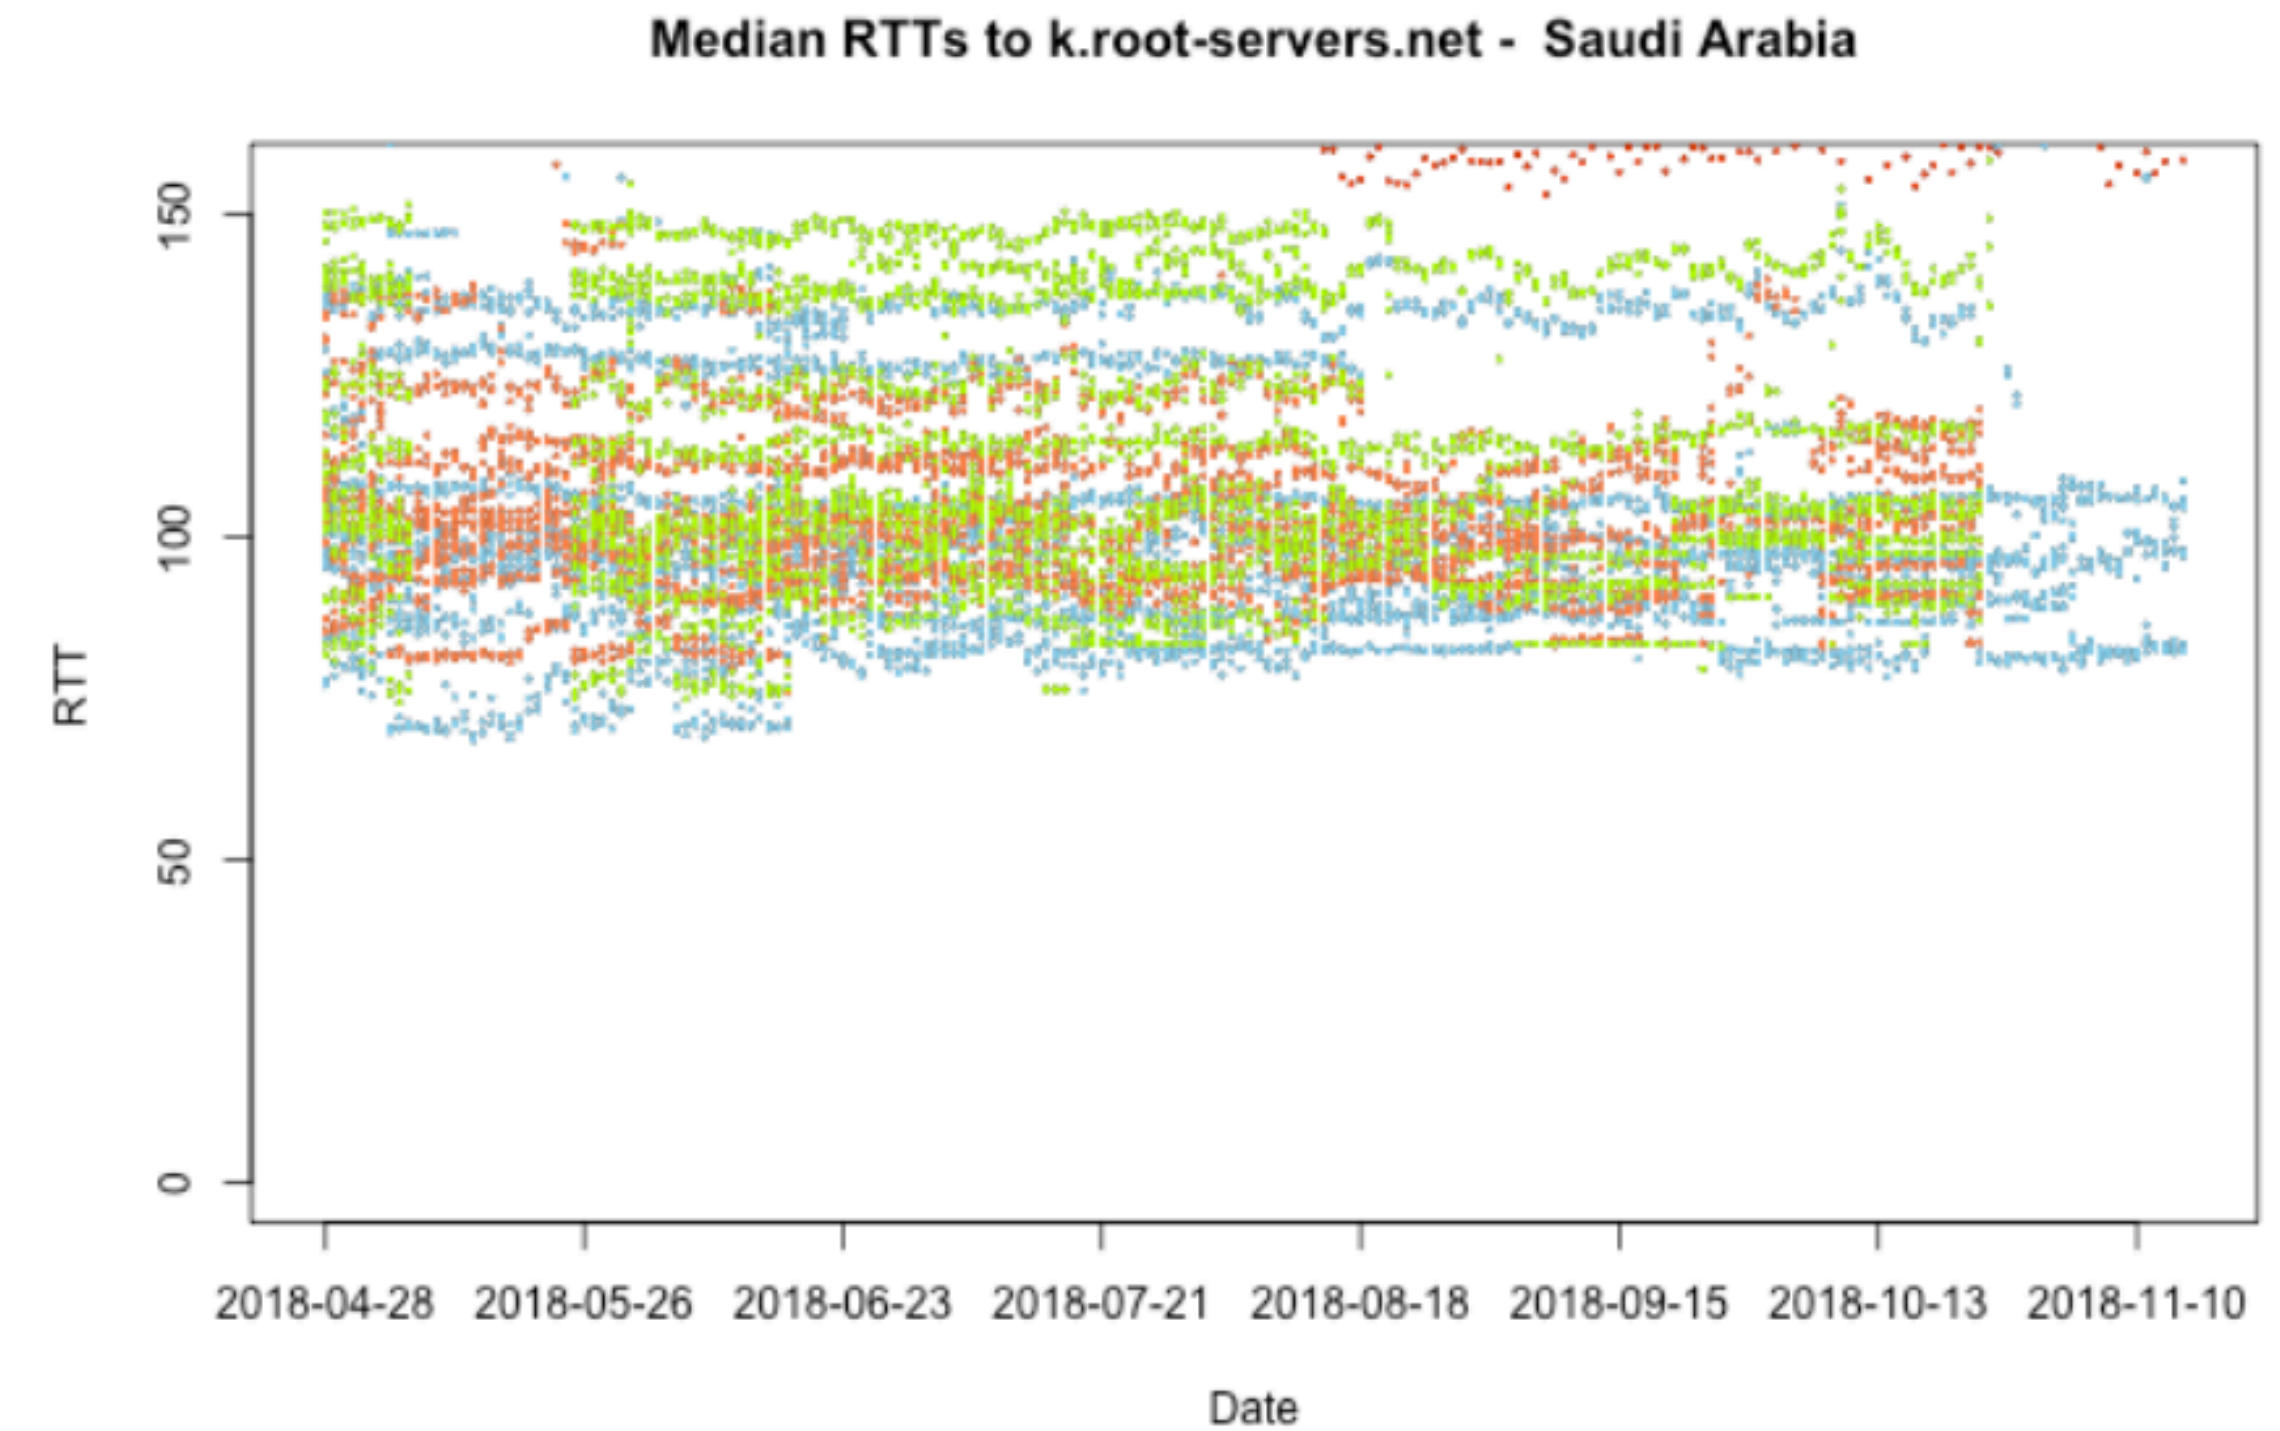

The Root Server System

Bahrain

Top 6 K-root locations answering - Bahrain

Median RTTs to k.root-servers.net - Bahrain

The Root Server System

Oman

Top 6 K-root locations answering - Oman

Median RTTs to k.root-servers.net - Oman

The Root Server System

Lebanon

Top 6 K-root locations answering - Lebanon

Median RTTs to k.root-servers.net - Lebanon

The Root Server System

Saudi Arabia

Measurement Tools

- **RIPE Atlas**: our main Internet data collection system - a global network of hardware devices, called probes and anchors, that actively measure connectivity
- **Routing Information Service**: a service we established in 2001 that collects and stores Internet routing data from several locations around the globe