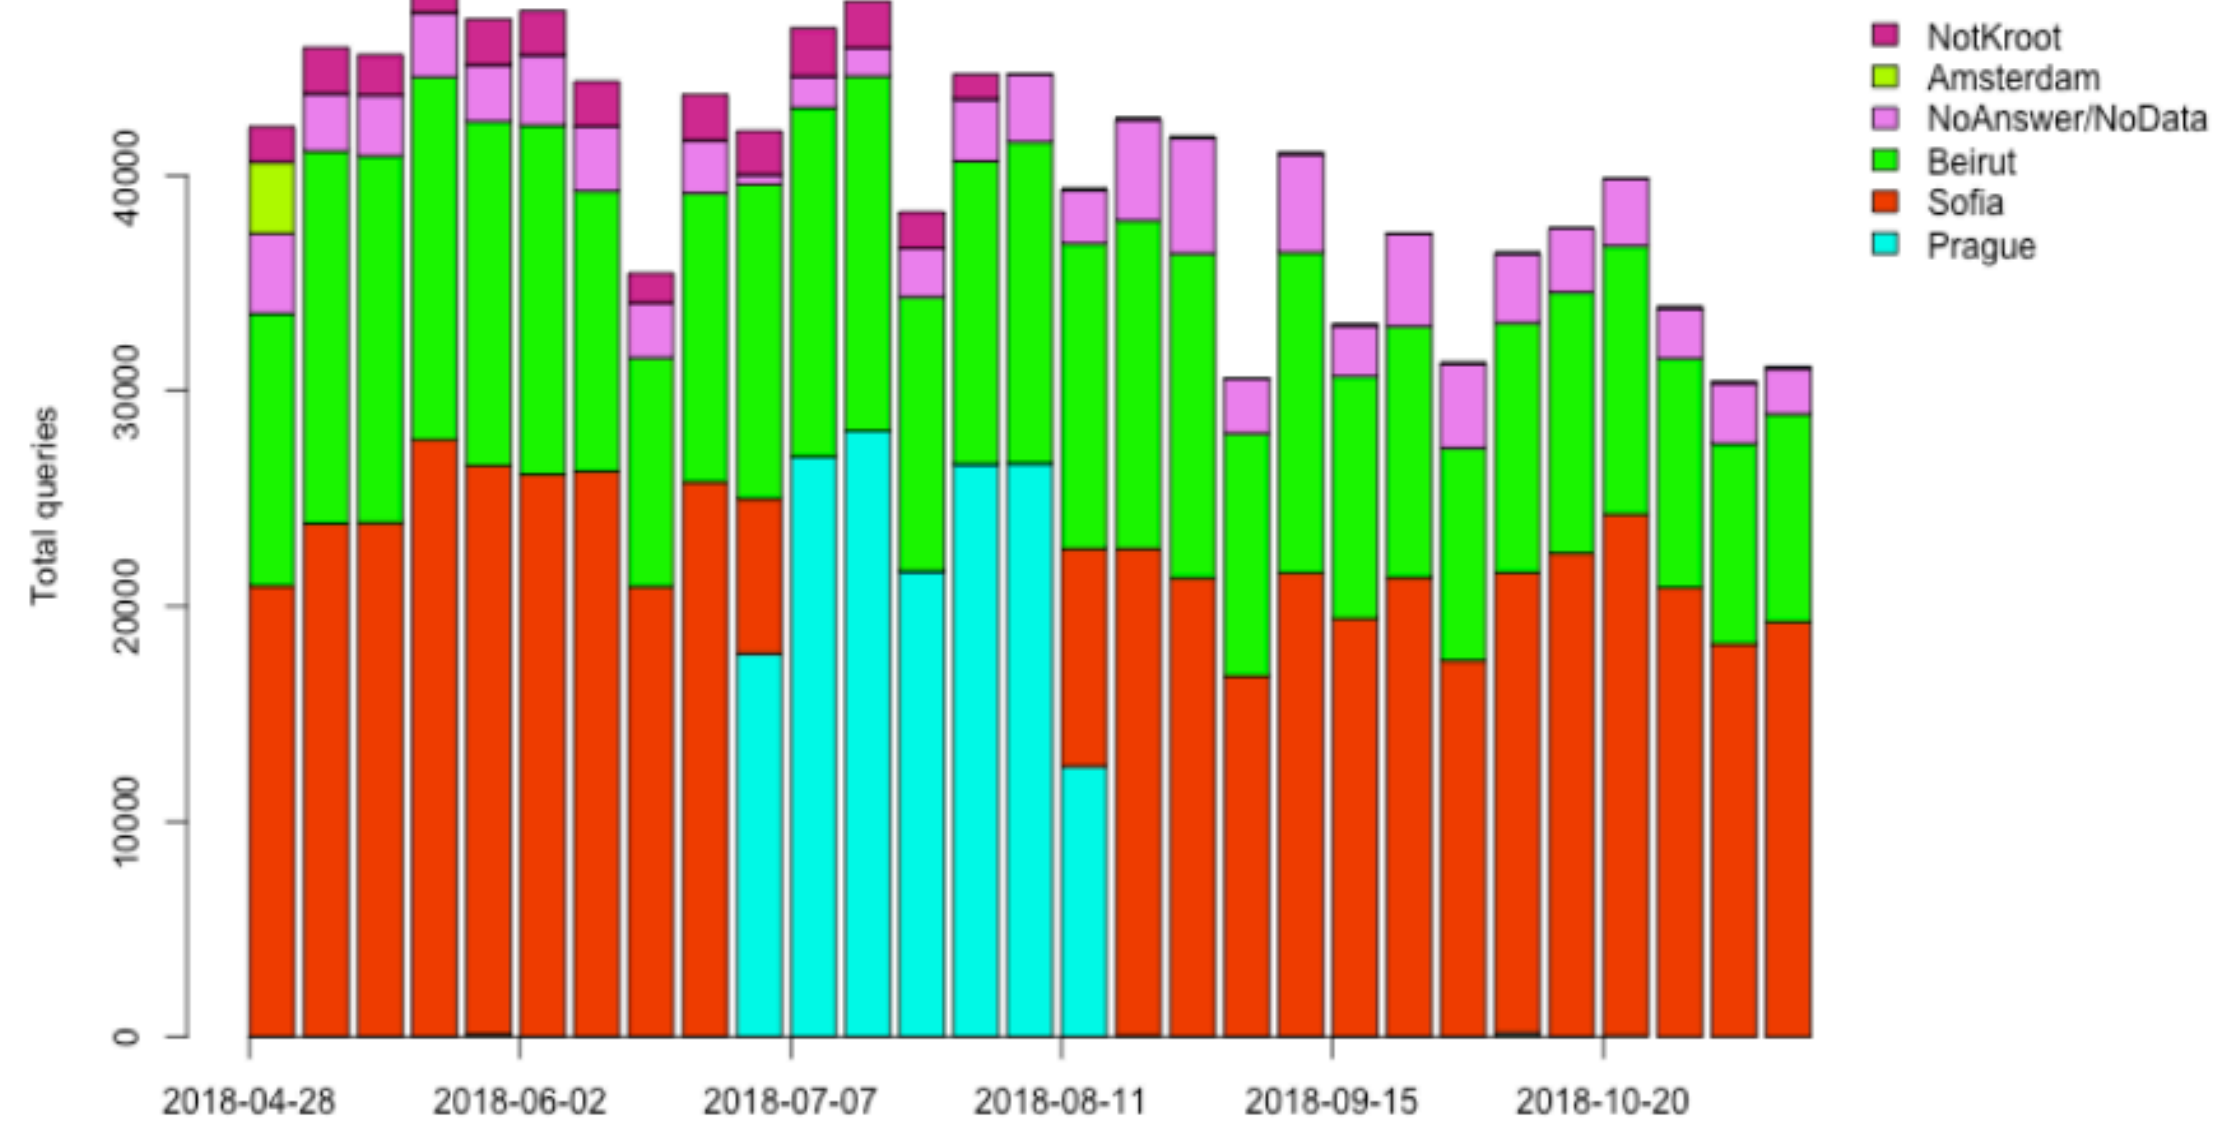

Routing Between Arab Countries (IPv4 and IPv6)

Routing Between GCC countries (IPv4 and IPv6)

The Root Server System

- We operate k.root-servers.net - one of the 13 Internet root name servers
- Servers in the region:
 - Kuwait City: 2
 - Manama: 1
 - Doha: 1
 - Beirut: 1

The Root Server System

Bahrain

Top 6 K-root locations answering - Bahrain

Median RTTs to k.root-servers.net - Bahrain

The Root Server System

Oman

Top 6 K-root locations answering - Oman

Median RTTs to k.root-servers.net - Oman

The Root Server System

Lebanon

Top 6 K-root locations answering - Lebanon

Median RTTs to k.root-servers.net - Lebanon

The Root Server System

Saudi Arabia

Measurement Tools

- **RIPE Atlas**: our main Internet data collection system - a global network of hardware devices, called probes and anchors, that actively measure connectivity
- **Routing Information Service**: a service we established in 2001 that collects and stores Internet routing data from several locations around the globe