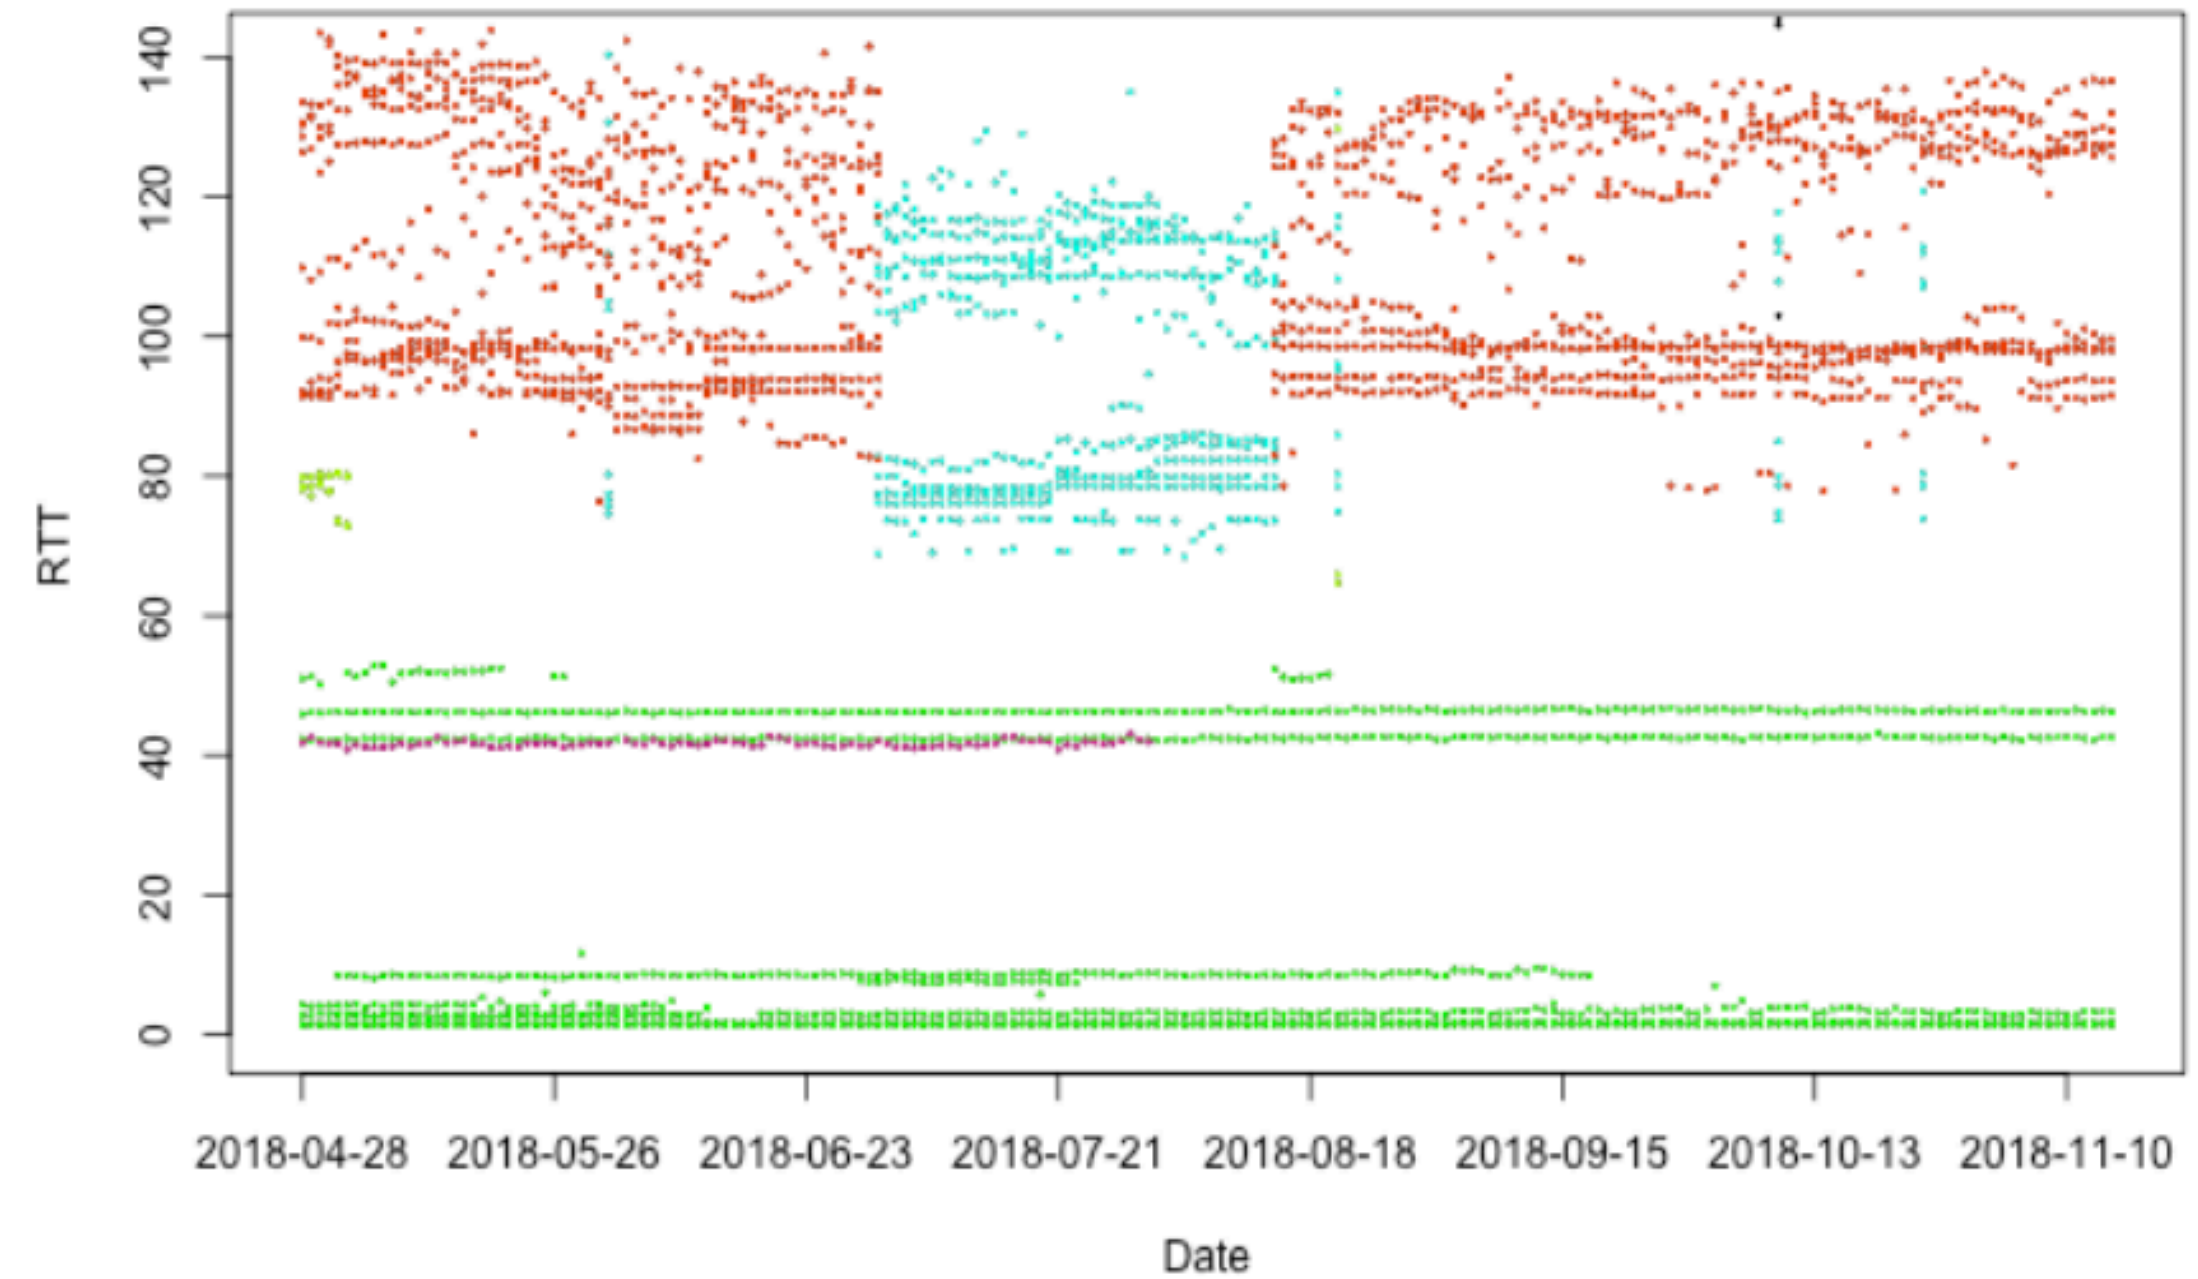

The Root Server System

Bahrain

Top 6 K-root locations answering - Bahrain

Median RTTs to k.root-servers.net - Bahrain

The Root Server System

Oman

Top 6 K-root locations answering - Oman

Median RTTs to k.root-servers.net - Oman

The Root Server System

Lebanon

Top 6 K-root locations answering - Lebanon

Median RTTs to k.root-servers.net - Lebanon

The Root Server System

Saudi Arabia

Measurement Tools

- **RIPE Atlas**: our main Internet data collection system - a global network of hardware devices, called probes and anchors, that actively measure connectivity
- **Routing Information Service**: a service we established in 2001 that collects and stores Internet routing data from several locations around the globe