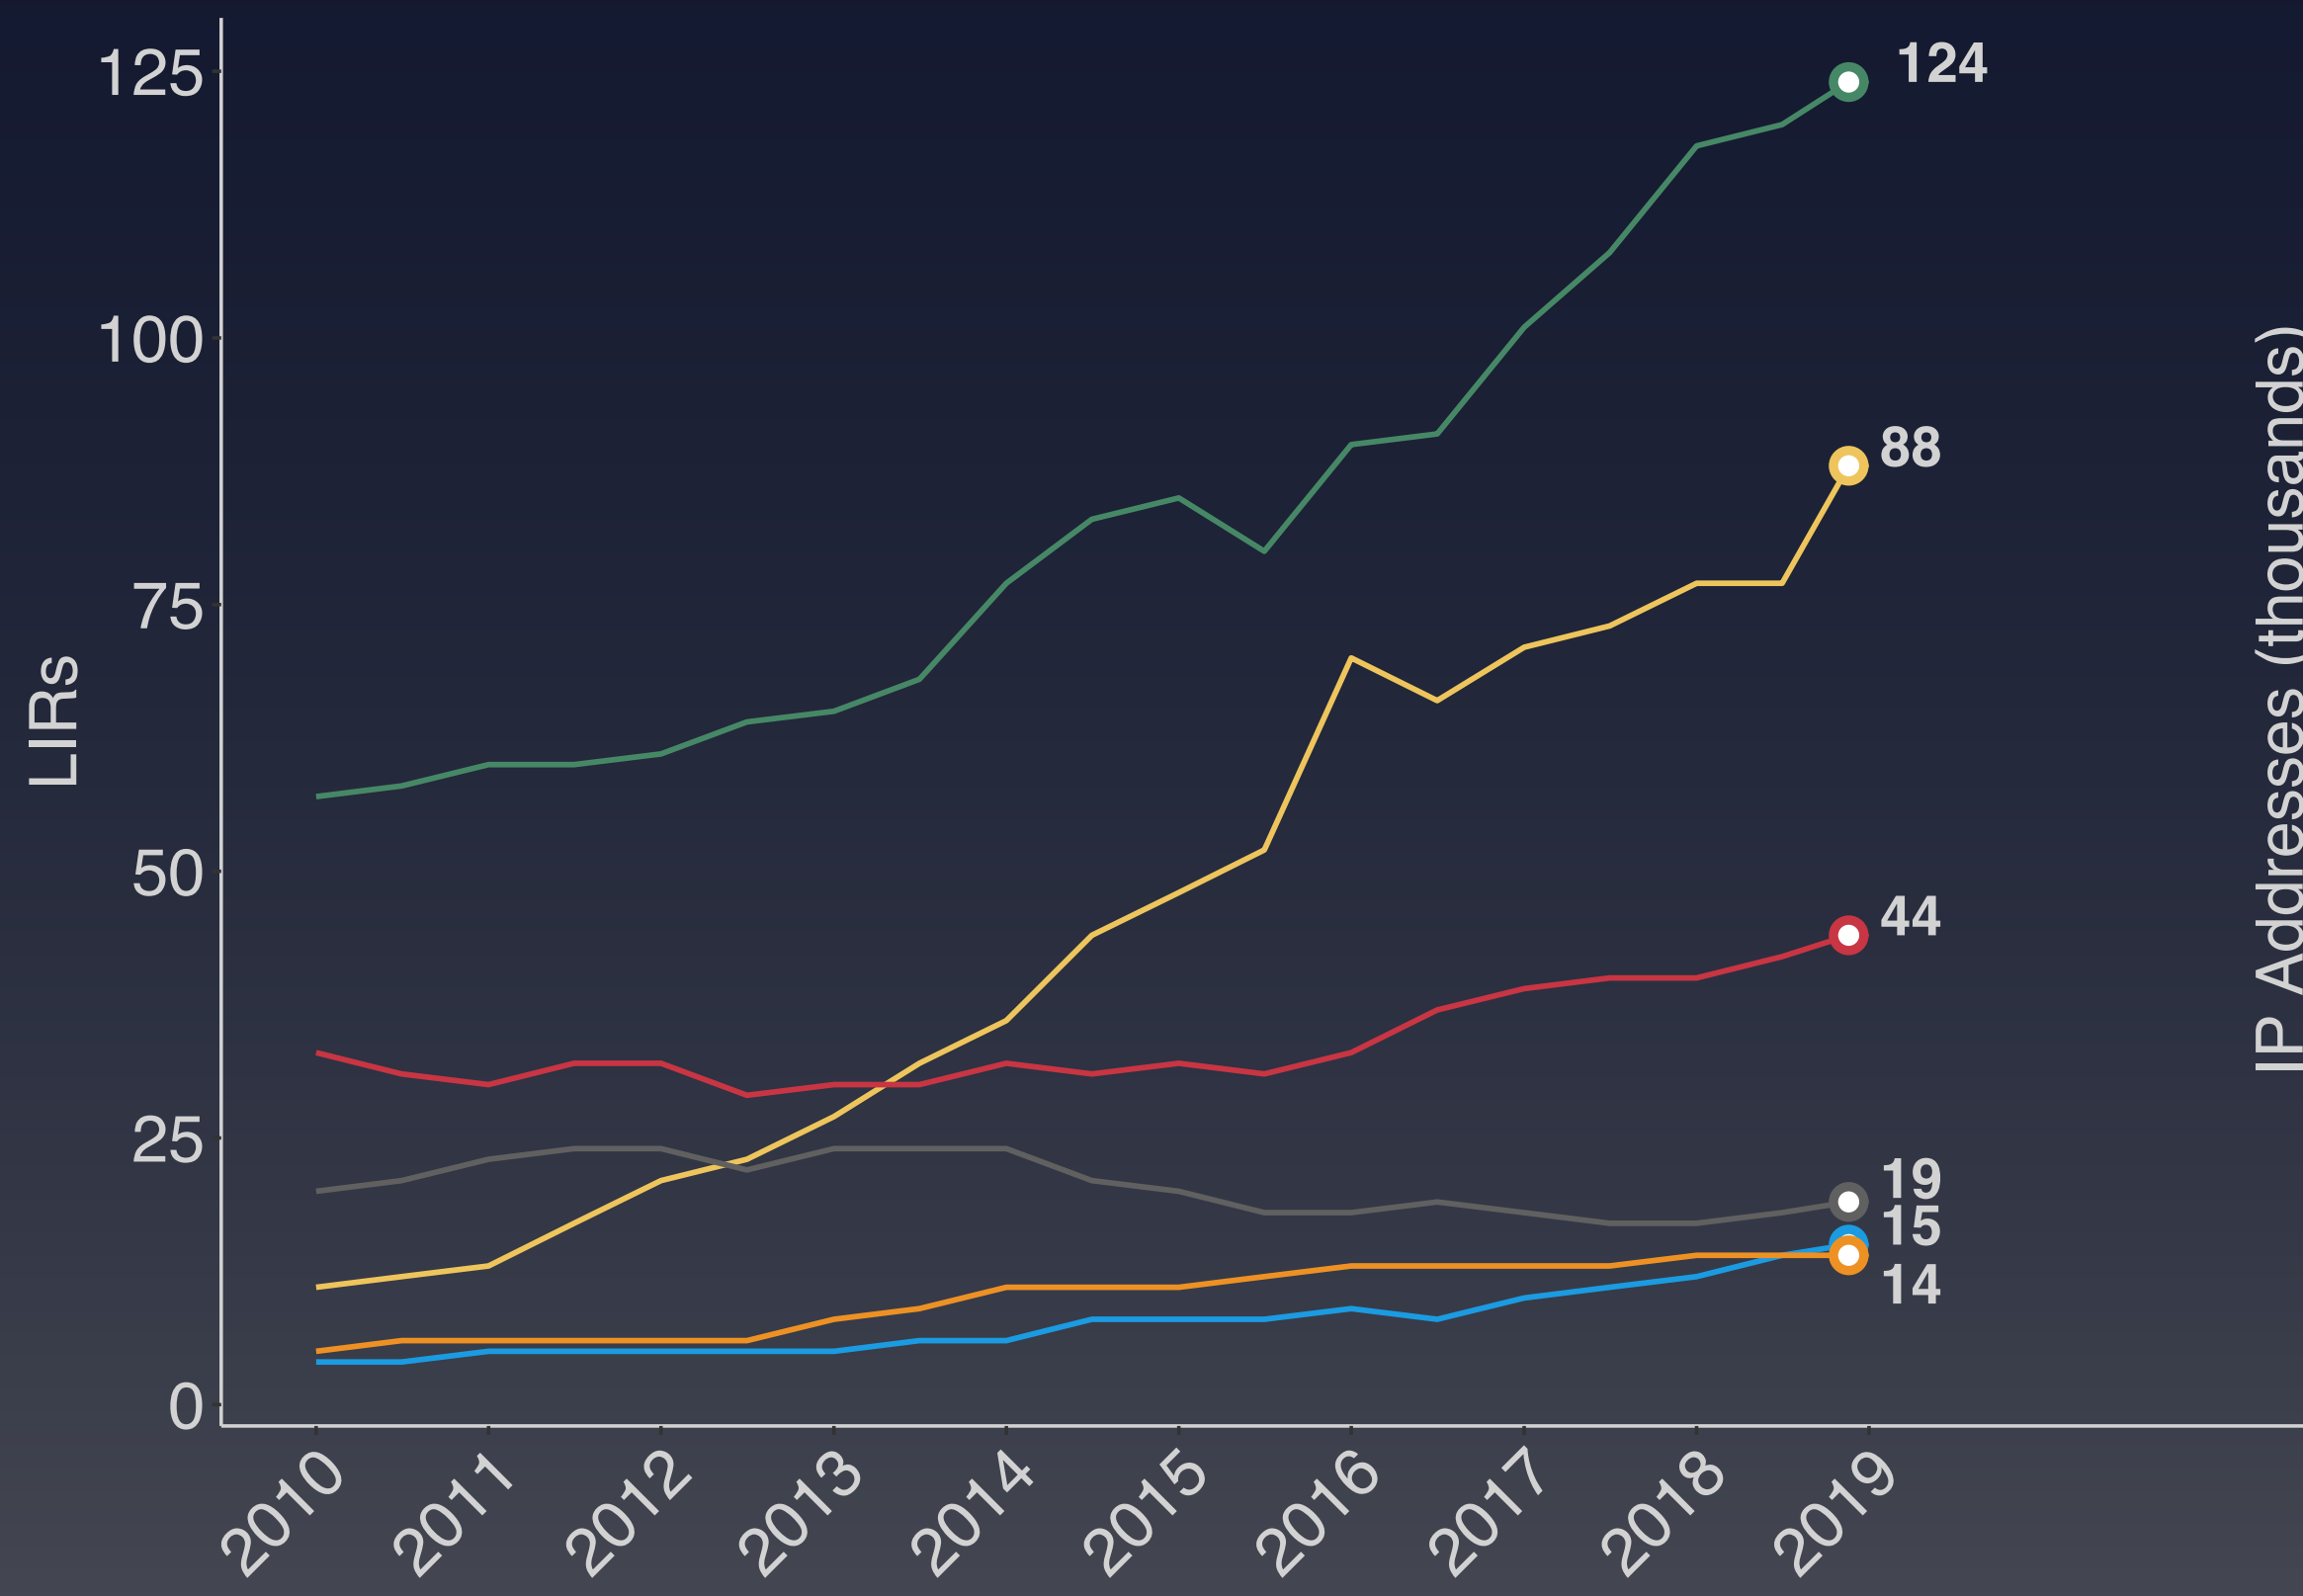

RIPE NCC

RIPE NETWORK COORDINATION CENTRE

Regional Report

Hisham Ibrahim

Middle East Regional Program Manager

RIPE NCC

Growth in the GCC Countries

- **In September 2012, we reached our last /8 of IPv4 space (16 million addresses)**
- **Existing and future LIRs are now entitled to one final block of 1,024 IPv4 addresses (known as a /22)**
- **This created an additional incentive for network operators to become LIRs under the RIPE NCC**
- **In the GCC, we see this mainly in the number of LIRs in Saudi Arabia and the UAE**

Growth in the GCC Countries

IPv4 Transfers

- **Some organisations are now turning to IPv4 address transfers to obtain additional addresses for their networks or customers**
- **Observations from the region (since September 2012):**
 - Lebanon is the only country in the region with only internal IPv4 transfers (no import or export of addresses)
 - Jordan, Oman, Syria and Yemen have not exported any IPv4
 - Jordan, Kuwait, Oman, Qatar, Yemen have not seen any internal IPv4 transfers

IPv4 Transfers in Saudi Arabia (Addresses)

- Imports: 3.12 M
- Exports: 8.19 K
- Internal: 48.13 K
- Total IPv4 in Saudi Arabia (roughly): 9.5 M

IPv6

- IPv6 deployment in the Middle East countries is relatively low
- Saudi Arabia has seen a significant move towards adoption over the years
- Adoption in the Levant is still lacking