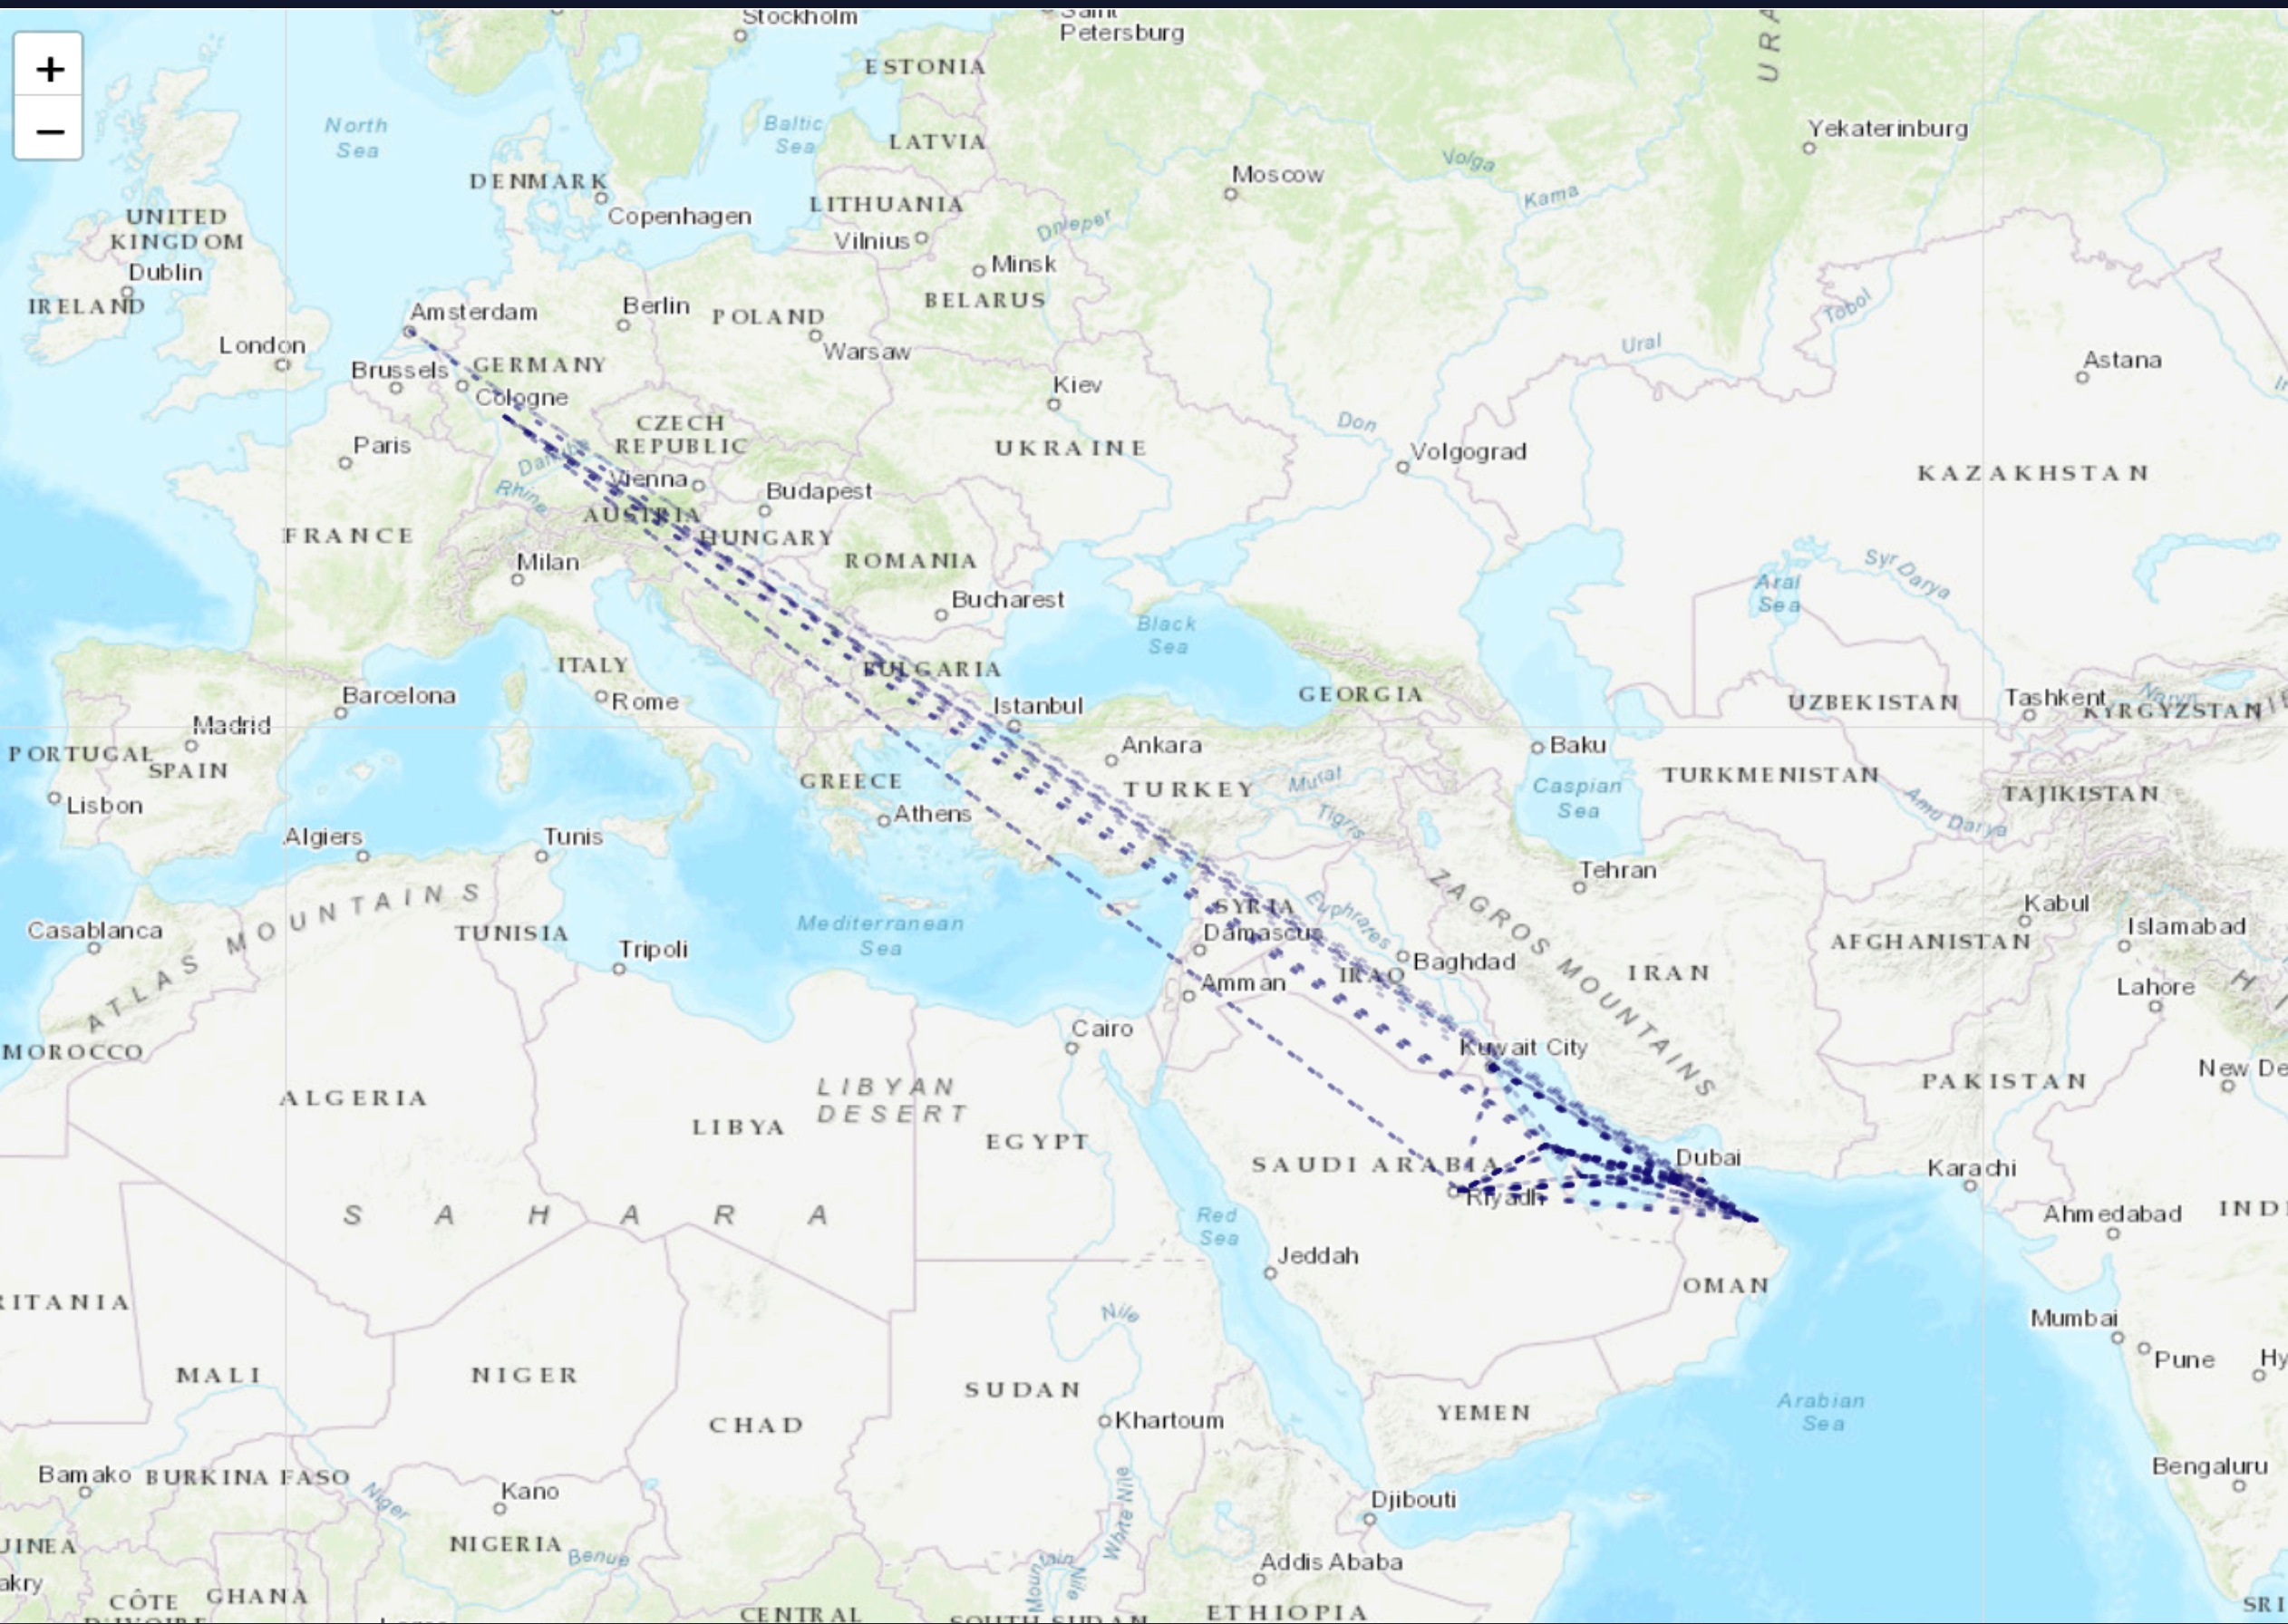

Growth in the GCC Countries

IPv4 Transfers

- **Some organisations are now turning to IPv4 address transfers to obtain additional addresses for their networks or customers**
- **Observations from the region (since September 2012):**
 - Lebanon is the only country in the region with only internal IPv4 transfers (no import or export of addresses)
 - Jordan, Oman, Syria and Yemen have not exported any IPv4
 - Jordan, Kuwait, Oman, Qatar, Yemen have not seen any internal IPv4 transfers

IPv4 Transfers in Saudi Arabia (Addresses)

- Imports: 3.12 M
- Exports: 8.19 K
- Internal: 48.13 K
- Total IPv4 in Saudi Arabia (roughly): 9.5 M

IPv6

- IPv6 deployment in the Middle East countries is relatively low
- Saudi Arabia has seen a significant move towards adoption over the years
- Adoption in the Levant is still lacking

Routing Between Arab Countries (IPv4 and IPv6)

Routing Between GCC countries (IPv4 and IPv6)

The Root Server System

- We operate k.root-servers.net - one of the 13 Internet root name servers
- Servers in the region:
 - Kuwait City: 2
 - Manama: 1
 - Doha: 1
 - Beirut: 1

The Root Server System

Bahrain

Top 6 K-root locations answering - Bahrain

Median RTTs to k.root-servers.net - Bahrain

The Root Server System

Oman

Top 6 K-root locations answering - Oman

Median RTTs to k.root-servers.net - Oman