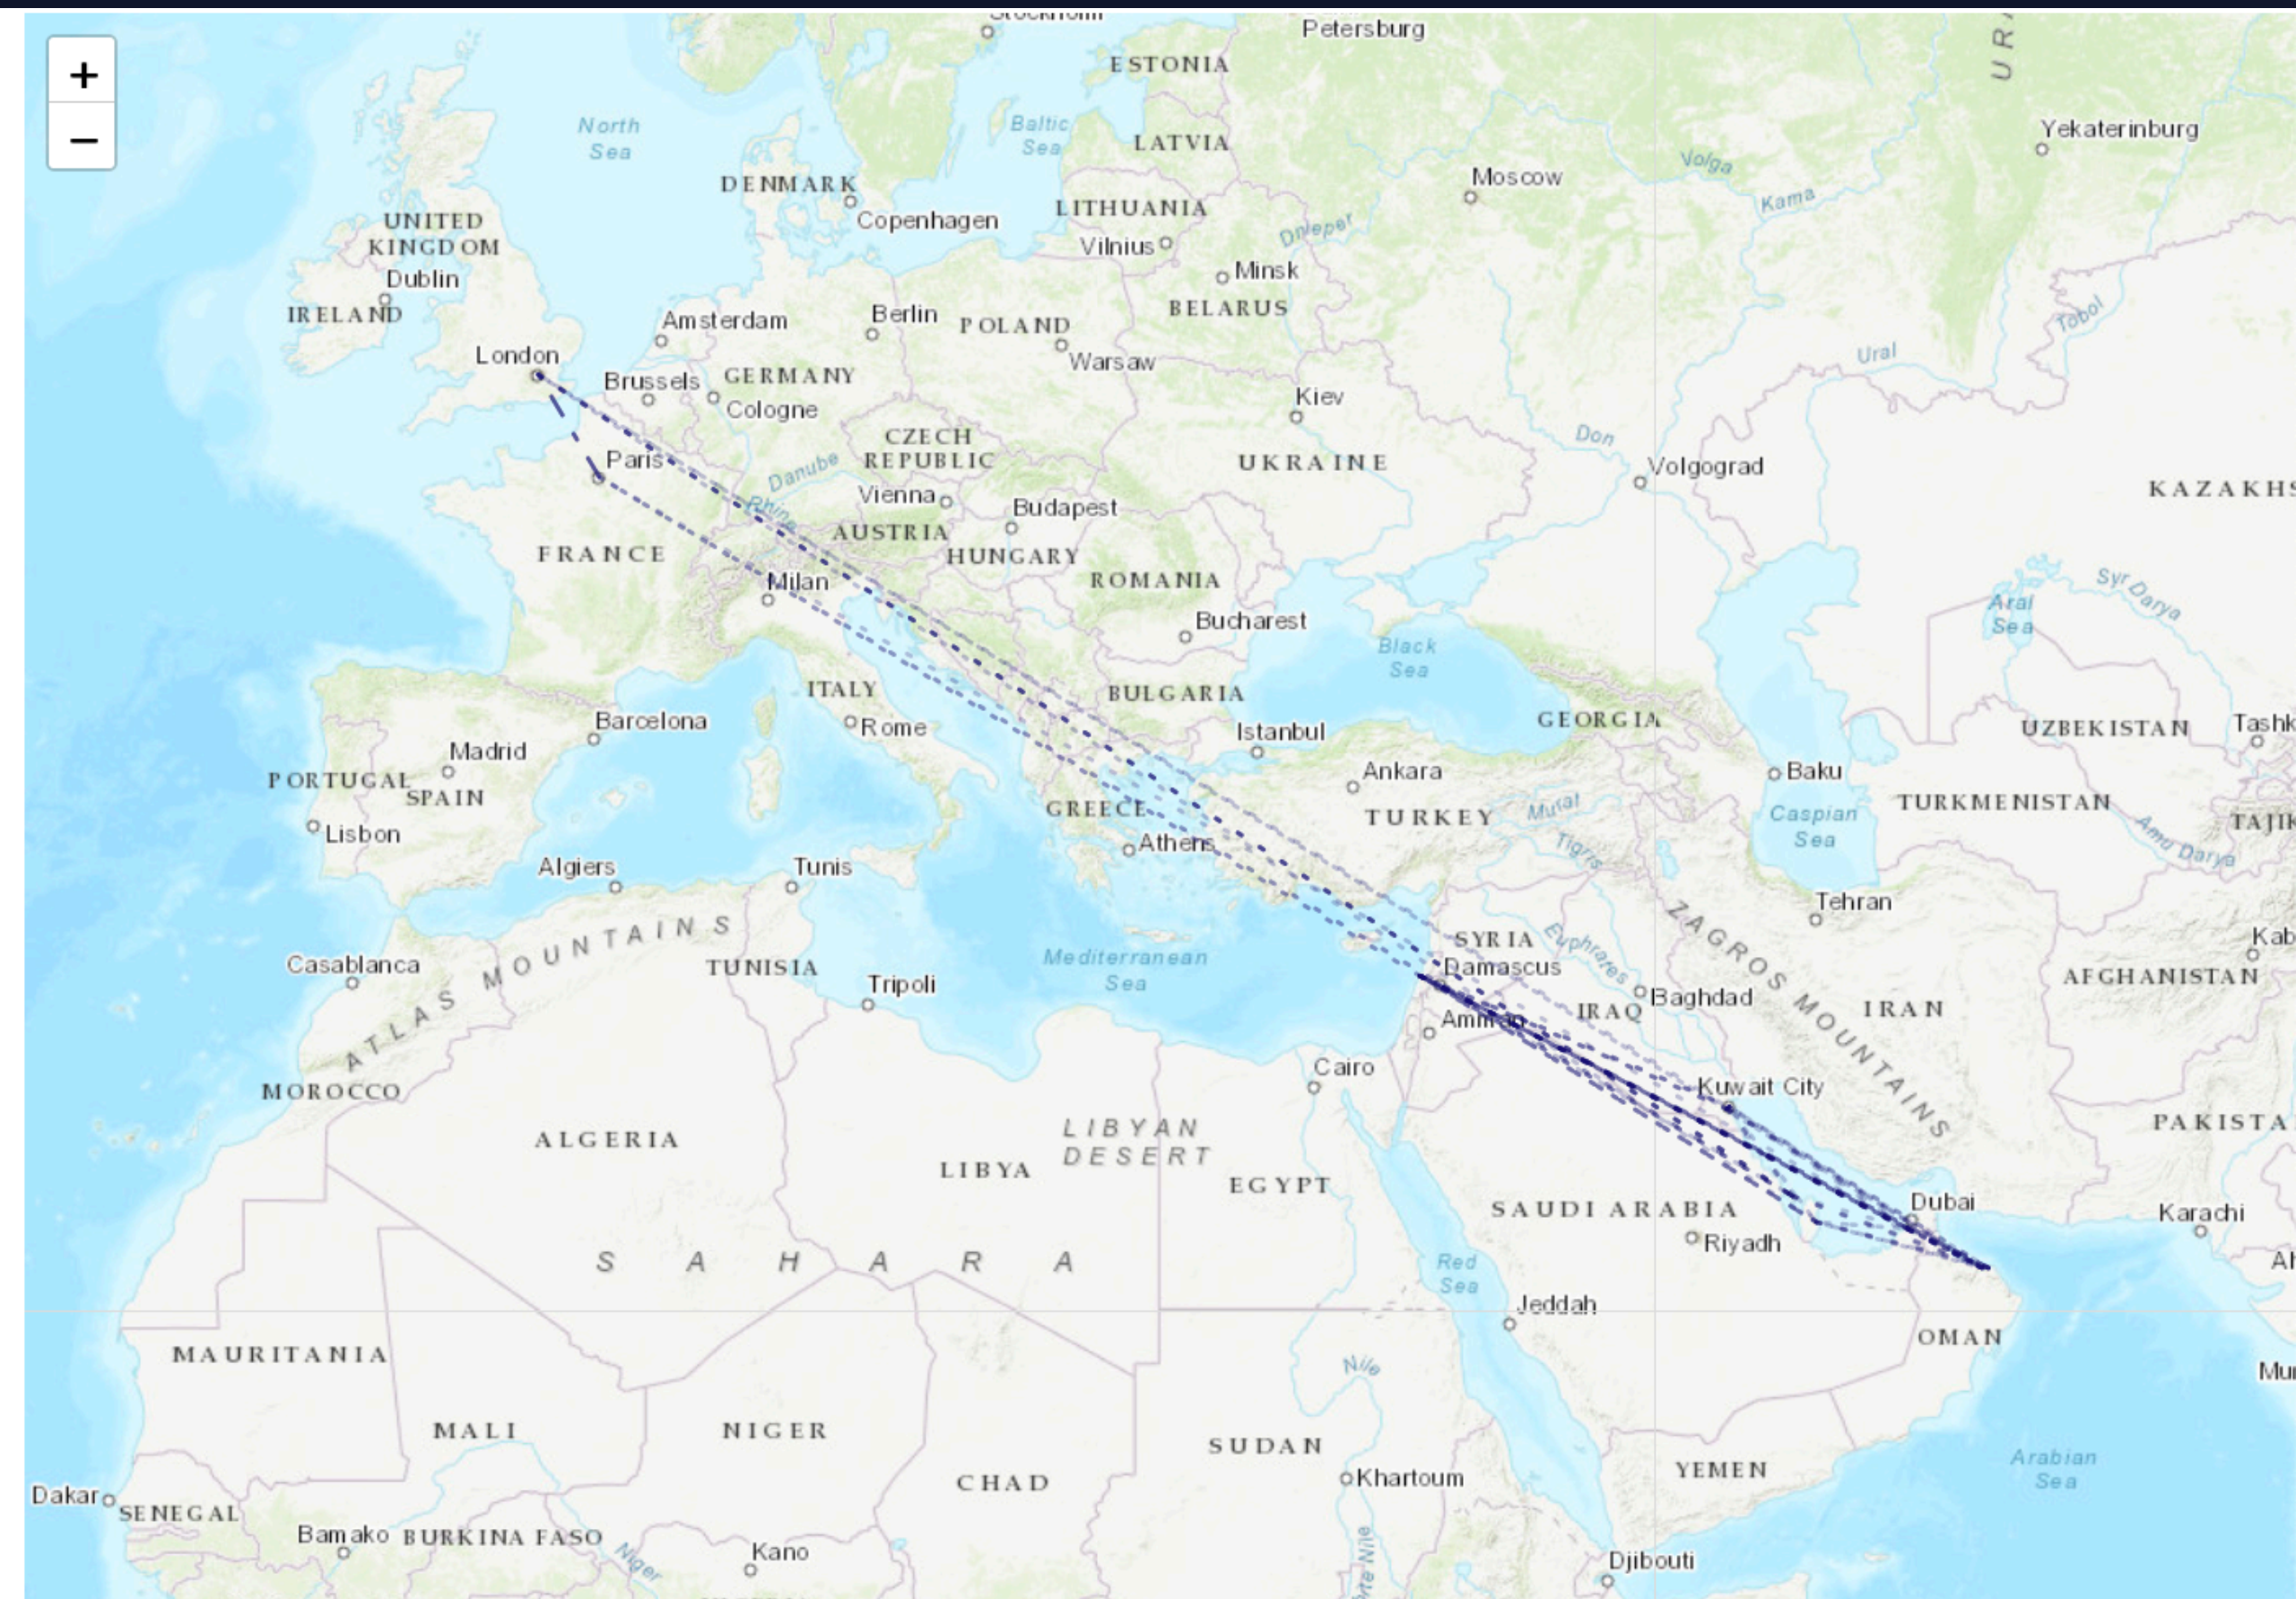

RIPE NCC

RIPE NETWORK COORDINATION CENTRE

Regional Report

Hisham Ibrahim

Middle East Regional Program Manager

RIPE NCC

Growth in the GCC Countries

- **In September 2012, we reached our last /8 of IPv4 space (16 million addresses)**
- **Existing and future LIRs are now entitled to one final block of 1,024 IPv4 addresses (known as a /22)**
- **This created an additional incentive for network operators to become LIRs under the RIPE NCC**
- **In the GCC, we see this mainly in the number of LIRs in Saudi Arabia and the UAE**

Growth in the GCC Countries

IPv4 Transfers

- **Some organisations are now turning to IPv4 address transfers to obtain additional addresses for their networks or customers**
- **Observations from the region (since September 2012):**
 - Lebanon is the only country in the region with only internal IPv4 transfers (no import or export of addresses)
 - Jordan, Oman, Syria and Yemen have not exported any IPv4
 - Jordan, Kuwait, Oman, Qatar, Yemen have not seen any internal IPv4 transfers

IPv4 Transfers in Saudi Arabia (Addresses)

- Imports: 3.12 M
- Exports: 8.19 K
- Internal: 48.13 K
- Total IPv4 in Saudi Arabia (roughly): 9.5 M

IPv6

- IPv6 deployment in the Middle East countries is relatively low
- Saudi Arabia has seen a significant move towards adoption over the years
- Adoption in the Levant is still lacking

Routing Between Arab Countries (IPv4 and IPv6)

Routing Between GCC countries (IPv4 and IPv6)

The Root Server System

- We operate k.root-servers.net - one of the 13 Internet root name servers
- Servers in the region:
 - Kuwait City: 2
 - Manama: 1
 - Doha: 1
 - Beirut: 1