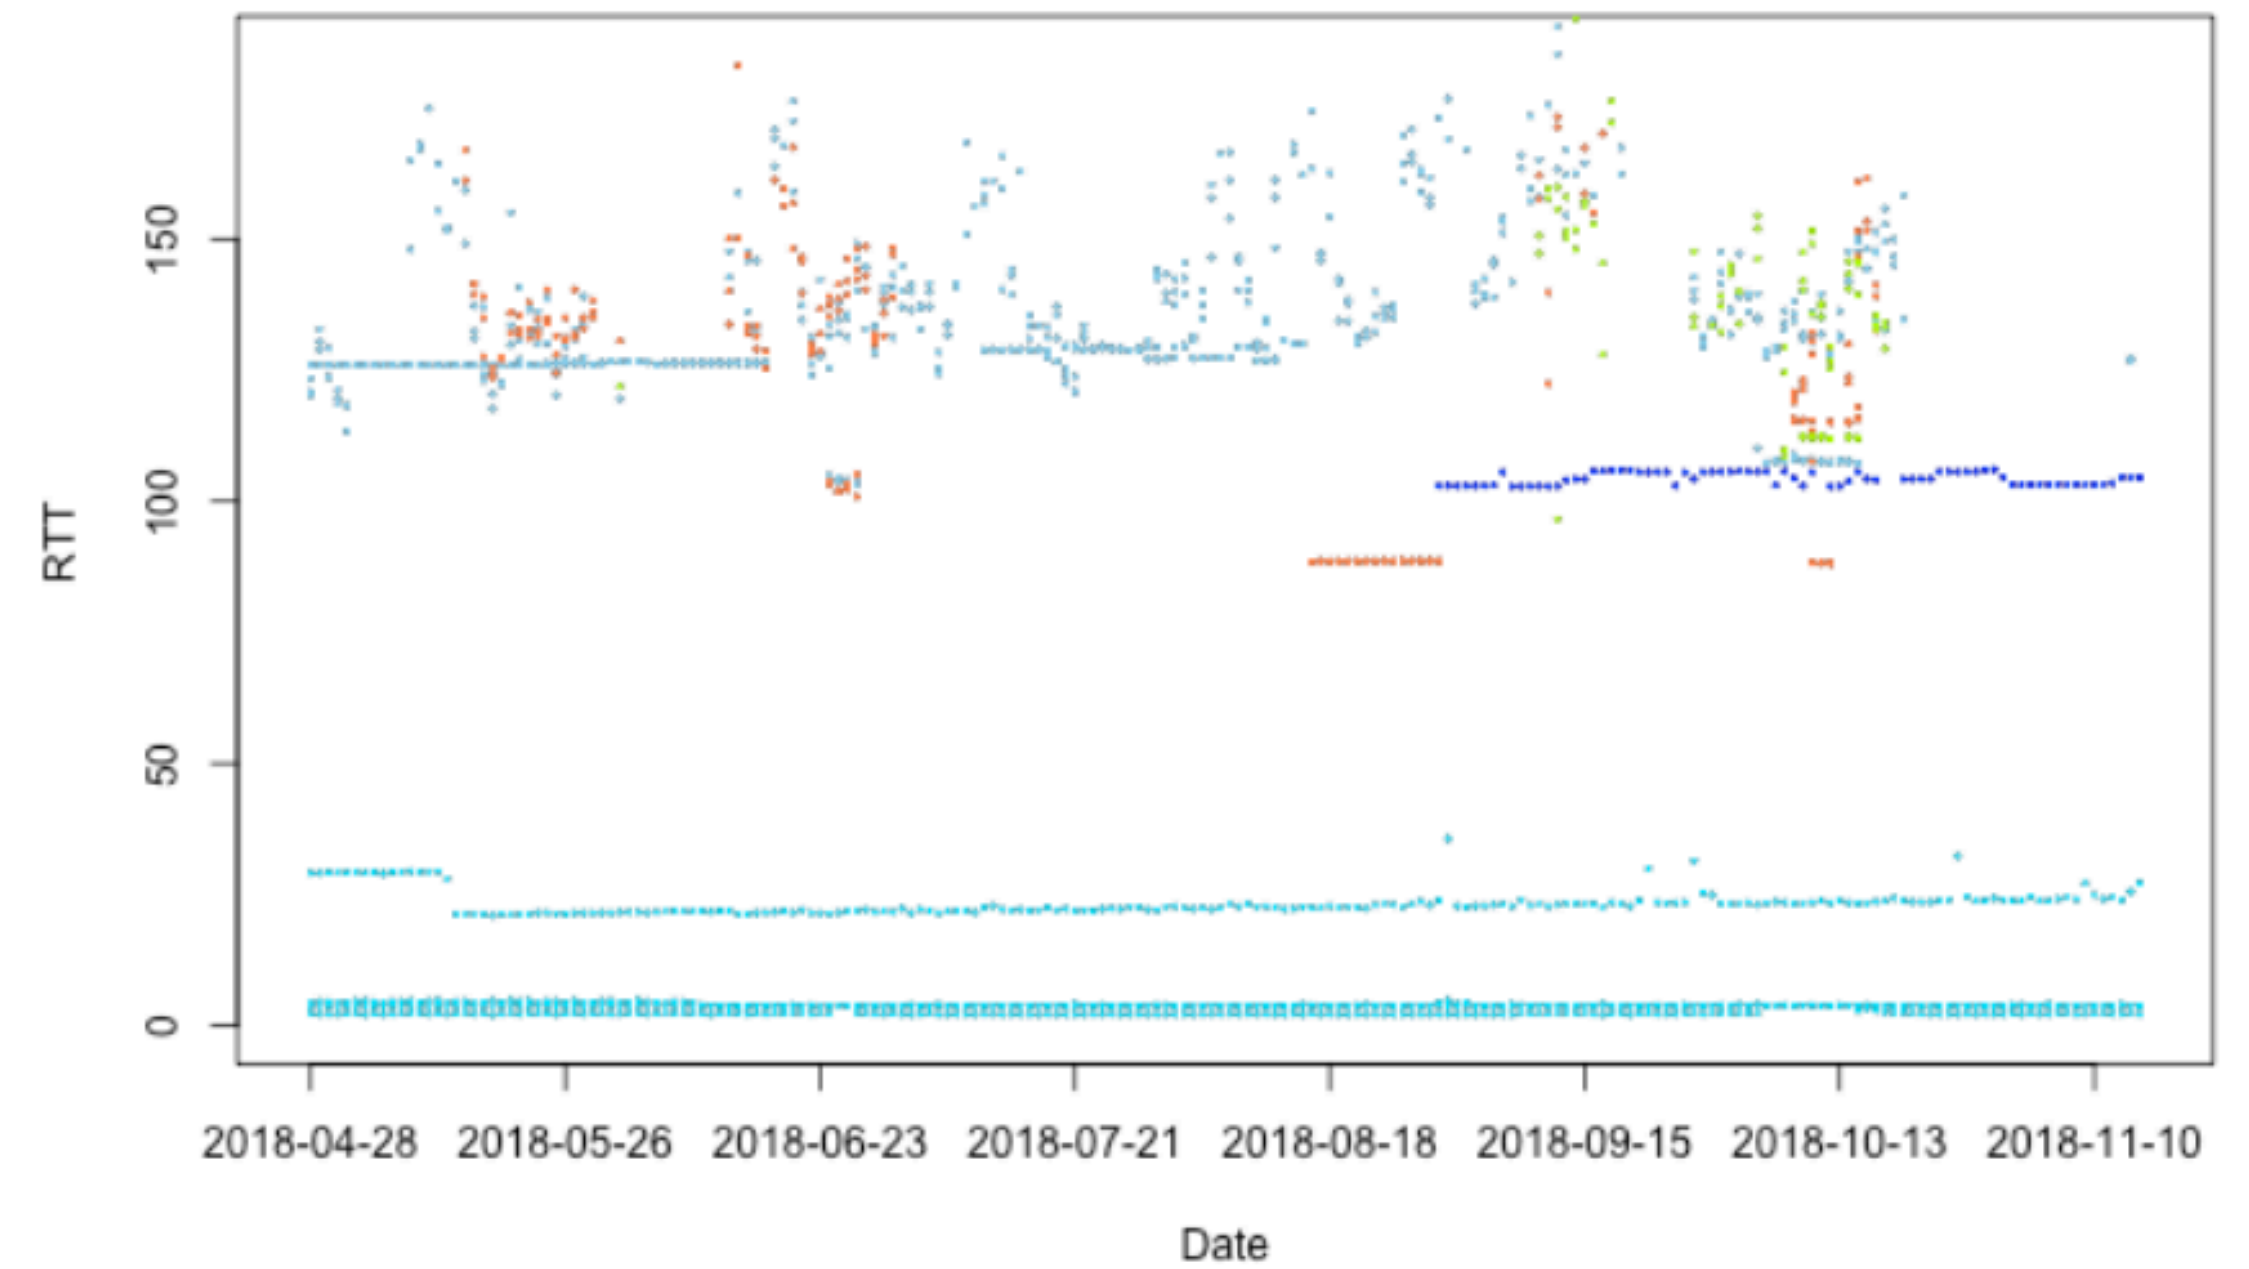

The Root Server System

Bahrain

Top 6 K-root locations answering - Bahrain

Median RTTs to k.root-servers.net - Bahrain

The Root Server System

Oman

Top 6 K-root locations answering - Oman

Median RTTs to k.root-servers.net - Oman

The Root Server System

Lebanon

Top 6 K-root locations answering - Lebanon

Median RTTs to k.root-servers.net - Lebanon

The Root Server System

Saudi Arabia

Measurement Tools

- **RIPE Atlas**: our main Internet data collection system - a global network of hardware devices, called probes and anchors, that actively measure connectivity
- **Routing Information Service**: a service we established in 2001 that collects and stores Internet routing data from several locations around the globe