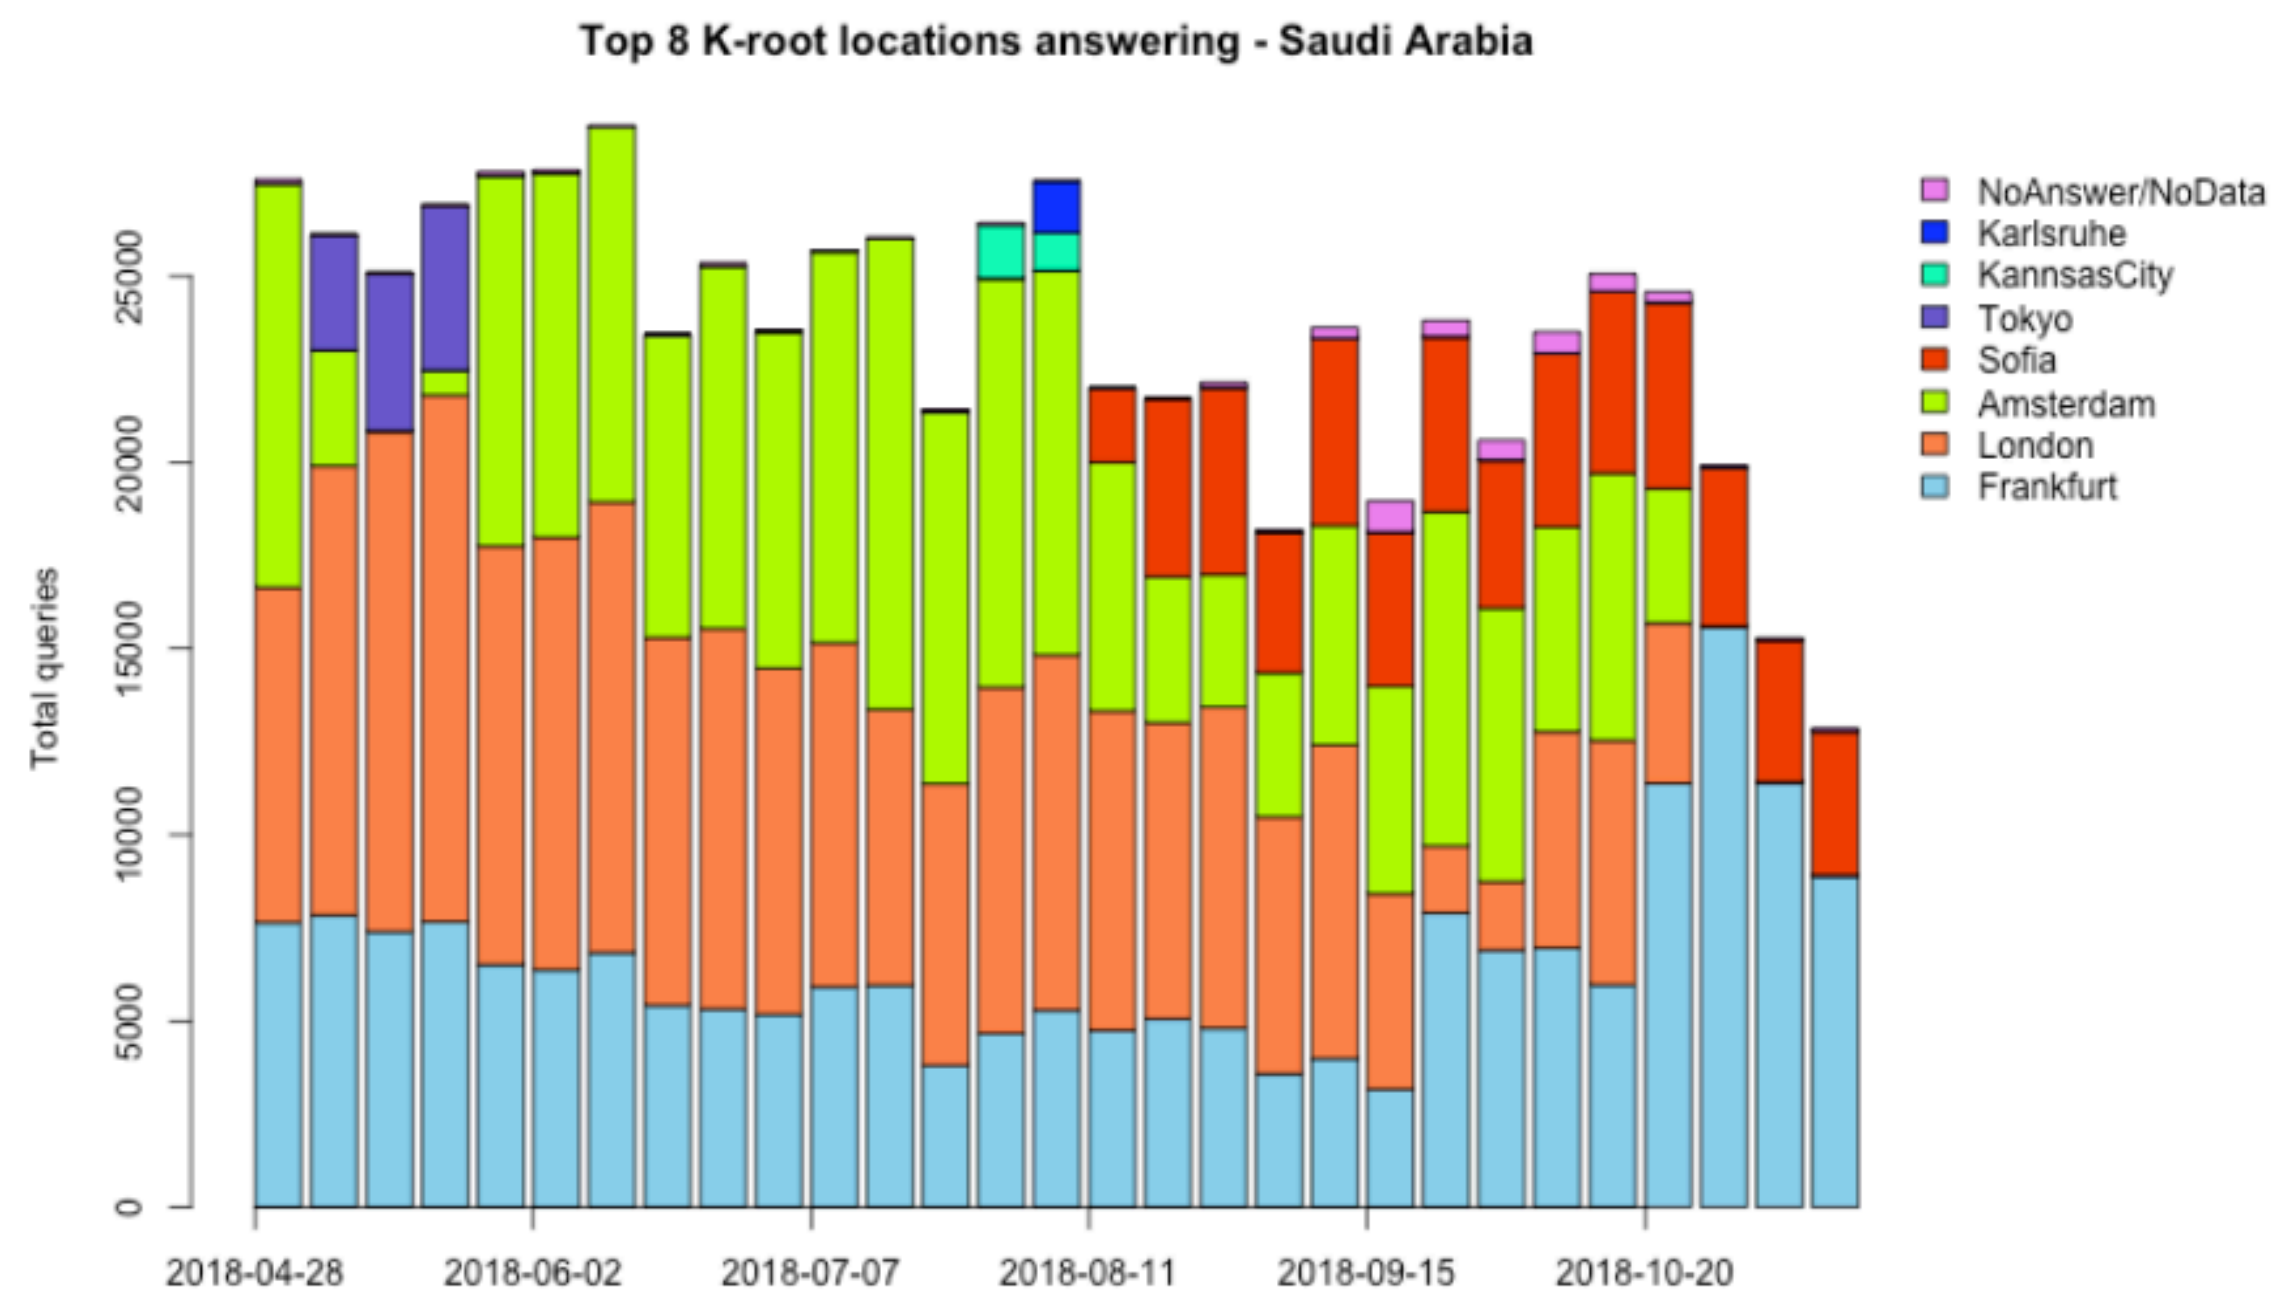

The Root Server System

Bahrain

Top 6 K-root locations answering - Bahrain

Median RTTs to k.root-servers.net - Bahrain

The Root Server System

Oman

Top 6 K-root locations answering - Oman

Median RTTs to k.root-servers.net - Oman

The Root Server System

Lebanon

Top 6 K-root locations answering - Lebanon

Median RTTs to k.root-servers.net - Lebanon

The Root Server System

Saudi Arabia

Measurement Tools

- **RIPE Atlas**: our main Internet data collection system - a global network of hardware devices, called probes and anchors, that actively measure connectivity
- **Routing Information Service**: a service we established in 2001 that collects and stores Internet routing data from several locations around the globe