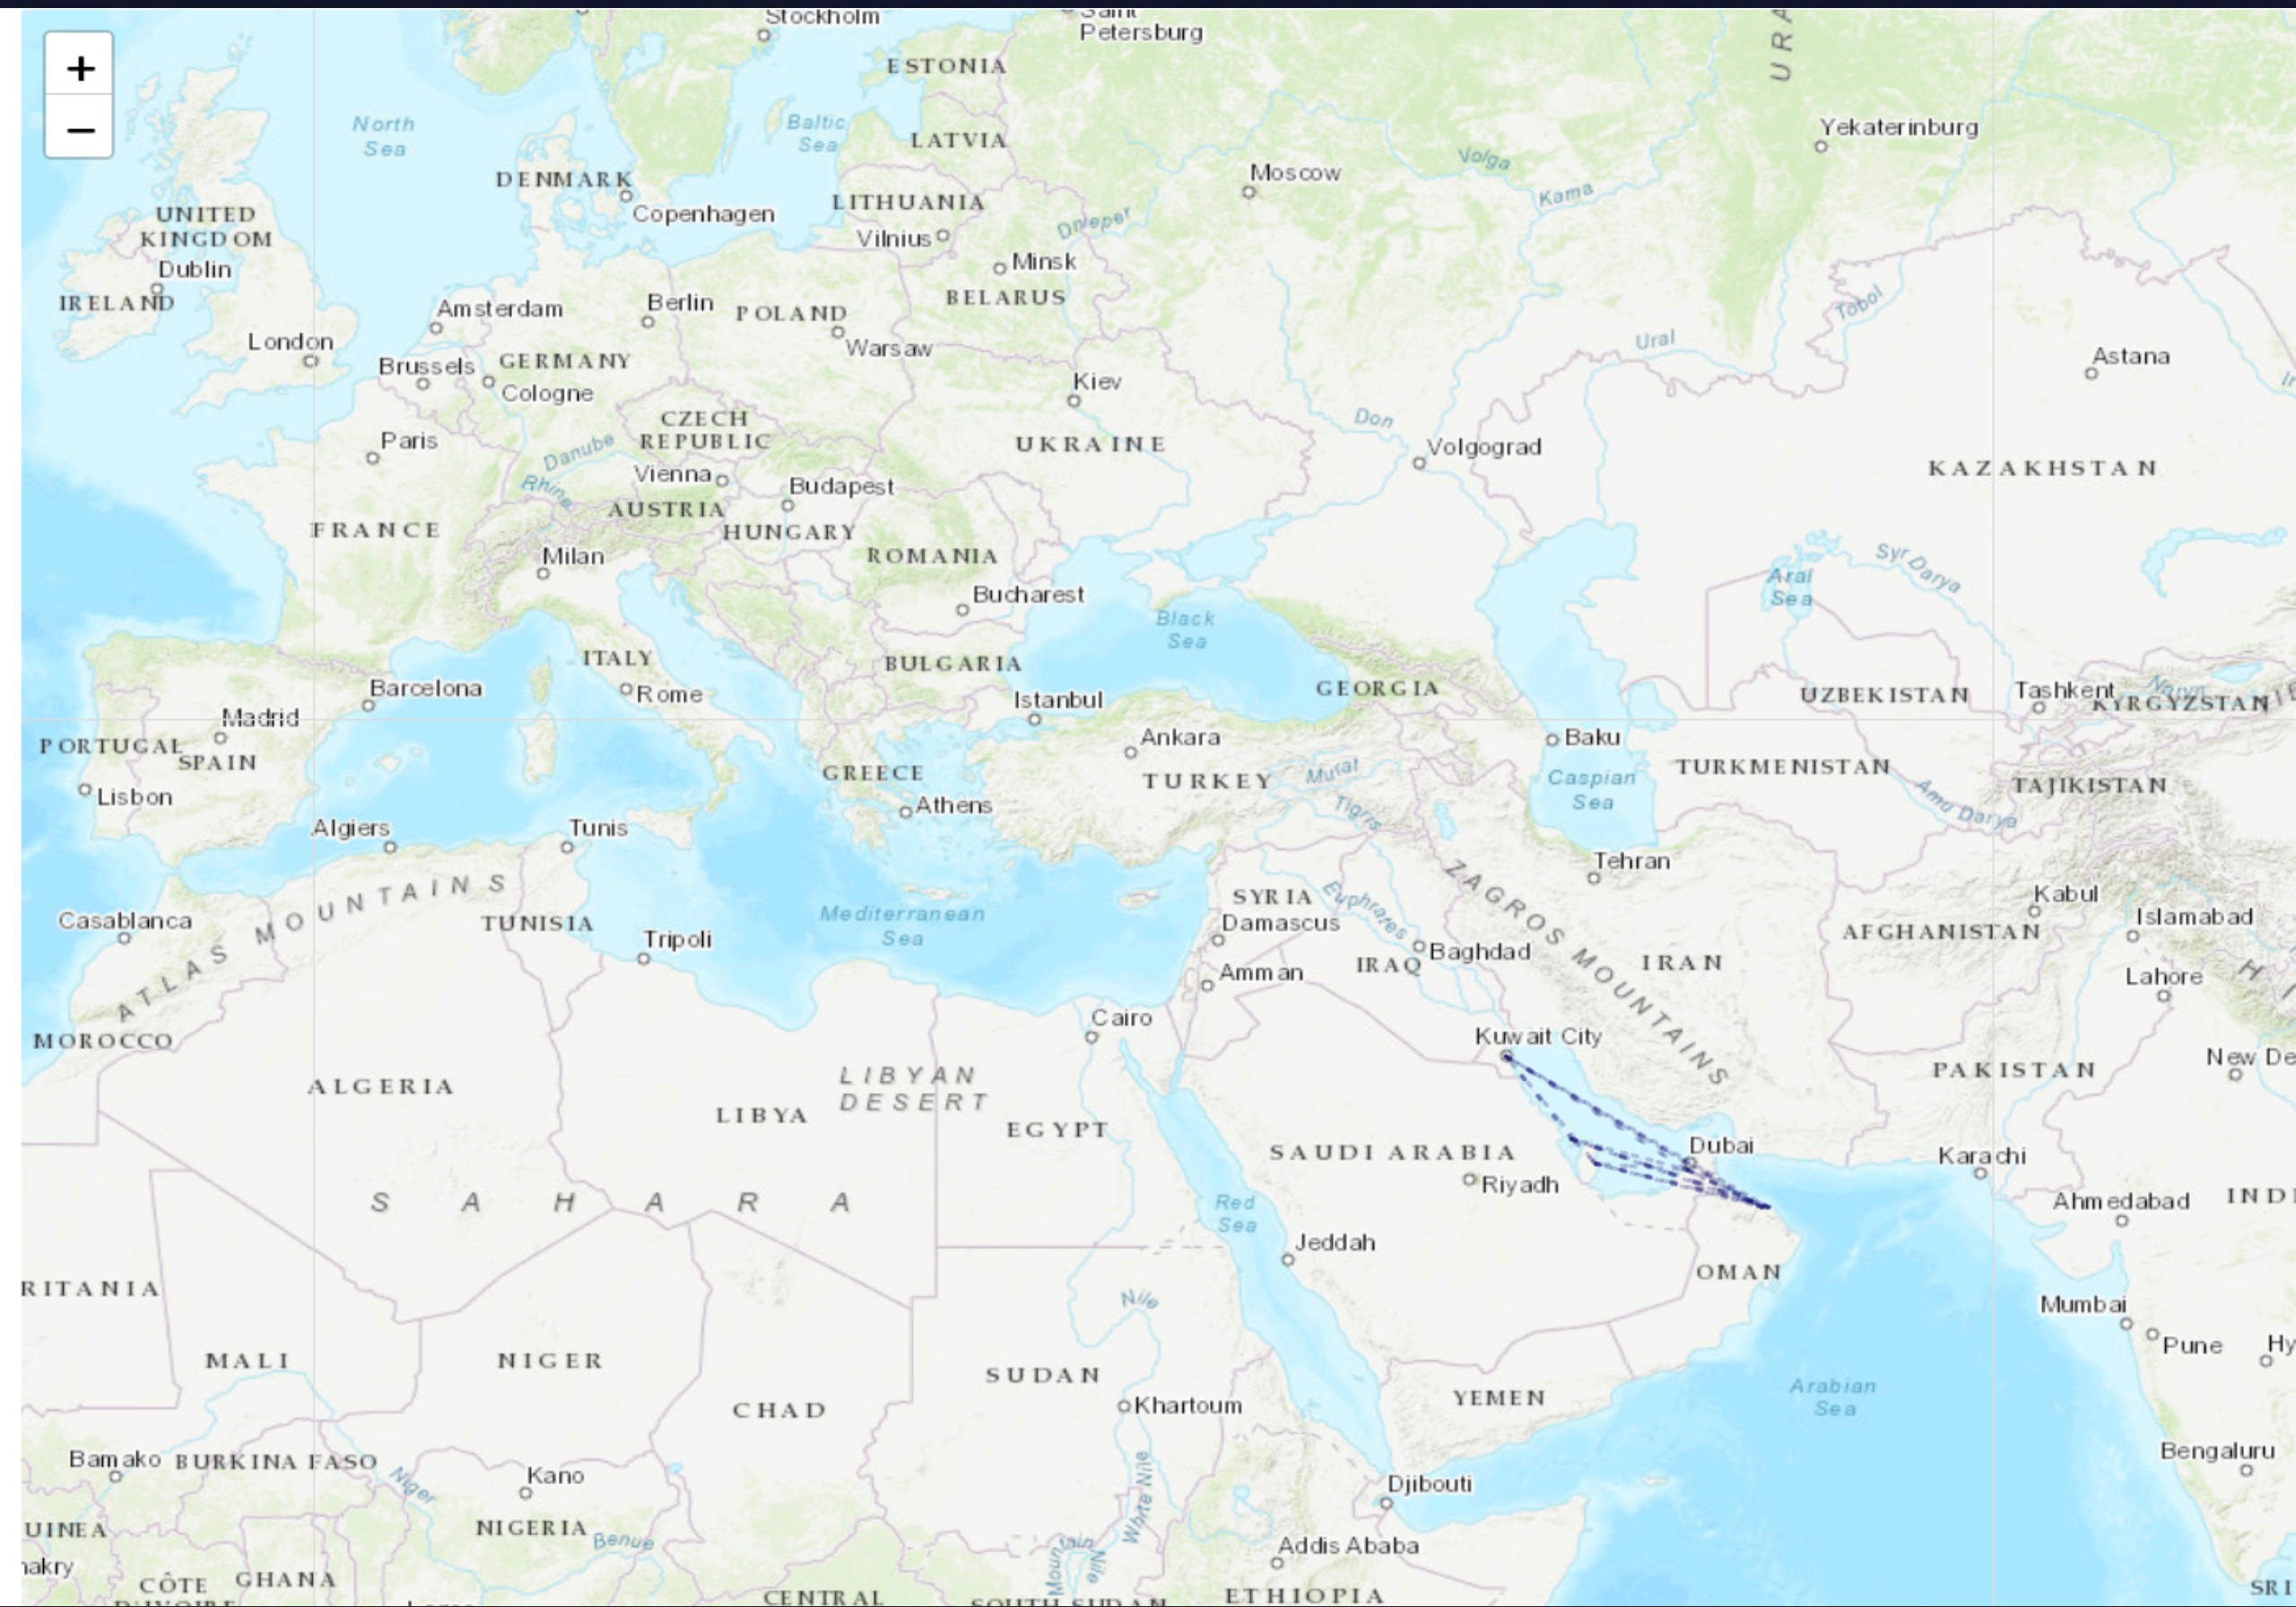

Growth in the GCC Countries

IPv4 Transfers

- **Some organisations are now turning to IPv4 address transfers to obtain additional addresses for their networks or customers**
- **Observations from the region (since September 2012):**
 - Lebanon is the only country in the region with only internal IPv4 transfers (no import or export of addresses)
 - Jordan, Oman, Syria and Yemen have not exported any IPv4
 - Jordan, Kuwait, Oman, Qatar, Yemen have not seen any internal IPv4 transfers

IPv4 Transfers in Saudi Arabia (Addresses)

- Imports: 3.12 M
- Exports: 8.19 K
- Internal: 48.13 K
- Total IPv4 in Saudi Arabia (roughly): 9.5 M

IPv6

- IPv6 deployment in the Middle East countries is relatively low
- Saudi Arabia has seen a significant move towards adoption over the years
- Adoption in the Levant is still lacking

Routing Between Arab Countries (IPv4 and IPv6)

Routing Between GCC countries (IPv4 and IPv6)

The Root Server System

- We operate k.root-servers.net - one of the 13 Internet root name servers
- Servers in the region:
 - Kuwait City: 2
 - Manama: 1
 - Doha: 1
 - Beirut: 1

The Root Server System

Bahrain

Top 6 K-root locations answering - Bahrain

Median RTTs to k.root-servers.net - Bahrain

The Root Server System

Oman

Top 6 K-root locations answering - Oman

Median RTTs to k.root-servers.net - Oman