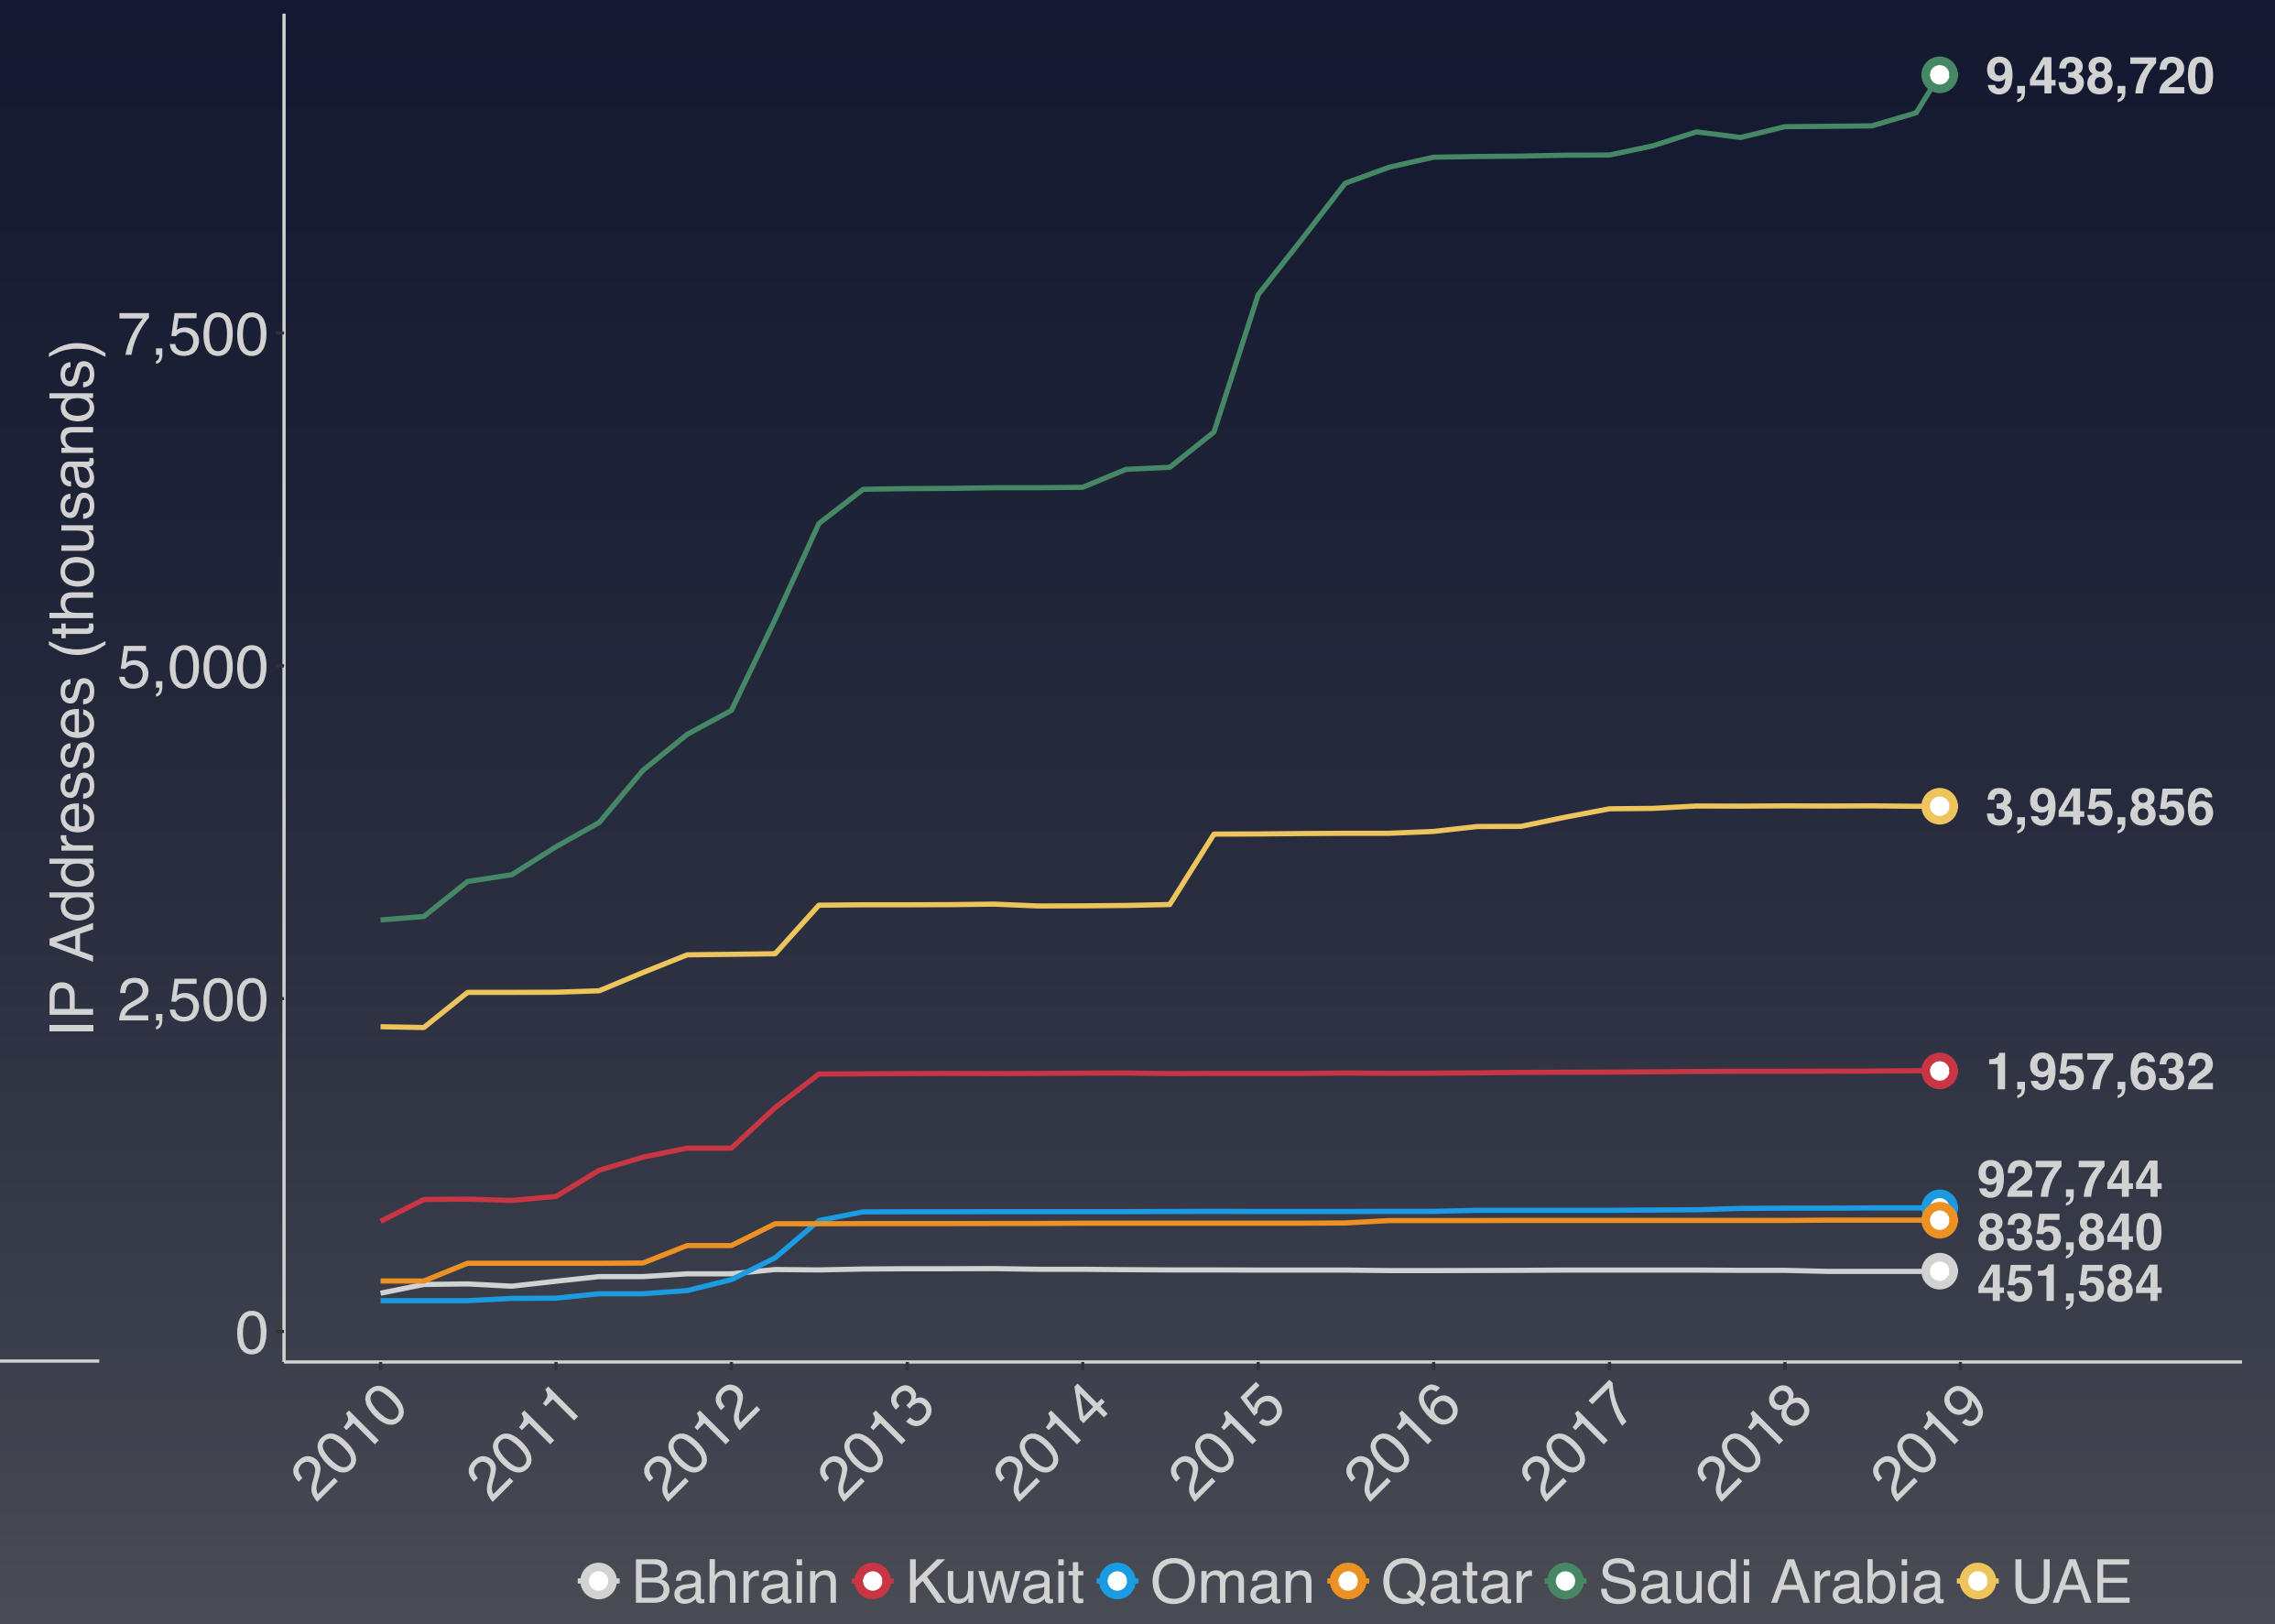

RIPE NCC

RIPE NETWORK COORDINATION CENTRE

Regional Report

Hisham Ibrahim

Middle East Regional Program Manager

RIPE NCC

Growth in the GCC Countries

- **In September 2012, we reached our last /8 of IPv4 space (16 million addresses)**
- **Existing and future LIRs are now entitled to one final block of 1,024 IPv4 addresses (known as a /22)**
- **This created an additional incentive for network operators to become LIRs under the RIPE NCC**
- **In the GCC, we see this mainly in the number of LIRs in Saudi Arabia and the UAE**

Growth in the GCC Countries

IPv4 Transfers

- **Some organisations are now turning to IPv4 address transfers to obtain additional addresses for their networks or customers**
- **Observations from the region (since September 2012):**
 - Lebanon is the only country in the region with only internal IPv4 transfers (no import or export of addresses)
 - Jordan, Oman, Syria and Yemen have not exported any IPv4
 - Jordan, Kuwait, Oman, Qatar, Yemen have not seen any internal IPv4 transfers

IPv4 Transfers in Saudi Arabia (Addresses)

- Imports: 3.12 M
- Exports: 8.19 K
- Internal: 48.13 K
- Total IPv4 in Saudi Arabia (roughly): 9.5 M

IPv6

- IPv6 deployment in the Middle East countries is relatively low
- Saudi Arabia has seen a significant move towards adoption over the years
- Adoption in the Levant is still lacking

Routing Between Arab Countries (IPv4 and IPv6)

Routing Between GCC countries (IPv4 and IPv6)

The Root Server System

- We operate k.root-servers.net - one of the 13 Internet root name servers
- Servers in the region:
 - Kuwait City: 2
 - Manama: 1
 - Doha: 1
 - Beirut: 1