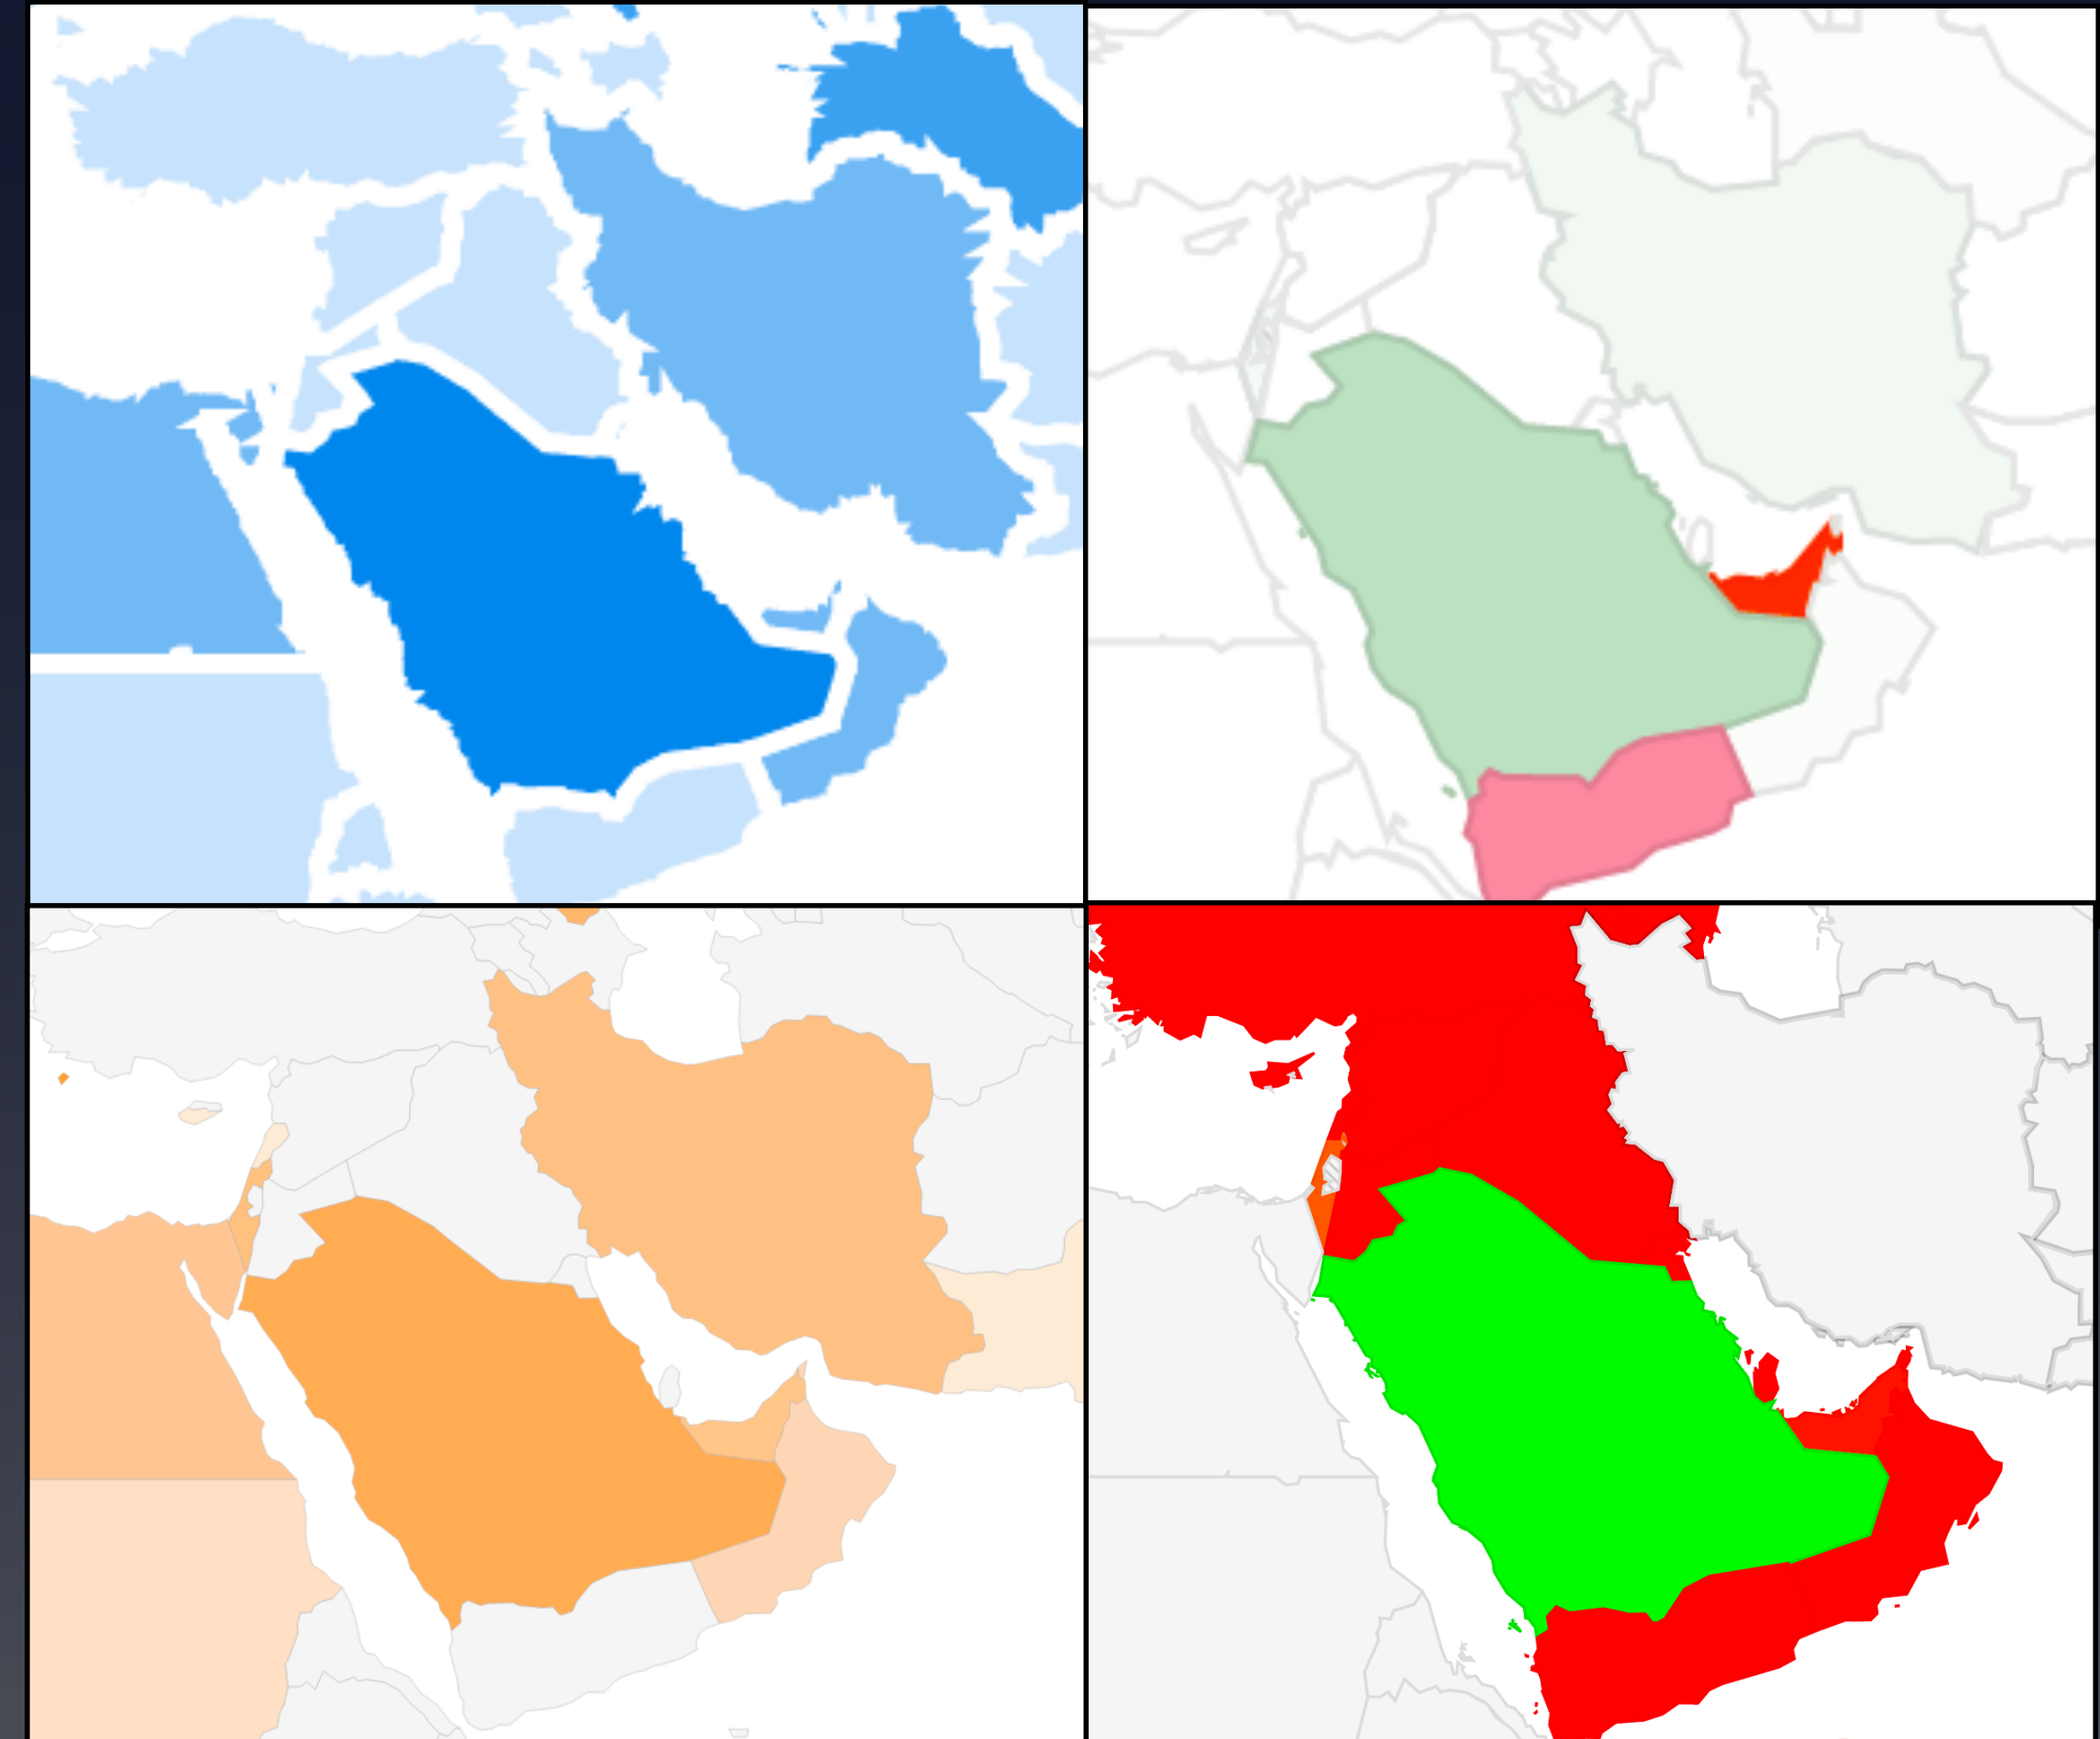

Growth in the GCC Countries

IPv4 Transfers

- **Some organisations are now turning to IPv4 address transfers to obtain additional addresses for their networks or customers**
- **Observations from the region (since September 2012):**
 - Lebanon is the only country in the region with only internal IPv4 transfers (no import or export of addresses)
 - Jordan, Oman, Syria and Yemen have not exported any IPv4
 - Jordan, Kuwait, Oman, Qatar, Yemen have not seen any internal IPv4 transfers

IPv4 Transfers in Saudi Arabia (Addresses)

- Imports: 3.12 M
- Exports: 8.19 K
- Internal: 48.13 K
- Total IPv4 in Saudi Arabia (roughly): 9.5 M

IPv6

- IPv6 deployment in the Middle East countries is relatively low
- Saudi Arabia has seen a significant move towards adoption over the years
- Adoption in the Levant is still lacking

Routing Between Arab Countries (IPv4 and IPv6)

Routing Between GCC countries (IPv4 and IPv6)

The Root Server System

- We operate k.root-servers.net - one of the 13 Internet root name servers
- Servers in the region:
 - Kuwait City: 2
 - Manama: 1
 - Doha: 1
 - Beirut: 1

The Root Server System

Bahrain

Top 6 K-root locations answering - Bahrain

Median RTTs to k.root-servers.net - Bahrain

The Root Server System

Oman

Top 6 K-root locations answering - Oman

Median RTTs to k.root-servers.net - Oman