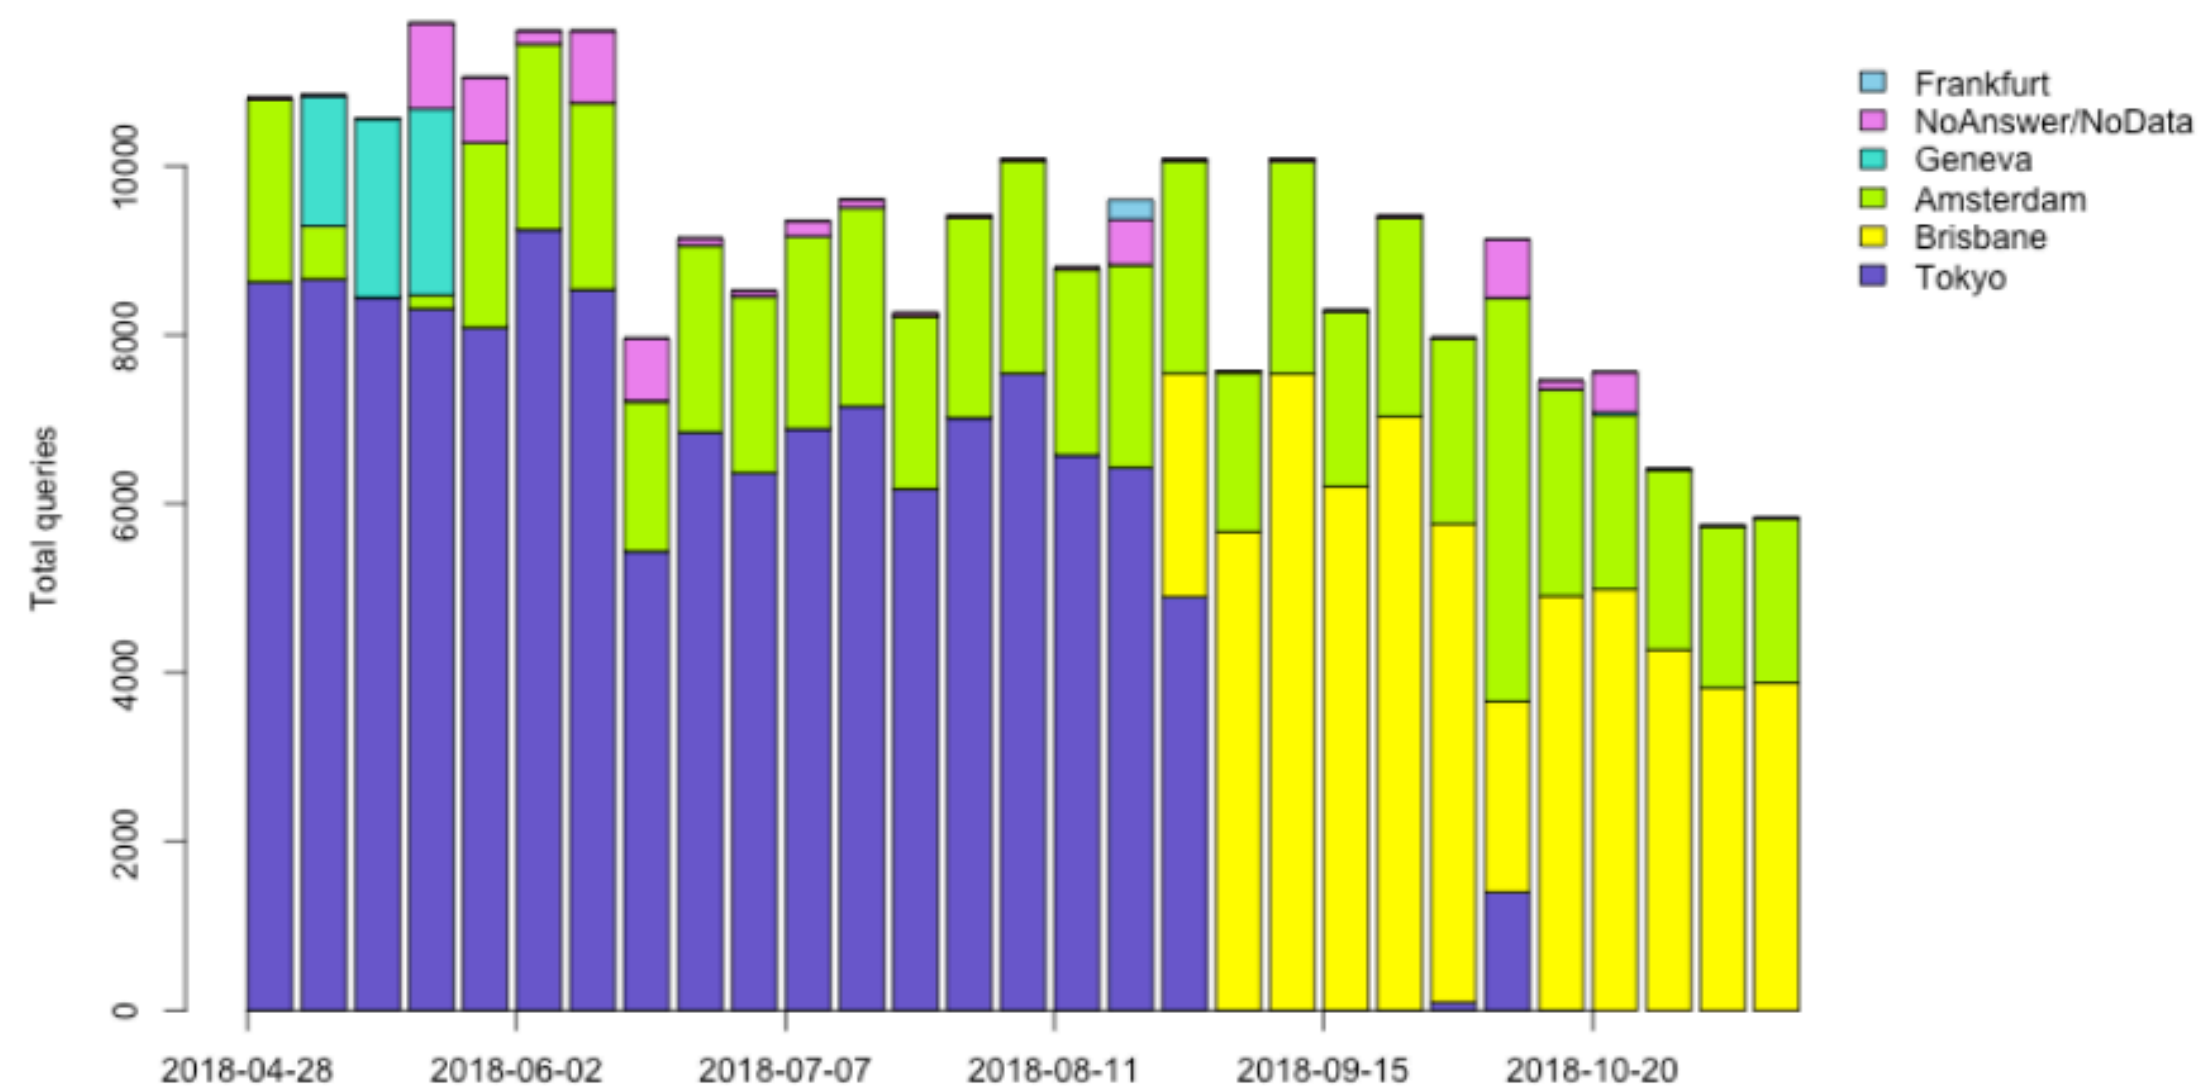

The Root Server System

Bahrain

Top 6 K-root locations answering - Bahrain

Median RTTs to k.root-servers.net - Bahrain

The Root Server System

Oman

Top 6 K-root locations answering - Oman

Median RTTs to k.root-servers.net - Oman

The Root Server System

Lebanon

Top 6 K-root locations answering - Lebanon

Median RTTs to k.root-servers.net - Lebanon

The Root Server System

Saudi Arabia

Measurement Tools

- **RIPE Atlas**: our main Internet data collection system - a global network of hardware devices, called probes and anchors, that actively measure connectivity
- **Routing Information Service**: a service we established in 2001 that collects and stores Internet routing data from several locations around the globe