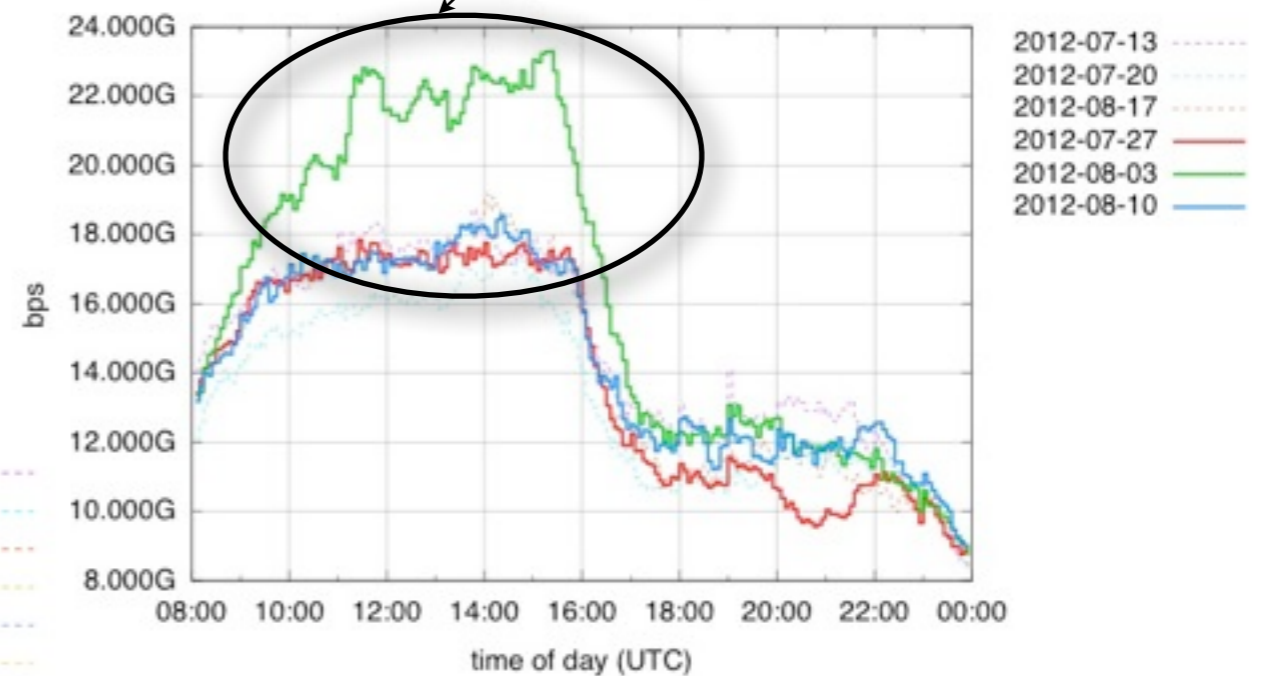

<http://labs.ripe.net/>

IXP Traffic Levels During Major Events

inex-ie traffic on 2012-06-18

**INEX during Euro Championship
Ireland vs. Italy**

**LONAP during Olympics
(office hours)**

lonap-gb traffic on Fri

vix-at traffic on 2012-10-14 (solid line) vs. previous Sundays (dashed lines)

**VIX during Felix Baumgartner's
Skydive**

Statistics Dashboard

Total Number of LIRs

Current number of LIRs

8497

Tags: lirs

RIPE NCC Membership Statistics