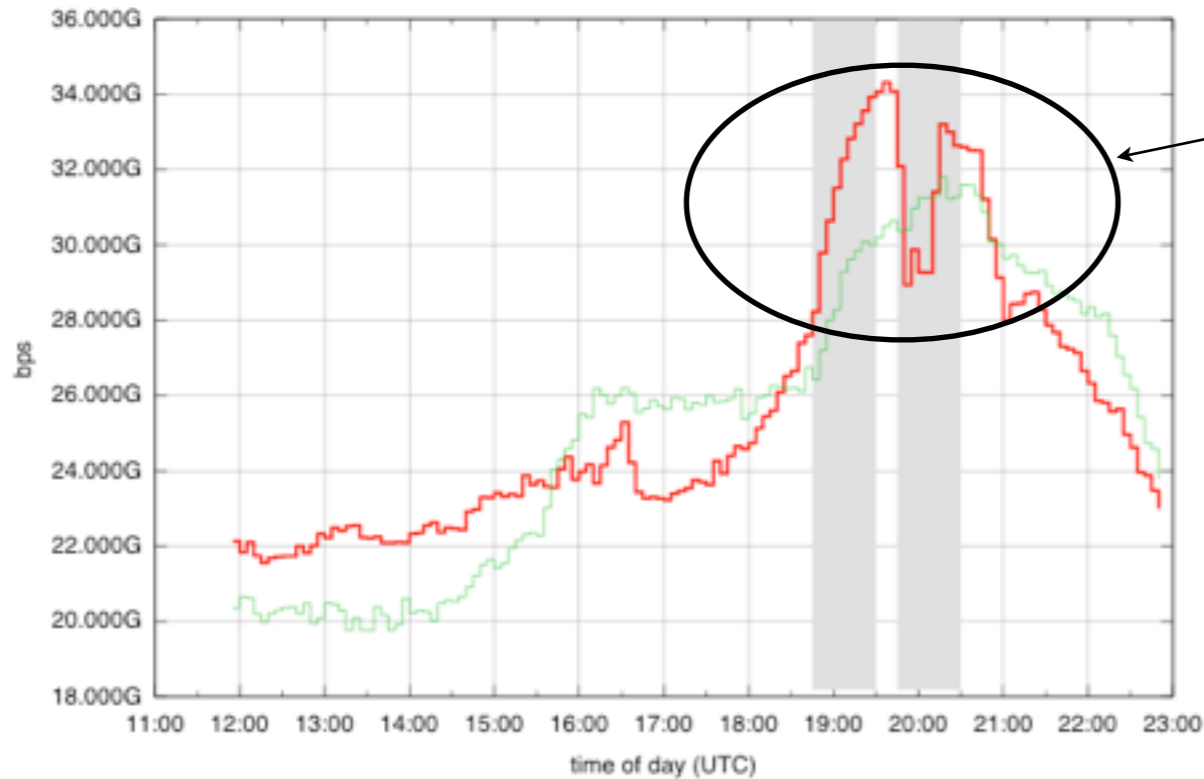

<http://labs.ripe.net/>

IXP Traffic Levels During Major Events

inex-ie traffic on 2012-06-18

**INEX during Euro Championship
Ireland vs. Italy**

**LONAP during Olympics
(office hours)**

lonap-gb traffic on Fri