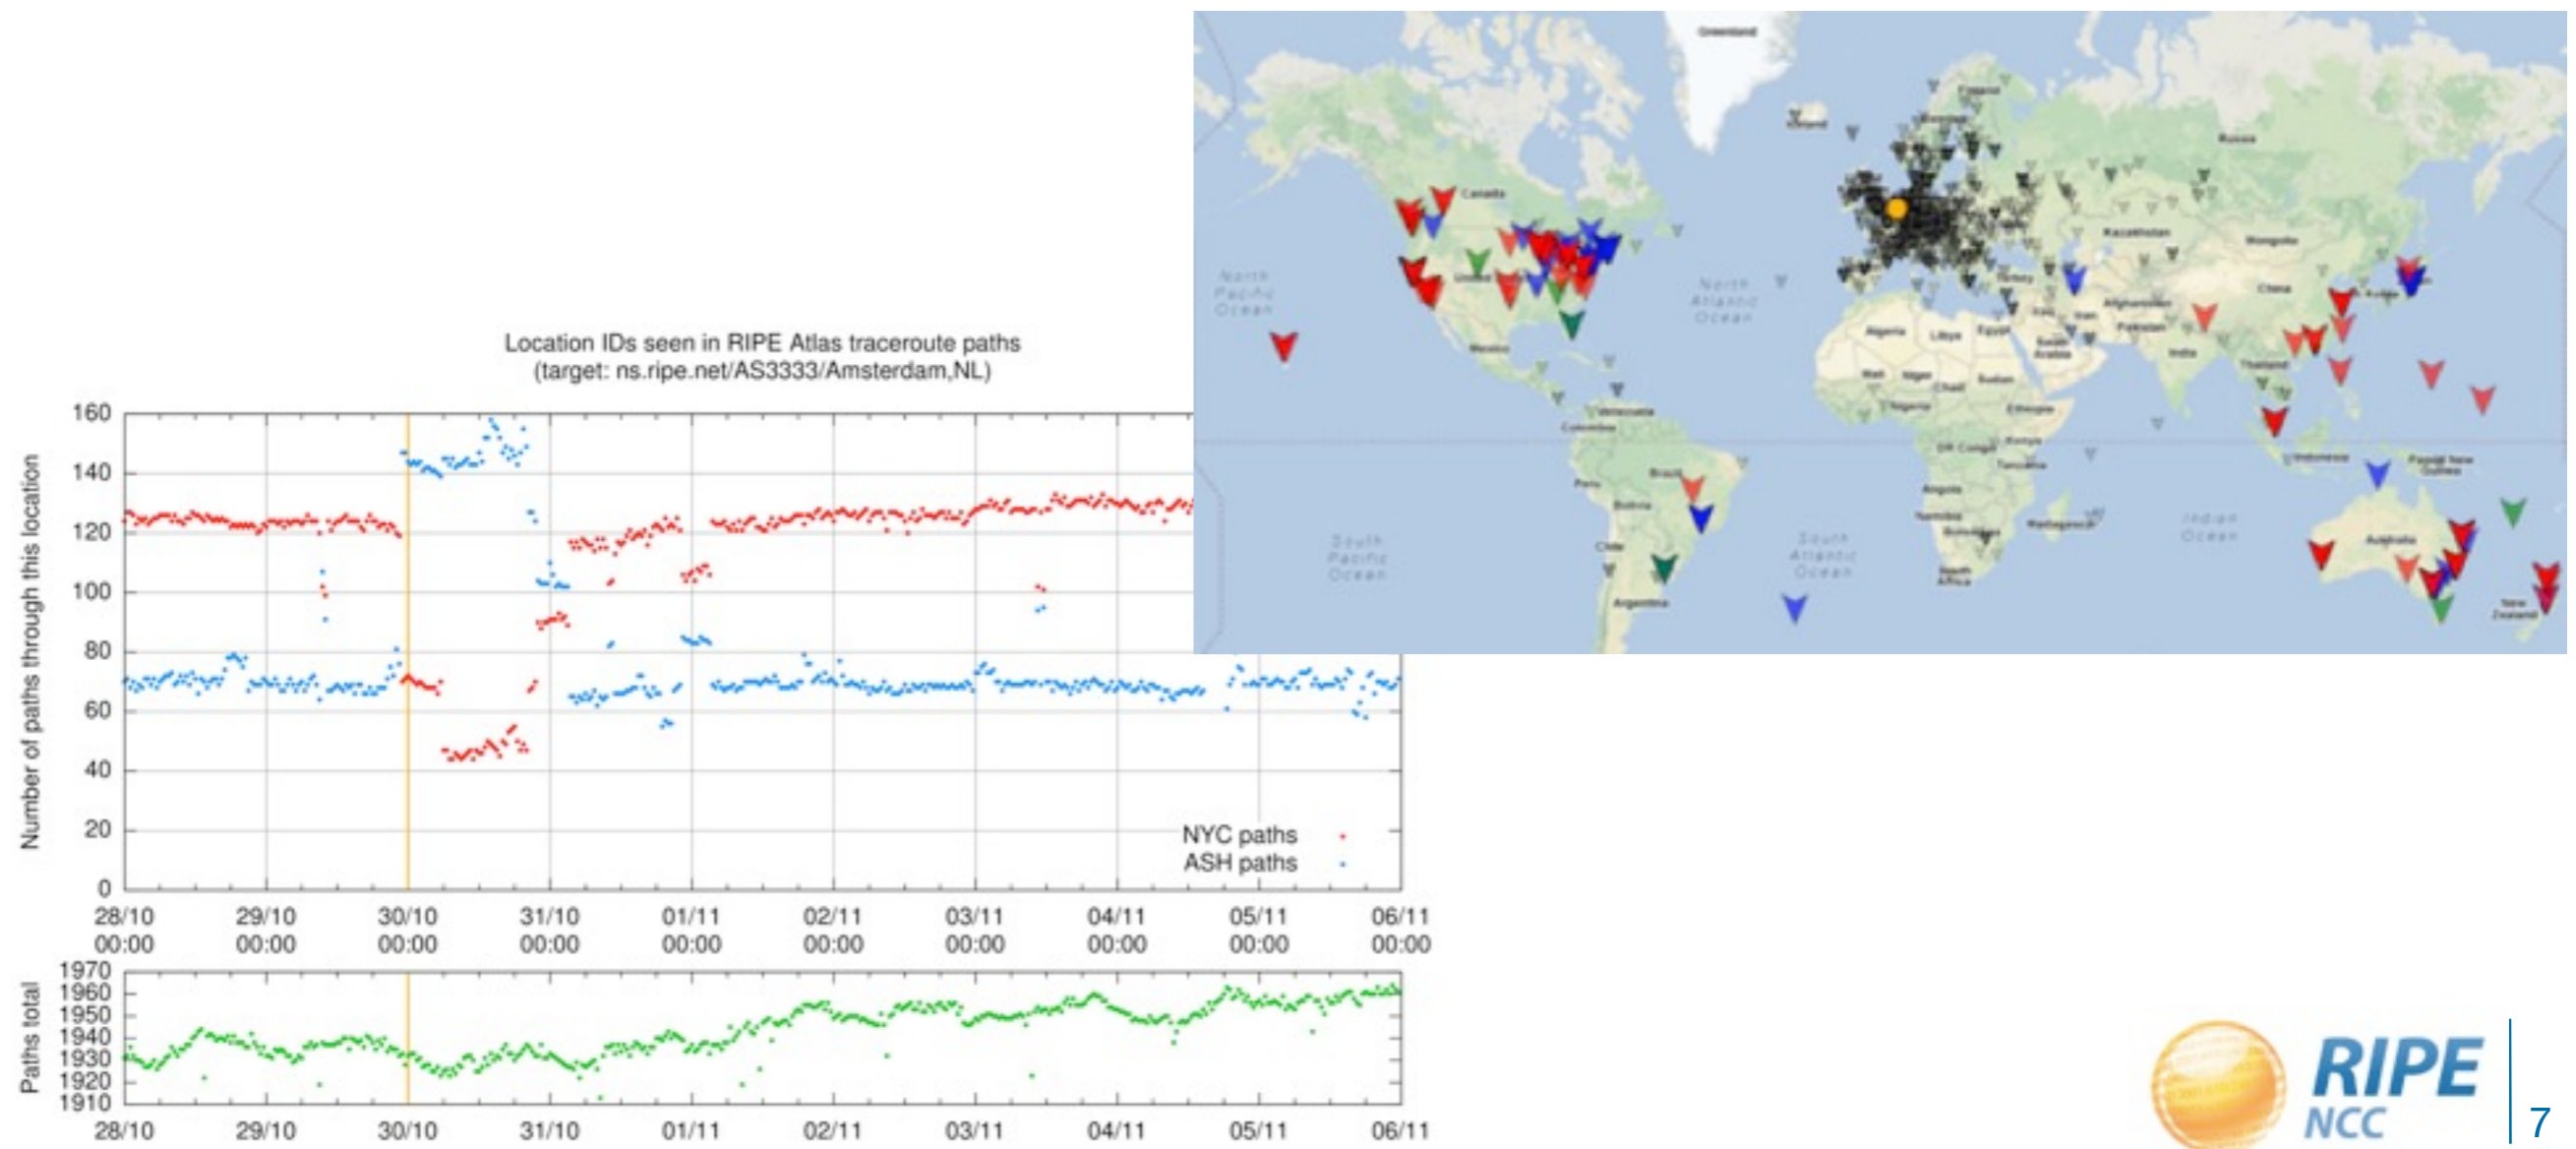

<http://labs.ripe.net/atlas>

RIPE Atlas Update

- 2,700 active probes and 6,000 users worldwide
 - Increasing number of requests
 - Working on next version of probes
- RIPE Atlas anchors pilot started (10 volunteers)
 - Collecting data from surrounding RIPE Atlas probes
 - Acting as targets for measurements
- New generation probes
 - TP-LINK TL-MR 3020

Currently Under Development

- APIs to interact with the system
 - Probe API: info about vantage points
 - Measurement API: info about measurements
 - API key to download measurement results owned by user
- One-off measurements
 - Allowing for immediate, one-time measurements
 - In addition to user-defined measurements

Measuring Storm Sandy with RIPE Atlas

- RIPE Atlas probes on East Coast US unavailable during storm Sandy
- Storm had an effect on other parts of Internet

RIPEstat

RIPEstat - <https://stat.ripe.net>

The screenshot displays the RIPEstat website interface. At the top, there is a search bar with the text "RIPEstat" and a "Sign in" button. Below the search bar, there is a navigation menu with items like "Resource Overview (AS3333)", "Registry Browser (AS3333)", "Geoloc (AS3333)", and "Routing Status (AS3333)". The main content area is divided into several widgets: