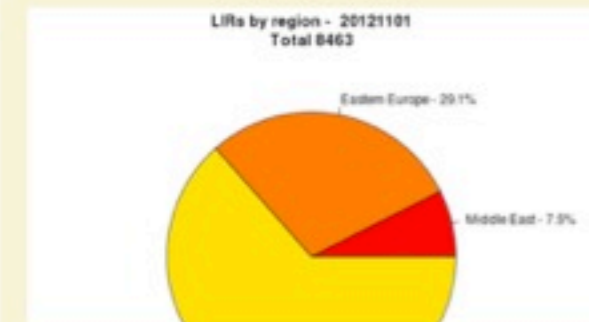

vix-at traffic on 2012-10-14 (solid line) vs. previous Sundays (dashed lines)

**VIX during Felix Baumgartner's
Skydive**

Statistics Dashboard

Total Number of LIRs

Current number of LIRs

8497

Tags: lirs

RIPE NCC Membership Statistics

Number of Local Internet Registries (LIRs) registered with the RIPE NCC per year. Note that the numbers for 2012 only show data until end of October 2012.

Tags: lirs

LIRs with and without IPv6

Number of Local Internet Registries (LIRs) in the RIPE NCC service region that have an IPv6 allocation (green line) and that don't have an IPv6 allocation (yet) (red line).

4630 | 3867

Tags: lirs ipv6

LIRs Sorted by Country

Current number of Local Internet Registries (LIRs) per country.

Tags: lirs

[View the full graph](#)

LIRs Sorted by Region

Current number of Local Internet Registries (LIRs) by region.

Number of Remaining IPv4 Addresses

Amount of available and reserved IPv4 addresses managed by the RIPE NCC.

- One page with various Internet statistics
- Automatically updated
- Each graph is tagged
 - Easier to navigate