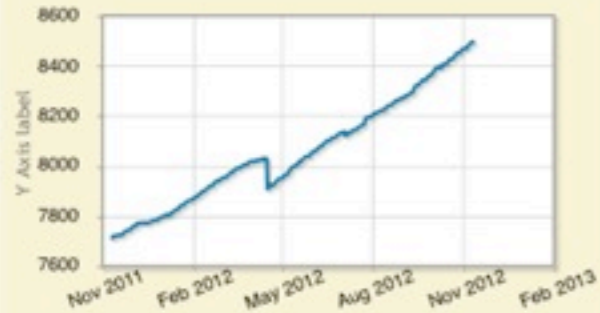

<http://labs.ripe.net/>

IXP Traffic Levels During Major Events

inex-ie traffic on 2012-06-18

**INEX during Euro Championship
Ireland vs. Italy**

**LONAP during Olympics
(office hours)**

lonap-gb traffic on Fri

vix-at traffic on 2012-10-14 (solid line) vs. previous Sundays (dashed lines)

**VIX during Felix Baumgartner's
Skydive**

Statistics Dashboard

Total Number of LIRs

Current number of LIRs

8497

Tags: lirs

RIPE NCC Membership Statistics

Number of Local Internet Registries (LIRs) registered with the RIPE NCC per year. Note that the numbers for 2012 only show data until end of October 2012.

Tags: lirs

LIRs with and without IPv6

Number of Local Internet Registries (LIRs) in the RIPE NCC service region that have an IPv6 allocation (green line) and that don't have an IPv6 allocation (yet) (red line).