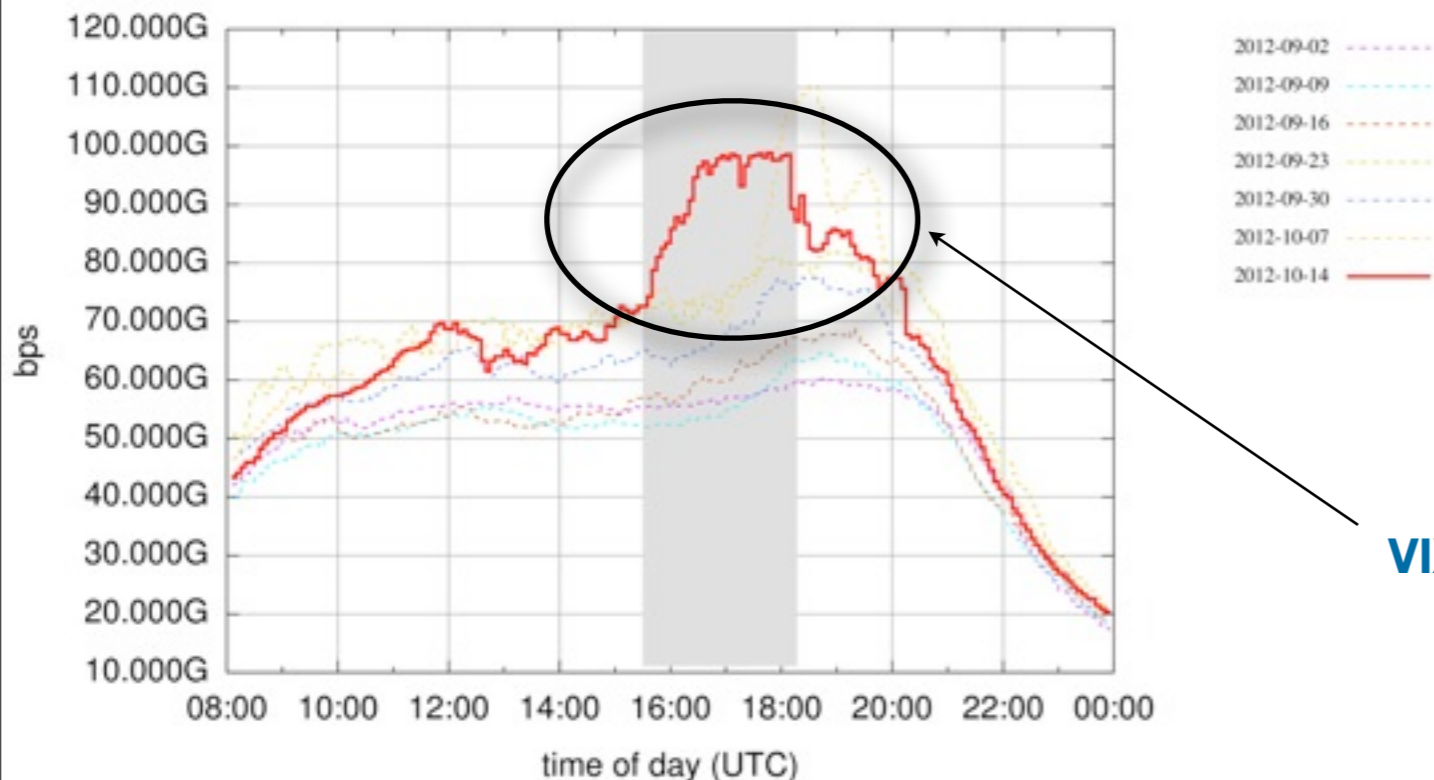

vix-at traffic on 2012-10-14 (solid line) vs. previous Sundays (dashed lines)

**VIX during Felix Baumgartner's
Skydive**