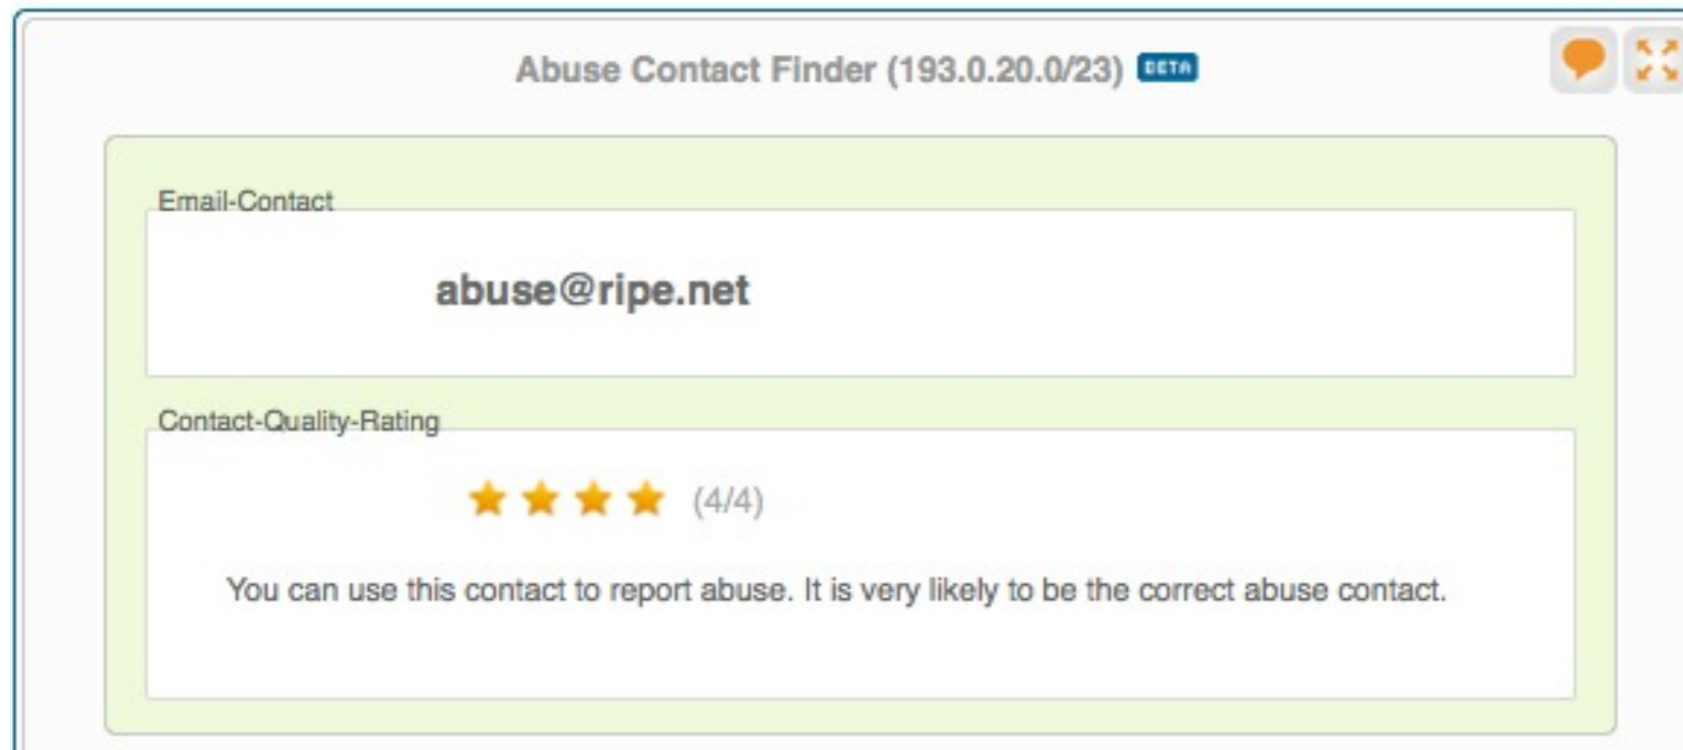

Anti-Abuse Contact Finder

- Finds potential contacts to report abuse cases
  - <https://stat.ripe.net/special/abuse>
- Rates the quality of the information found
- New policy requires abuse-c attribute in DB