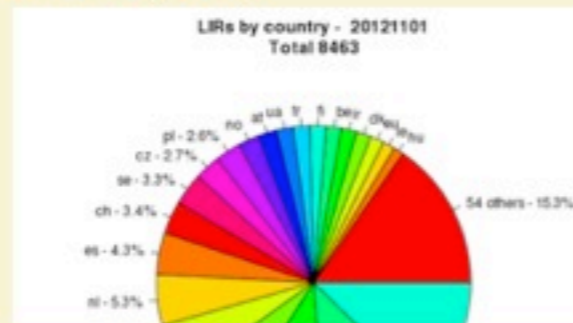

LIRs Sorted by Country

Current number of Local Internet Registries (LIRs) per country.

Tags: lirs

[View the full graph](#)