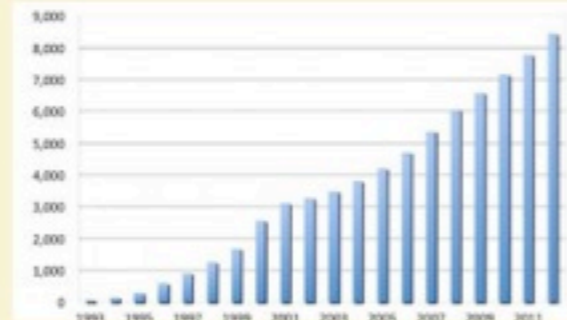

<http://labs.ripe.net/>

IXP Traffic Levels During Major Events

inex-ie traffic on 2012-06-18

**INEX during Euro Championship
Ireland vs. Italy**

**LONAP during Olympics
(office hours)**

lonap-gb traffic on Fri

vix-at traffic on 2012-10-14 (solid line) vs. previous Sundays (dashed lines)

**VIX during Felix Baumgartner's
Skydive**

Statistics Dashboard

Total Number of LIRs

Current number of LIRs

8497

Tags: lirs

RIPE NCC Membership Statistics

Number of Local Internet Registries (LIRs) registered with the RIPE NCC per year. Note that the numbers for 2012 only show data until end of October 2012.

Tags: lirs

LIRs with and without IPv6

Number of Local Internet Registries (LIRs) in the RIPE NCC service region that have an IPv6 allocation (green line) and that don't have an IPv6 allocation (yet) (red line).