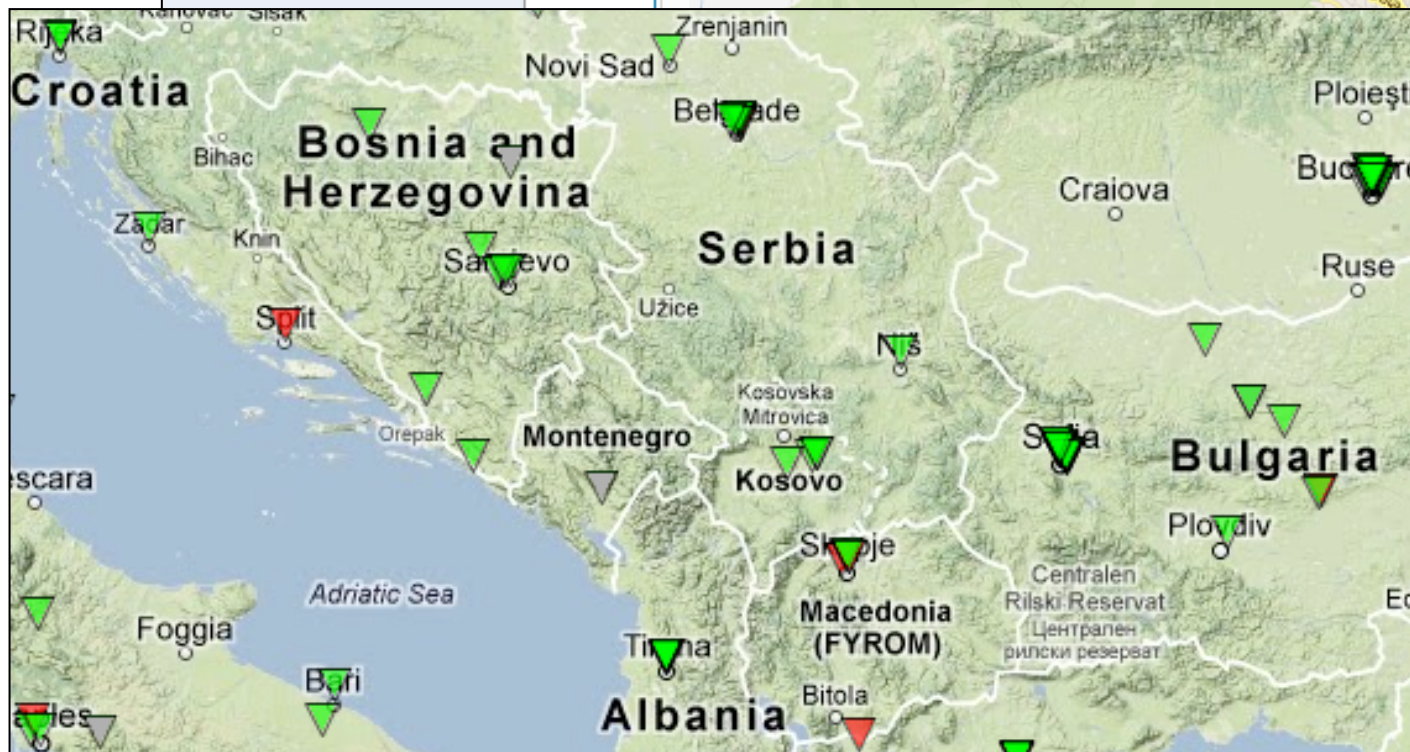

South-Eastern Europe as seen by RIPEstat

RIPEstat: The RIPE NCC's Toolbox for Finding
Internet Number Resource Information

Our Host and its Neighbors

- Country routing statistics
- Comparing:
 - **Macedonia**
 - **Serbia**
 - **Greece**
 - **Albania**
 - <https://stat.ripe.net/specials/country-comparison>

Comparing with other Ex-Yu Republics

- Country routing statistics
- Comparing:
 - **Macedonia**
 - **Bosnia&Herzegovina**
 - **Croatia and**
 - **Slovenia**
- <https://stat.ripe.net/specials/country-comparison>

Vesna Manojlovic, 22-23 April 2013

New and Old Countries, Different ccTLD

- Country routing statistics
- Comparing:
 - **Montenegro**
 - **Serbia**
 - **Serbia&Montenegro** and
 - **Yugoslavia**

RIPE Atlas probes near Skopje, & Region

Routing	(1)
Database	(1)
Activity	(1)

RIPE Atlas Probes (mk)

Found 7 RIPE Atlas probes in this network.

Switch to table view
▲ Never Connected ▼ Connected ▼ Disconnected
Map Satellite

RIPEstat

- RIPE NCC’s **“one-stop shop”** for Internet number resources information
 - Network troubleshooting
 - Data analysis
 - Scientific research
- **Web-based** main interface, displaying different types of data in individual **widgets**