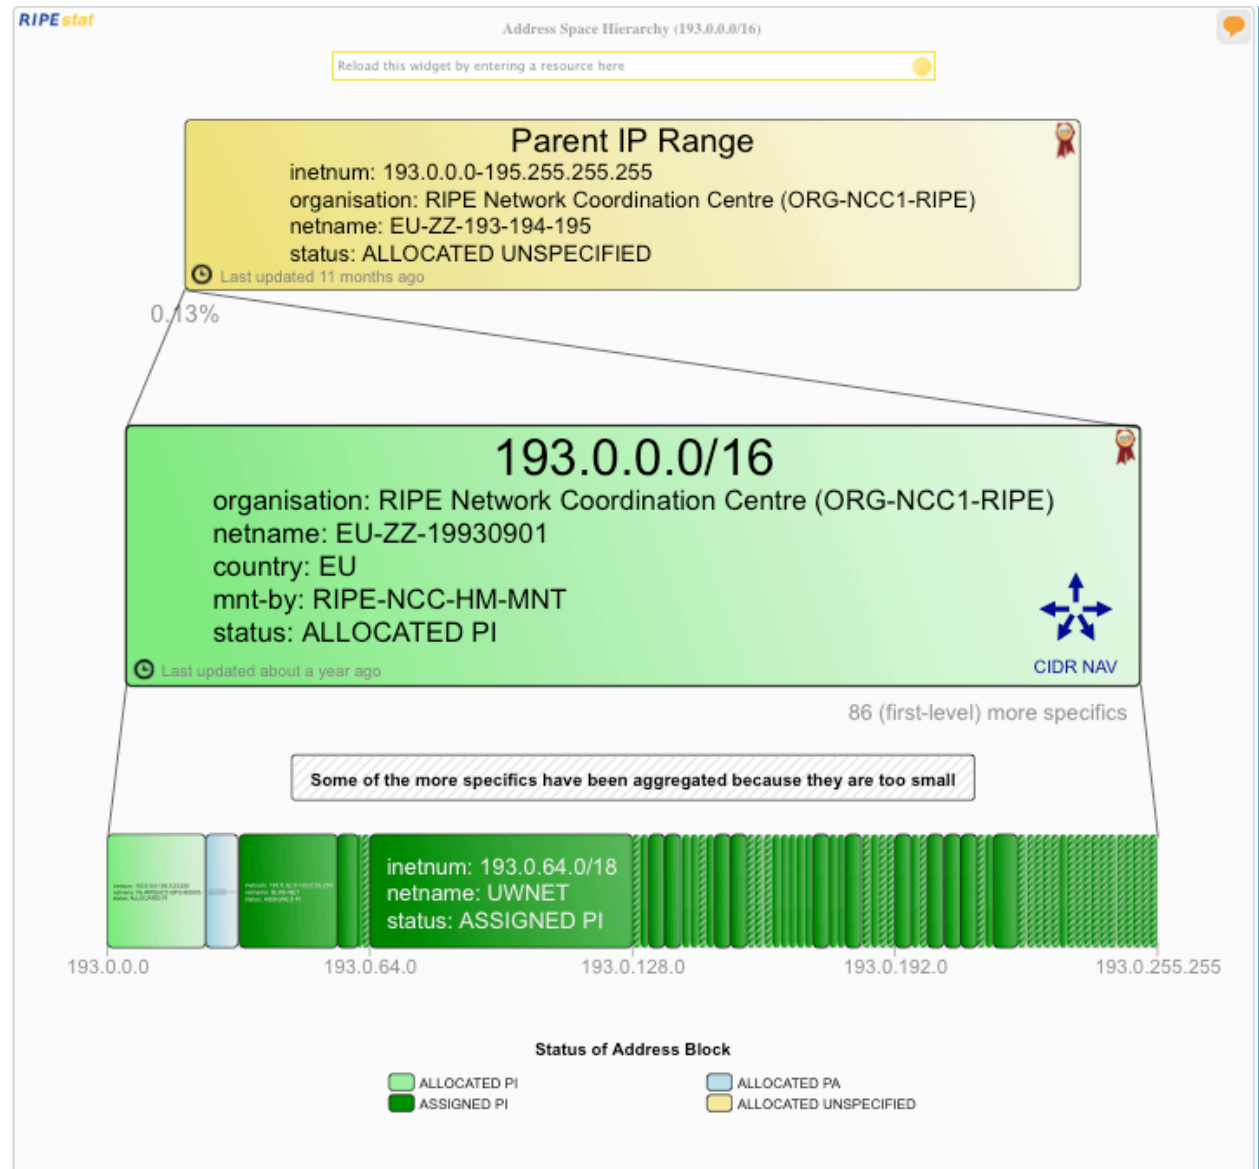

Address Space Hierarchy

Address space registrations in context of addressing hierarchy