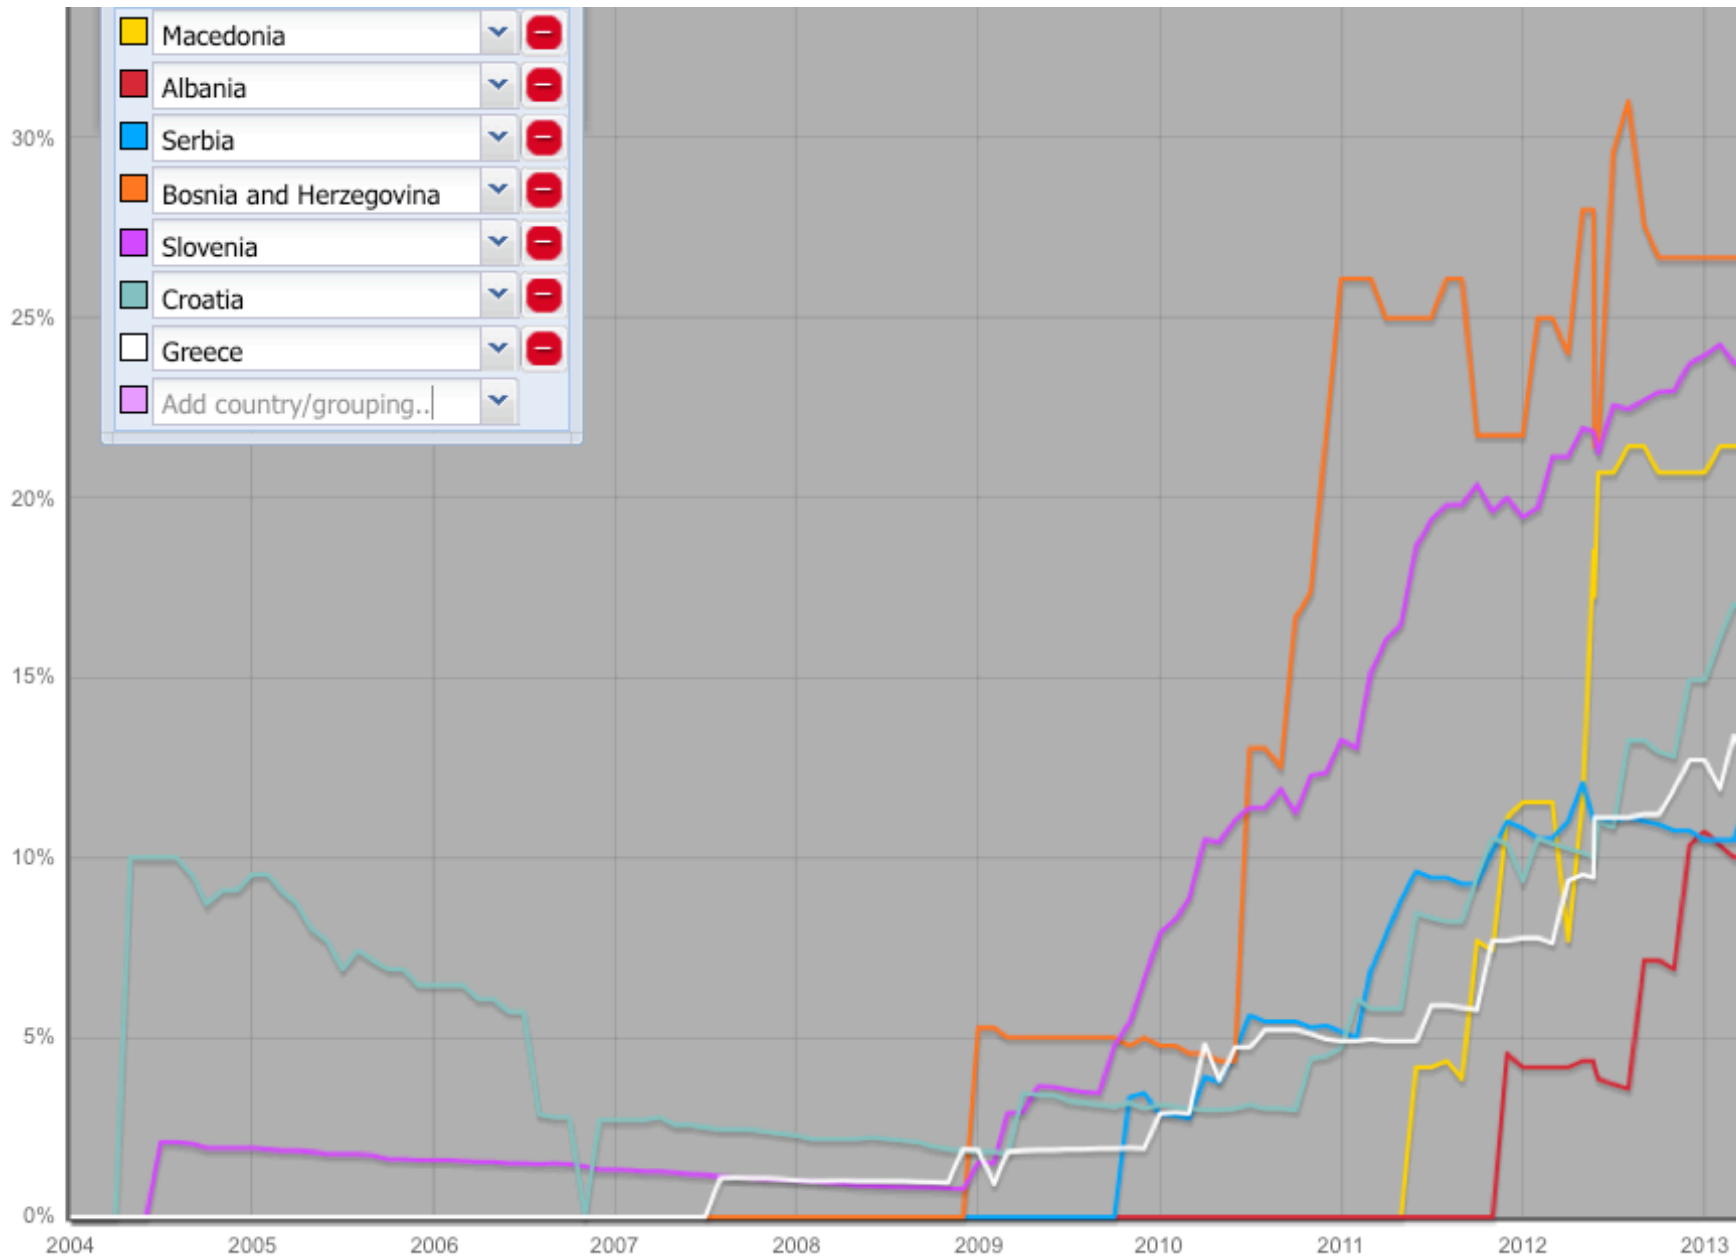

Routing	(1)
Database	(1)
Activity	(1)

RIPE Atlas Probes (mk)

Found 7 RIPE Atlas probes in this network.

Switch to table view
▲ Never Connected ▼ Connected ▼ Disconnected
Map Satellite

RIPEstat

- RIPE NCC’s **“one-stop shop”** for Internet number resources information
 - Network troubleshooting
 - Data analysis
 - Scientific research
- **Web-based** main interface, displaying different types of data in individual **widgets**

IPv6 in SEE Region

IPv6 RIPEness &
IPv6-enabled AS Numbers

IPv6 RIPv6ness

- <http://ipv6ripeness.ripe.net>

Macedonia (21 LIRs)

IPv6 routing: v6ASNs.ripe.net

Other RIPEstat Features

RIPEstat: The RIPE NCC's Toolbox for Finding Internet Number Resource Information

RIPEstat

- Easily navigable **interface** for RIPE Database
- Also includes **external data sets**, such as APNIC data and blacklist entries
- Presents **registration, routing and DNS data, geolocation information, abuse contacts and more**
- Being developed in cooperation with the **Internet community**

Enter an IP range, AS Number, country code or hostname

Tabbed layout groups widgets into useful categories

Gives “At a Glance” overview to start

The screenshot shows the RIPEstat interface for the IP range 2001:67c:2e8::/48. At the top, there is a search bar with the text "Enter an IP address/prefix, ASN, country code or hostname" and a "Sign in" button. Below the search bar, the user's network is identified as "AS3333, 2001:67c:2e8::/48" and an example is given: "e.g.: IPv4 prefix/range, IPv6, ASN". The main content area is divided into several widgets: