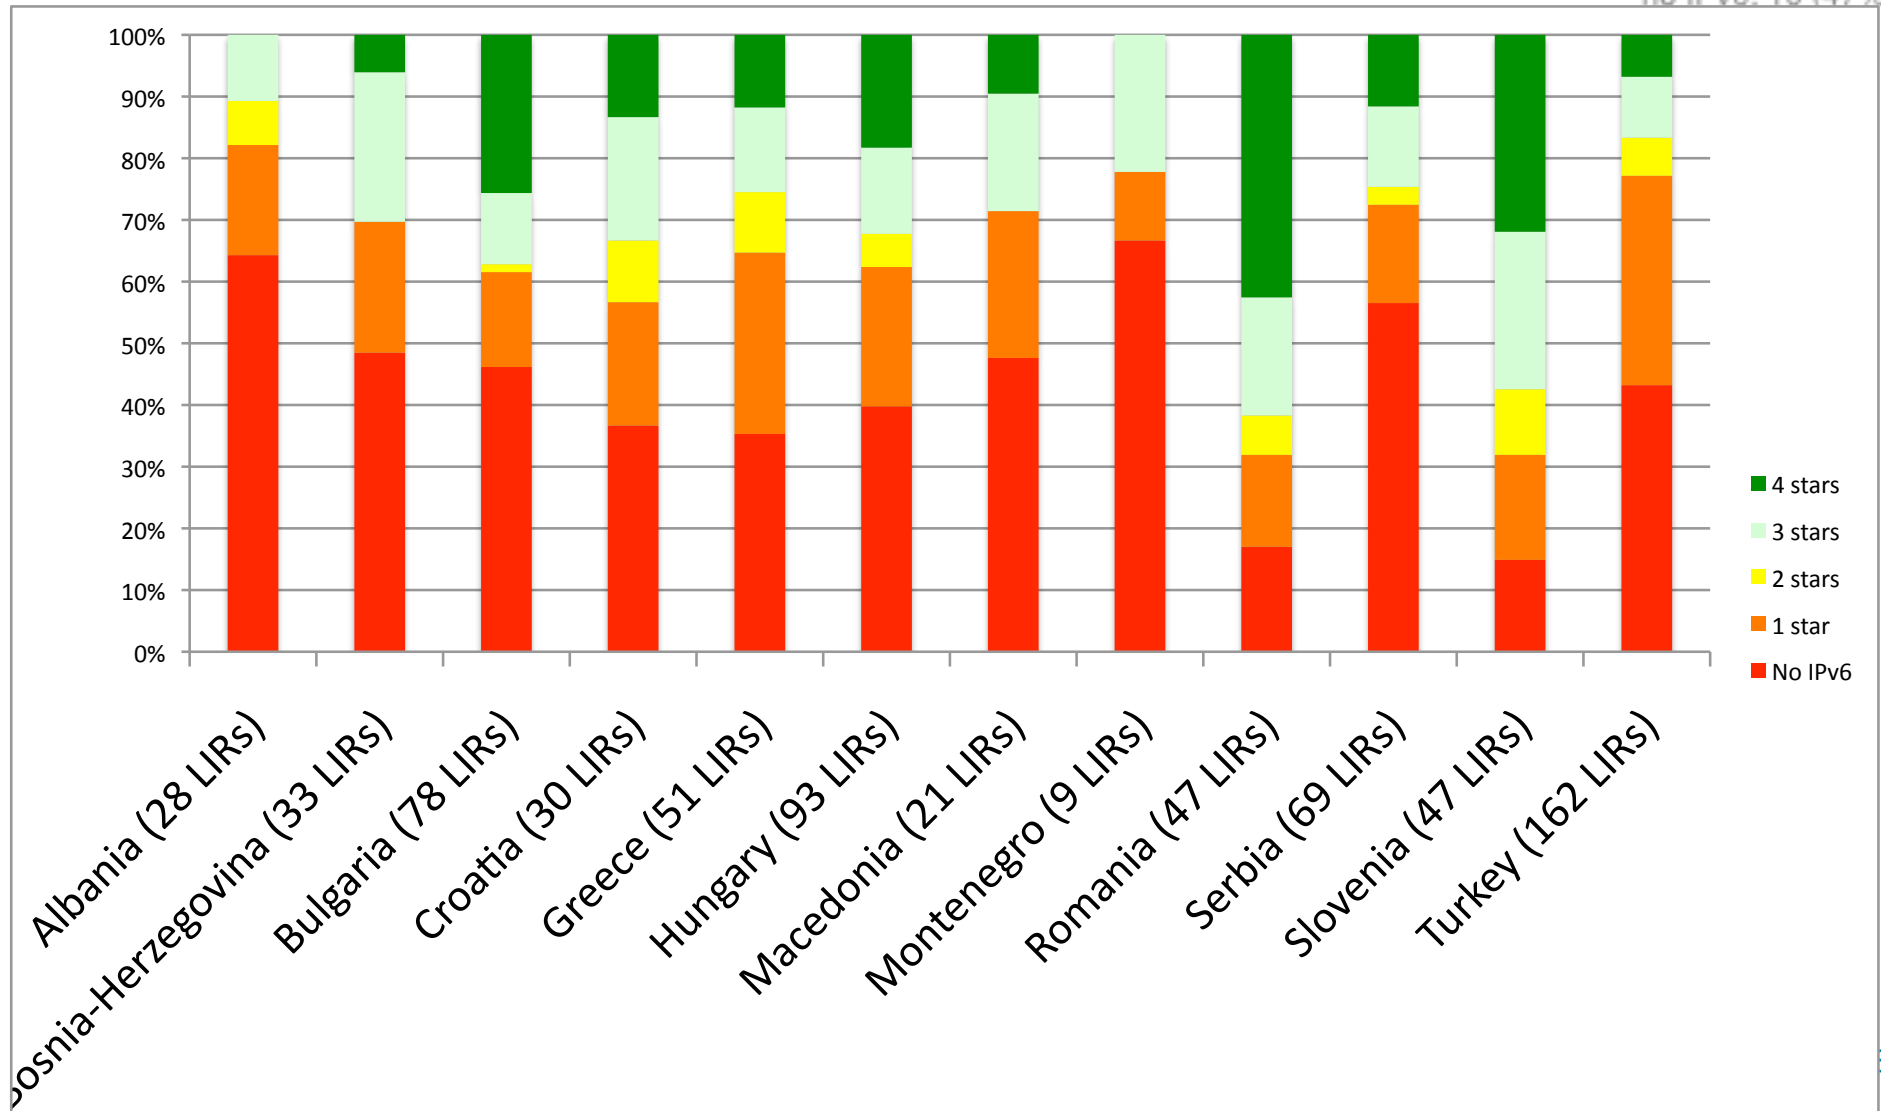

Routing	(1)
Database	(1)
Activity	(1)

RIPE Atlas Probes (mk)

Found 7 RIPE Atlas probes in this network.

Switch to table view
▲ Never Connected ▼ Connected ▼ Disconnected
Map Satellite

RIPEstat

- RIPE NCC’s **“one-stop shop”** for Internet number resources information
 - Network troubleshooting
 - Data analysis
 - Scientific research
- **Web-based** main interface, displaying different types of data in individual **widgets**

IPv6 in SEE Region

IPv6 RIPEness &
IPv6-enabled AS Numbers

IPv6 RIPv6ness

- <http://ipv6ripeness.ripe.net>

Macedonia (21 LIRs)

IPv6 routing: v6ASNs.ripe.net

Other RIPEstat Features

RIPEstat: The RIPE NCC's Toolbox for Finding Internet Number Resource Information

RIPEstat

- Easily navigable **interface** for RIPE Database
- Also includes **external data sets**, such as APNIC data and blacklist entries
- Presents **registration, routing and DNS data, geolocation information, abuse contacts and more**
- Being developed in cooperation with the **Internet community**

Enter an IP range, AS Number, country code or hostname

Tabbed layout groups widgets into useful categories

Gives “At a Glance” overview to start

The screenshot shows the RIPEstat interface for the IP range 2001:67c:2e8::/48. At the top, there is a search bar with the text "Enter an IP address/prefix, ASN, country code or hostname" and a "Sign in" button. Below the search bar, the user's network is identified as "AS3333, 2001:67c:2e8::/48" and an example is given: "e.g.: IPv4 prefix/range, IPv6, ASN". The main content area is divided into several widgets: