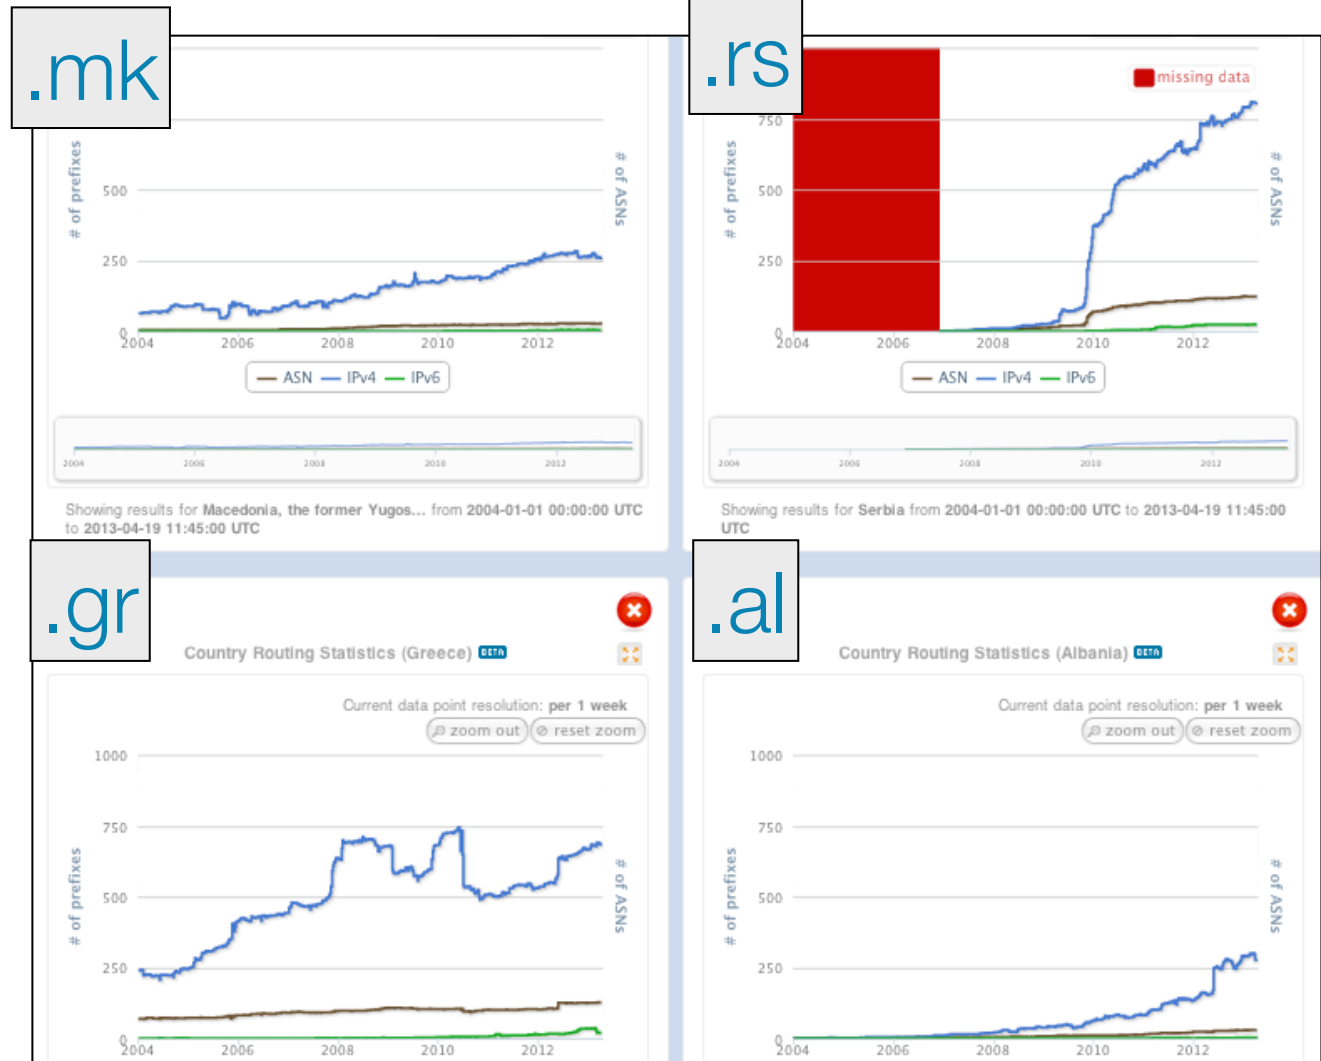

South-Eastern Europe as seen by RIPEstat

RIPEstat: The RIPE NCC's Toolbox for Finding
Internet Number Resource Information

Our Host and its Neighbors

- Country routing statistics
- Comparing:
 - **Macedonia**
 - **Serbia**
 - **Greece**
 - **Albania**
 - <https://stat.ripe.net/specials/country-comparison>

Comparing with other Ex-Yu Republics

- Country routing statistics
- Comparing:
 - **Macedonia**
 - **Bosnia&Herzegovina**
 - **Croatia and**
 - **Slovenia**
- <https://stat.ripe.net/specials/country-comparison>