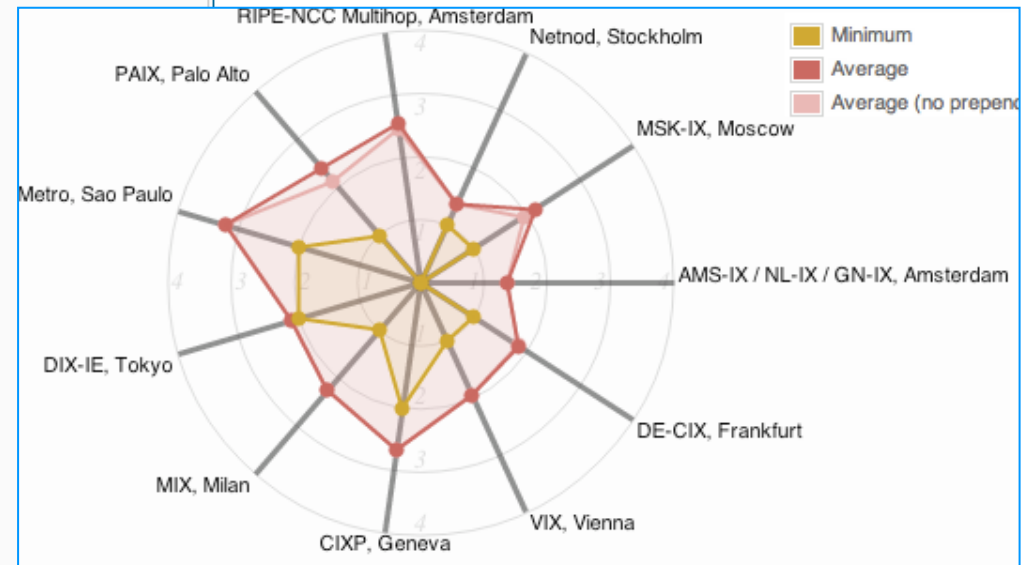

Showing results for AS3333 as of 2013-03-26 15:54:33 UTC

source data embed code permalink info

Address Space Hierarchy

Address space registrations in context of addressing hierarchy

Prefix Size Distribution & AS-path Length