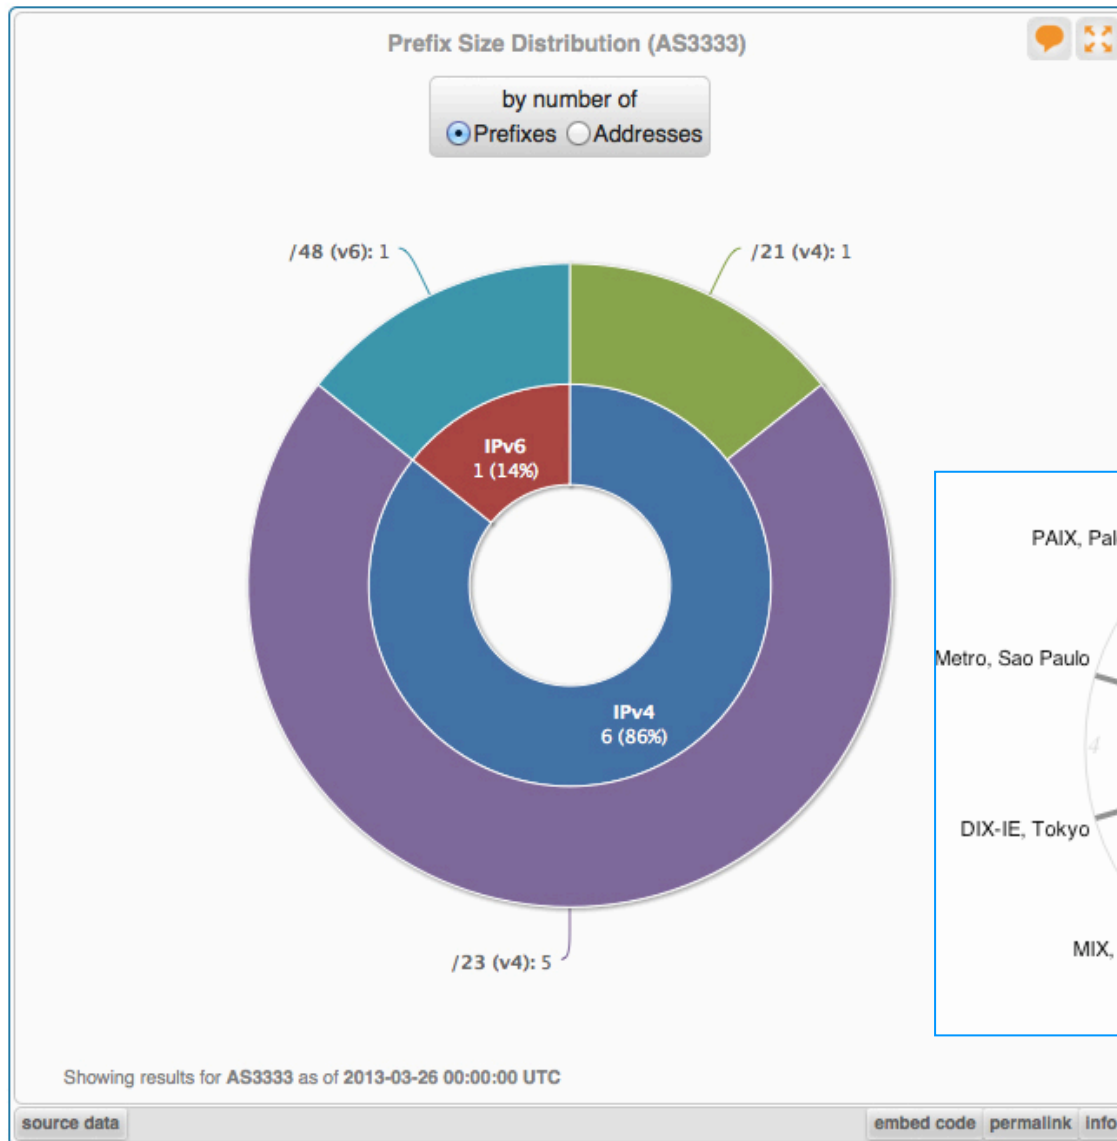

RIPEstat

- Easily navigable **interface** for RIPE Database
- Also includes **external data sets**, such as APNIC data and blacklist entries
- Presents **registration, routing and DNS data, geolocation information, abuse contacts and more**
- Being developed in cooperation with the **Internet community**

Enter an IP range, AS Number, country code or hostname

Tabbed layout groups widgets into useful categories

Gives “At a Glance” overview to start

The screenshot shows the RIPEstat interface for the IP range 2001:67c:2e8::/48. At the top, there is a search bar with the text "Enter an IP address/prefix, ASN, country code or hostname" and a "Sign in" button. Below the search bar, the user's network is identified as "AS3333, 2001:67c:2e8::/48" and an example is given: "e.g.: IPv4 prefix/range, IPv6, ASN". The main content area is divided into several widgets:

Last updated on 2012-03-12 at 08:53:46 UTC.	
inet6num:	2001:67c:2e8::/48
netname	RIPE-NCC-NET
descr	Reseaux IP Europeens Network Coordination Centre (RIPE NCC)
org	ORG-RIEN1-RIPE
country	NL
admin-c	JDR-RIPE
admin-c	BRD-RIPE
tech-c	OPS4-RIPE
status	ASSIGNED PI
mnt-by	RIPE-NCC-END-MNT
mnt-lower	RIPE-NCC-END-MNT
mnt-by	RIPE-NCC-MNT
mnt-routes	RIPE-NCC-MNT
mnt-domains	RIPE-NCC-MNT
- Geoloc (2001:67c:2e8::/48)**: Shows a map of Europe and Africa. It includes a "Map" button and "Satellite" view. Below the map, it states "Address space without geographic information: 100.00%". It also includes "source data", "embed code", "permalink", and "info" options.
- Routing Status (2001:67c:2e8::/48)**: Shows that the prefix is **99% visible (by 90 of 91 RIS full peers)**. It includes a "Compare" button and "earlier" link. It also includes "source data", "embed code", "permalink", and "info" options.

Showing results for AS3333 as of 2013-03-26 15:54:33 UTC

source data embed code permalink info

Address Space Hierarchy

Address space registrations in context of addressing hierarchy

Prefix Size Distribution & AS-path Length