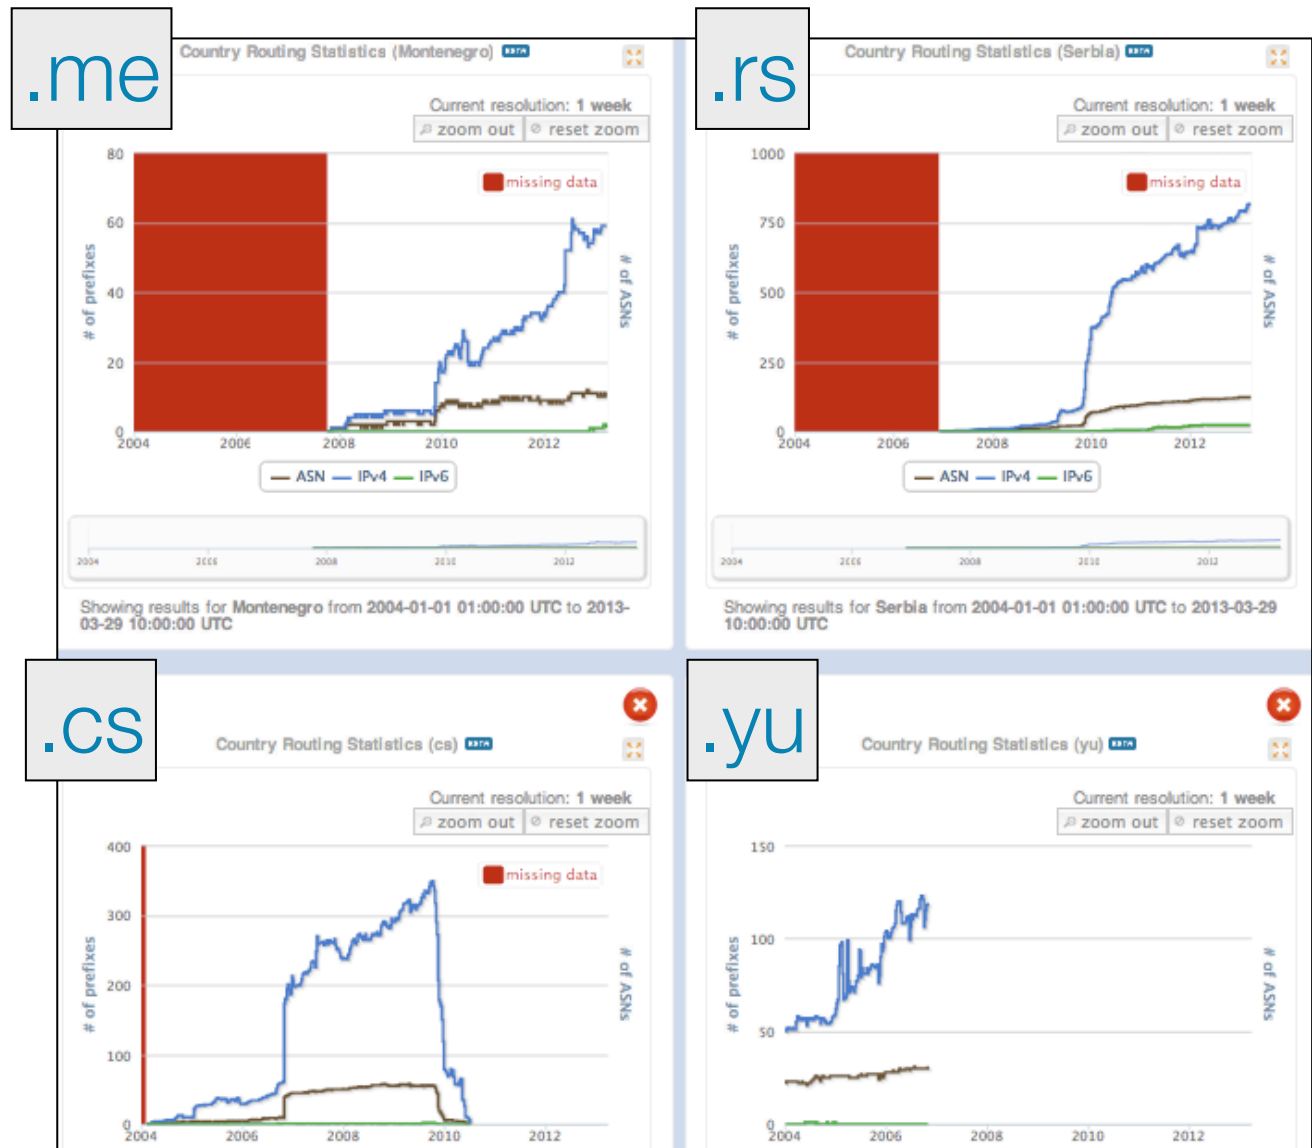

South-Eastern Europe as seen by RIPEstat

RIPEstat: The RIPE NCC's Toolbox for Finding
Internet Number Resource Information

Our Host and its Neighbors

- Country routing statistics
- Comparing:
 - **Macedonia**
 - **Serbia**
 - **Greece**
 - **Albania**
 - <https://stat.ripe.net/specials/country-comparison>

Comparing with other Ex-Yu Republics

- Country routing statistics
- Comparing:
 - **Macedonia**
 - **Bosnia&Herzegovina**
 - **Croatia and**
 - **Slovenia**
- <https://stat.ripe.net/specials/country-comparison>

Vesna Manojlovic, 22-23 April 2013

New and Old Countries, Different ccTLD

- Country routing statistics
- Comparing:
 - **Montenegro**
 - **Serbia**
 - **Serbia&Montenegro** and
 - **Yugoslavia**

RIPE Atlas probes near Skopje, & Region

Routing	(1)
Database	(1)
Activity	(1)

RIPE Atlas Probes (mk)

Found 7 RIPE Atlas probes in this network.

Switch to table view
▲ Never Connected ▼ Connected ▼ Disconnected
Map Satellite

RIPEstat

- RIPE NCC’s **“one-stop shop”** for Internet number resources information
 - Network troubleshooting
 - Data analysis
 - Scientific research
- **Web-based** main interface, displaying different types of data in individual **widgets**