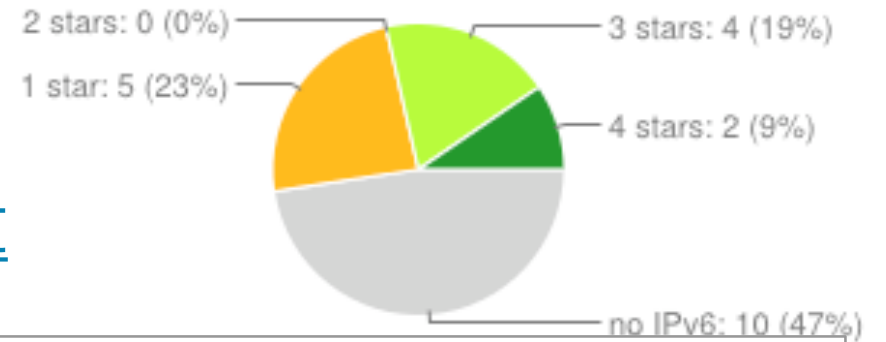

IPv6 in SEE Region

IPv6 RIPEness &
IPv6-enabled AS Numbers

IPv6 RIPv6ness

- <http://ipv6ripeness.ripe.net>

Macedonia (21 LIRs)

IPv6 routing: v6ASNs.ripe.net

Other RIPEstat Features

RIPEstat: The RIPE NCC's Toolbox for Finding Internet Number Resource Information